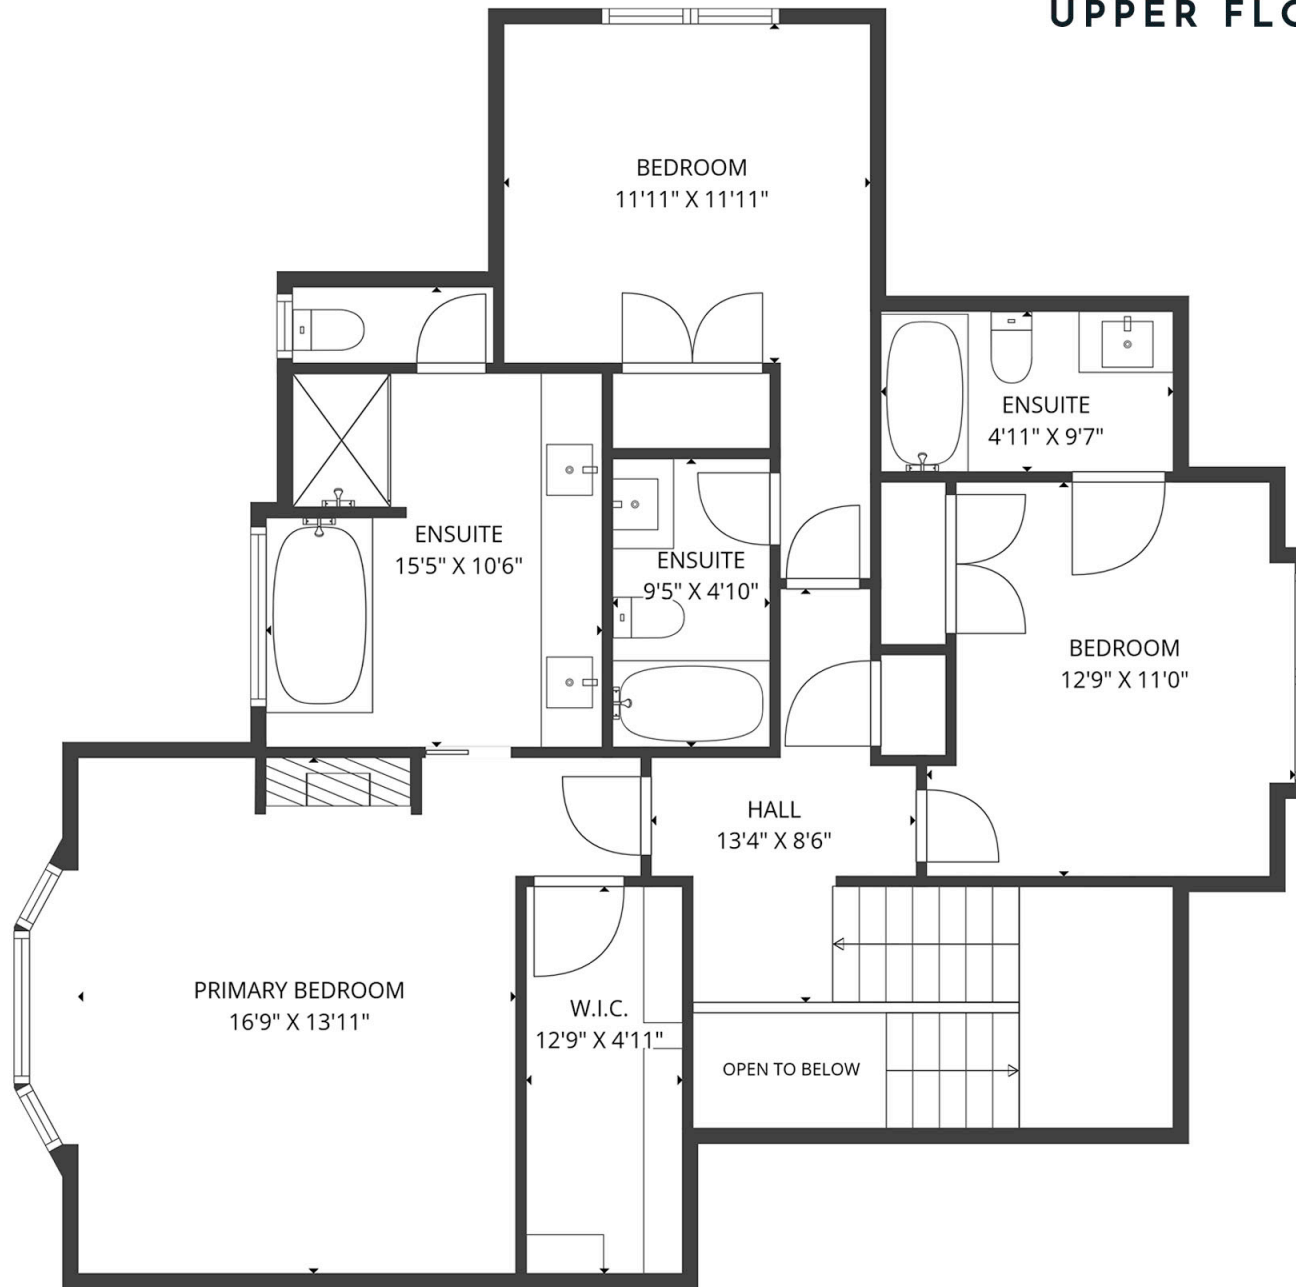

4 BED | 3.5 BATH | 4277 SQ.FT
UPPER FLOOR 1135 SQ.FT

147-515 WREN PLACE

Stone Sisters | www.StoneSisters.com | (250) 862-7675

Tan & grey regions are excluded from the total floor area. All room dimensions and floor areas must be considered approximate and are subject to independent verification. Dimensions are taken from interior laser measurements.

4 BED | 3.5 BATH | 4277 SQ.FT
MAIN FLOOR 1746 SQ.FT

147-515 WREN PLACE

Stone Sisters | www.StoneSisters.com | (250) 862-7675

Tan & grey regions are excluded from the total floor area. All room dimensions and floor areas must be considered approximate and are subject to independent verification. Dimensions are taken from interior laser measurements.

4 BED | 3.5 BATH | 4277 SQ.FT
LOWER FLOOR 1396 SQ.FT

147-515 WREN PLACE

Stone Sisters | www.StoneSisters.com | (250) 862-7675

Tan & grey regions are excluded from the total floor area. All room dimensions and floor areas must be considered approximate and are subject to independent verification. Dimensions are taken from interior laser measurements.