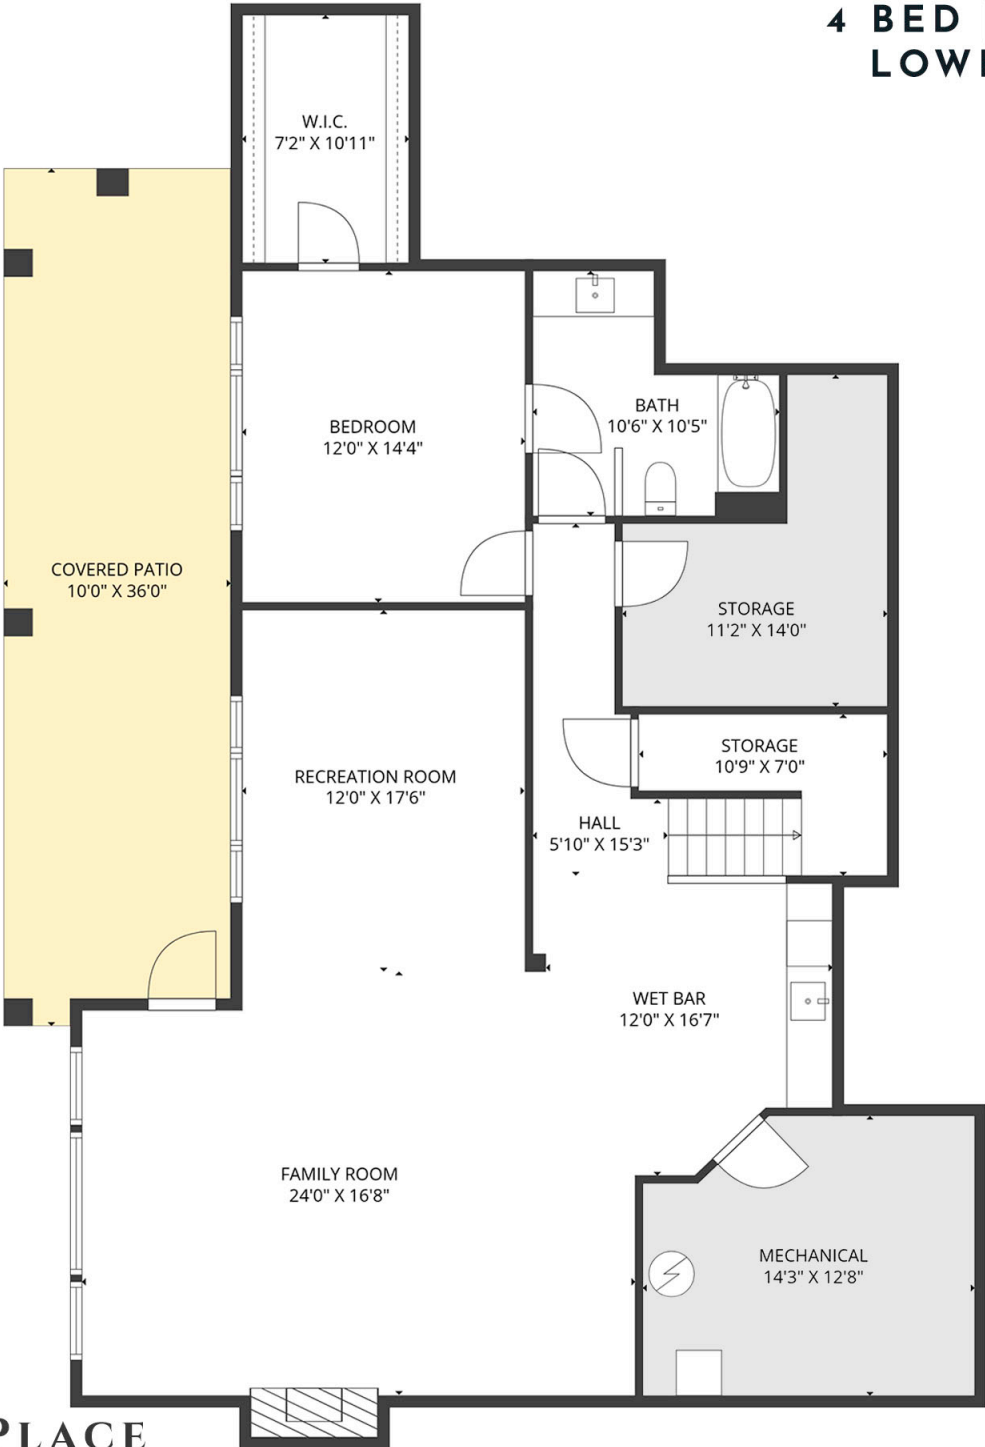

4 BED | 3.5 BATH | 4277 SQ.FT
UPPER FLOOR 1135 SQ.FT

147-515 WREN PLACE

Stone Sisters | www.StoneSisters.com | (250) 862-7675

Tan & grey regions are excluded from the total floor area. All room dimensions and floor areas must be considered approximate and are subject to independent verification. Dimensions are taken from interior laser measurements.

4 BED | 3.5 BATH | 4277 SQ.FT
MAIN FLOOR 1746 SQ.FT

147-515 WREN PLACE

Stone Sisters | www.StoneSisters.com | (250) 862-7675

Tan & grey regions are excluded from the total floor area. All room dimensions and floor areas must be considered approximate and are subject to independent verification. Dimensions are taken from interior laser measurements.

4 BED | 3.5 BATH | 4277 SQ.FT
LOWER FLOOR 1396 SQ.FT

147-515 WREN PLACE

Stone Sisters | www.StoneSisters.com | (250) 862-7675

Tan & grey regions are excluded from the total floor area. All room dimensions and floor areas must be considered approximate and are subject to independent verification. Dimensions are taken from interior laser measurements.