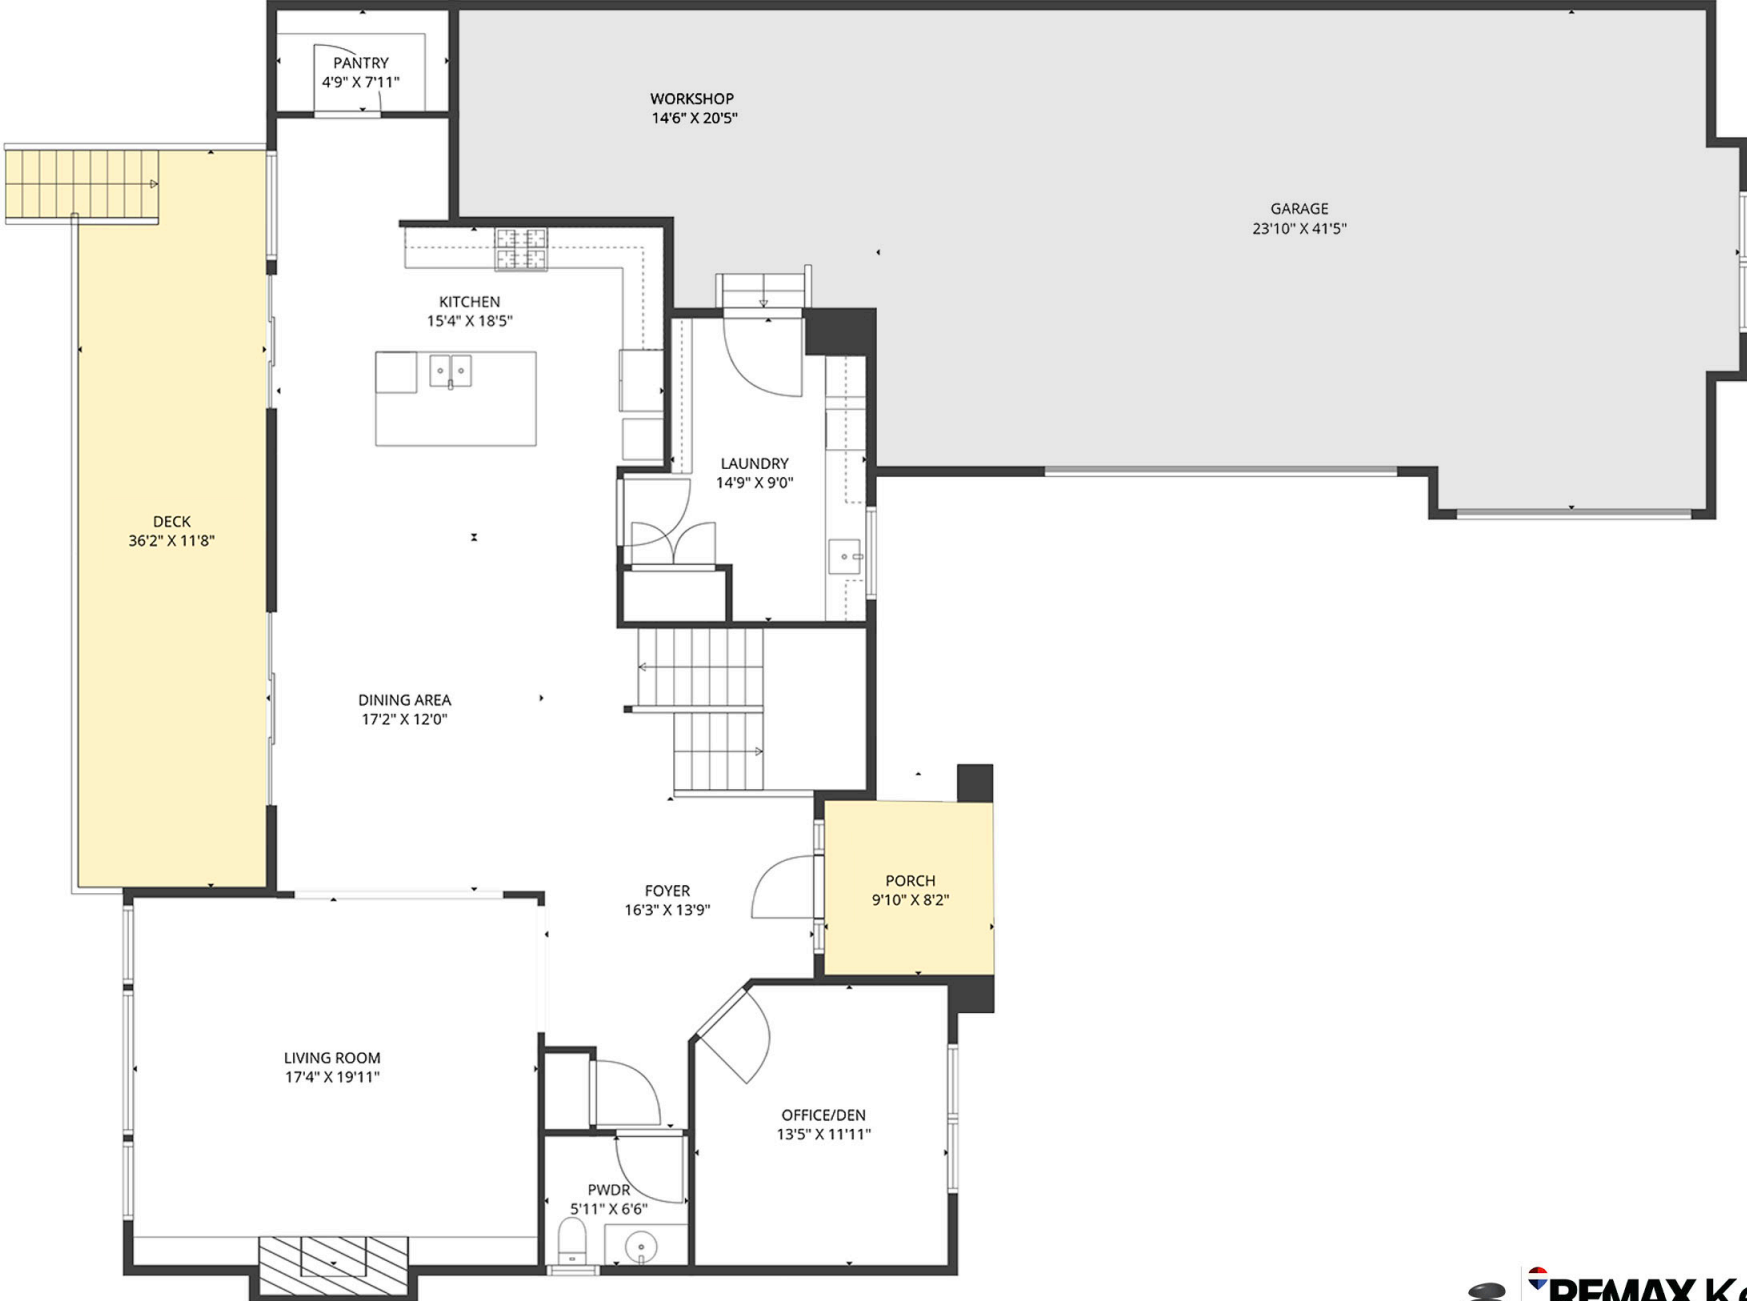

4 BED | 3.5 BATH | 4277 SQ.FT
UPPER FLOOR 1135 SQ.FT

147-515 WREN PLACE

Stone Sisters | www.StoneSisters.com | (250) 862-7675

Tan & grey regions are excluded from the total floor area. All room dimensions and floor areas must be considered approximate and are subject to independent verification. Dimensions are taken from interior laser measurements.

4 BED | 3.5 BATH | 4277 SQ.FT
MAIN FLOOR 1746 SQ.FT

147-515 WREN PLACE

Stone Sisters | www.StoneSisters.com | (250) 862-7675

Tan & grey regions are excluded from the total floor area. All room dimensions and floor areas must be considered approximate and are subject to independent verification. Dimensions are taken from interior laser measurements.

4 BED | 3.5 BATH | 4277 SQ.FT
LOWER FLOOR 1396 SQ.FT

147-515 WREN PLACE

Stone Sisters | www.StoneSisters.com | (250) 862-7675

Tan & grey regions are excluded from the total floor area. All room dimensions and floor areas must be considered approximate and are subject to independent verification. Dimensions are taken from interior laser measurements.