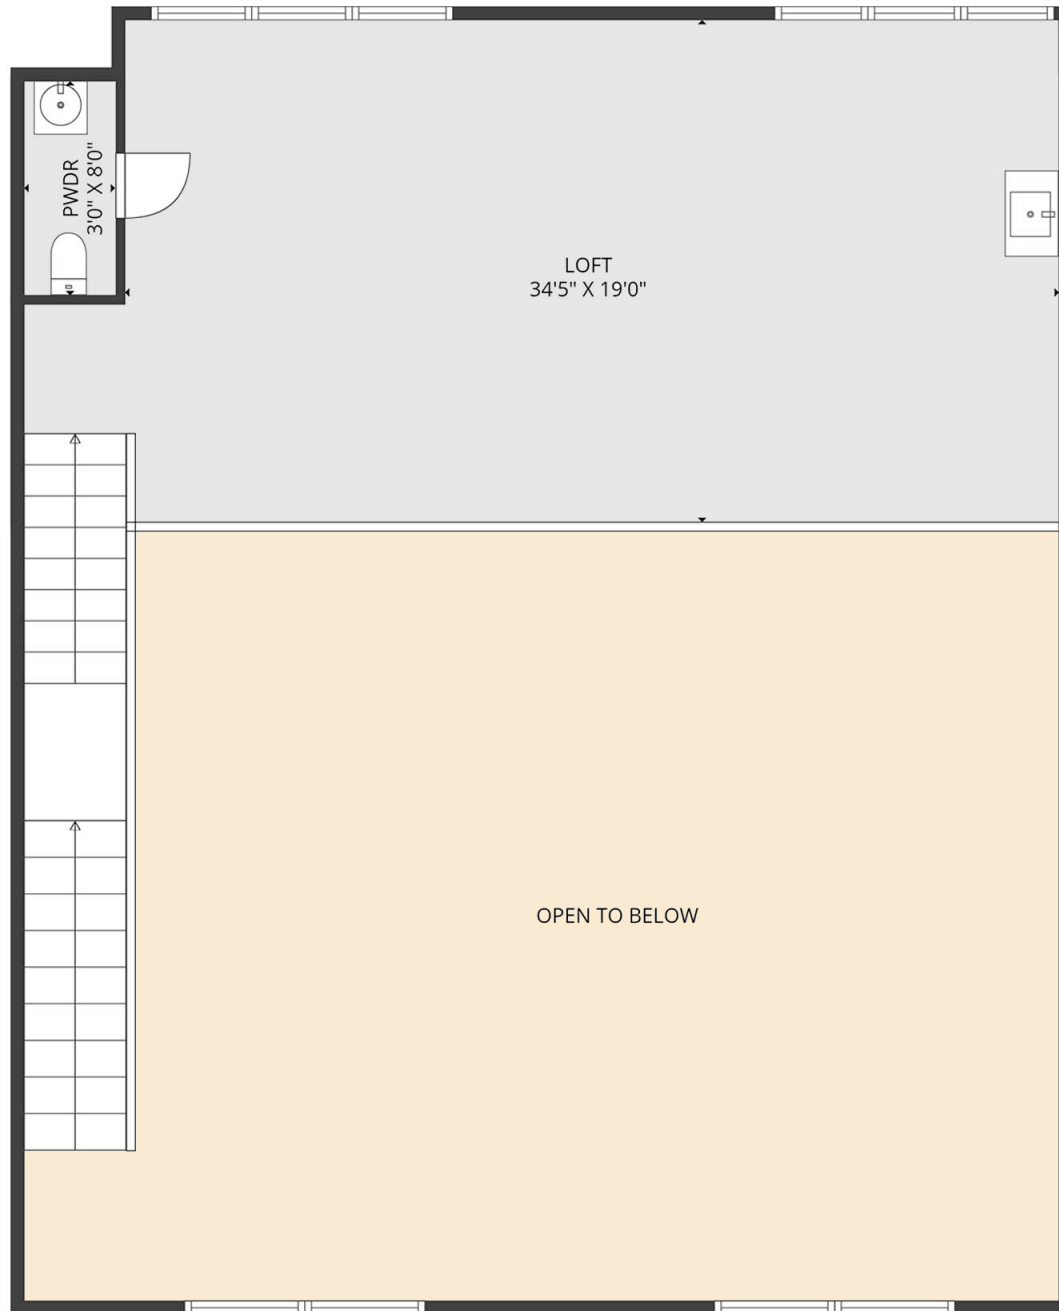

1.5 BATH | 2845 SQ.FT
UPPER FLOOR 825 SQ.FT

19-2090 MATRIX CRESCENT

Stone Sisters | www.StoneSisters.com | (250) 862-7675

Tan regions are excluded from the total floor area. All room dimensions and floor areas must be considered approximate and are subject to independent verification. Dimensions are taken from interior laser measurements.

1.5 BATH | 2845 SQ.FT
LOWER FLOOR 2020 SQ.FT

19-2090 MATRIX CRESCENT

Stone Sisters | www.StoneSisters.com | (250) 862-7675

Tan regions are excluded from the total floor area. All room dimensions and floor areas must be considered approximate and are subject to independent verification. Dimensions are taken from interior laser measurements.