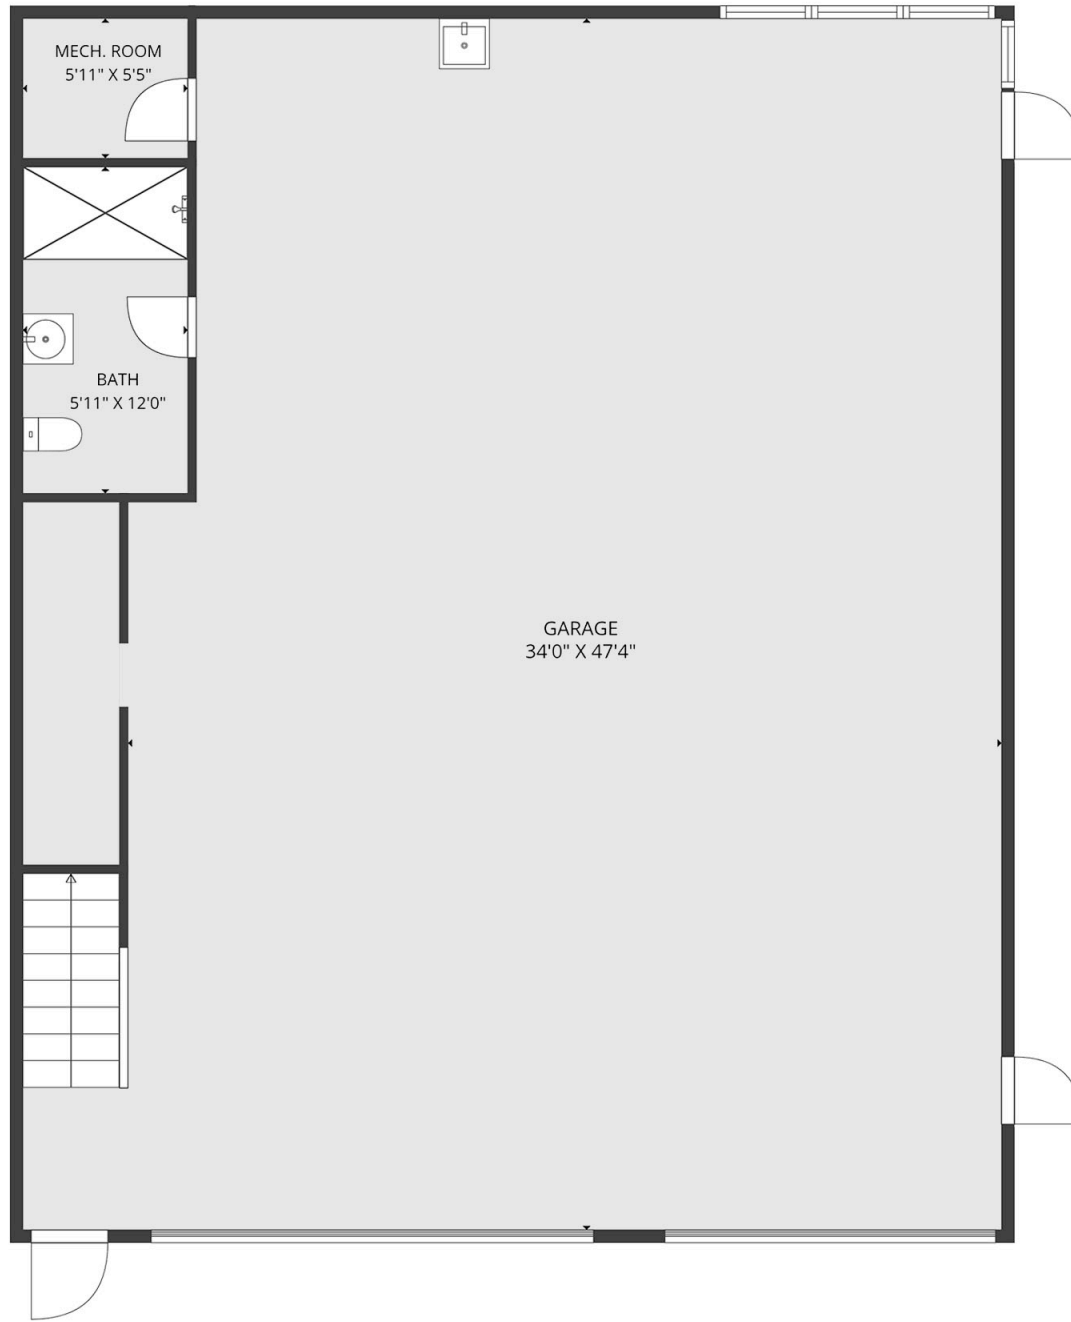

1.5 BATH | 2845 SQ.FT
UPPER FLOOR 825 SQ.FT

19-2090 MATRIX CRESCENT

Stone Sisters | www.StoneSisters.com | (250) 862-7675

Tan regions are excluded from the total floor area. All room dimensions and floor areas must be considered approximate and are subject to independent verification. Dimensions are taken from interior laser measurements.

1.5 BATH | 2845 SQ.FT
LOWER FLOOR 2020 SQ.FT

19-2090 MATRIX CRESCENT

Stone Sisters | www.StoneSisters.com | (250) 862-7675

Tan regions are excluded from the total floor area. All room dimensions and floor areas must be considered approximate and are subject to independent verification. Dimensions are taken from interior laser measurements.