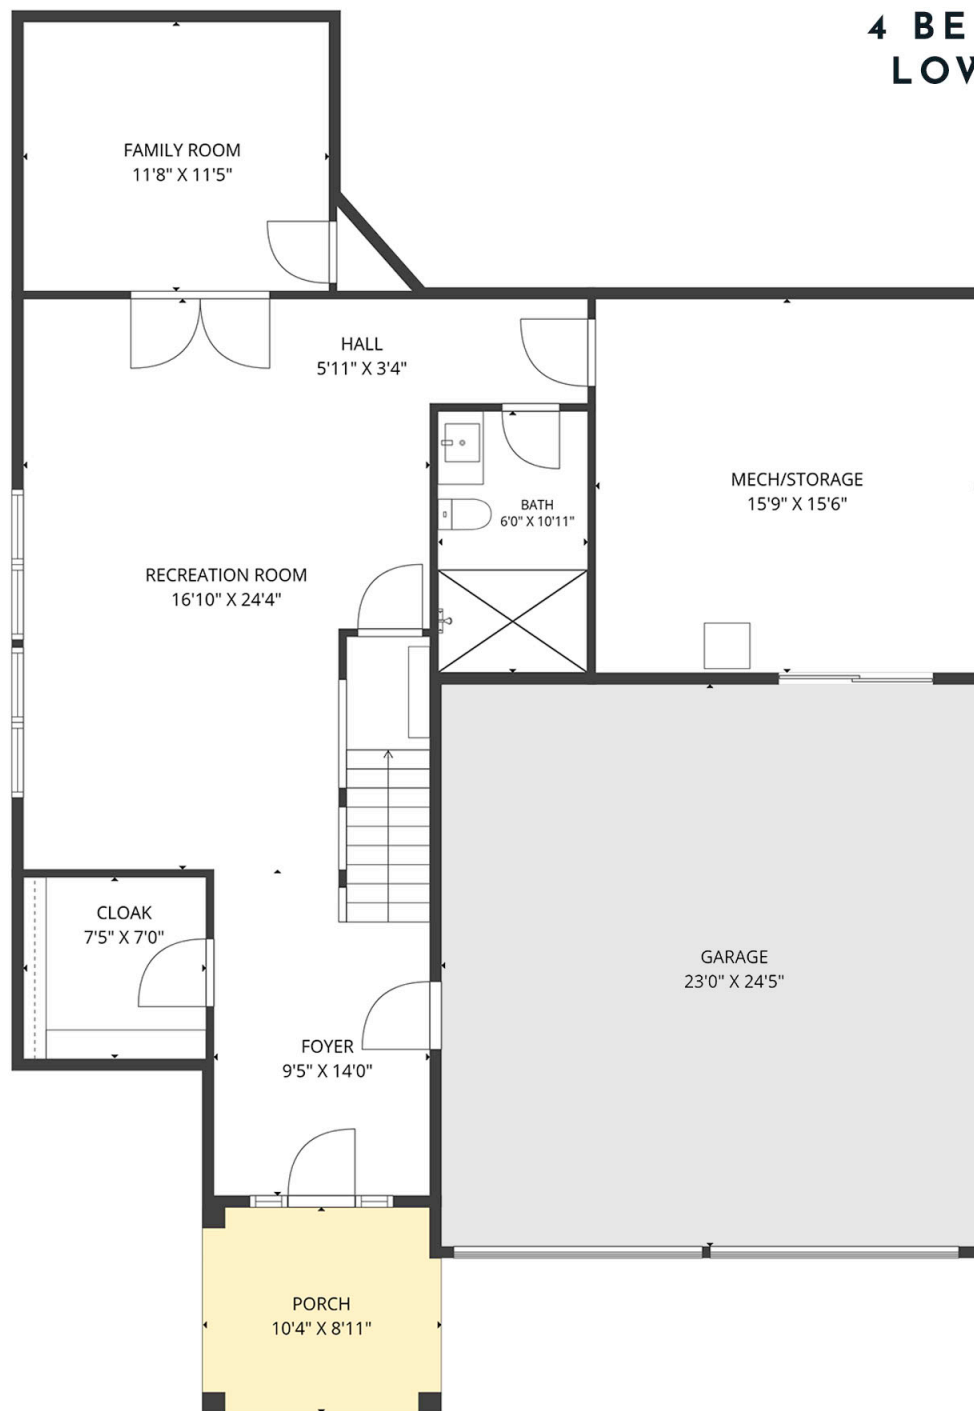

4 BED | 4 BATH | 3593 SQ.FT  
UPPER FLOOR 746 SQ.FT

4 BED | 4 BATH | 3593 SQ.FT  
MAIN FLOOR 1583 SQ.FT

## 1107 HENDERSON DRIVE

Stone Sisters | [www.StoneSisters.com](http://www.StoneSisters.com) | (250) 862-7675

Tan & grey regions are excluded from the total floor area. All room dimensions and floor areas must be considered approximate and are subject to independent verification. Dimensions are taken from interior laser measurements.

4 BED | 4 BATH | 3593 SQ.FT  
LOWER FLOOR 1264 SQ.FT