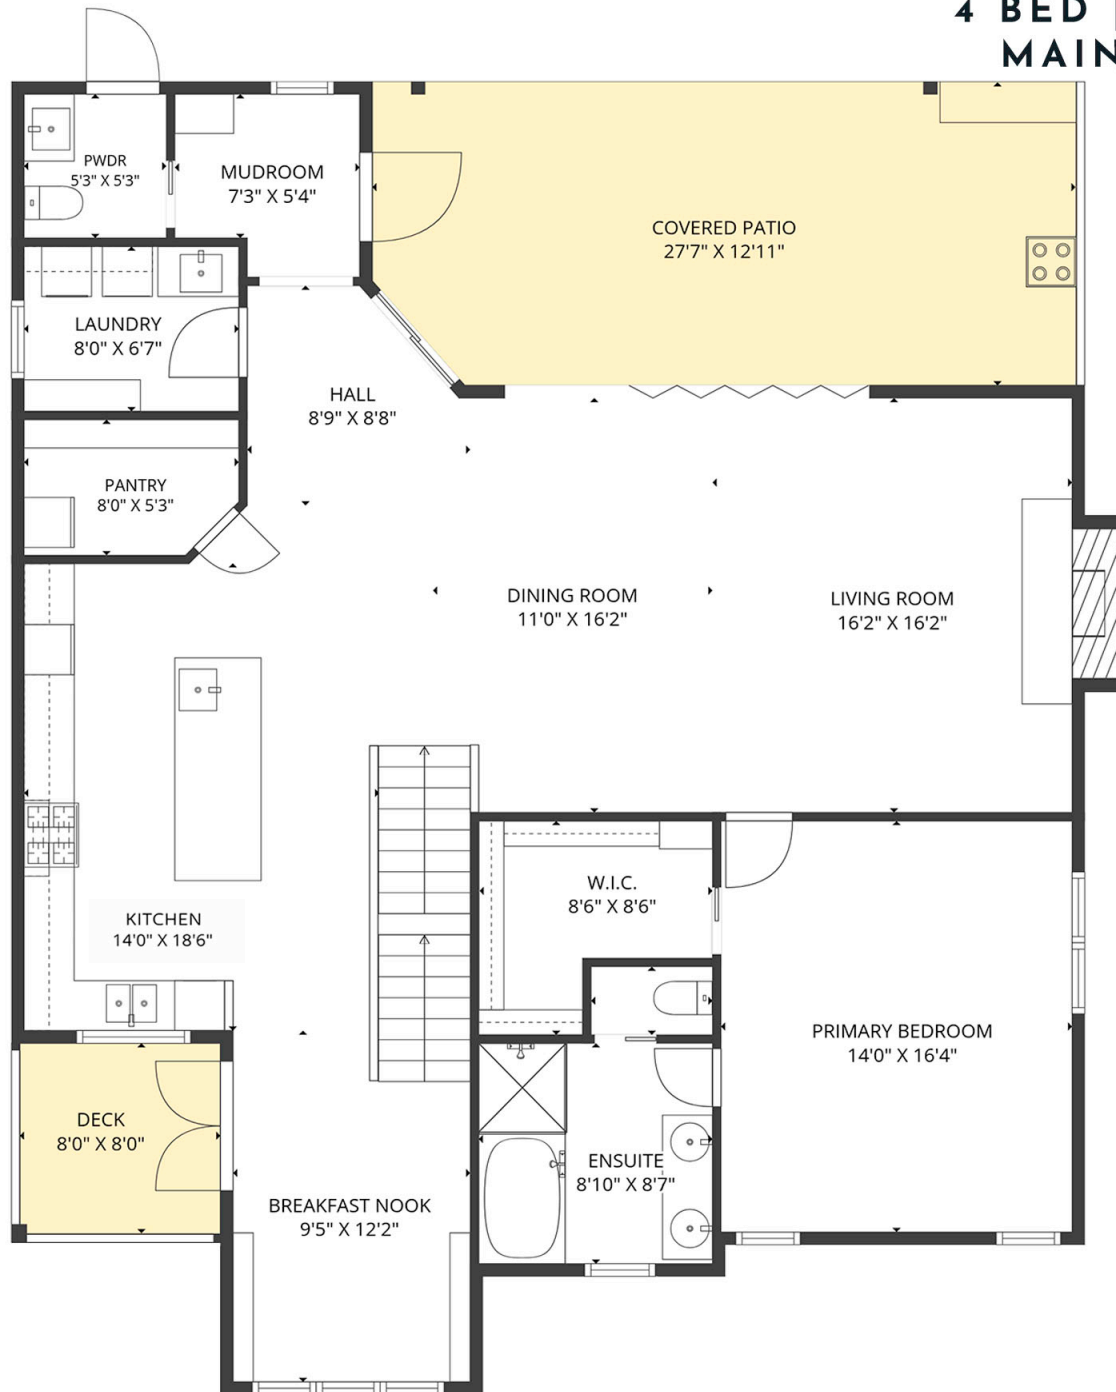

4 BED | 4 BATH | 3593 SQ.FT  
UPPER FLOOR 746 SQ.FT

## 1107 HENDERSON DRIVE

Stone Sisters | [www.StoneSisters.com](http://www.StoneSisters.com) | (250) 862-7675

Tan & grey regions are excluded from the total floor area. All room dimensions and floor areas must be considered approximate and are subject to independent verification. Dimensions are taken from interior laser measurements.

4 BED | 4 BATH | 3593 SQ.FT  
MAIN FLOOR 1583 SQ.FT

4 BED | 4 BATH | 3593 SQ.FT  
LOWER FLOOR 1264 SQ.FT