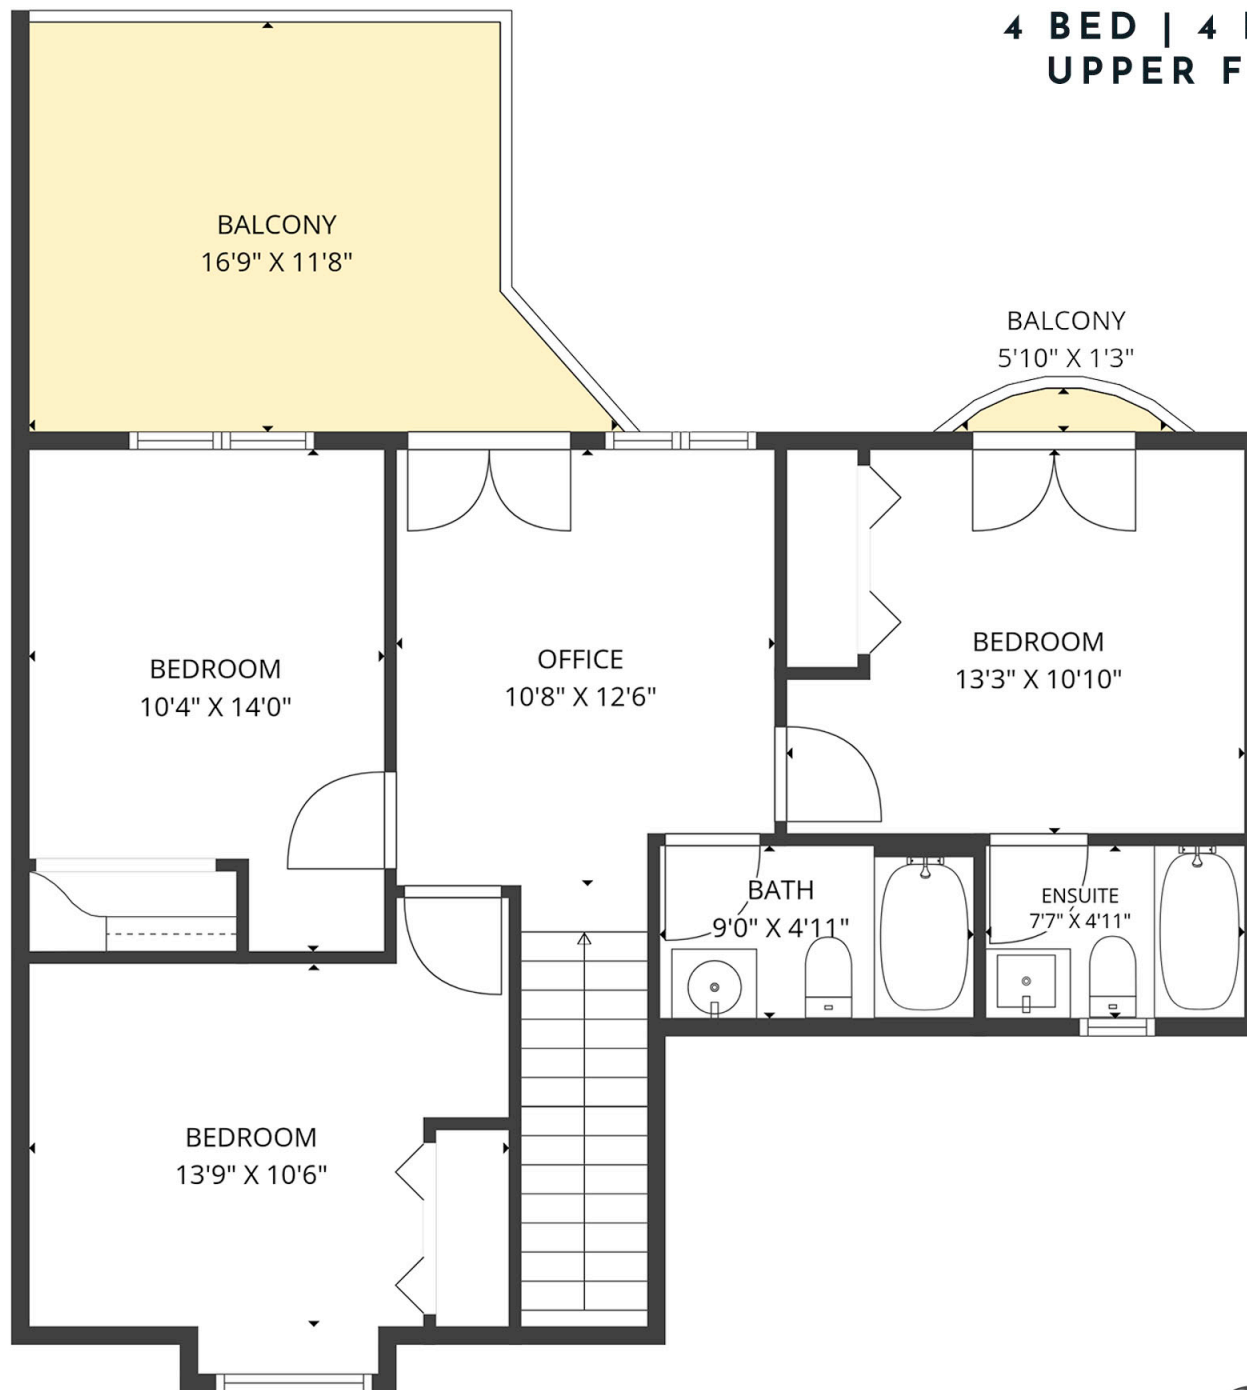

4 BED | 4 BATH | 3593 SQ.FT  
UPPER FLOOR 746 SQ.FT

## 1107 HENDERSON DRIVE

Stone Sisters | [www.StoneSisters.com](http://www.StoneSisters.com) | (250) 862-7675

Tan & grey regions are excluded from the total floor area. All room dimensions and floor areas must be considered approximate and are subject to independent verification. Dimensions are taken from interior laser measurements.

4 BED | 4 BATH | 3593 SQ.FT  
MAIN FLOOR 1583 SQ.FT

4 BED | 4 BATH | 3593 SQ.FT  
LOWER FLOOR 1264 SQ.FT