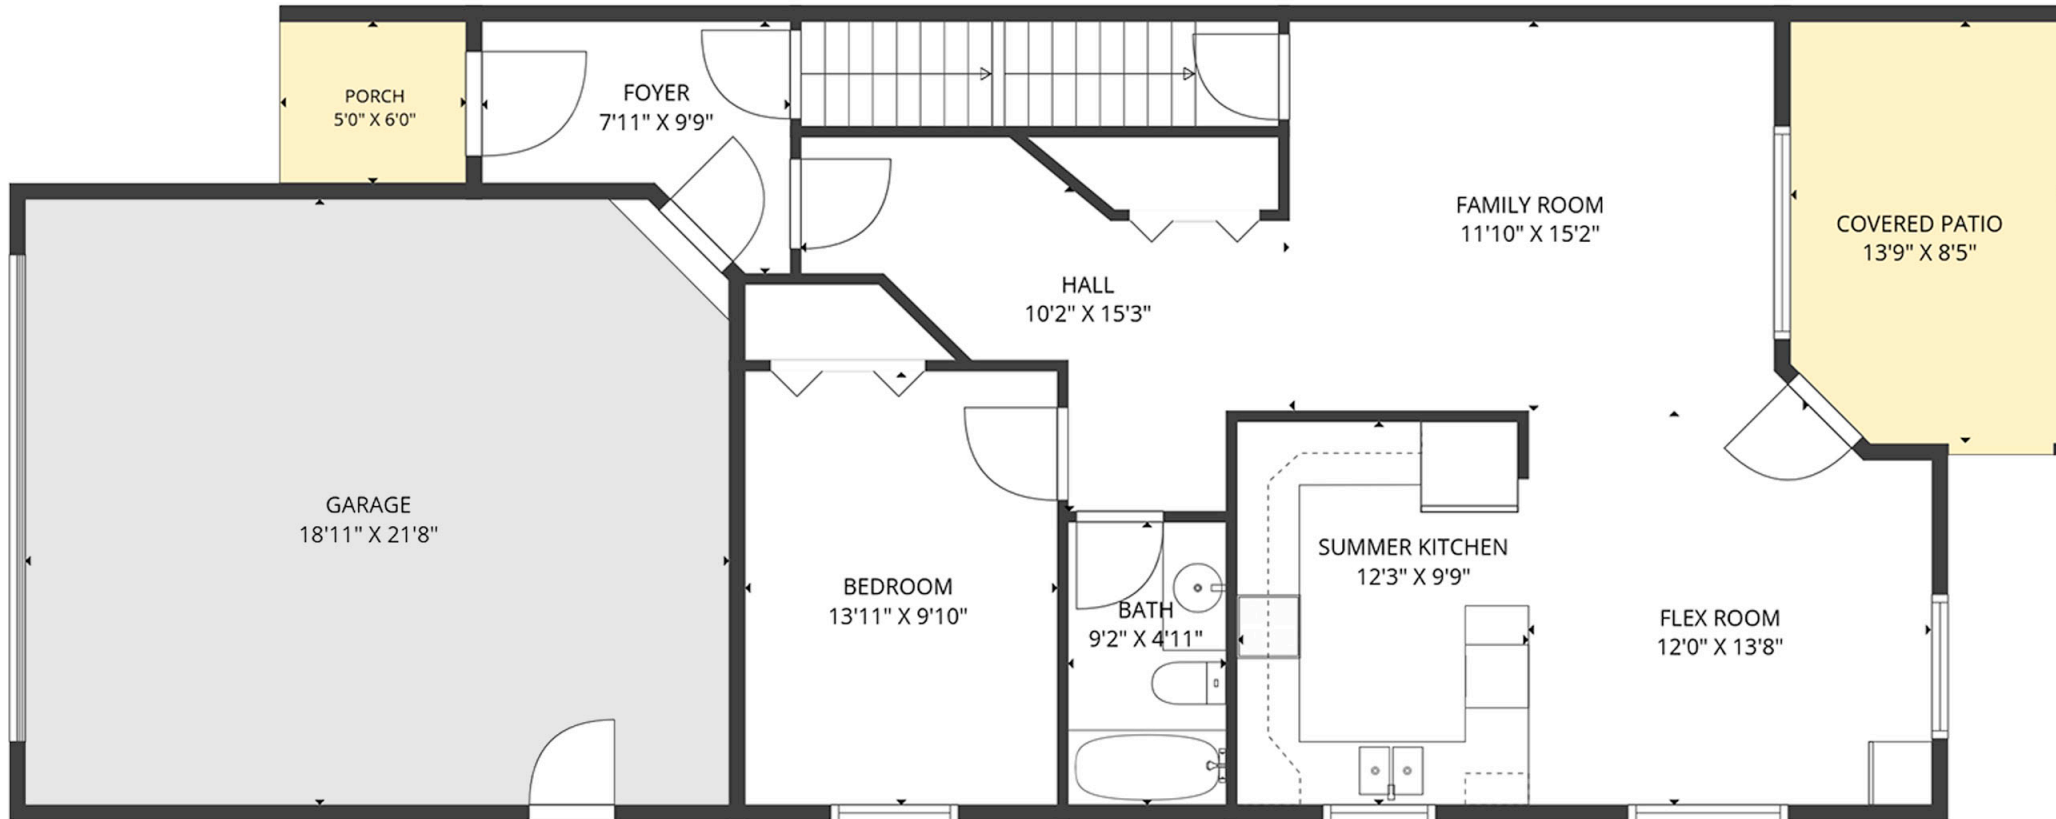

6 BED | 4 BATH | 3230 SQ.FT
UPPER FLOOR 1372 SQ.FT

1395 FRIESEN ROAD

Stone Sisters | www.StoneSisters.com | (250) 862-7675

Tan & grey regions are excluded from the total floor area. All room dimensions and floor areas must be considered approximate and are subject to independent verification. Dimensions are taken from interior laser measurements.

6 BED | 4 BATH | 3230 SQ.FT
MAIN FLOOR 969 SQ.FT

1395 FRIESEN ROAD

Stone Sisters | www.StoneSisters.com | (250) 862-7675

Tan & grey regions are excluded from the total floor area. All room dimensions and floor areas must be considered approximate and are subject to independent verification. Dimensions are taken from interior laser measurements.

6 BED | 4 BATH | 3230 SQ.FT
LOWER FLOOR 889 SQ.FT

1395 FRIESEN ROAD

Stone Sisters | www.StoneSisters.com | (250) 862-7675

Tan & grey regions are excluded from the total floor area. All room dimensions and floor areas must be considered approximate and are subject to independent verification. Dimensions are taken from interior laser measurements.