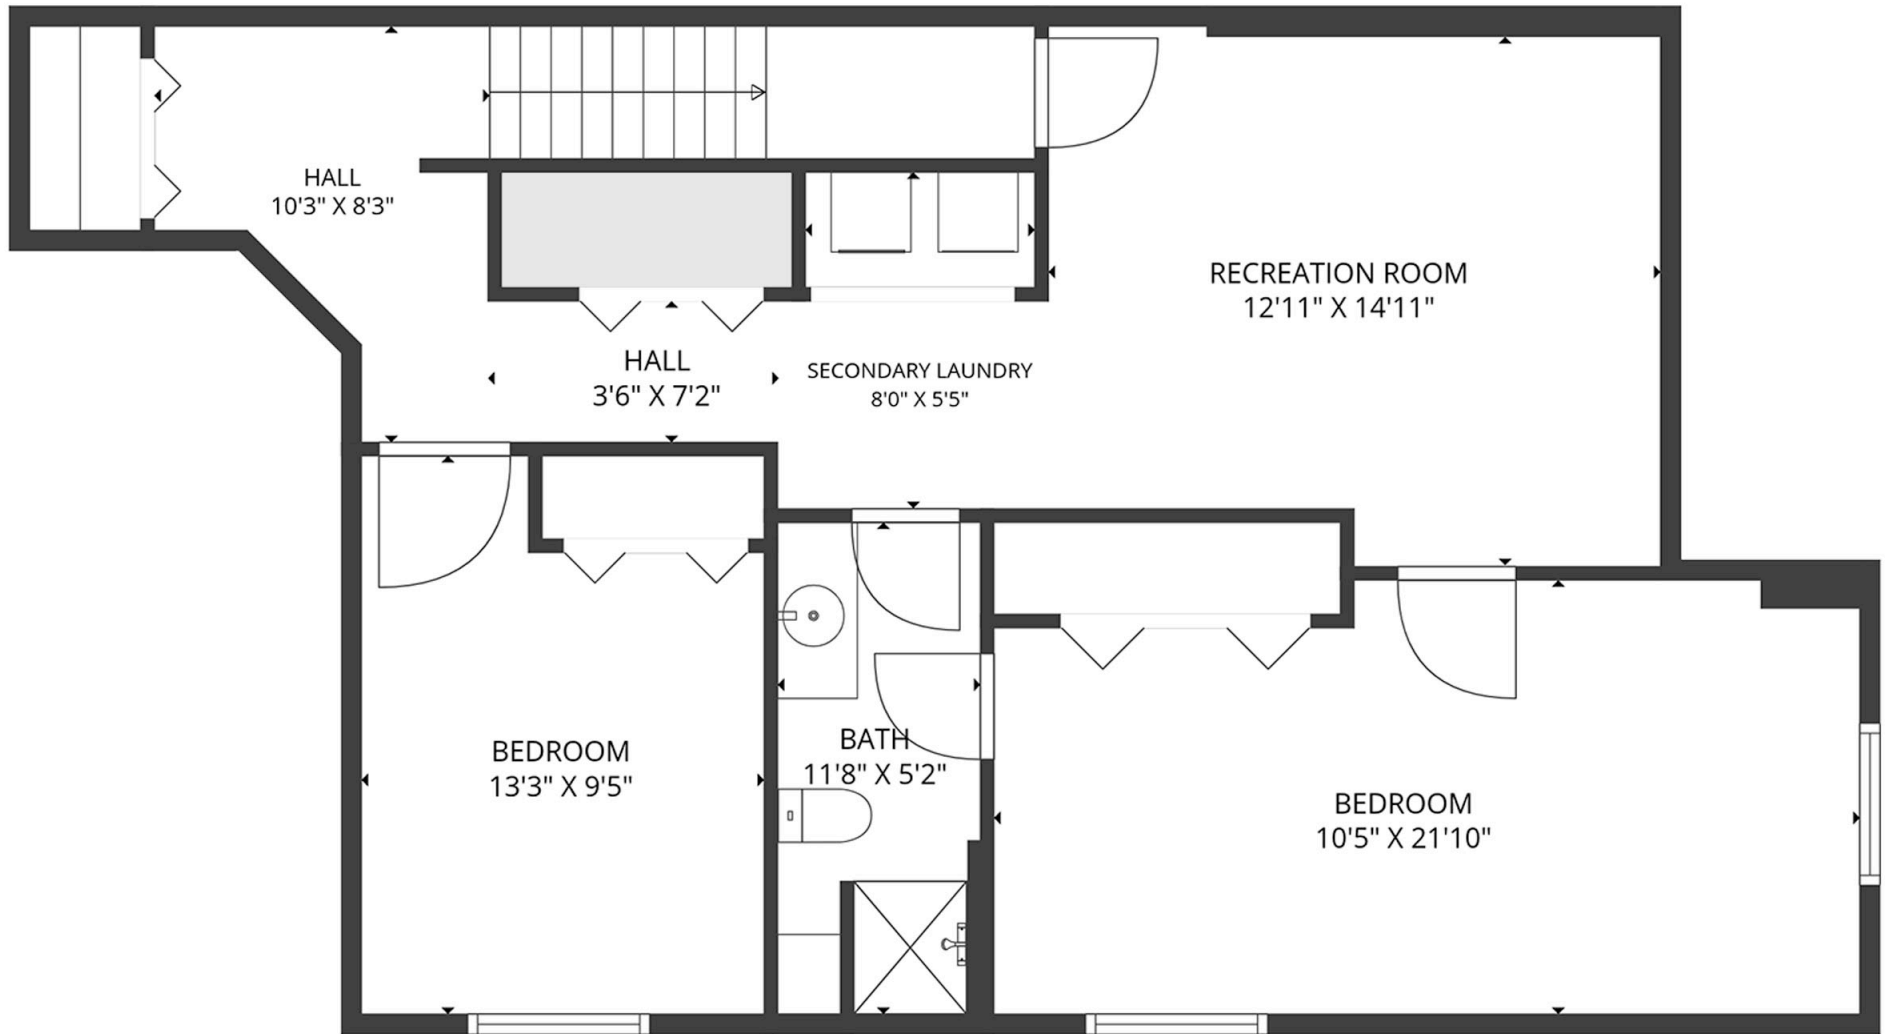

6 BED | 4 BATH | 3230 SQ.FT
UPPER FLOOR 1372 SQ.FT

1395 FRIESEN ROAD

Stone Sisters | www.StoneSisters.com | (250) 862-7675

Tan & grey regions are excluded from the total floor area. All room dimensions and floor areas must be considered approximate and are subject to independent verification. Dimensions are taken from interior laser measurements.

6 BED | 4 BATH | 3230 SQ.FT
MAIN FLOOR 969 SQ.FT

1395 FRIESEN ROAD

Stone Sisters | www.StoneSisters.com | (250) 862-7675

Tan & grey regions are excluded from the total floor area. All room dimensions and floor areas must be considered approximate and are subject to independent verification. Dimensions are taken from interior laser measurements.

6 BED | 4 BATH | 3230 SQ.FT
LOWER FLOOR 889 SQ.FT

1395 FRIESEN ROAD

Stone Sisters | www.StoneSisters.com | (250) 862-7675

Tan & grey regions are excluded from the total floor area. All room dimensions and floor areas must be considered approximate and are subject to independent verification. Dimensions are taken from interior laser measurements.