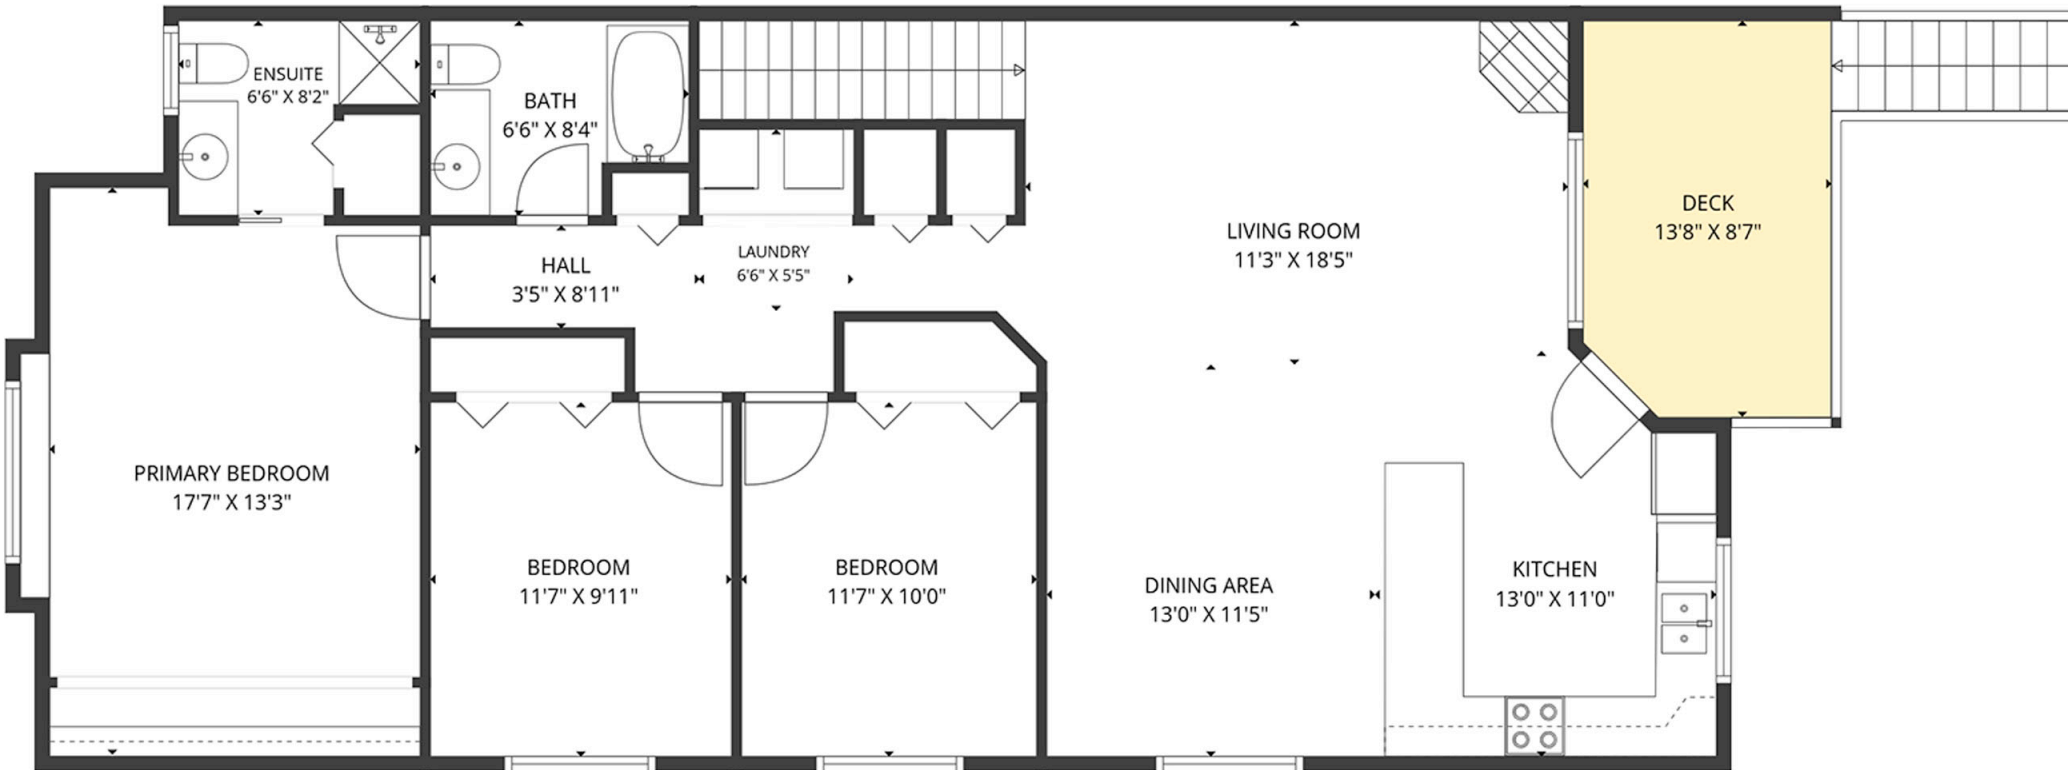

6 BED | 4 BATH | 3230 SQ.FT
UPPER FLOOR 1372 SQ.FT

1395 FRIESEN ROAD

Stone Sisters | www.StoneSisters.com | (250) 862-7675

Tan & grey regions are excluded from the total floor area. All room dimensions and floor areas must be considered approximate and are subject to independent verification. Dimensions are taken from interior laser measurements.

6 BED | 4 BATH | 3230 SQ.FT
MAIN FLOOR 969 SQ.FT

1395 FRIESEN ROAD

Stone Sisters | www.StoneSisters.com | (250) 862-7675

Tan & grey regions are excluded from the total floor area. All room dimensions and floor areas must be considered approximate and are subject to independent verification. Dimensions are taken from interior laser measurements.

6 BED | 4 BATH | 3230 SQ.FT
LOWER FLOOR 889 SQ.FT

1395 FRIESEN ROAD

Stone Sisters | www.StoneSisters.com | (250) 862-7675

Tan & grey regions are excluded from the total floor area. All room dimensions and floor areas must be considered approximate and are subject to independent verification. Dimensions are taken from interior laser measurements.