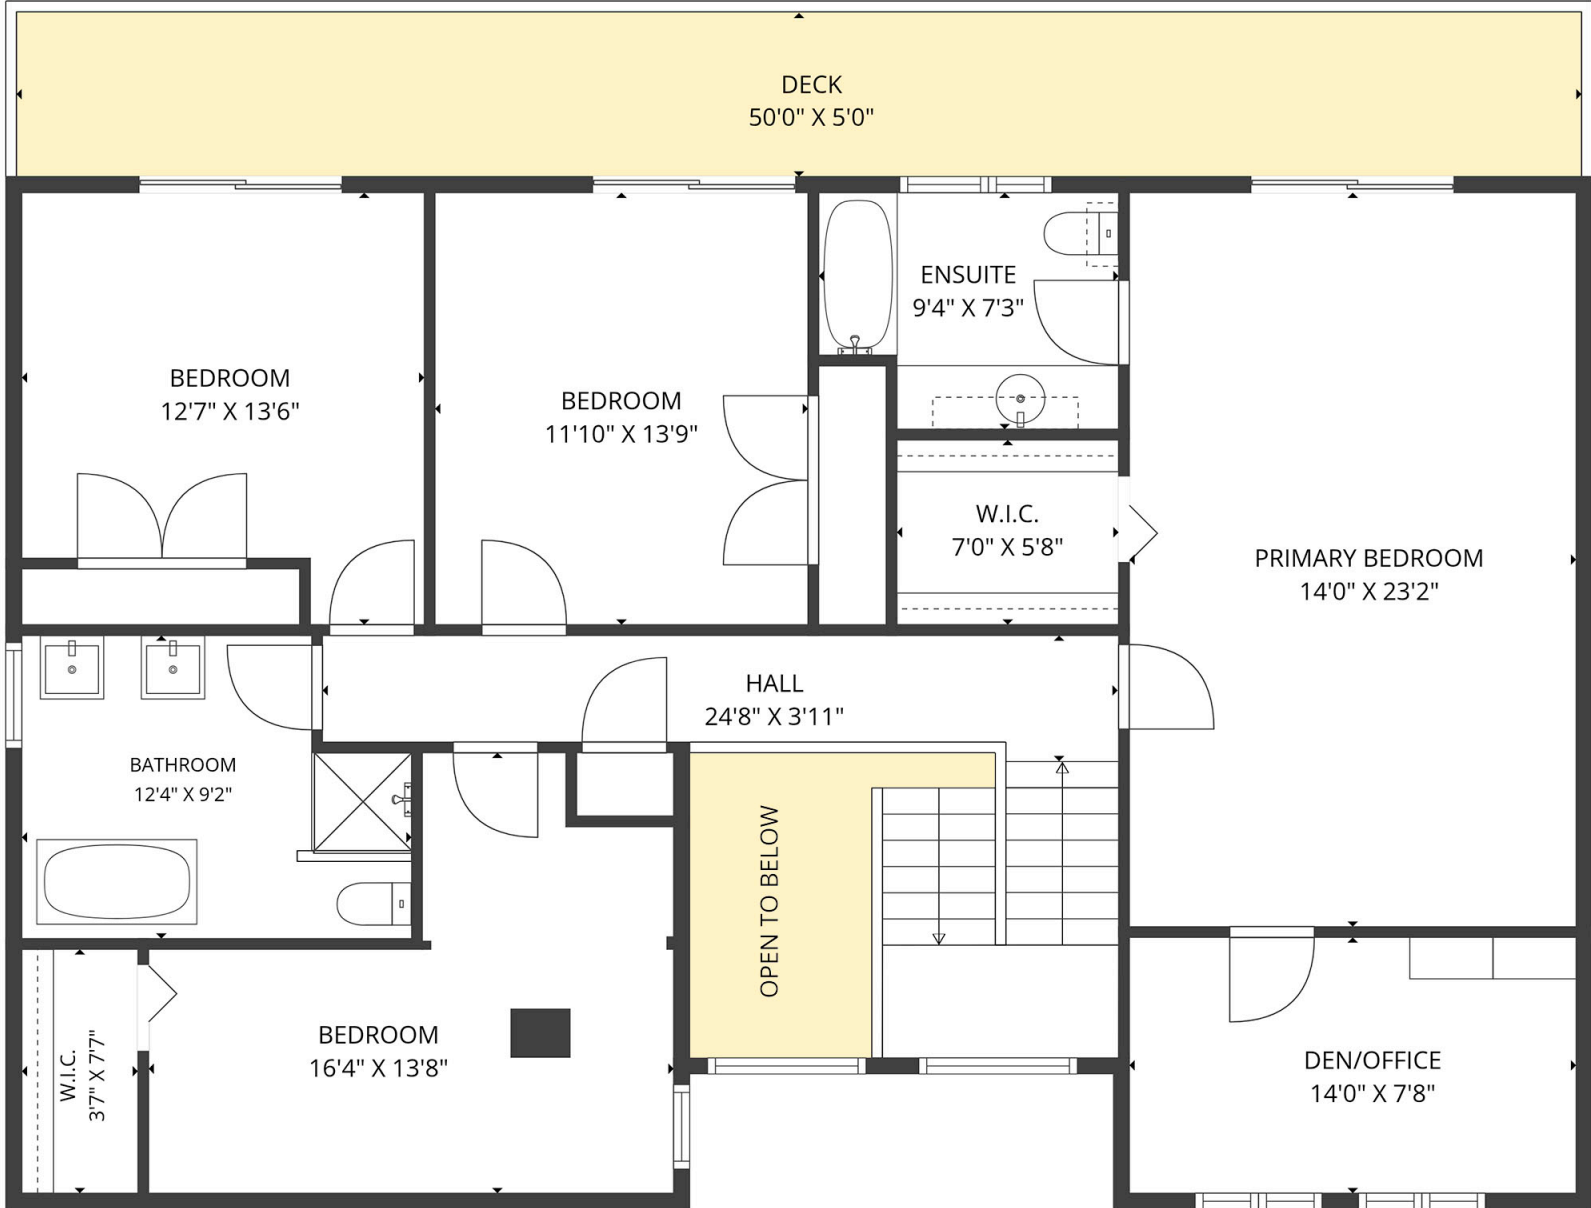

4 BED | 3 BATH | 2952 SQ.FT
UPPER FLOOR 1492 SQ.FT

3450 BARBERRY STREET

Stone Sisters | www.StoneSisters.com | (250) 862-7675

Tan & grey regions are excluded from the total floor area. All room dimensions and floor areas must be considered approximate and are subject to independent verification. Dimensions are taken from interior laser measurements.

4 BED | 3 BATH | 2952 SQ.FT
LOWER FLOOR 1460 SQ.FT

3450 BARBERRY STREET

Stone Sisters | www.StoneSisters.com | (250) 862-7675

Tan & grey regions are excluded from the total floor area. All room dimensions and floor areas must be considered approximate and are subject to independent verification. Dimensions are taken from interior laser measurements.