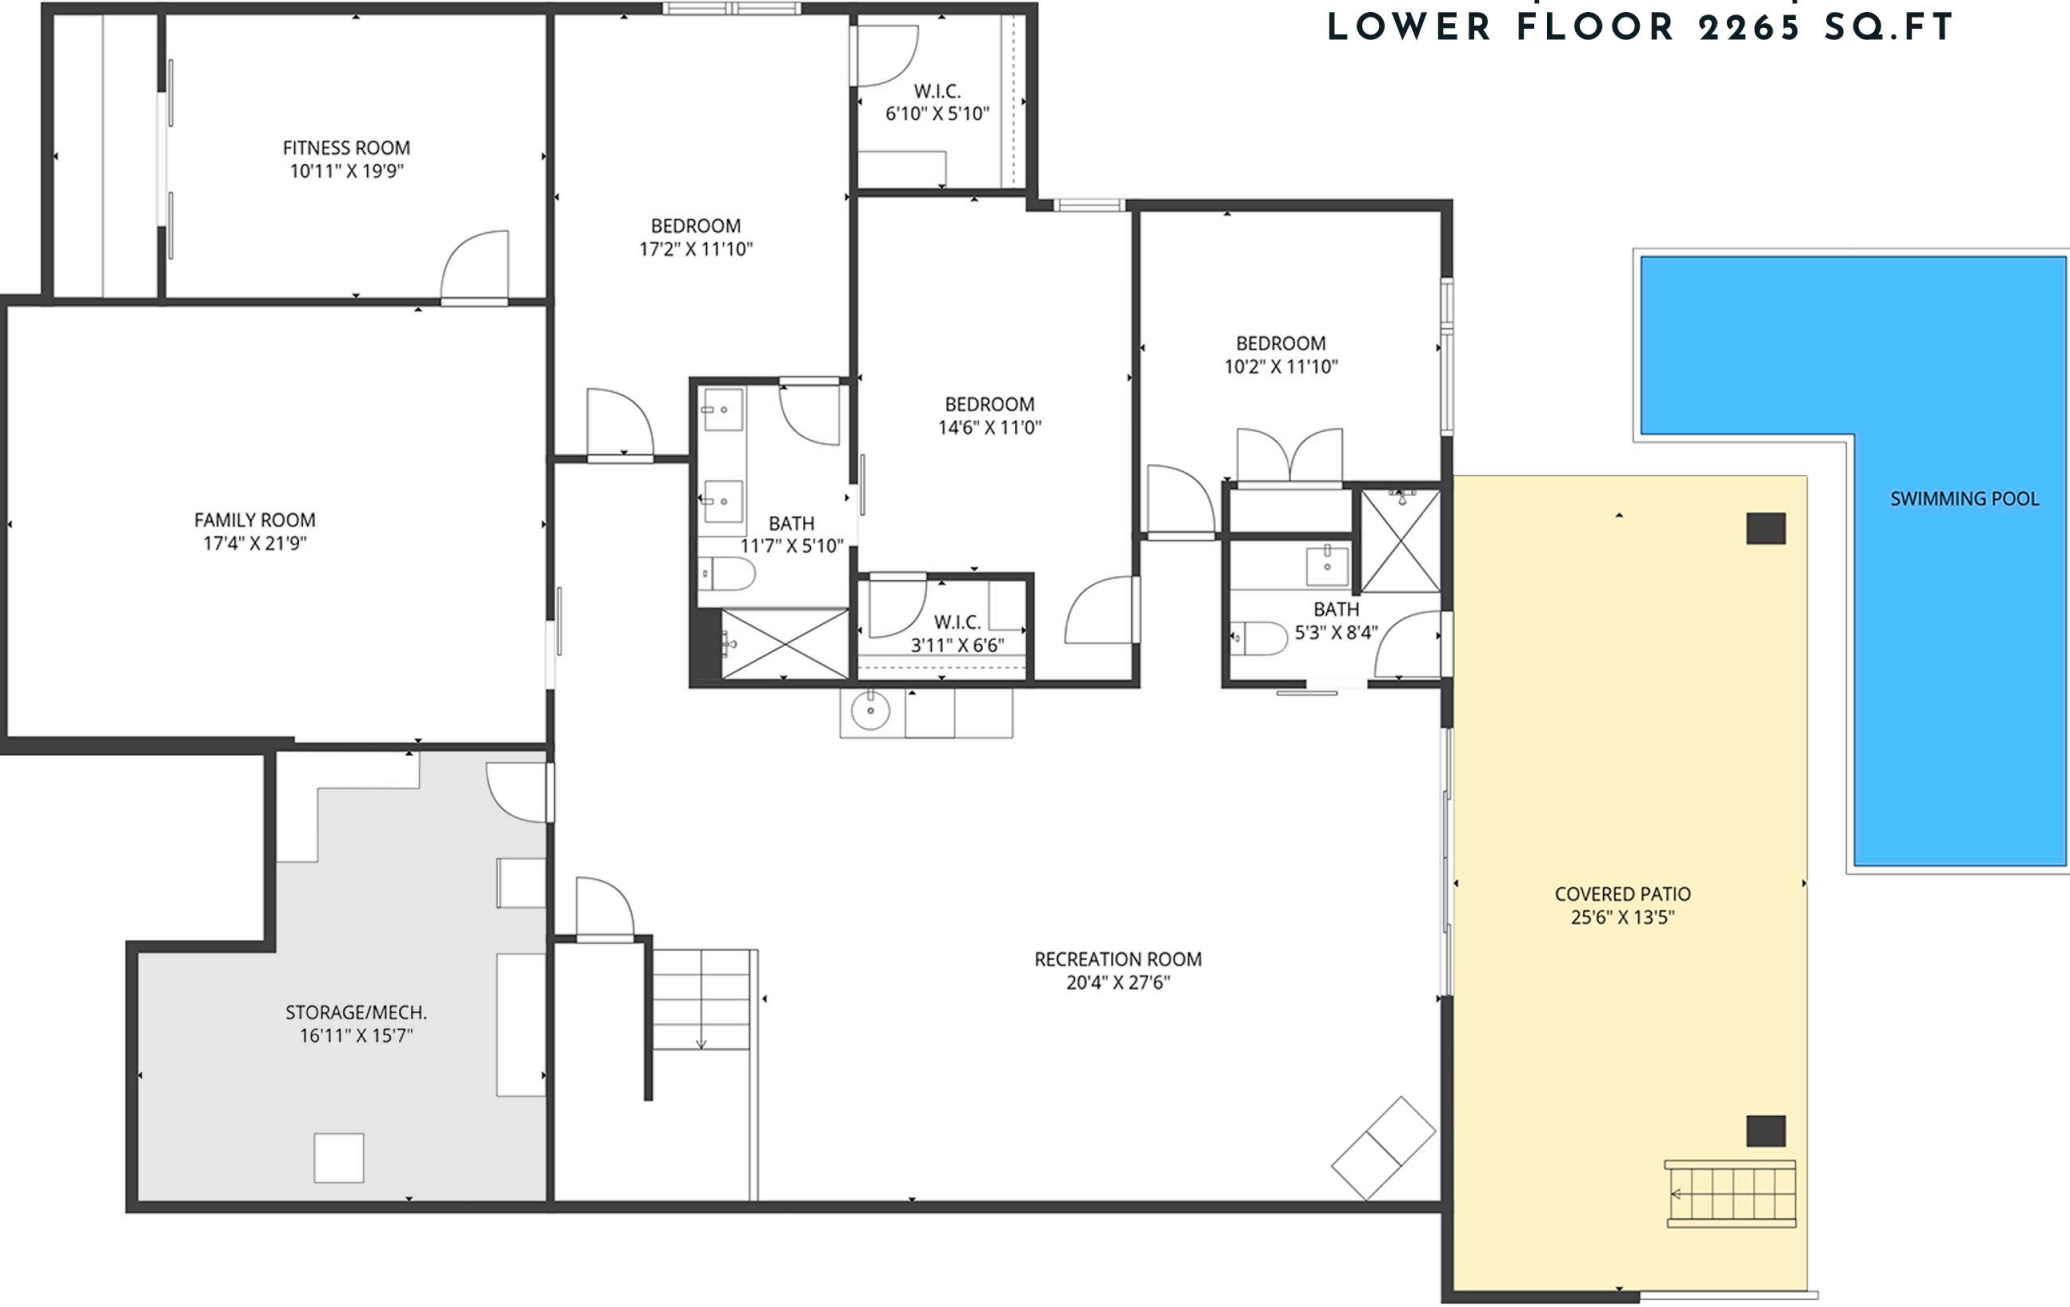

4 BED + DEN | 3.5 BATH | 4142 SQ.FT
UPPER FLOOR 1877 SQ.FT

2501 TALLUS HEIGHTS DRIVE

Stone Sisters | www.StoneSisters.com | (250) 862-7675

 **REMAX Kelowna**
STONE SISTERS
an independent member broker

Tan & grey regions are excluded from the total floor area. All room dimensions and floor areas must be considered approximate and are subject to independent verification. Dimensions are taken from interior laser measurements.

**4 BED + DEN | 3.5 BATH | 4142 SQ.FT
LOWER FLOOR 2265 SQ.FT**

2501 TALLUS HEIGHTS DRIVE

Stone Sisters | www.StoneSisters.com | (250) 862-7675

Tan & grey regions are excluded from the total floor area. All room dimensions and floor areas must be considered approximate and are subject to independent verification. Dimensions are taken from interior laser measurements.