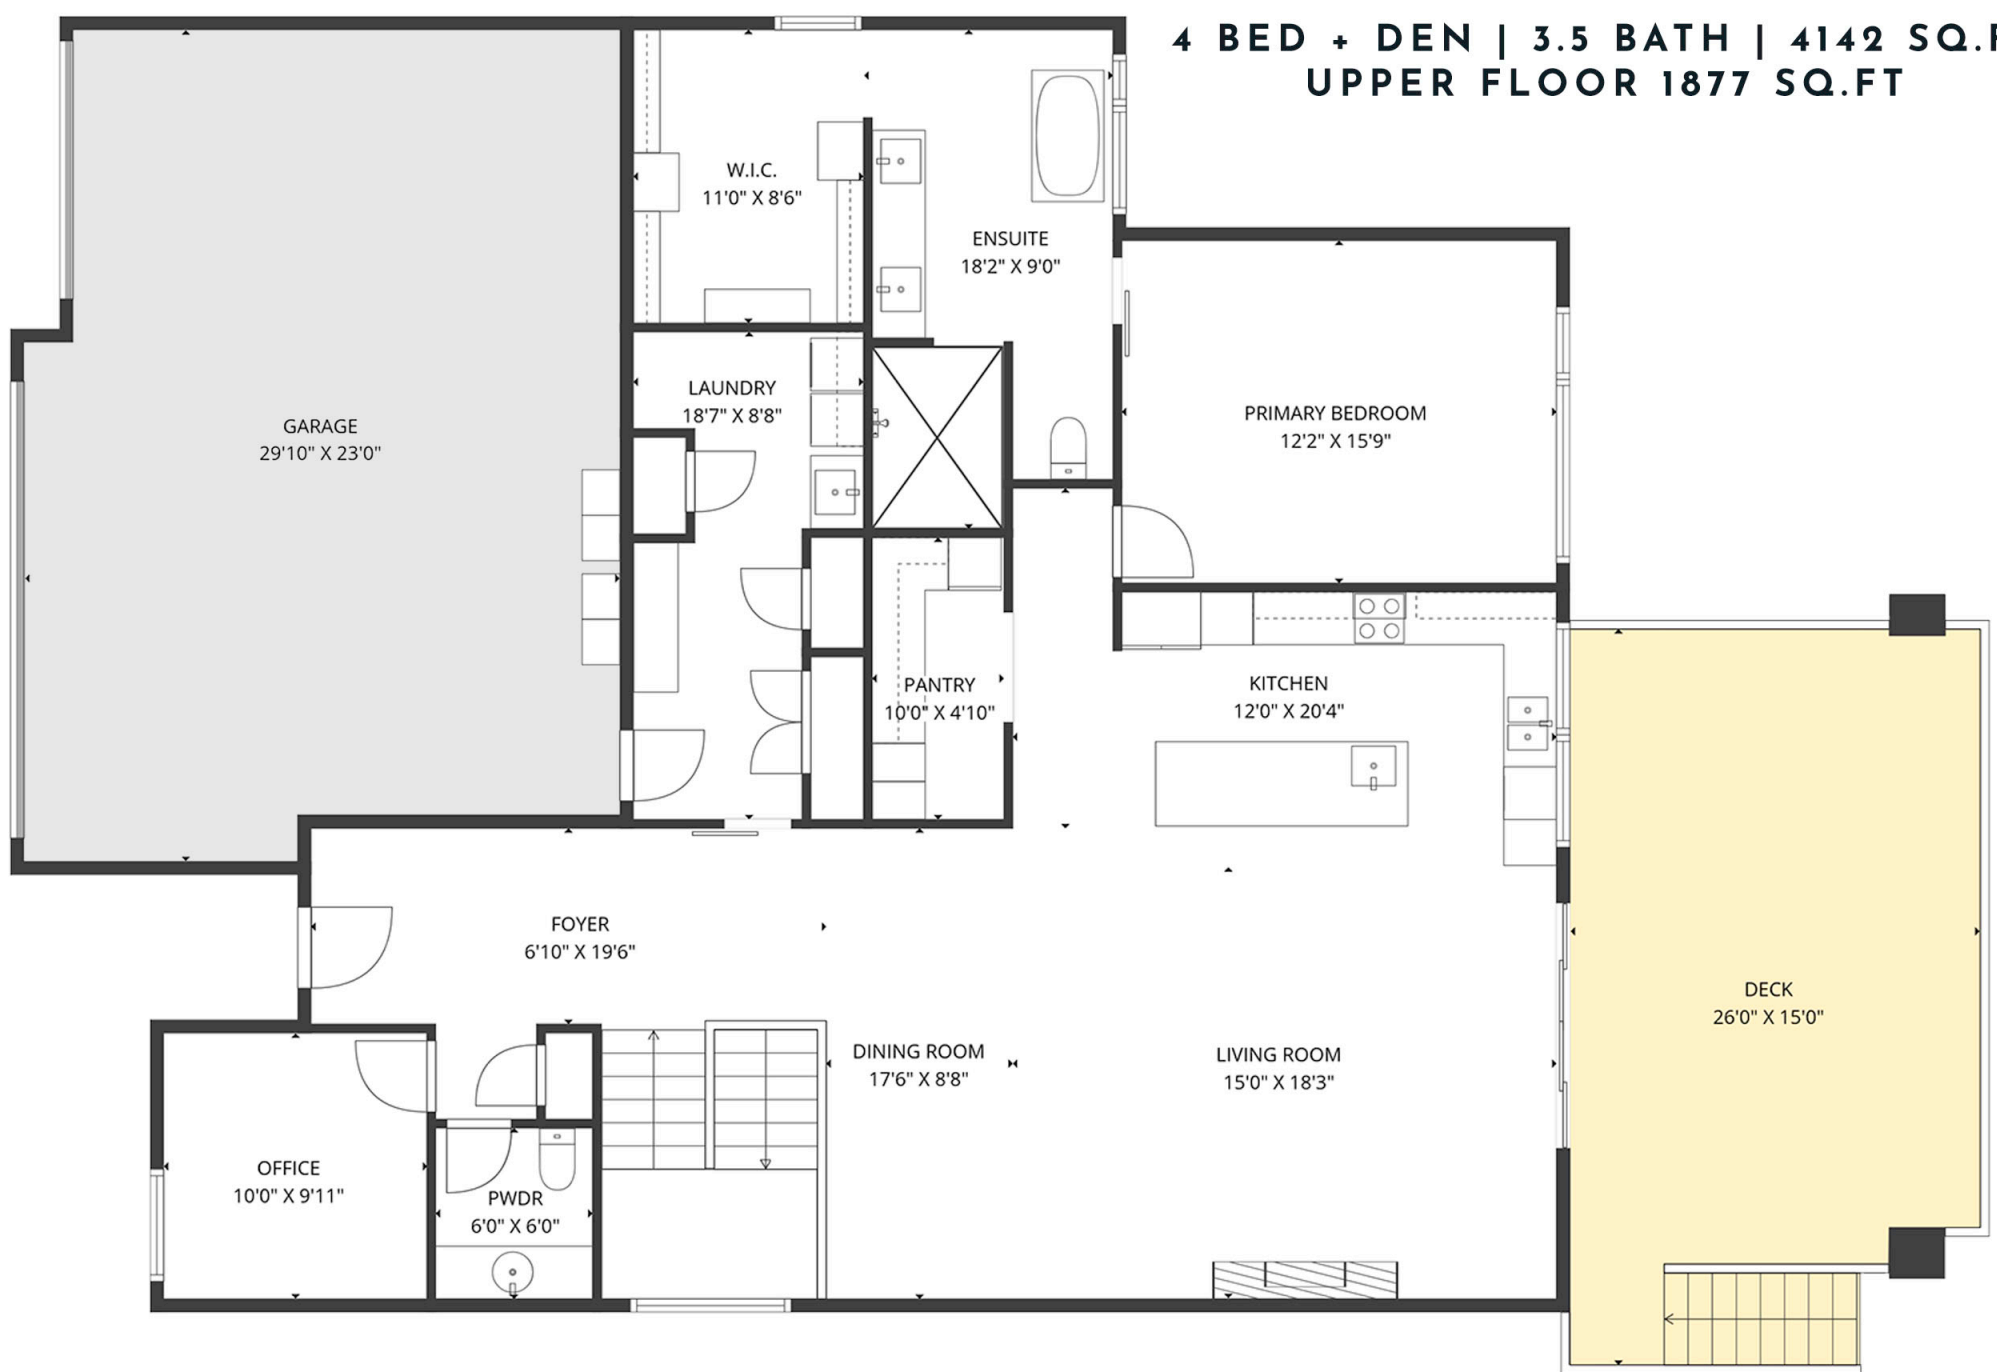

4 BED + DEN | 3.5 BATH | 4142 SQ.FT
UPPER FLOOR 1877 SQ.FT

2501 TALLUS HEIGHTS DRIVE

Stone Sisters | www.StoneSisters.com | (250) 862-7675

 **REMAX Kelowna**
STONE SISTERS
an independent member broker

Tan & grey regions are excluded from the total floor area. All room dimensions and floor areas must be considered approximate and are subject to independent verification. Dimensions are taken from interior laser measurements.

**4 BED + DEN | 3.5 BATH | 4142 SQ.FT
LOWER FLOOR 2265 SQ.FT**

2501 TALLUS HEIGHTS DRIVE

Stone Sisters | www.StoneSisters.com | (250) 862-7675

Tan & grey regions are excluded from the total floor area. All room dimensions and floor areas must be considered approximate and are subject to independent verification. Dimensions are taken from interior laser measurements.