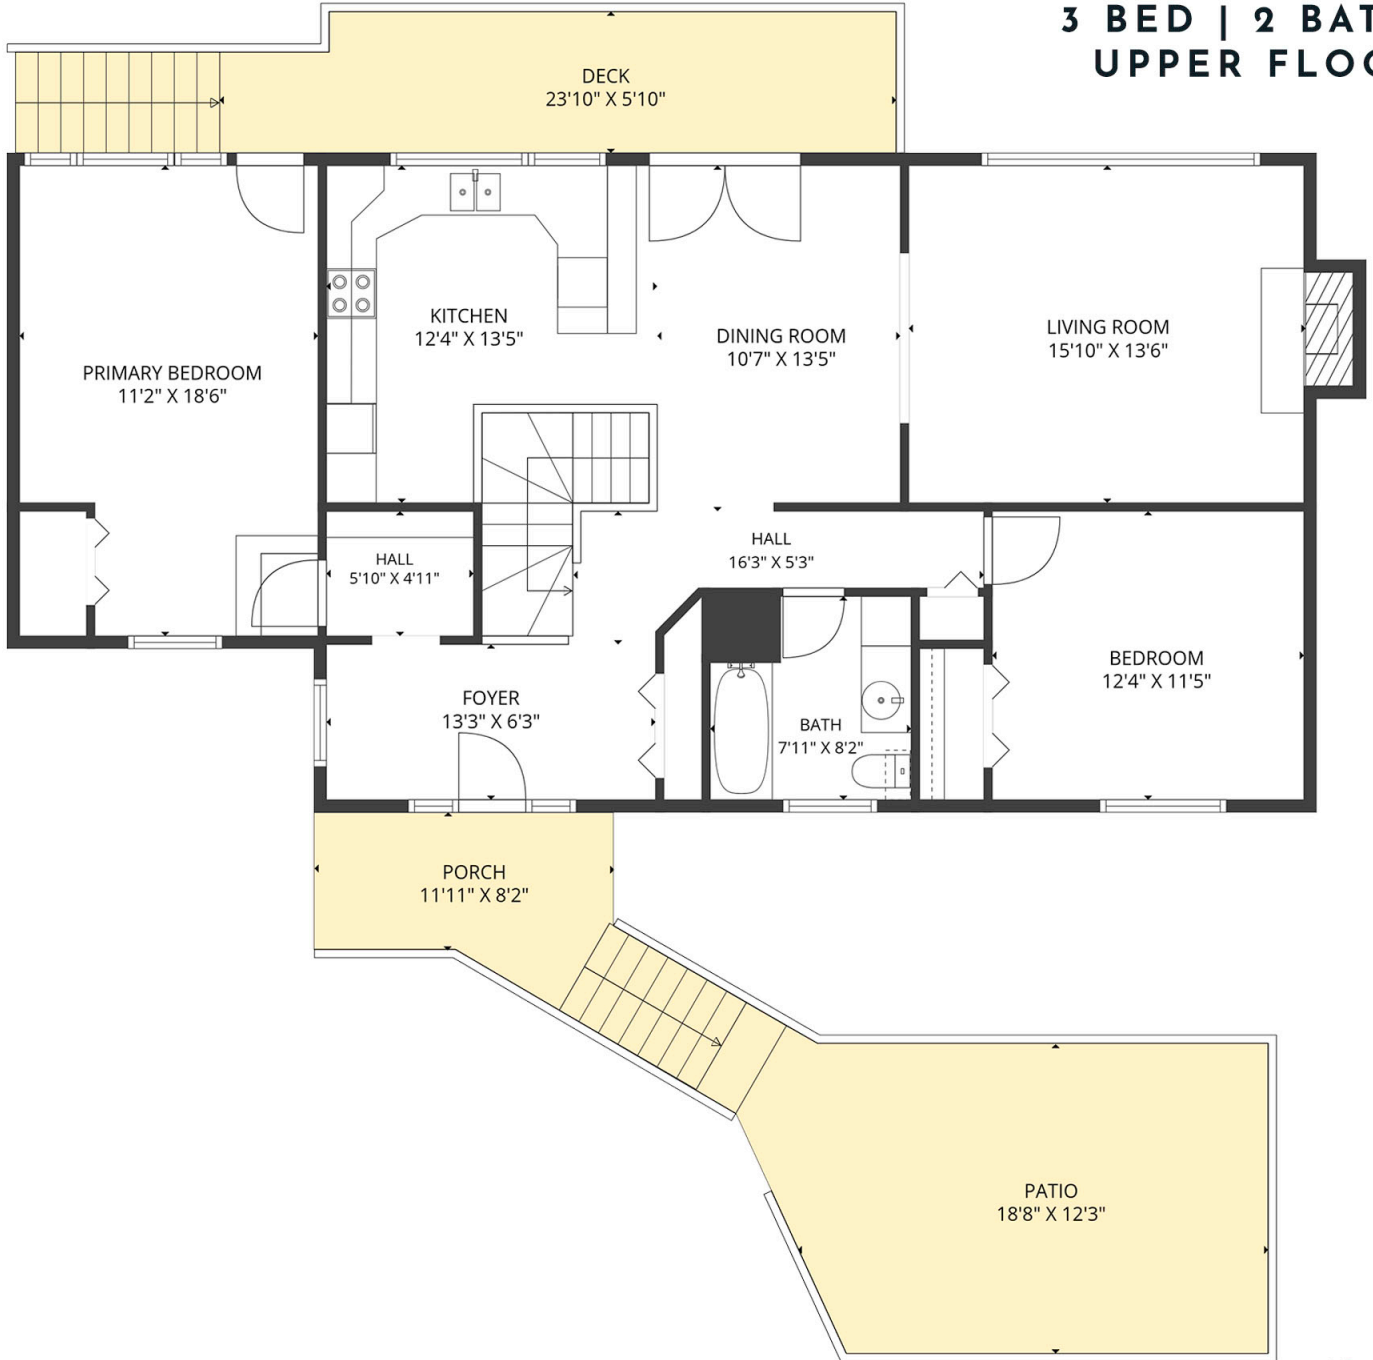

**3 BED | 2 BATH | 2355 SQ.FT  
UPPER FLOOR 1295 SQ.FT**

**11251 ROBERTS ROAD**

Stone Sisters | [www.StoneSisters.com](http://www.StoneSisters.com) | (250) 862-7675

Tan & grey regions are excluded from the total floor area. All room dimensions and floor areas must be considered approximate and are subject to independent verification. Dimensions are taken from interior laser measurements.

3 BED | 2 BATH | 2355 SQ.FT  
LOWER FLOOR 1060 SQ.FT

## 11251 ROBERTS ROAD

Stone Sisters | [www.StoneSisters.com](http://www.StoneSisters.com) | (250) 862-7675

Tan & grey regions are excluded from the total floor area. All room dimensions and floor areas must be considered approximate and are subject to independent verification. Dimensions are taken from interior laser measurements.