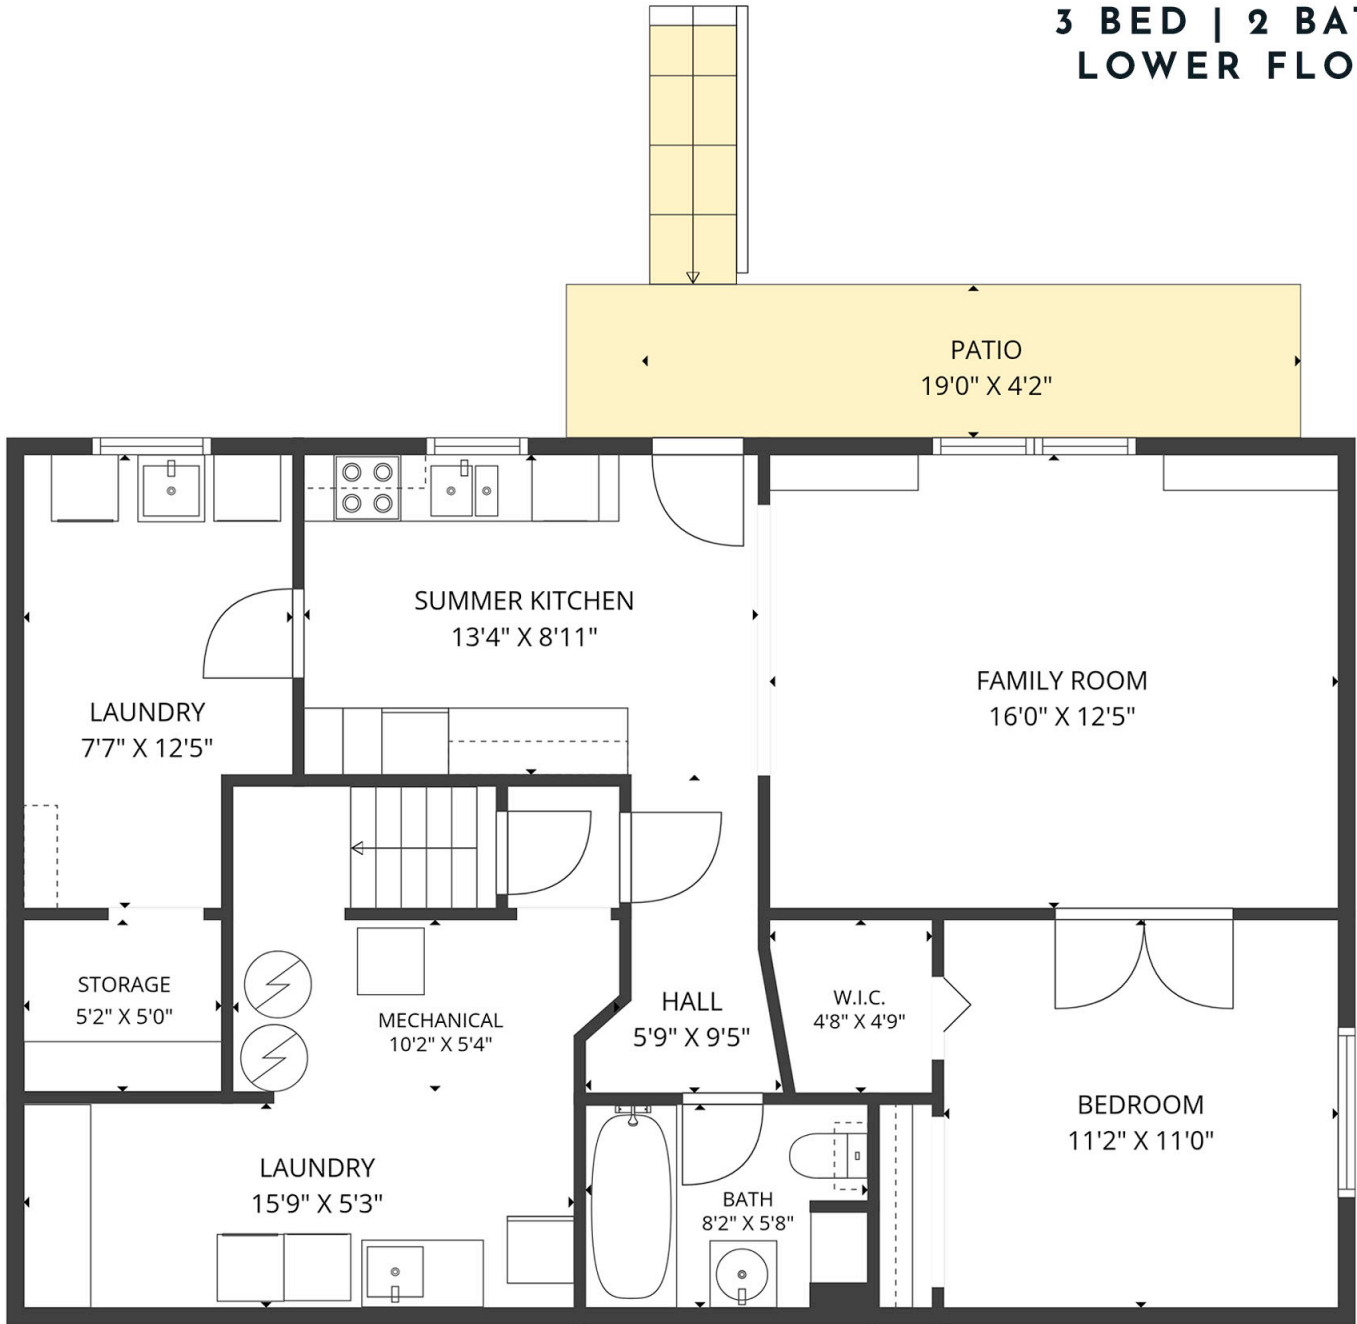

**3 BED | 2 BATH | 2355 SQ.FT  
UPPER FLOOR 1295 SQ.FT**

**11251 ROBERTS ROAD**

Stone Sisters | [www.StoneSisters.com](http://www.StoneSisters.com) | (250) 862-7675

Tan & grey regions are excluded from the total floor area. All room dimensions and floor areas must be considered approximate and are subject to independent verification. Dimensions are taken from interior laser measurements.

3 BED | 2 BATH | 2355 SQ.FT  
LOWER FLOOR 1060 SQ.FT