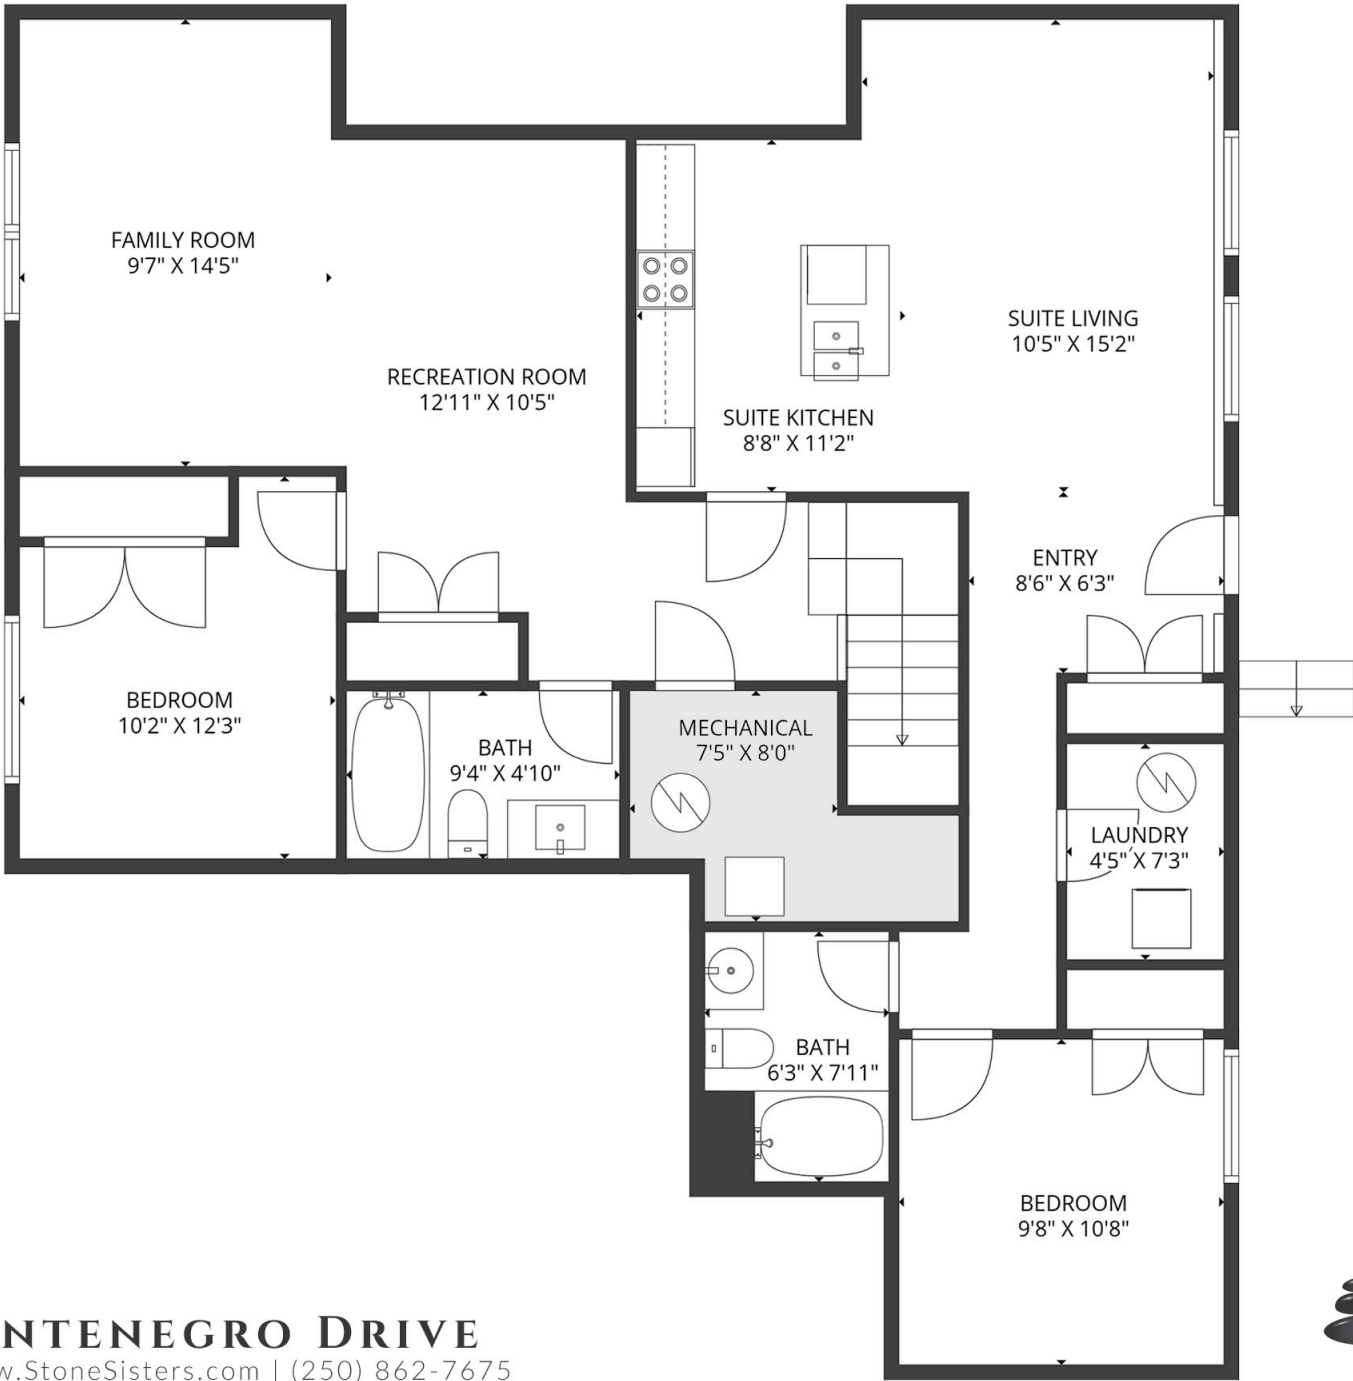

4 BED | 4 BATH | 2863 SQ.FT
UPPER FLOOR 1464 SQ.FT

2125 MONTENEGRO DRIVE

Stone Sisters | www.StoneSisters.com | (250) 862-7675

Tan & grey regions are excluded from the total floor area. All room dimensions and floor areas must be considered approximate and are subject to independent verification. Dimensions are taken from interior laser measurements.

4 BED | 4 BATH | 2863 SQ.FT
LOWER FLOOR 1399 SQ.FT

2125 MONTENEGRO DRIVE

Stone Sisters | www.StoneSisters.com | (250) 862-7675

Tan & grey regions are excluded from the total floor area. All room dimensions and floor areas must be considered approximate and are subject to independent verification. Dimensions are taken from interior laser measurements.