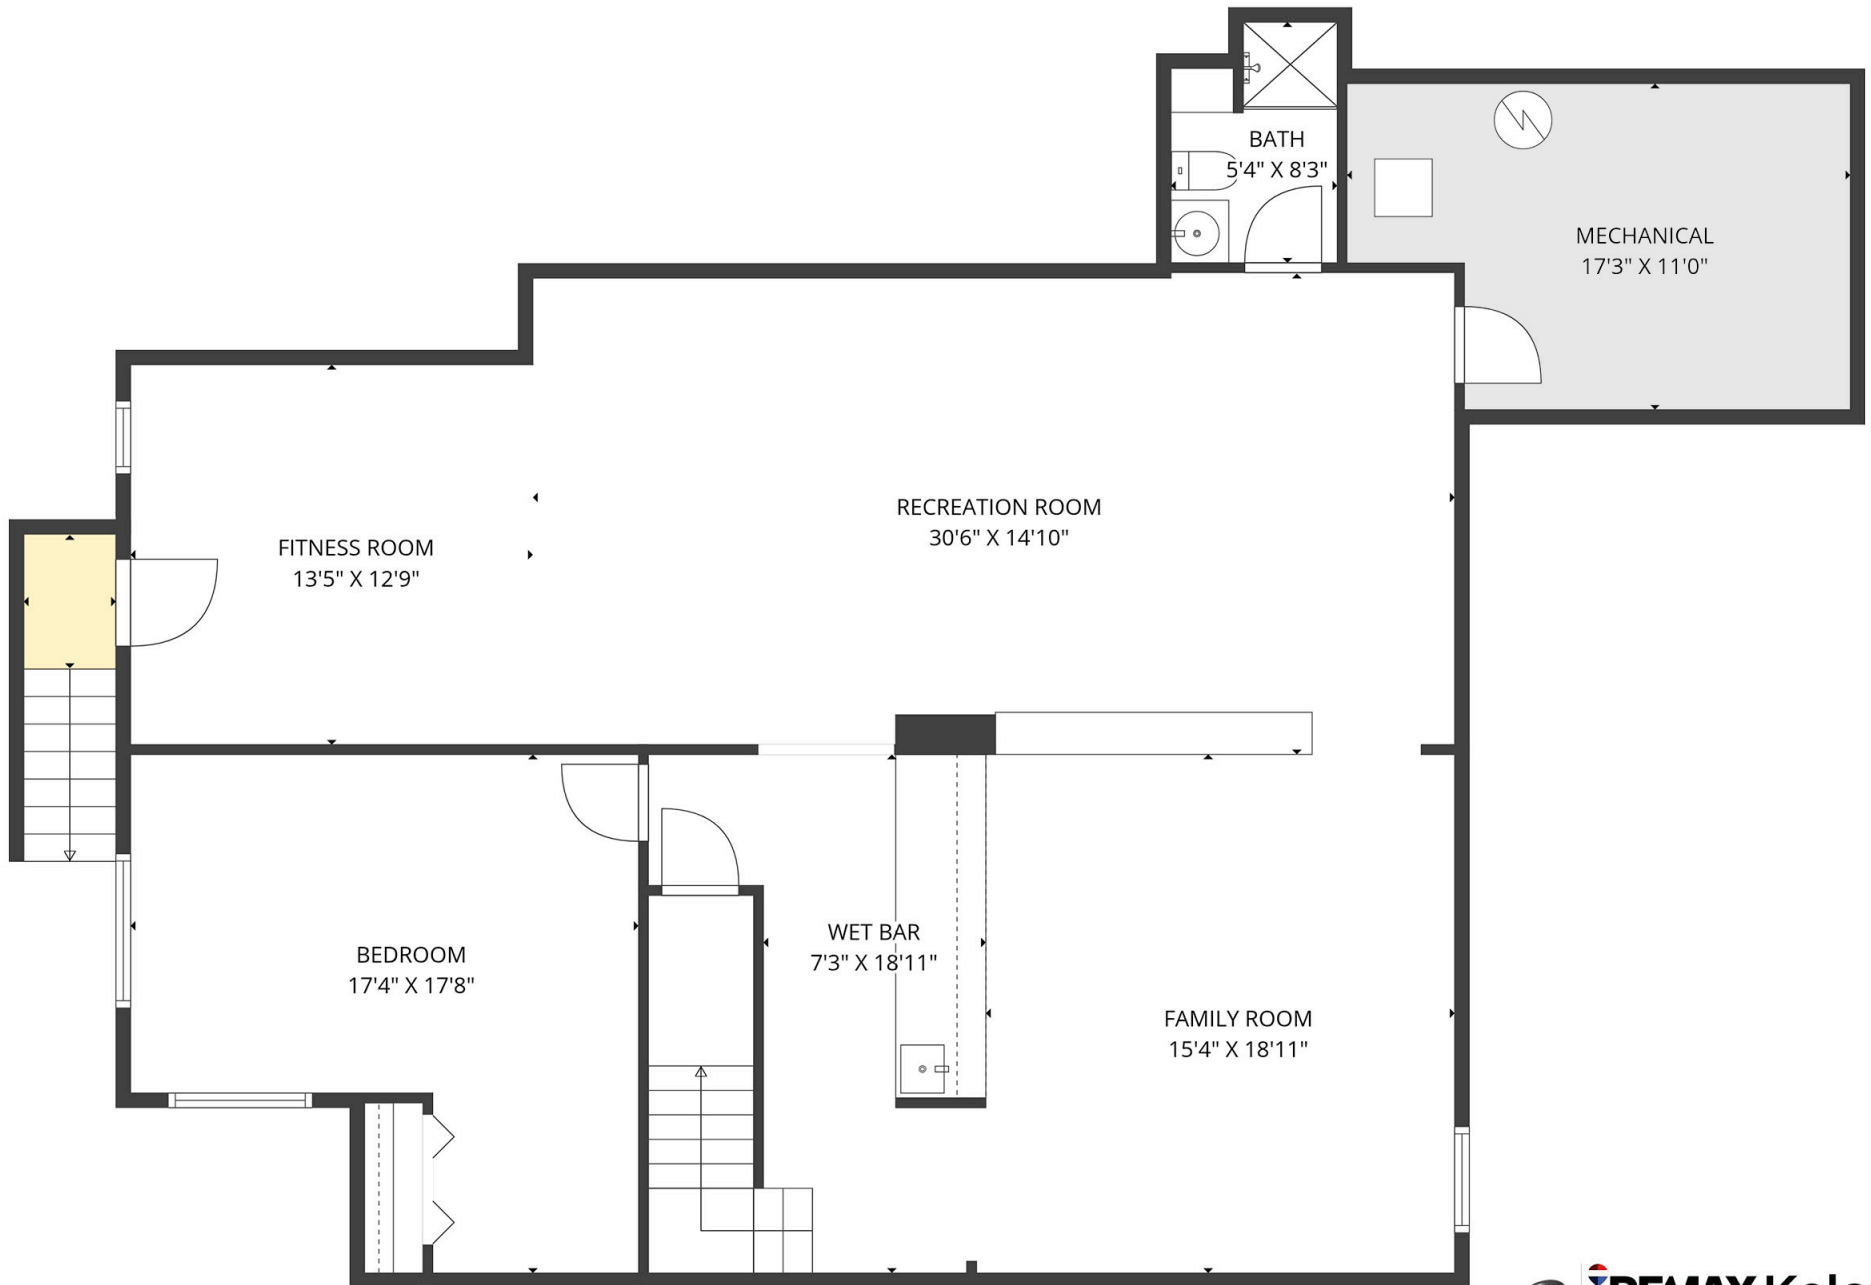

5 BED + DEN | 6 BATH | 4818 SQ.FT
UPPER FLOOR 1295 SQ.FT

1783 MID RIDGE COURT

Stone Sisters | www.StoneSisters.com | (250) 862-7675

Tan & grey regions are excluded from the total floor area. All room dimensions and floor areas must be considered approximate and are subject to independent verification. Dimensions are taken from interior laser measurements.

5 BED + DEN | 6 BATH | 4818 SQ.FT
MAIN FLOOR 1848 SQ.FT

1783 MID RIDGE COURT

Stone Sisters | www.StoneSisters.com | (250) 862-7675

Tan & grey regions are excluded from the total floor area. All room dimensions and floor areas must be considered approximate and are subject to independent verification. Dimensions are taken from interior laser measurements.

5 BED + DEN | 6 BATH | 4818 SQ.FT
LOWER FLOOR 1675 SQ.FT

1783 MID RIDGE COURT

Stone Sisters | www.StoneSisters.com | (250) 862-7675

Tan & grey regions are excluded from the total floor area. All room dimensions and floor areas must be considered approximate and are subject to independent verification. Dimensions are taken from interior laser measurements.

5 BED + DEN | 6 BATH | 4818 SQ.FT
CARRIAGE HOUSE 880 SQ.FT

MAIN FLOOR 680 SQ.FT

LOFT 200 SQ.FT

1783 MID RIDGE COURT

Stone Sisters | www.StoneSisters.com | (250) 862-7675

Tan & grey regions are excluded from the total floor area. All room dimensions and floor areas must be considered approximate and are subject to independent verification. Dimensions are taken from interior laser measurements.