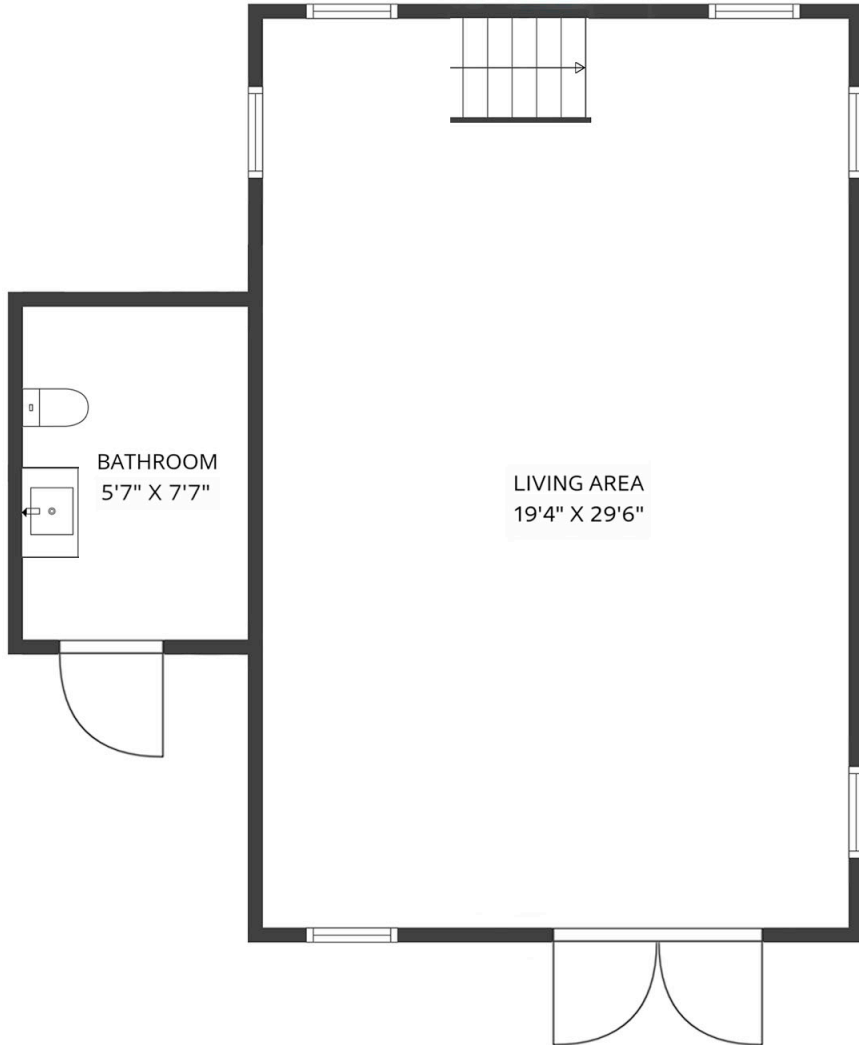

5 BED + DEN | 6 BATH | 4818 SQ.FT
UPPER FLOOR 1295 SQ.FT

1783 MID RIDGE COURT

Stone Sisters | www.StoneSisters.com | (250) 862-7675

Tan & grey regions are excluded from the total floor area. All room dimensions and floor areas must be considered approximate and are subject to independent verification. Dimensions are taken from interior laser measurements.

5 BED + DEN | 6 BATH | 4818 SQ.FT
MAIN FLOOR 1848 SQ.FT

1783 MID RIDGE COURT

Stone Sisters | www.StoneSisters.com | (250) 862-7675

Tan & grey regions are excluded from the total floor area. All room dimensions and floor areas must be considered approximate and are subject to independent verification. Dimensions are taken from interior laser measurements.

5 BED + DEN | 6 BATH | 4818 SQ.FT
LOWER FLOOR 1675 SQ.FT

1783 MID RIDGE COURT

Stone Sisters | www.StoneSisters.com | (250) 862-7675

Tan & grey regions are excluded from the total floor area. All room dimensions and floor areas must be considered approximate and are subject to independent verification. Dimensions are taken from interior laser measurements.

5 BED + DEN | 6 BATH | 4818 SQ.FT
CARRIAGE HOUSE 880 SQ.FT

MAIN FLOOR 680 SQ.FT

LOFT 200 SQ.FT

1783 MID RIDGE COURT

Stone Sisters | www.StoneSisters.com | (250) 862-7675

Tan & grey regions are excluded from the total floor area. All room dimensions and floor areas must be considered approximate and are subject to independent verification. Dimensions are taken from interior laser measurements.