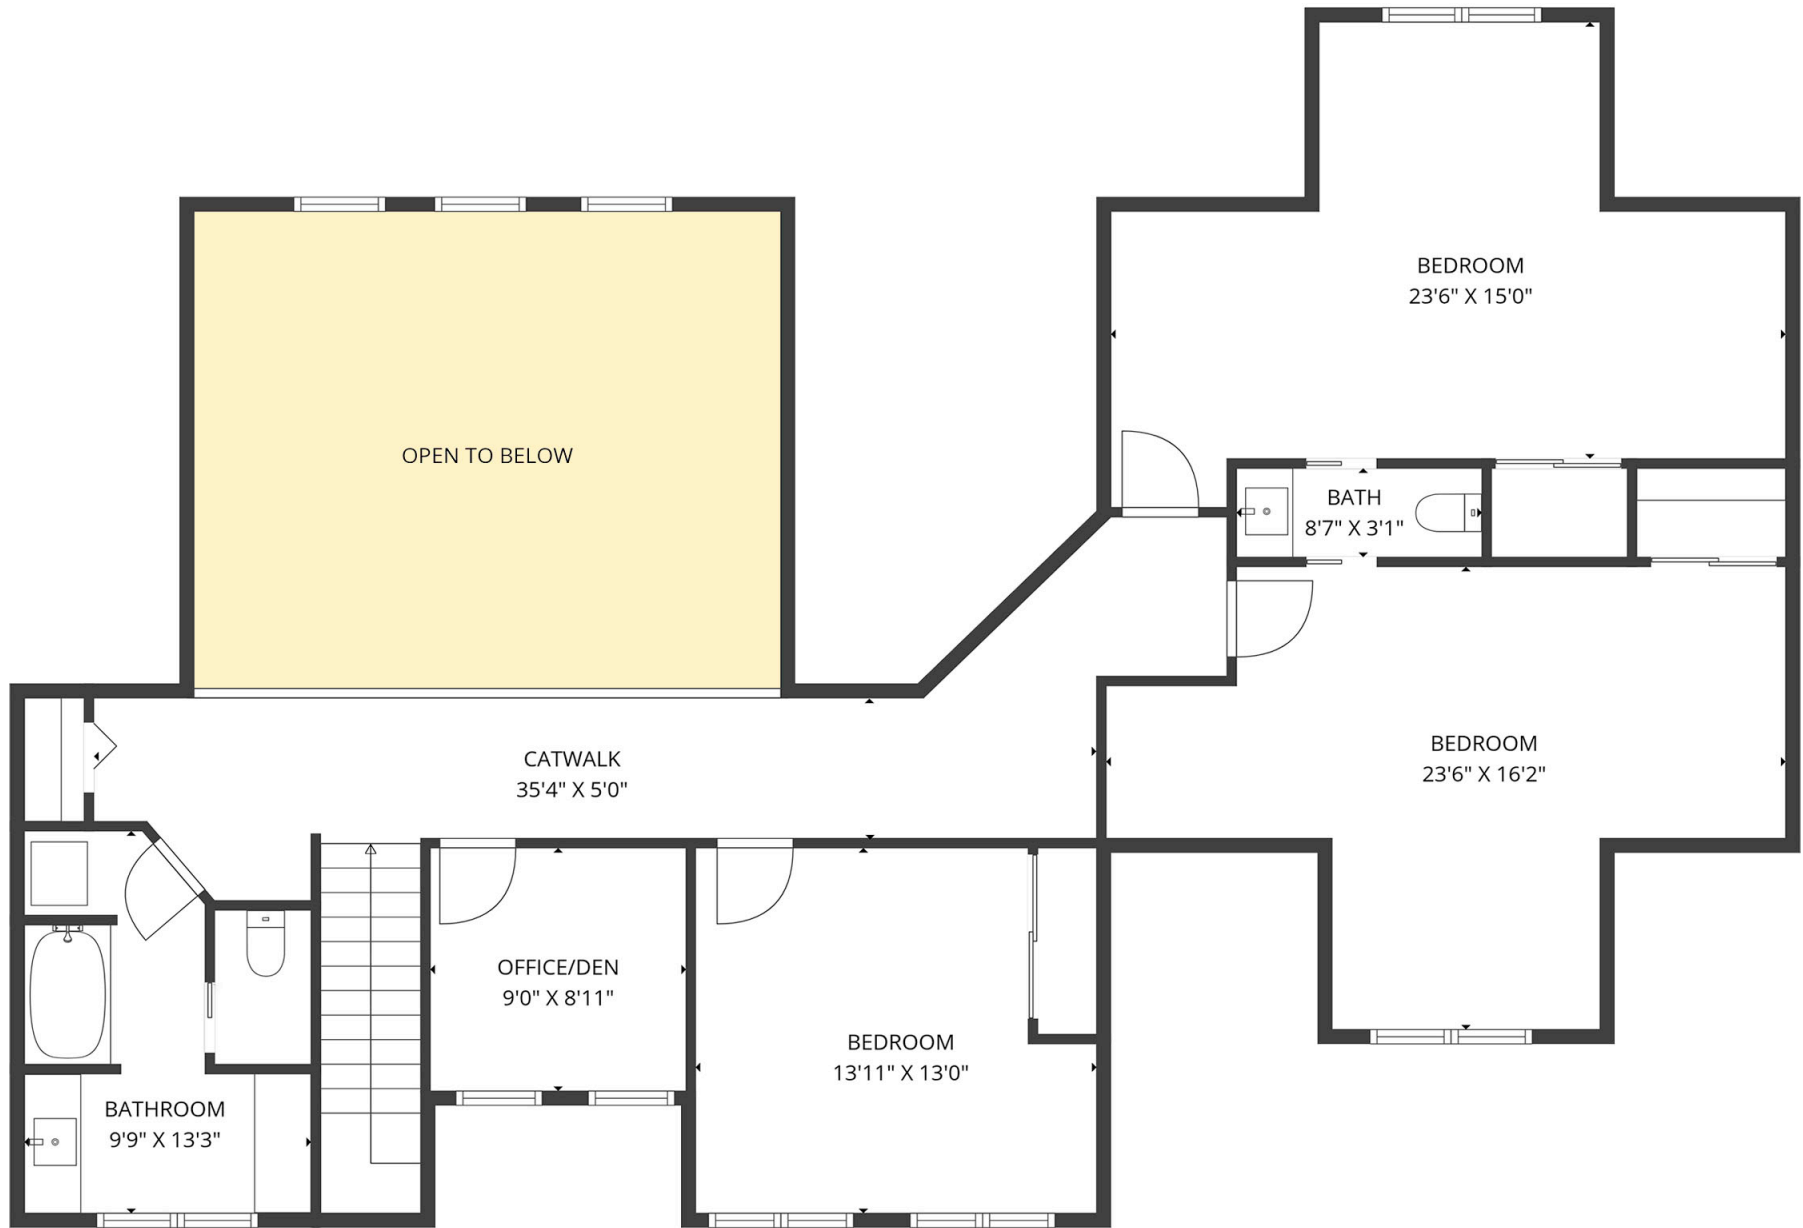

5 BED + DEN | 6 BATH | 4818 SQ.FT
UPPER FLOOR 1295 SQ.FT

1783 MID RIDGE COURT

Stone Sisters | www.StoneSisters.com | (250) 862-7675

Tan & grey regions are excluded from the total floor area. All room dimensions and floor areas must be considered approximate and are subject to independent verification. Dimensions are taken from interior laser measurements.

5 BED + DEN | 6 BATH | 4818 SQ.FT
MAIN FLOOR 1848 SQ.FT

1783 MID RIDGE COURT

Stone Sisters | www.StoneSisters.com | (250) 862-7675

Tan & grey regions are excluded from the total floor area. All room dimensions and floor areas must be considered approximate and are subject to independent verification. Dimensions are taken from interior laser measurements.

5 BED + DEN | 6 BATH | 4818 SQ.FT
LOWER FLOOR 1675 SQ.FT

1783 MID RIDGE COURT

Stone Sisters | www.StoneSisters.com | (250) 862-7675

Tan & grey regions are excluded from the total floor area. All room dimensions and floor areas must be considered approximate and are subject to independent verification. Dimensions are taken from interior laser measurements.

5 BED + DEN | 6 BATH | 4818 SQ.FT
CARRIAGE HOUSE 880 SQ.FT

MAIN FLOOR 680 SQ.FT

LOFT 200 SQ.FT

1783 MID RIDGE COURT

Stone Sisters | www.StoneSisters.com | (250) 862-7675

Tan & grey regions are excluded from the total floor area. All room dimensions and floor areas must be considered approximate and are subject to independent verification. Dimensions are taken from interior laser measurements.