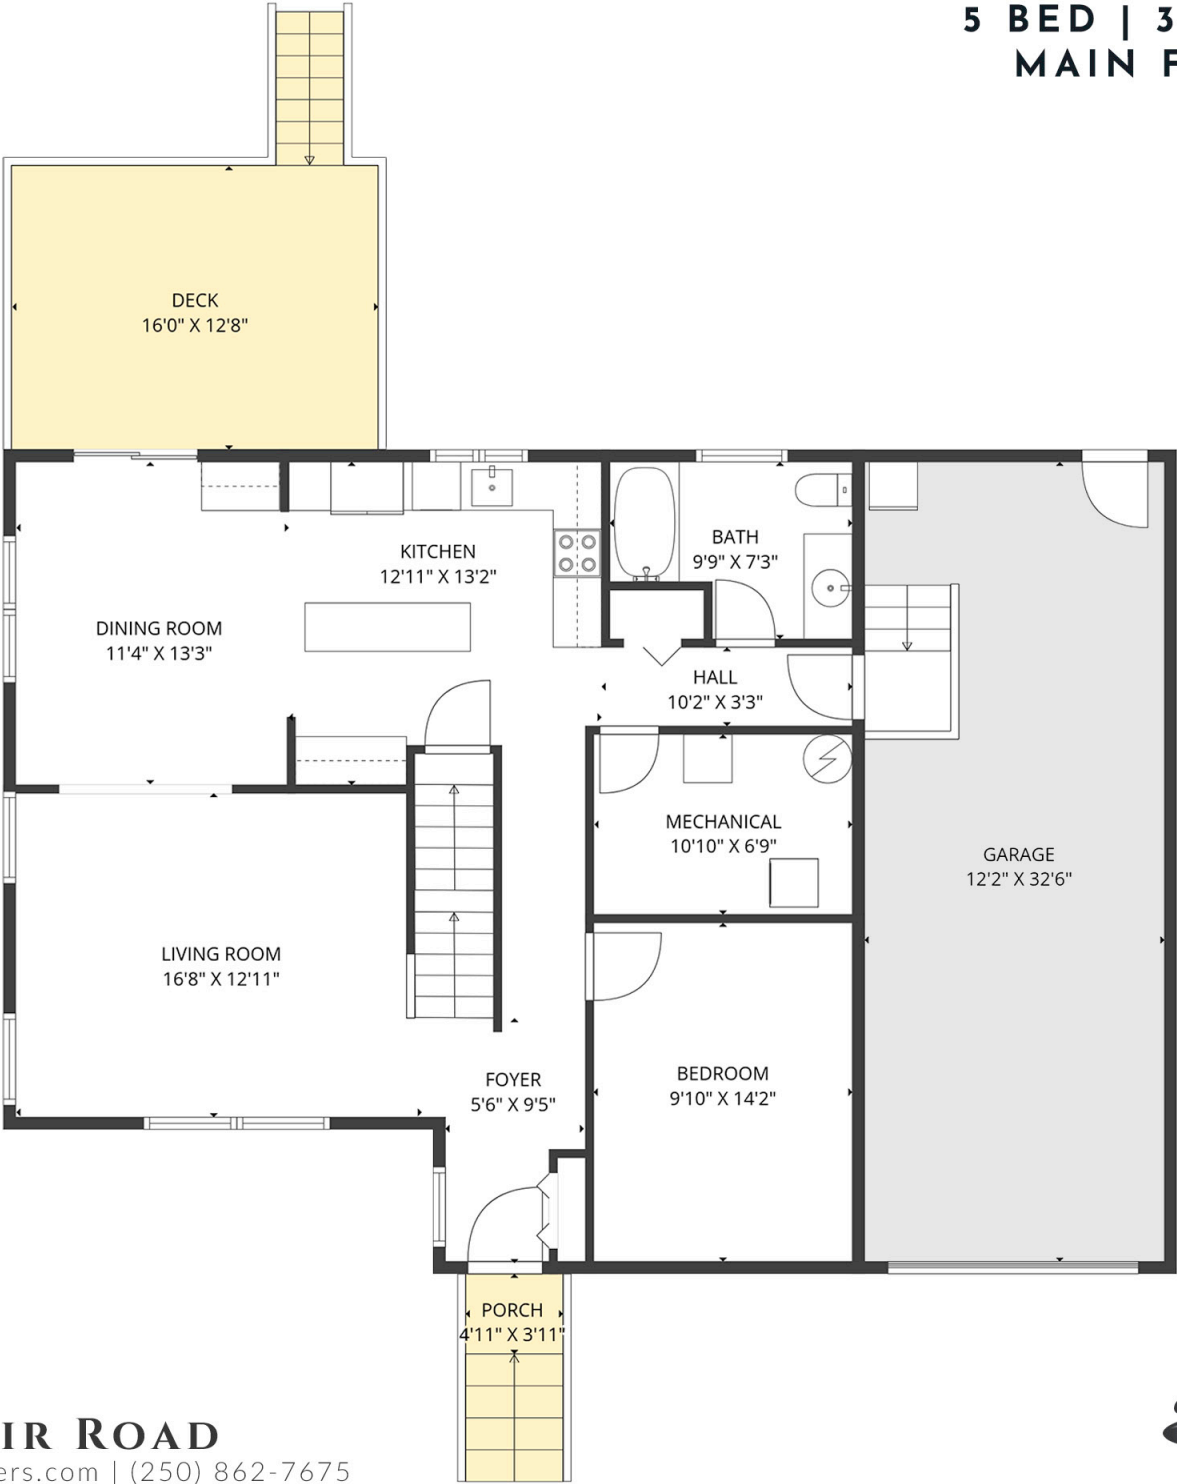

5 BED | 3 BATH | 3094 SQ.FT  
UPPER FLOOR 911 SQ.FT

## 940 MAYFAIR ROAD

Stone Sisters | [www.StoneSisters.com](http://www.StoneSisters.com) | (250) 862-7675

Tan & grey regions are excluded from the total floor area. All room dimensions and floor areas must be considered approximate and are subject to independent verification. Dimensions are taken from interior laser measurements.

5 BED | 3 BATH | 3094 SQ.FT  
MAIN FLOOR 1133 SQ.FT

**940 MAYFAIR ROAD**

Stone Sisters | [www.StoneSisters.com](http://www.StoneSisters.com) | (250) 862-7675

Tan & grey regions are excluded from the total floor area. All room dimensions and floor areas must be considered approximate and are subject to independent verification. Dimensions are taken from interior laser measurements.

5 BED | 3 BATH | 3094 SQ.FT  
LOWER FLOOR 1050 SQ.FT

**940 MAYFAIR ROAD**

Stone Sisters | [www.StoneSisters.com](http://www.StoneSisters.com) | (250) 862-7675

Tan & grey regions are excluded from the total floor area. All room dimensions and floor areas must be considered approximate and are subject to independent verification. Dimensions are taken from interior laser measurements.