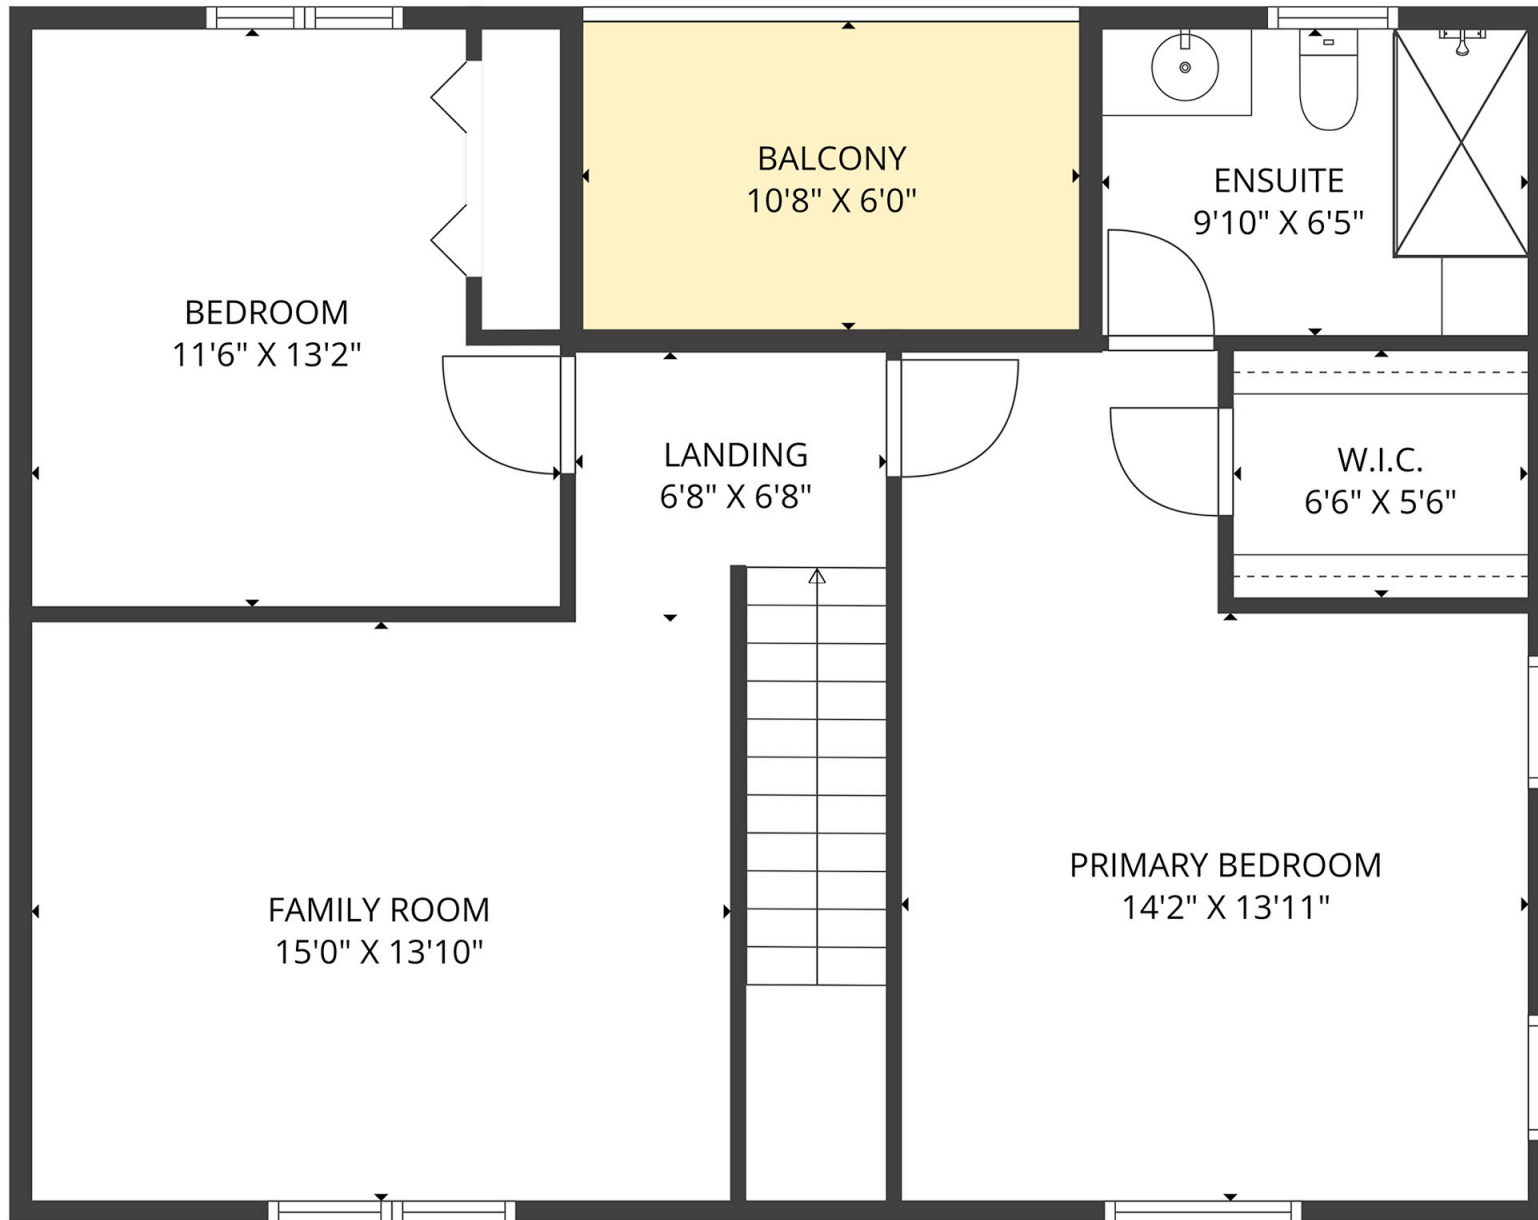

5 BED | 3 BATH | 3094 SQ.FT  
UPPER FLOOR 911 SQ.FT

## 940 MAYFAIR ROAD

Stone Sisters | [www.StoneSisters.com](http://www.StoneSisters.com) | (250) 862-7675

Tan & grey regions are excluded from the total floor area. All room dimensions and floor areas must be considered approximate and are subject to independent verification. Dimensions are taken from interior laser measurements.

5 BED | 3 BATH | 3094 SQ.FT  
MAIN FLOOR 1133 SQ.FT

**940 MAYFAIR ROAD**

Stone Sisters | [www.StoneSisters.com](http://www.StoneSisters.com) | (250) 862-7675

Tan & grey regions are excluded from the total floor area. All room dimensions and floor areas must be considered approximate and are subject to independent verification. Dimensions are taken from interior laser measurements.

5 BED | 3 BATH | 3094 SQ.FT  
LOWER FLOOR 1050 SQ.FT

**940 MAYFAIR ROAD**

Stone Sisters | [www.StoneSisters.com](http://www.StoneSisters.com) | (250) 862-7675

Tan & grey regions are excluded from the total floor area. All room dimensions and floor areas must be considered approximate and are subject to independent verification. Dimensions are taken from interior laser measurements.