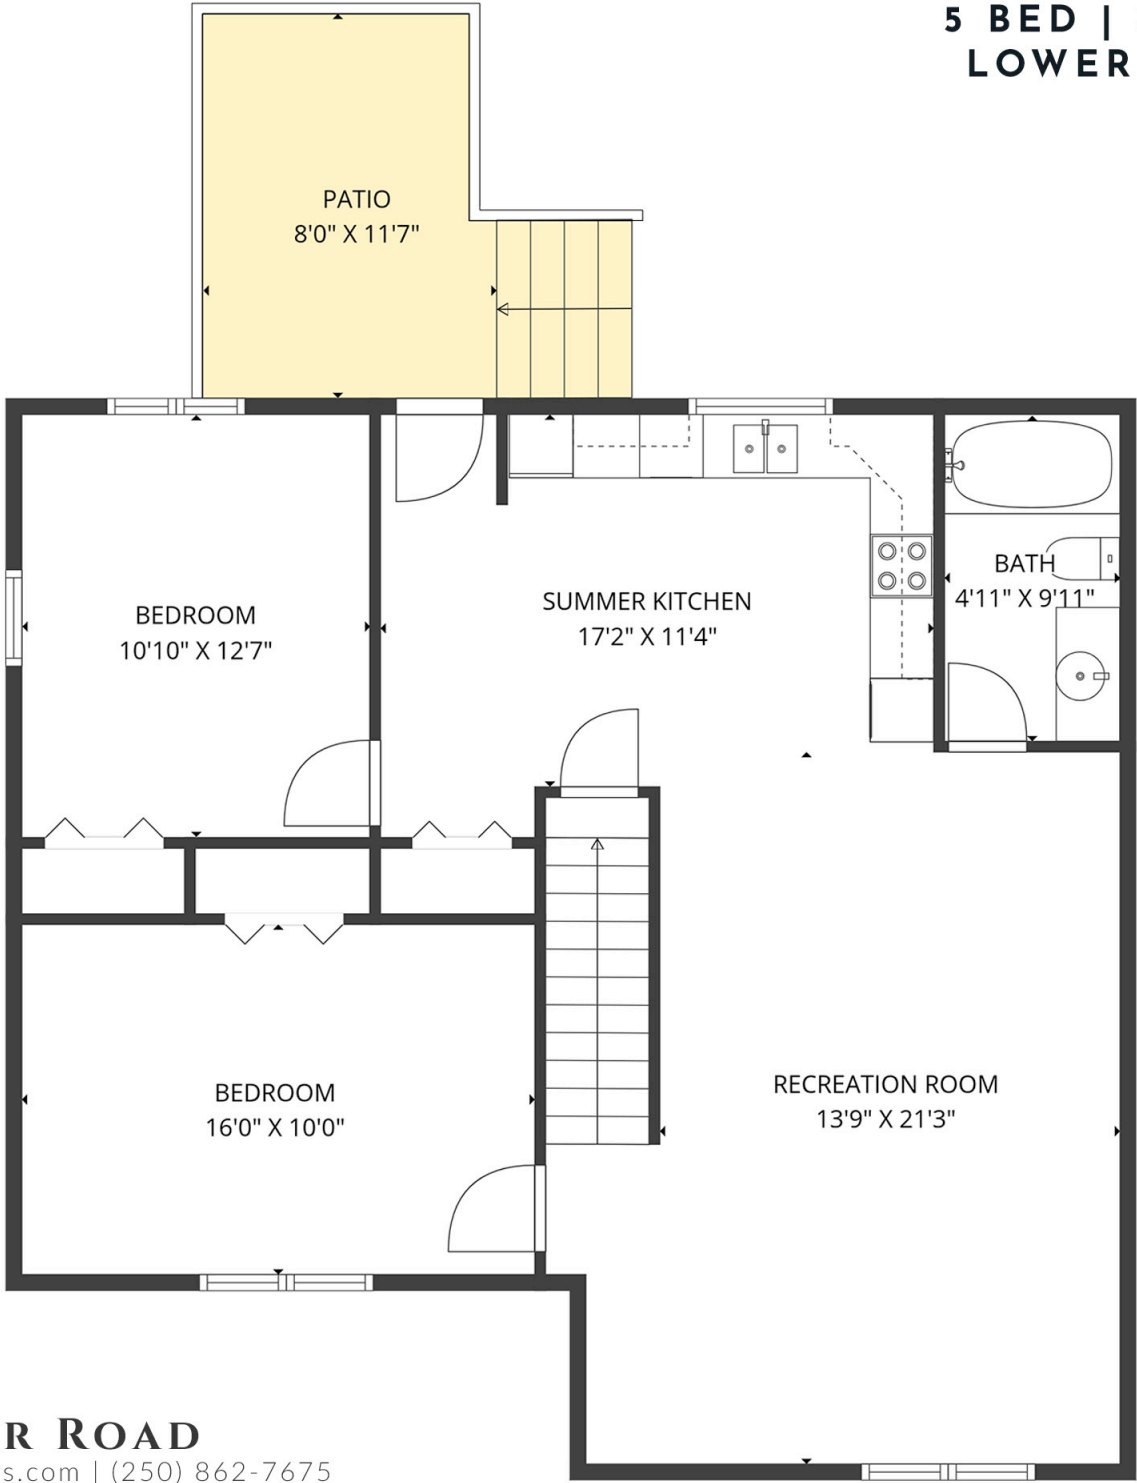

5 BED | 3 BATH | 3094 SQ.FT  
UPPER FLOOR 911 SQ.FT

5 BED | 3 BATH | 3094 SQ.FT  
MAIN FLOOR 1133 SQ.FT

**940 MAYFAIR ROAD**

Stone Sisters | [www.StoneSisters.com](http://www.StoneSisters.com) | (250) 862-7675

Tan & grey regions are excluded from the total floor area. All room dimensions and floor areas must be considered approximate and are subject to independent verification. Dimensions are taken from interior laser measurements.

5 BED | 3 BATH | 3094 SQ.FT  
LOWER FLOOR 1050 SQ.FT

**940 MAYFAIR ROAD**

Stone Sisters | [www.StoneSisters.com](http://www.StoneSisters.com) | (250) 862-7675

Tan & grey regions are excluded from the total floor area. All room dimensions and floor areas must be considered approximate and are subject to independent verification. Dimensions are taken from interior laser measurements.