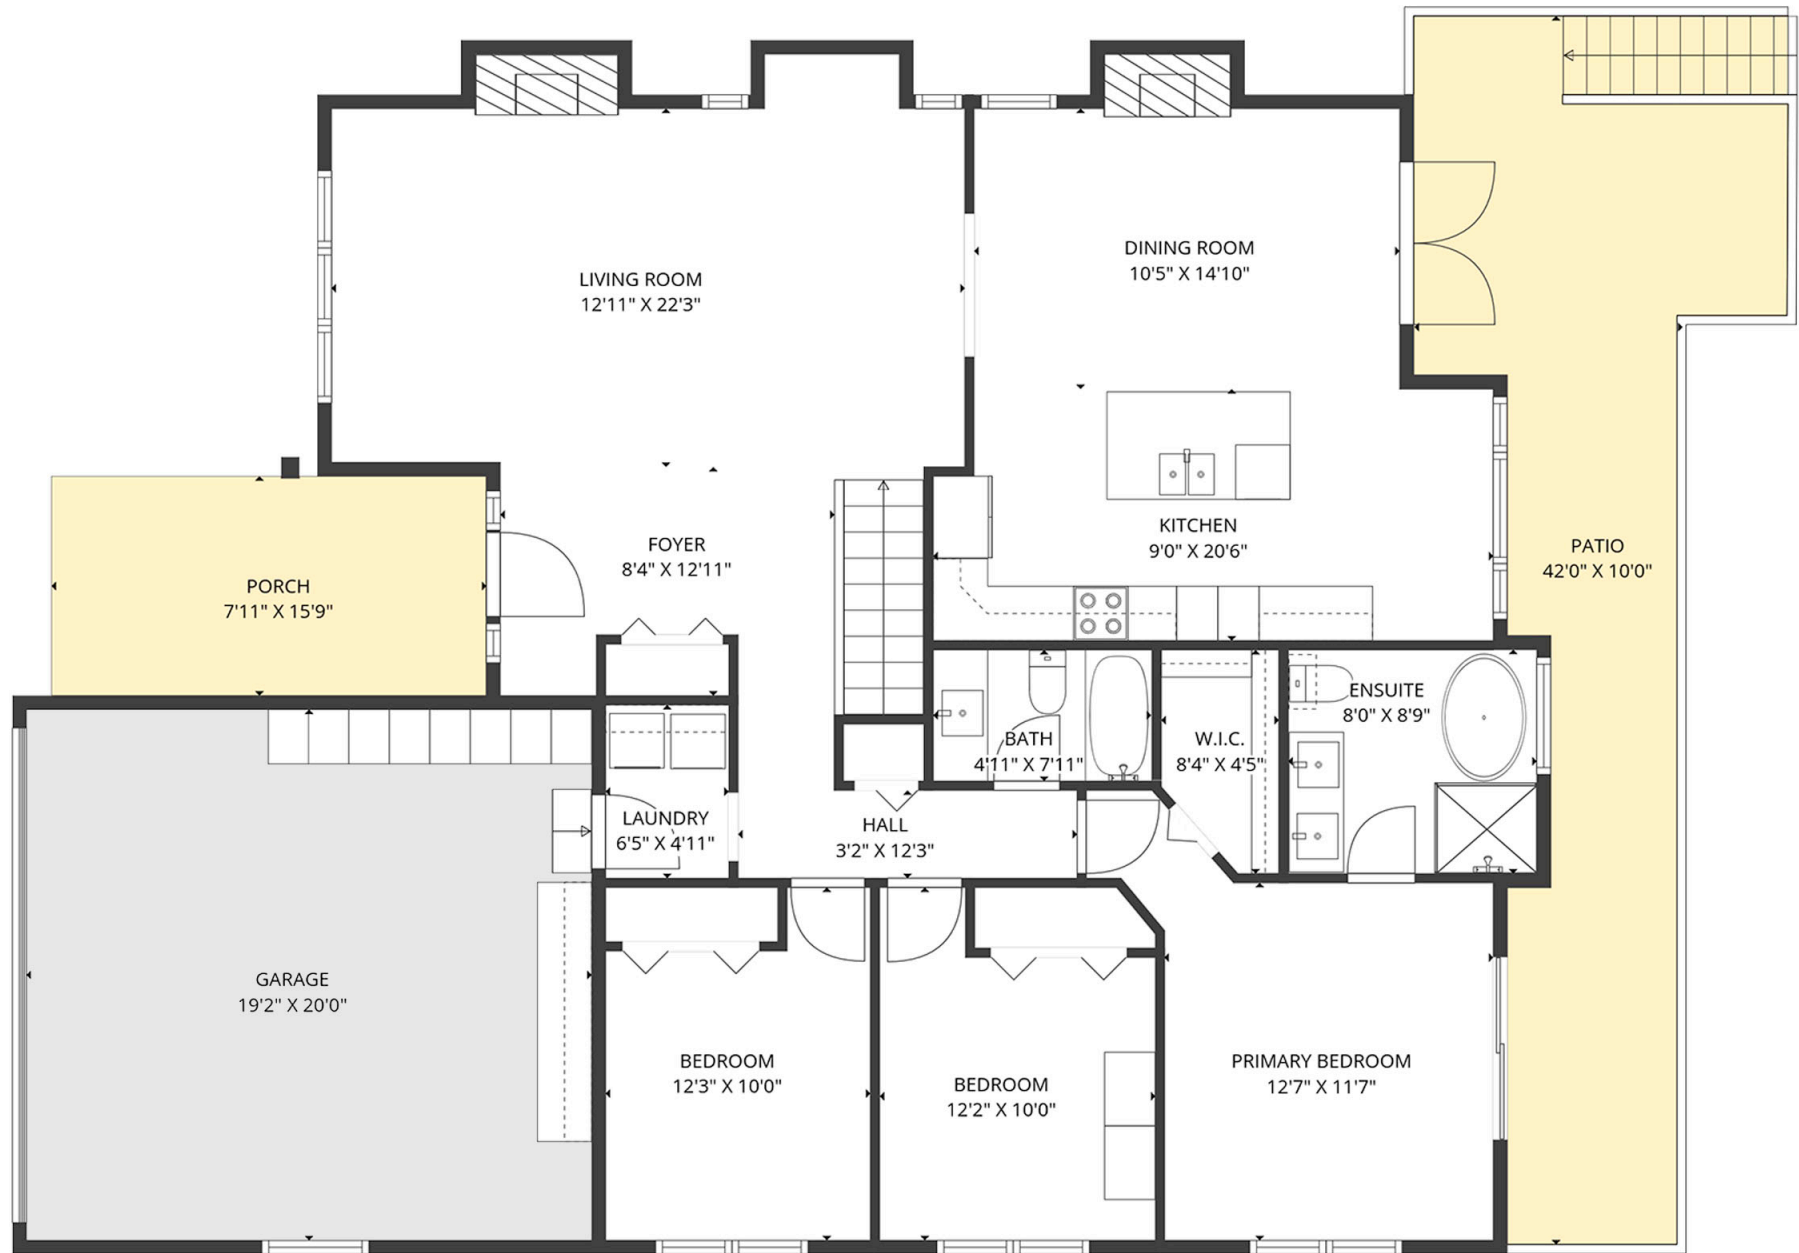

5 BED | 3 BATH | 3033 SQ.FT
UPPER FLOOR 1545 SQ.FT

1061 CALEDONIA WAY

Stone Sisters | www.StoneSisters.com | (250) 862-7675

Tan & grey regions are excluded from the total floor area. All room dimensions and floor areas must be considered approximate and are subject to independent verification. Dimensions are taken from interior laser measurements.

5 BED | 3 BATH | 3033 SQ.FT
LOWER FLOOR 1488 SQ.FT

1061 CALEDONIA WAY

Stone Sisters | www.StoneSisters.com | (250) 862-7675

Tan & grey regions are excluded from the total floor area. All room dimensions and floor areas must be considered approximate and are subject to independent verification. Dimensions are taken from interior laser measurements.