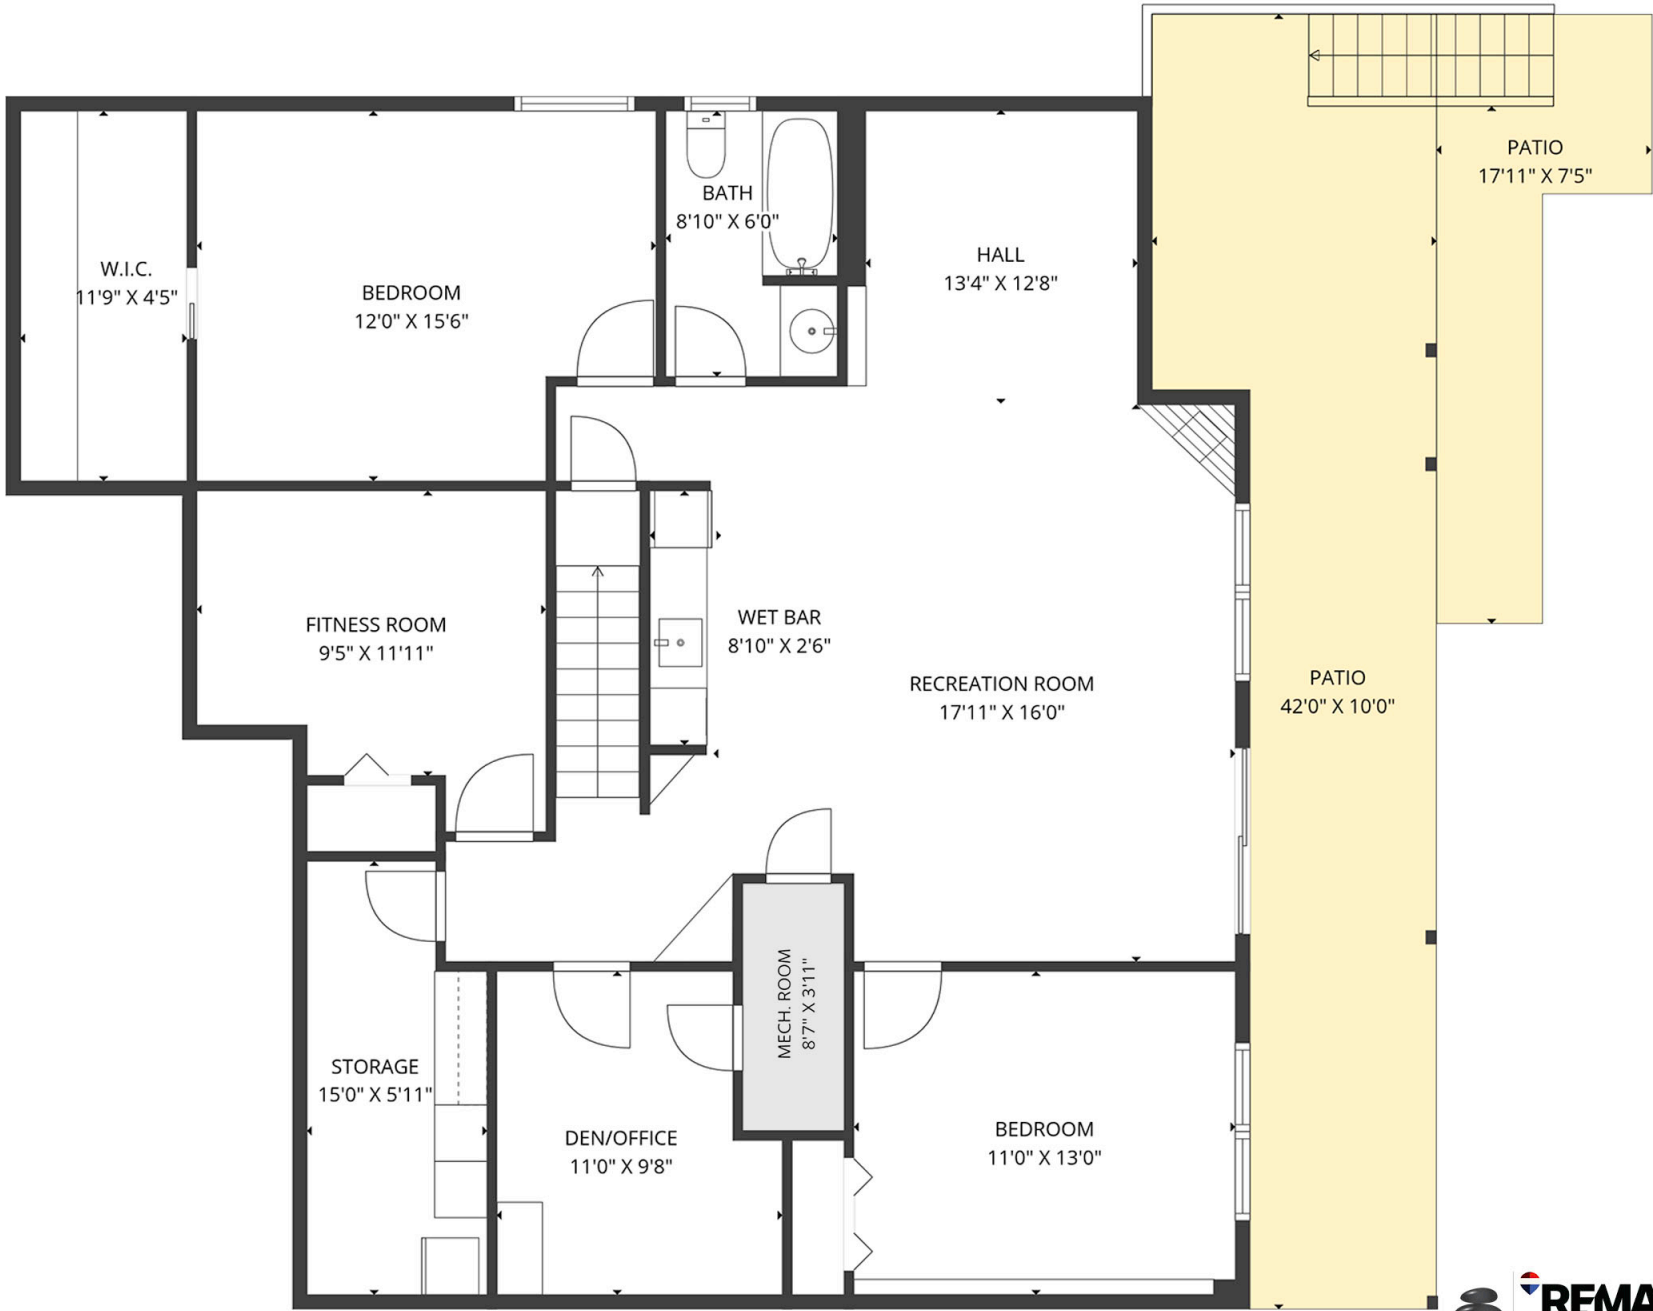

5 BED | 3 BATH | 3033 SQ.FT
UPPER FLOOR 1545 SQ.FT

1061 CALEDONIA WAY

Stone Sisters | www.StoneSisters.com | (250) 862-7675

Tan & grey regions are excluded from the total floor area. All room dimensions and floor areas must be considered approximate and are subject to independent verification. Dimensions are taken from interior laser measurements.

5 BED | 3 BATH | 3033 SQ.FT
LOWER FLOOR 1488 SQ.FT

1061 CALEDONIA WAY

Stone Sisters | www.StoneSisters.com | (250) 862-7675

Tan & grey regions are excluded from the total floor area. All room dimensions and floor areas must be considered approximate and are subject to independent verification. Dimensions are taken from interior laser measurements.