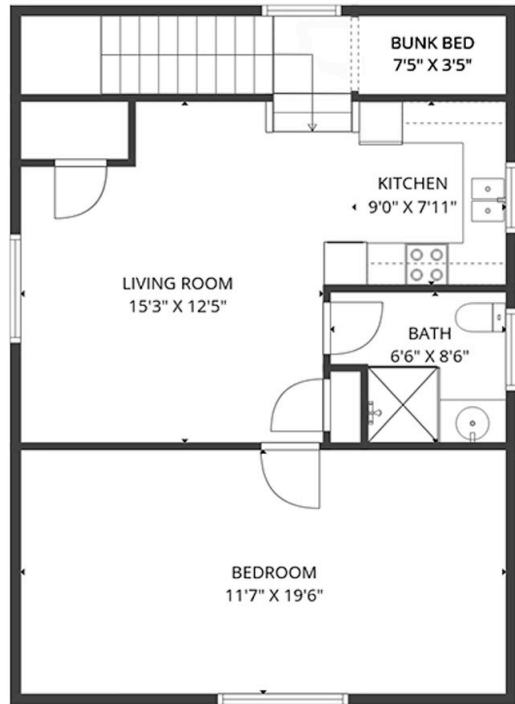

4 BED | 3.5 BATH | 3805 SQ.FT
LOWER FLOOR 1891 SQ.FT

385 CADDER AVENUE

Stone Sisters | www.StoneSisters.com | (250) 862-7675

Tan & grey regions are excluded from the total floor area. All room dimensions and floor areas must be considered approximate and are subject to independent verification. Dimensions are taken from interior laser measurements.

4 BED | 3.5 BATH | 3805 SQ.FT
UPPER FLOOR 1321 SQ.FT
CARRIAGE HOUSE 593 SQ.FT

CARRIAGE HOUSE

385 CADDER AVENUE

Stone Sisters | www.StoneSisters.com | (250) 862-7675

Tan & grey regions are excluded from the total floor area. All room dimensions and floor areas must be considered approximate and are subject to independent verification. Dimensions are taken from interior laser measurements.