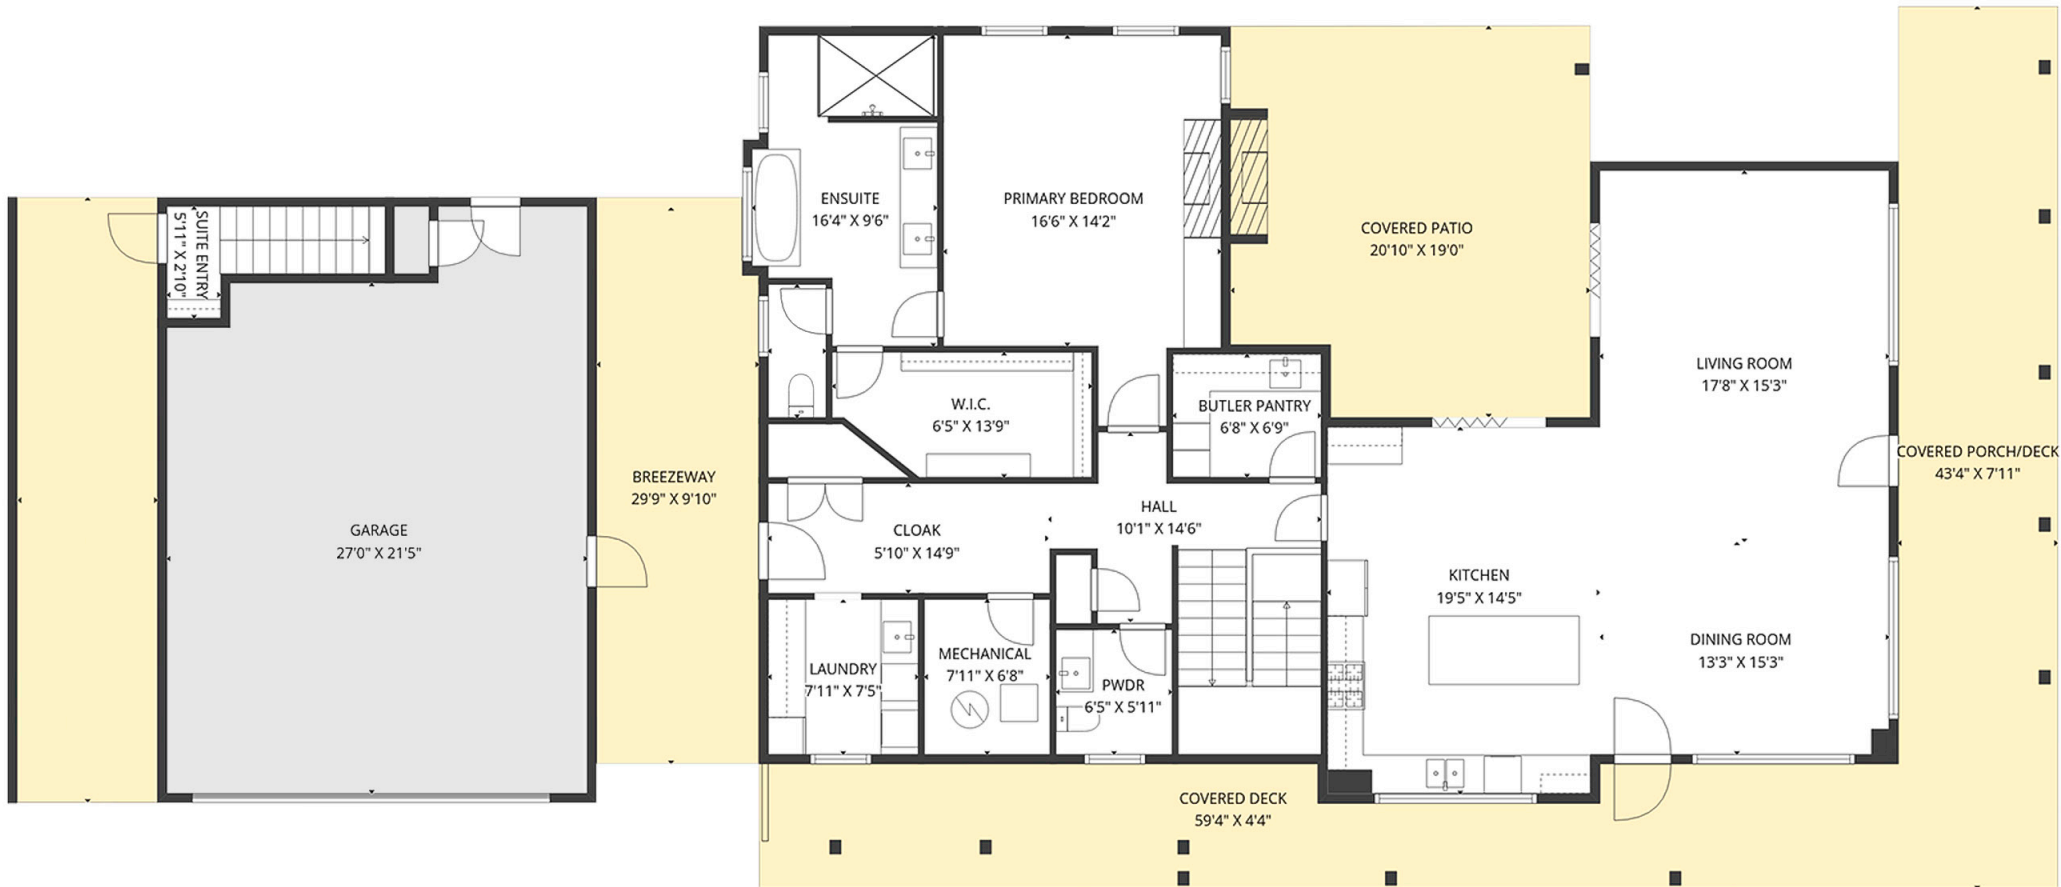

4 BED | 3.5 BATH | 3805 SQ.FT
LOWER FLOOR 1891 SQ.FT

385 CADDER AVENUE

Stone Sisters | www.StoneSisters.com | (250) 862-7675

Tan & grey regions are excluded from the total floor area. All room dimensions and floor areas must be considered approximate and are subject to independent verification. Dimensions are taken from interior laser measurements.

4 BED | 3.5 BATH | 3805 SQ.FT
UPPER FLOOR 1321 SQ.FT
CARRIAGE HOUSE 593 SQ.FT

CARRIAGE HOUSE

385 CADDER AVENUE

Stone Sisters | www.StoneSisters.com | (250) 862-7675

Tan & grey regions are excluded from the total floor area. All room dimensions and floor areas must be considered approximate and are subject to independent verification. Dimensions are taken from interior laser measurements.