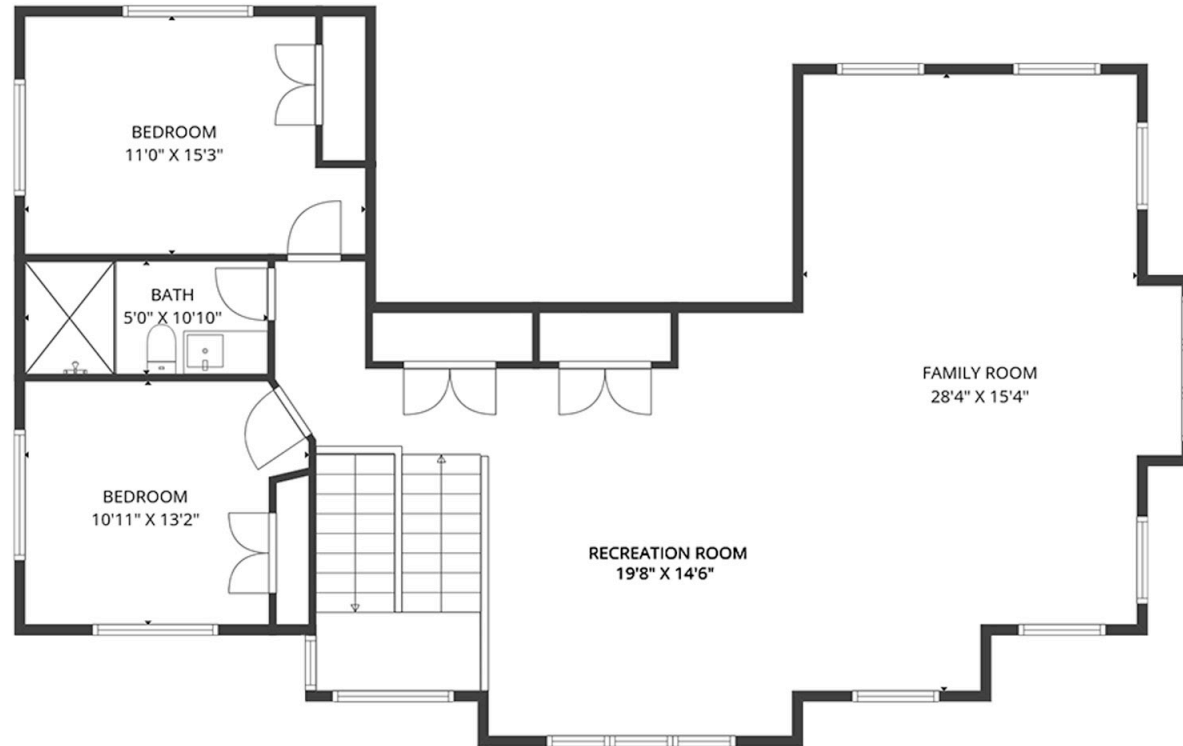

4 BED | 3.5 BATH | 3805 SQ.FT
LOWER FLOOR 1891 SQ.FT

385 CADDER AVENUE

Stone Sisters | www.StoneSisters.com | (250) 862-7675

Tan & grey regions are excluded from the total floor area. All room dimensions and floor areas must be considered approximate and are subject to independent verification. Dimensions are taken from interior laser measurements.

4 BED | 3.5 BATH | 3805 SQ.FT
UPPER FLOOR 1321 SQ.FT
CARRIAGE HOUSE 593 SQ.FT

CARRIAGE HOUSE

385 CADDER AVENUE

Stone Sisters | www.StoneSisters.com | (250) 862-7675

Tan & grey regions are excluded from the total floor area. All room dimensions and floor areas must be considered approximate and are subject to independent verification. Dimensions are taken from interior laser measurements.