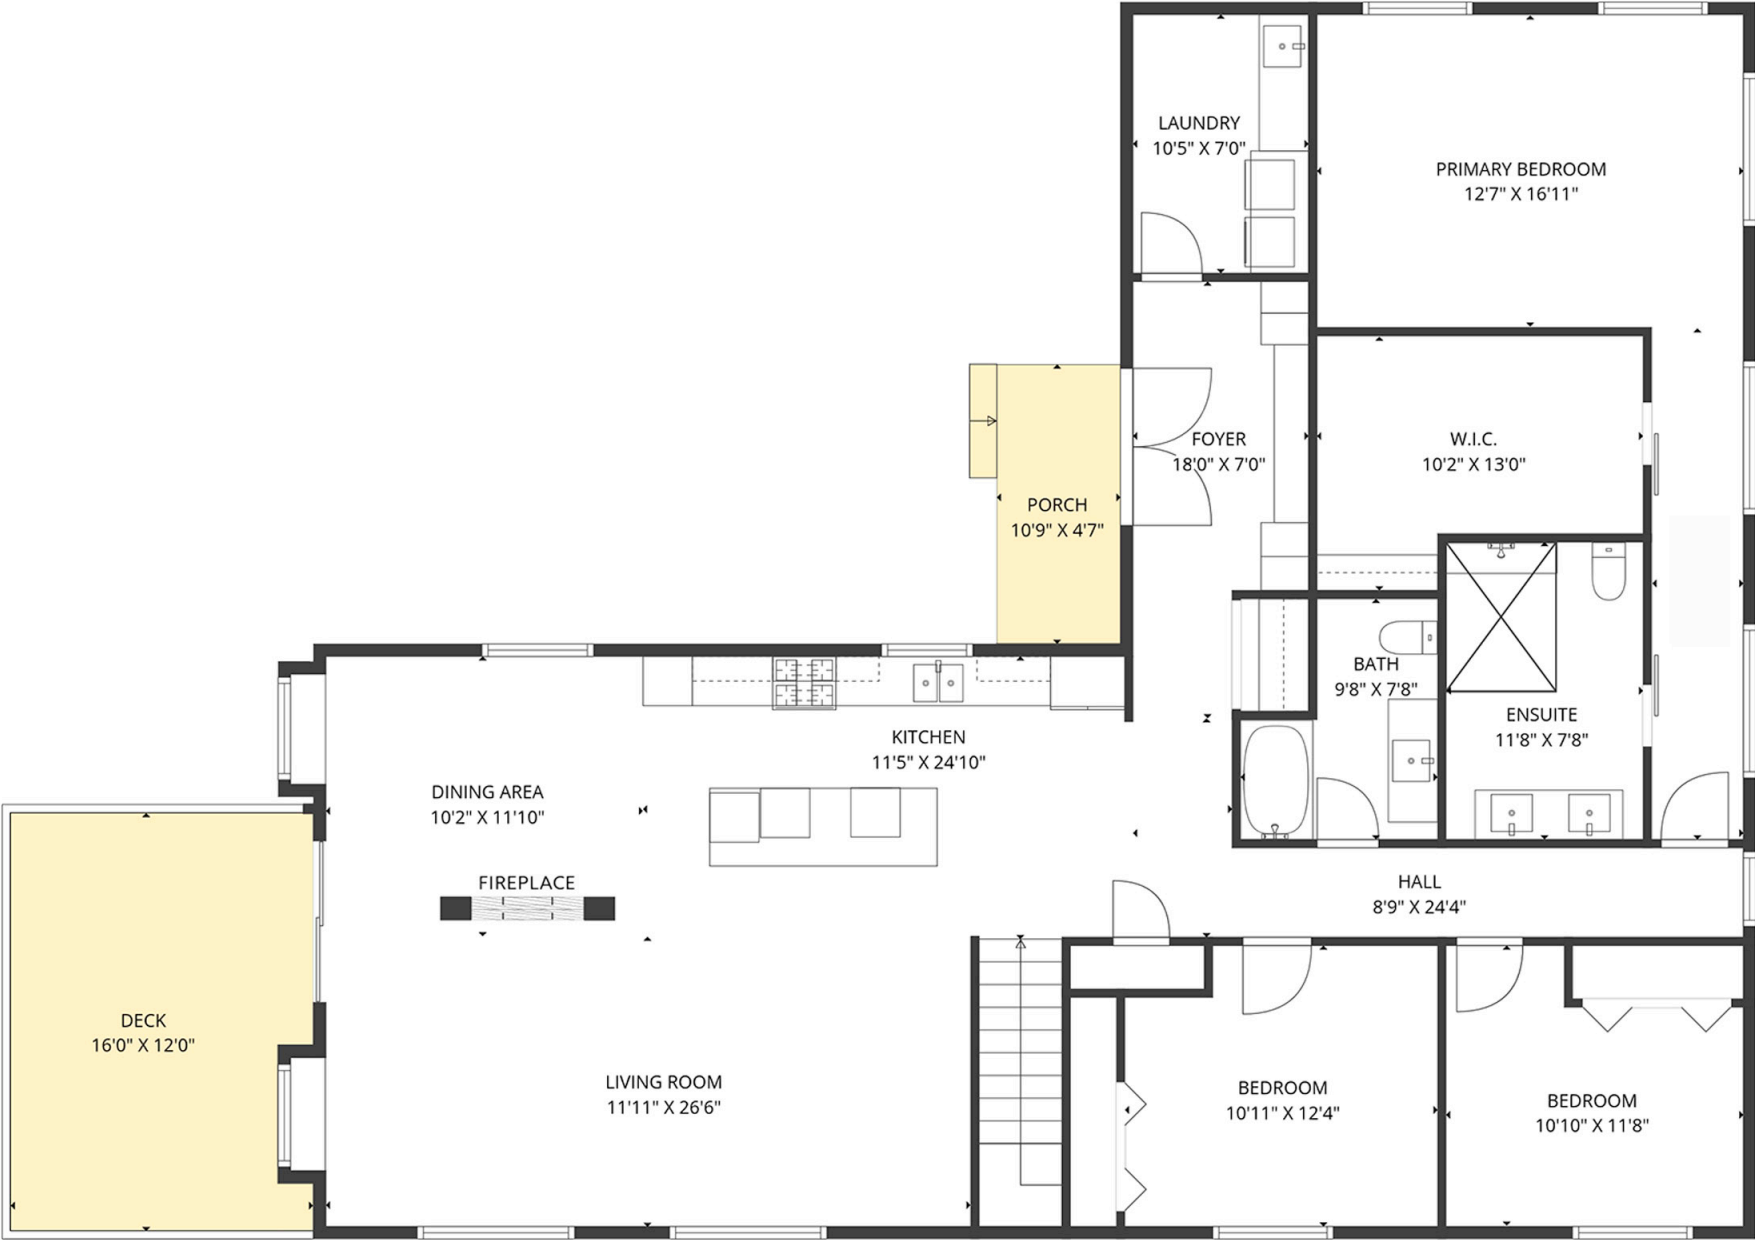

5 BED | 3 BATH | 3245 SQ.FT
UPPER FLOOR 2019 SQ.FT

10942 RUSSELL ROAD

Stone Sisters | www.StoneSisters.com | (250) 862-7675

Tan & grey regions are excluded from the total floor area. All room dimensions and floor areas must be considered approximate and are subject to independent verification. Dimensions are taken from interior laser measurements.

5 BED | 3 BATH | 3245 SQ.FT
LOWER FLOOR 1226 SQ.FT

10942 RUSSELL ROAD

Stone Sisters | www.StoneSisters.com | (250) 862-7675

Tan & grey regions are excluded from the total floor area. All room dimensions and floor areas must be considered approximate and are subject to independent verification. Dimensions are taken from interior laser measurements.