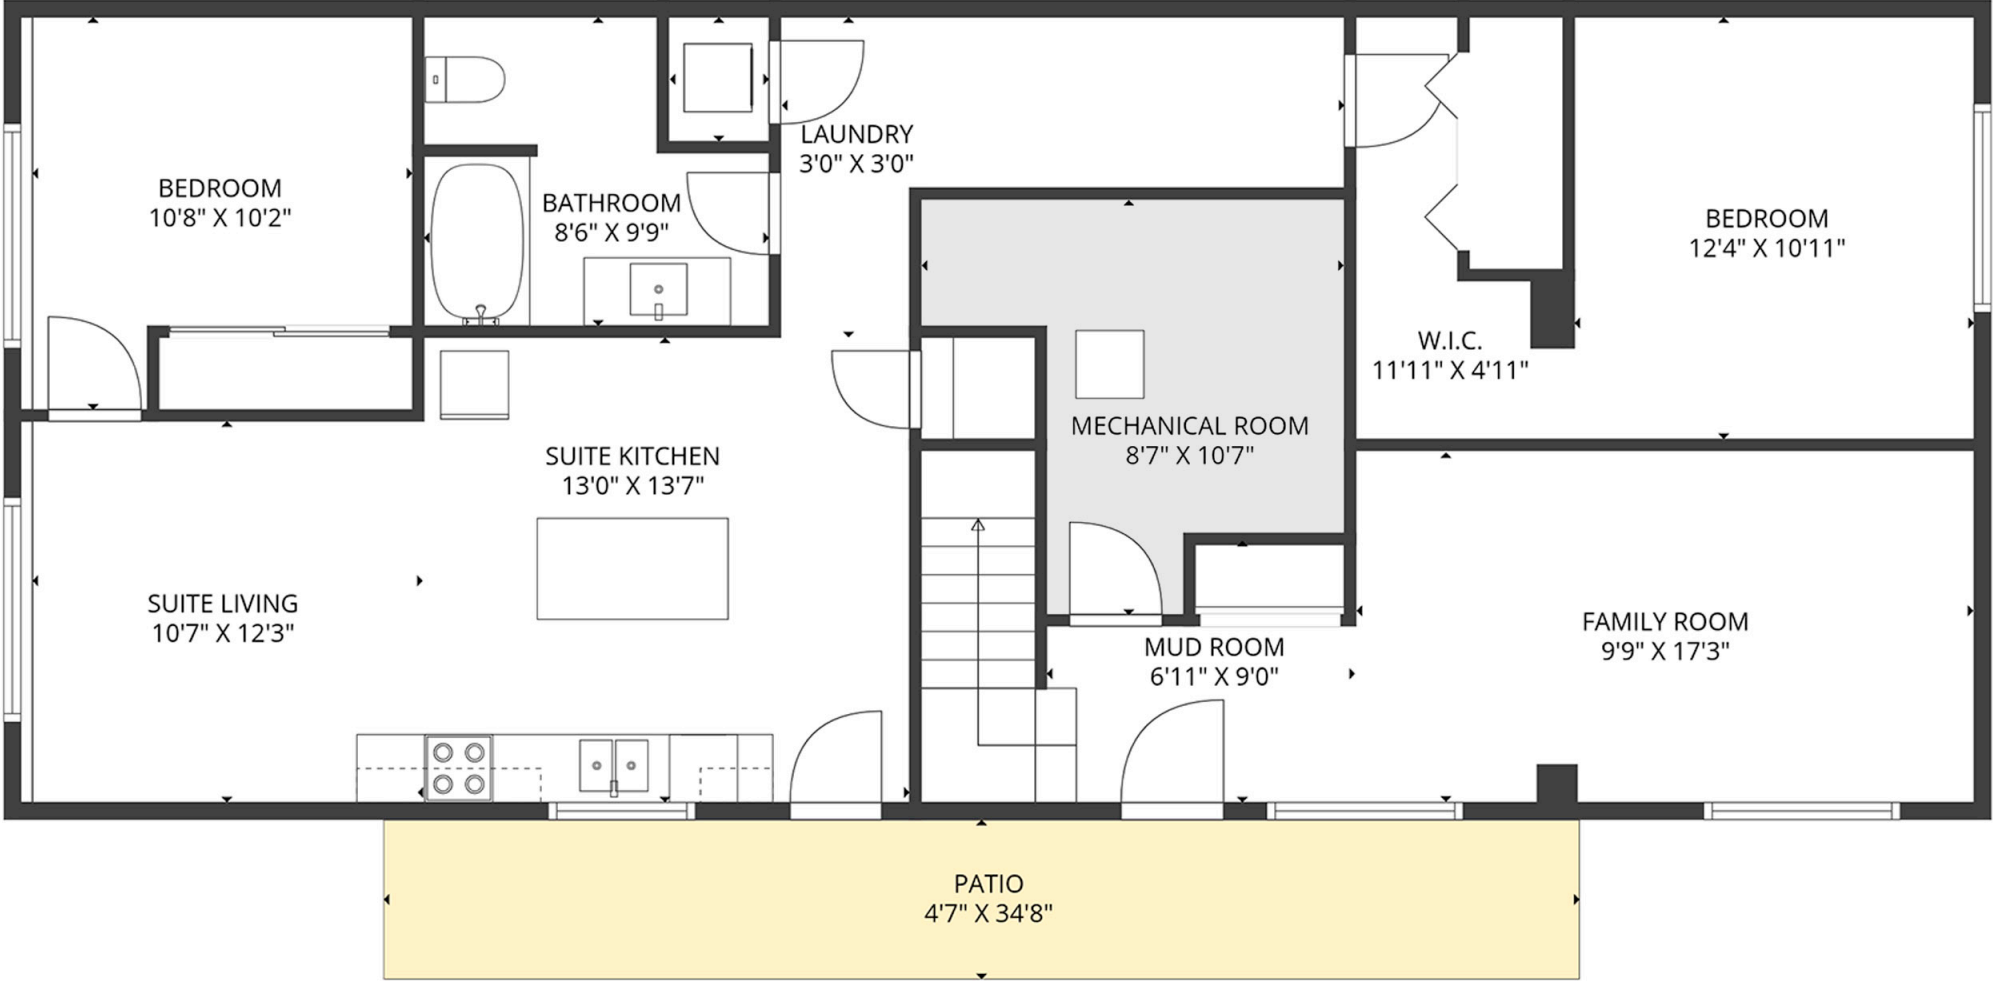

5 BED | 3 BATH | 3245 SQ.FT
UPPER FLOOR 2019 SQ.FT

10942 RUSSELL ROAD

Stone Sisters | www.StoneSisters.com | (250) 862-7675

Tan & grey regions are excluded from the total floor area. All room dimensions and floor areas must be considered approximate and are subject to independent verification. Dimensions are taken from interior laser measurements.

5 BED | 3 BATH | 3245 SQ.FT
LOWER FLOOR 1226 SQ.FT

10942 RUSSELL ROAD

Stone Sisters | www.StoneSisters.com | (250) 862-7675

Tan & grey regions are excluded from the total floor area. All room dimensions and floor areas must be considered approximate and are subject to independent verification. Dimensions are taken from interior laser measurements.