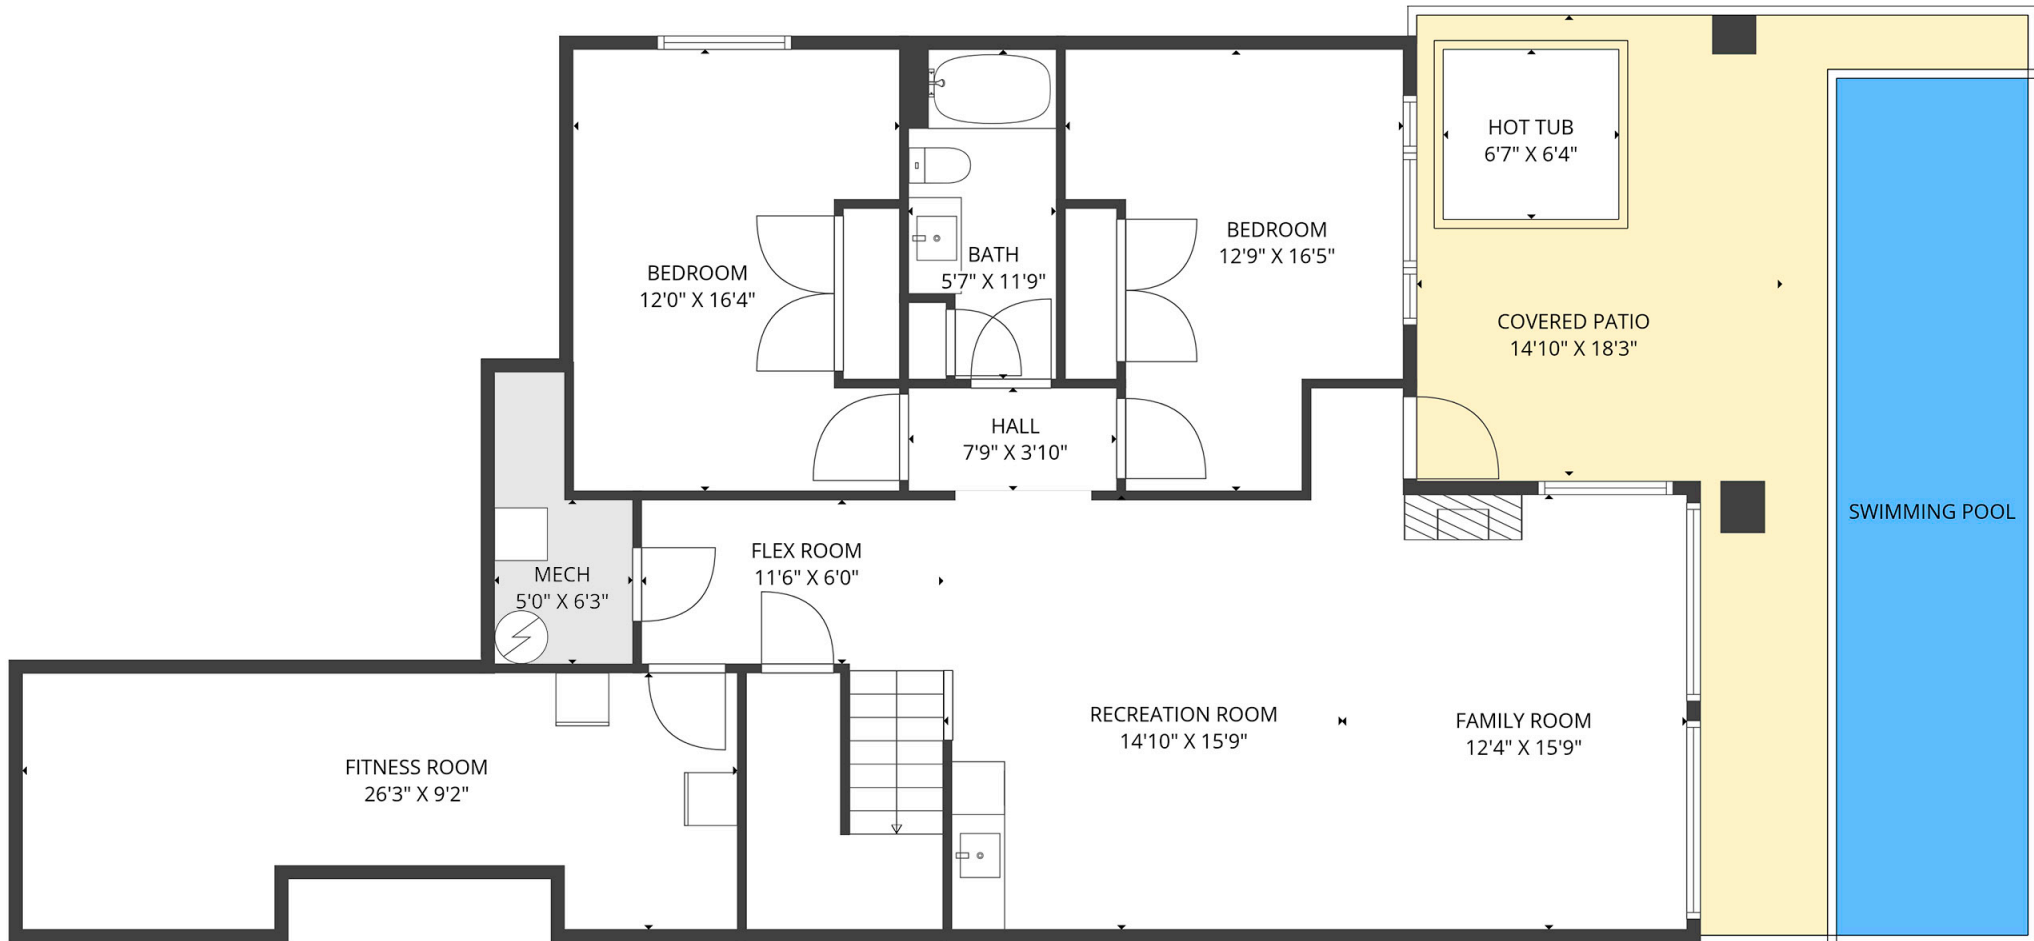

4 BED | 2.5 BATH | 3032 SQ.FT  
UPPER FLOOR 1577 SQ.FT

## 1180 GOLDFINCH PLACE

Stone Sisters | [www.StoneSisters.com](http://www.StoneSisters.com) | (250) 862-7675

Tan & grey regions are excluded from the total floor area. All room dimensions and floor areas must be considered approximate and are subject to independent verification. Dimensions are taken from interior laser measurements.

4 BED | 2.5 BATH | 3032 SQ.FT  
LOWER FLOOR 1455 SQ.FT