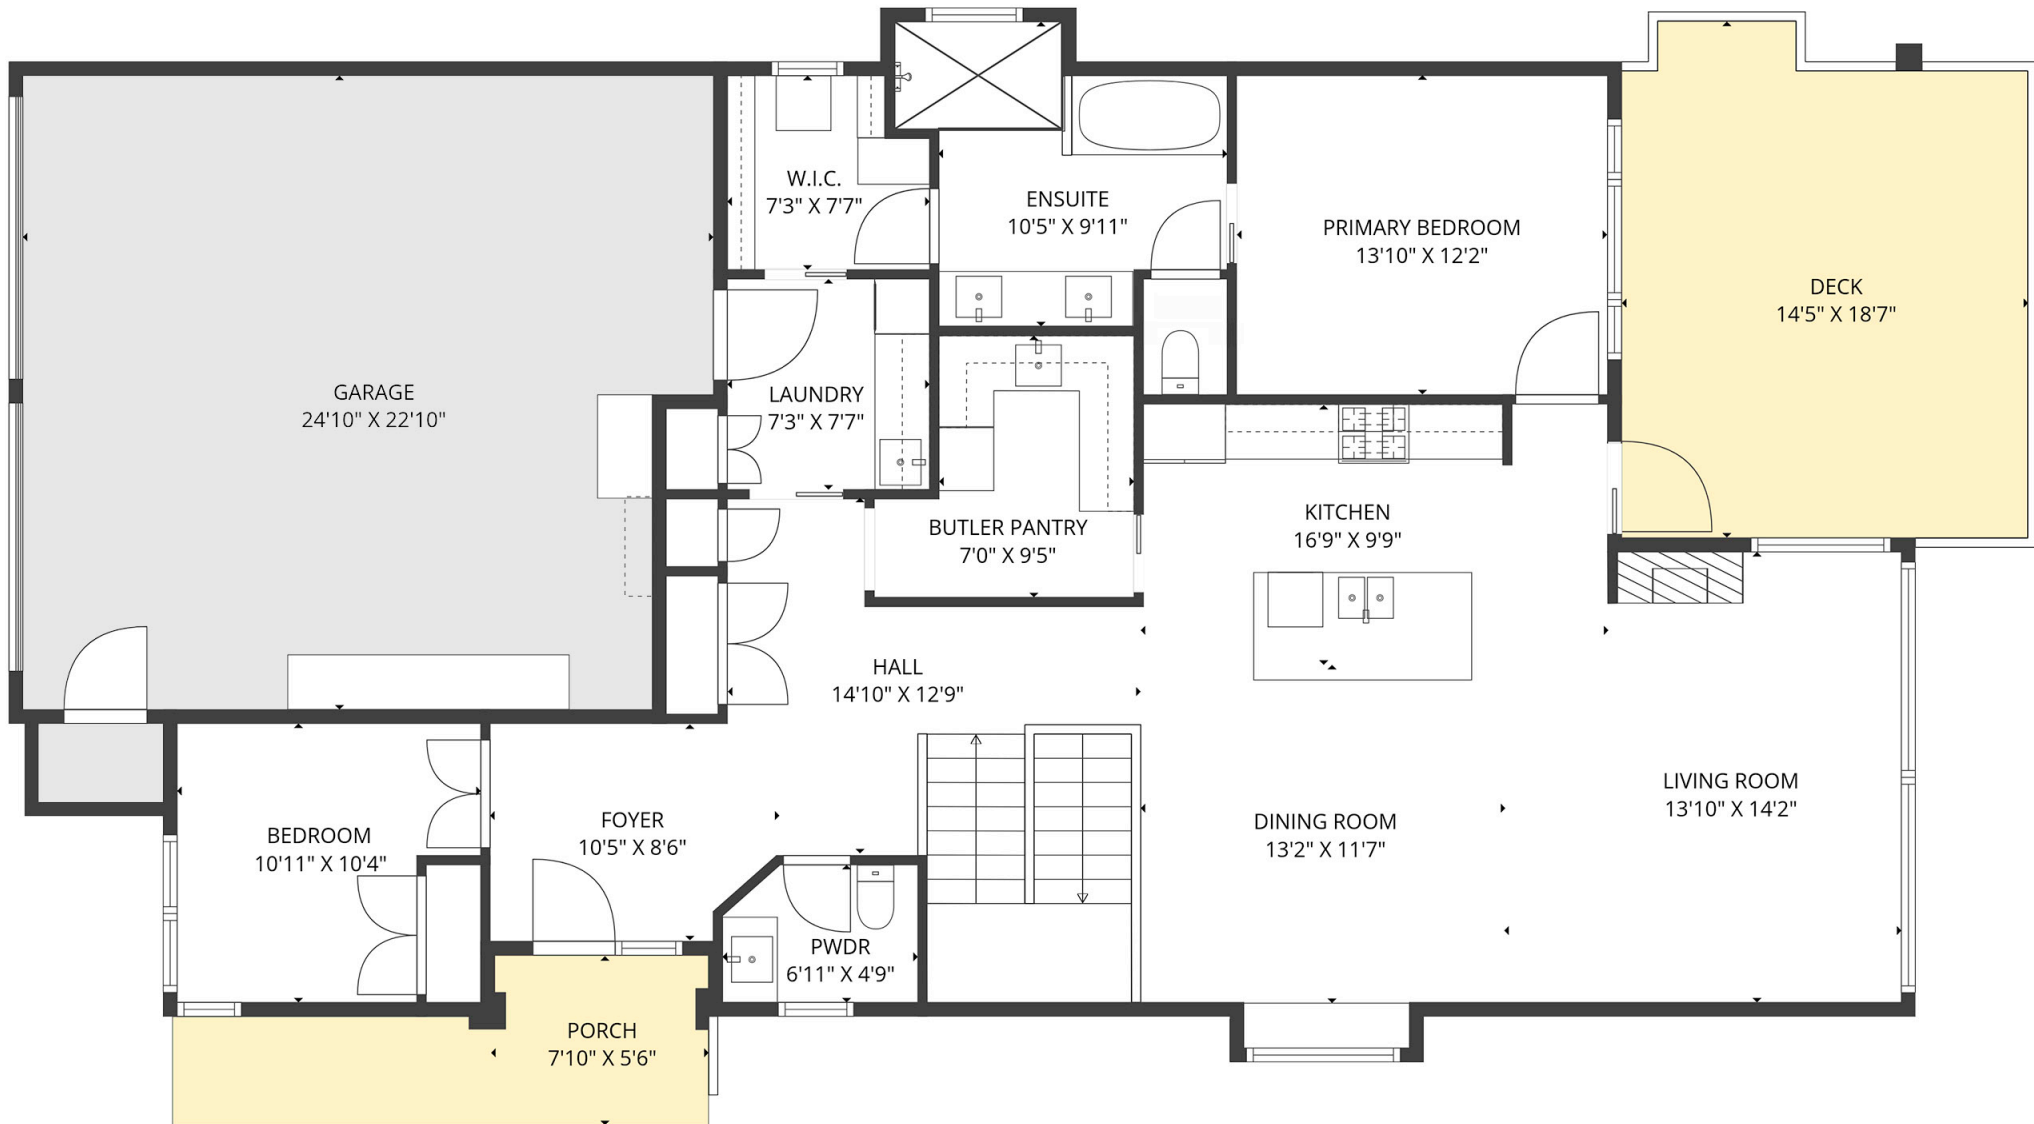

4 BED | 2.5 BATH | 3032 SQ.FT  
UPPER FLOOR 1577 SQ.FT

## 1180 GOLDFINCH PLACE

Stone Sisters | [www.StoneSisters.com](http://www.StoneSisters.com) | (250) 862-7675

Tan & grey regions are excluded from the total floor area. All room dimensions and floor areas must be considered approximate and are subject to independent verification. Dimensions are taken from interior laser measurements.

4 BED | 2.5 BATH | 3032 SQ.FT  
LOWER FLOOR 1455 SQ.FT