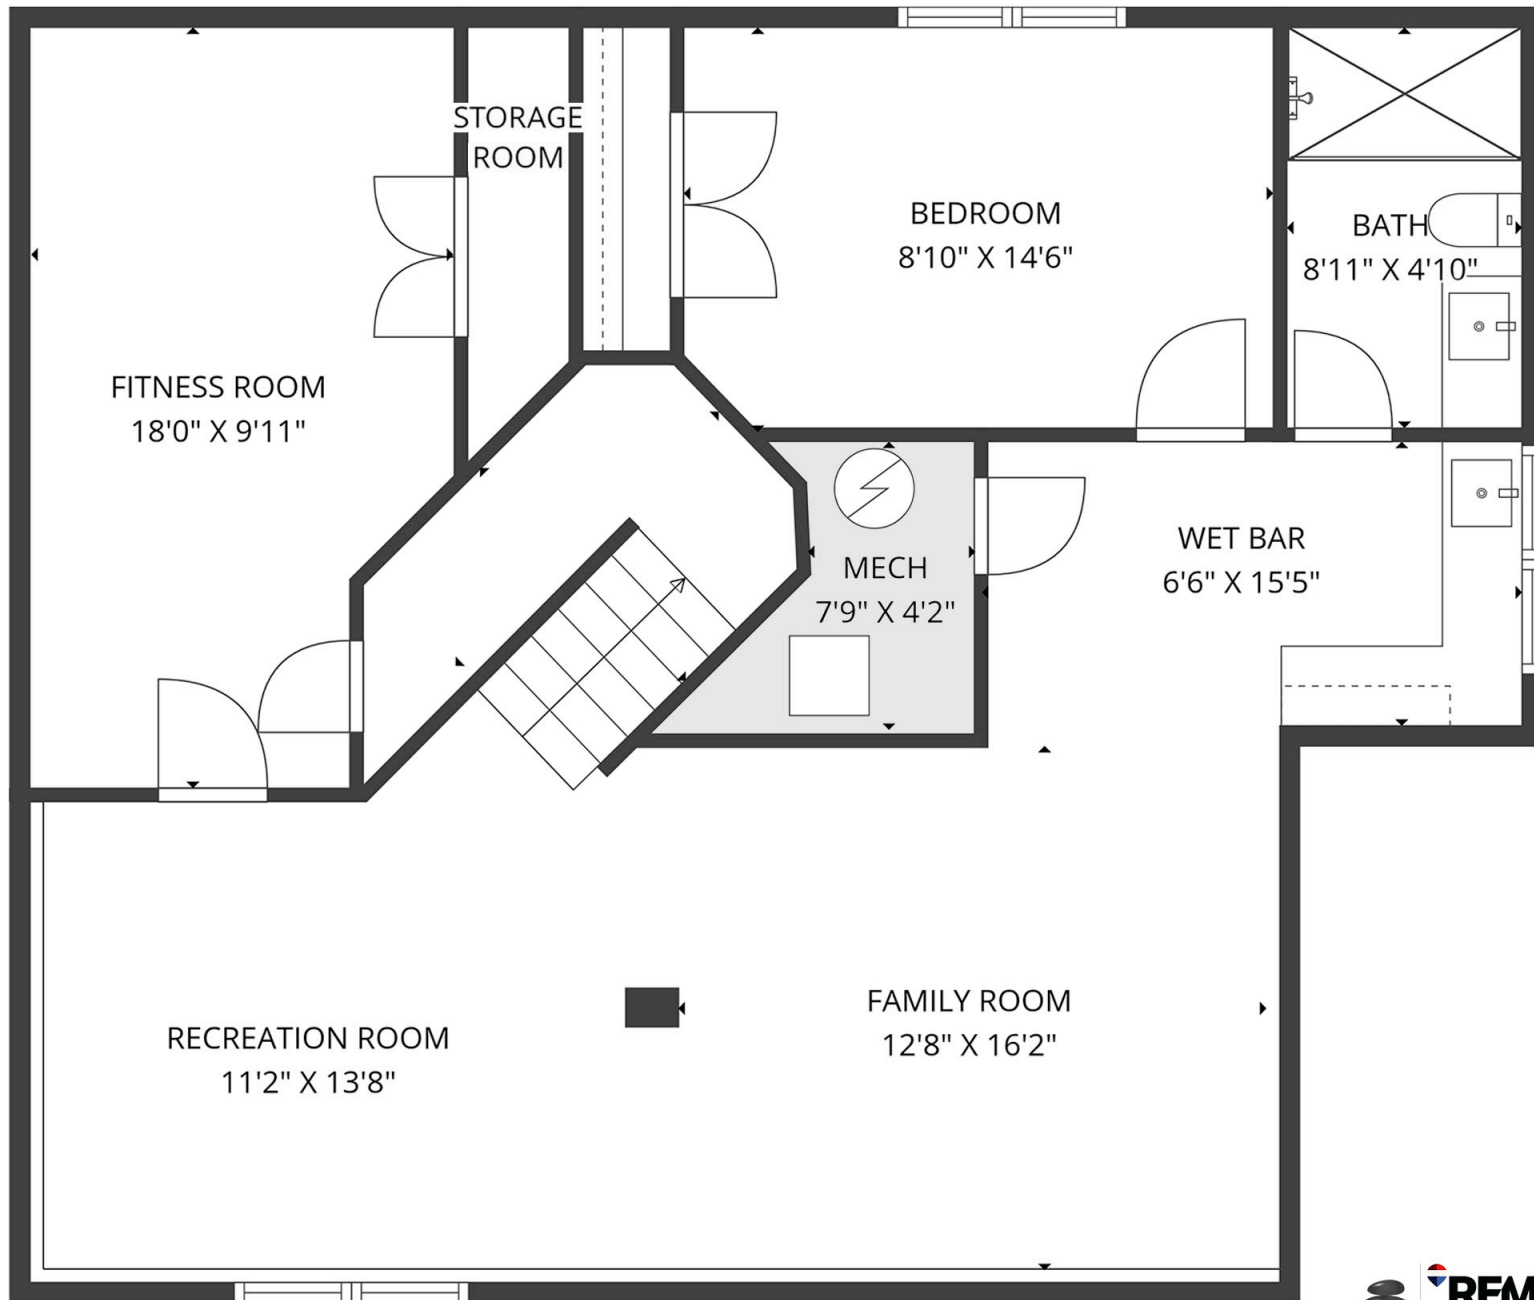

4 BED + DEN | 3.5 BATH | 3296 SQ.FT
UPPER FLOOR 1038 SQ.FT

5532 FARRON PLACE

Stone Sisters | www.StoneSisters.com | (250) 862-7675

Tan & grey regions are excluded from the total floor area. All room dimensions and floor areas must be considered approximate and are subject to independent verification. Dimensions are taken from interior laser measurements.

4 BED + DEN | 3.5 BATH | 3296 SQ.FT
MAIN FLOOR 1138 SQ.FT

5532 FARRON PLACE

Stone Sisters | www.StoneSisters.com | (250) 862-7675

Tan & grey regions are excluded from the total floor area. All room dimensions and floor areas must be considered approximate and are subject to independent verification. Dimensions are taken from interior laser measurements.

4 BED + DEN | 3.5 BATH | 3296 SQ.FT
LOWER FLOOR 1113 SQ.FT

5532 FARRON PLACE

Stone Sisters | www.StoneSisters.com | (250) 862-7675

Tan & grey regions are excluded from the total floor area. All room dimensions and floor areas must be considered approximate and are subject to independent verification. Dimensions are taken from interior laser measurements.