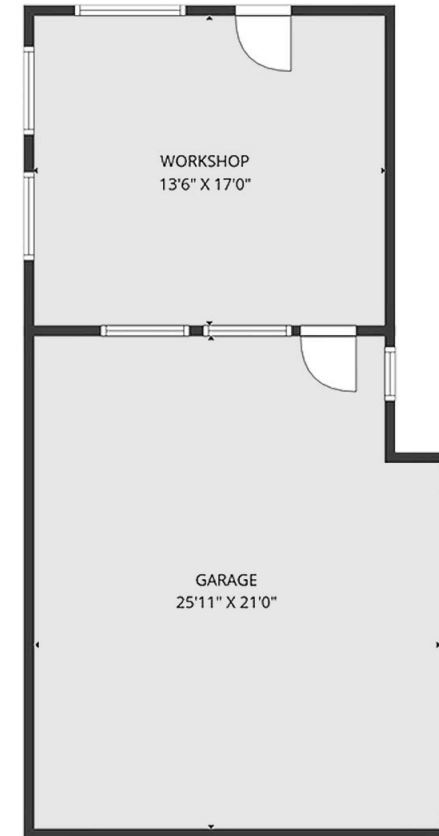

4 BED + DEN | 3.5 BATH | 3296 SQ.FT
UPPER FLOOR 1038 SQ.FT

5532 FARRON PLACE

Stone Sisters | www.StoneSisters.com | (250) 862-7675

Tan & grey regions are excluded from the total floor area. All room dimensions and floor areas must be considered approximate and are subject to independent verification. Dimensions are taken from interior laser measurements.

4 BED + DEN | 3.5 BATH | 3296 SQ.FT
MAIN FLOOR 1138 SQ.FT

5532 FARRON PLACE

Stone Sisters | www.StoneSisters.com | (250) 862-7675

Tan & grey regions are excluded from the total floor area. All room dimensions and floor areas must be considered approximate and are subject to independent verification. Dimensions are taken from interior laser measurements.

4 BED + DEN | 3.5 BATH | 3296 SQ.FT
LOWER FLOOR 1113 SQ.FT

5532 FARRON PLACE

Stone Sisters | www.StoneSisters.com | (250) 862-7675

Tan & grey regions are excluded from the total floor area. All room dimensions and floor areas must be considered approximate and are subject to independent verification. Dimensions are taken from interior laser measurements.