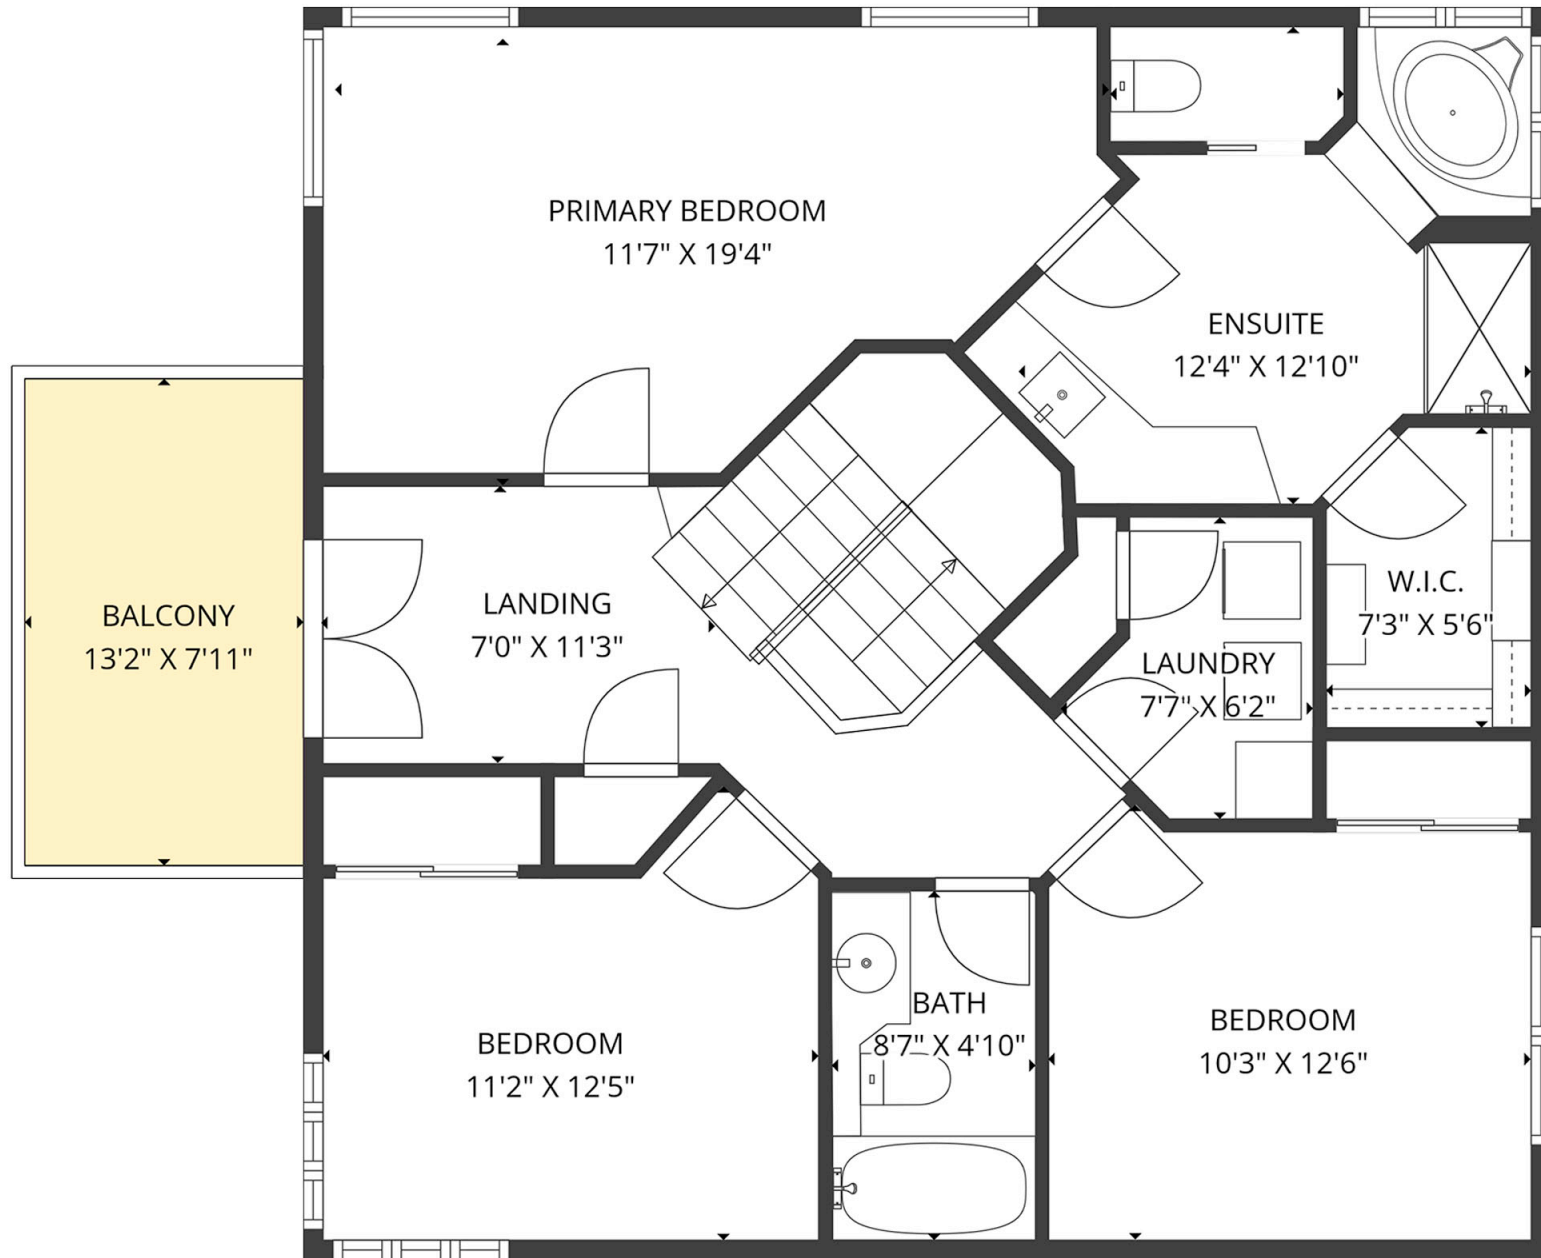

4 BED + DEN | 3.5 BATH | 3296 SQ.FT
UPPER FLOOR 1038 SQ.FT

5532 FARRON PLACE

Stone Sisters | www.StoneSisters.com | (250) 862-7675

Tan & grey regions are excluded from the total floor area. All room dimensions and floor areas must be considered approximate and are subject to independent verification. Dimensions are taken from interior laser measurements.

4 BED + DEN | 3.5 BATH | 3296 SQ.FT
MAIN FLOOR 1138 SQ.FT

5532 FARRON PLACE

Stone Sisters | www.StoneSisters.com | (250) 862-7675

Tan & grey regions are excluded from the total floor area. All room dimensions and floor areas must be considered approximate and are subject to independent verification. Dimensions are taken from interior laser measurements.

4 BED + DEN | 3.5 BATH | 3296 SQ.FT
LOWER FLOOR 1113 SQ.FT

5532 FARRON PLACE

Stone Sisters | www.StoneSisters.com | (250) 862-7675

Tan & grey regions are excluded from the total floor area. All room dimensions and floor areas must be considered approximate and are subject to independent verification. Dimensions are taken from interior laser measurements.