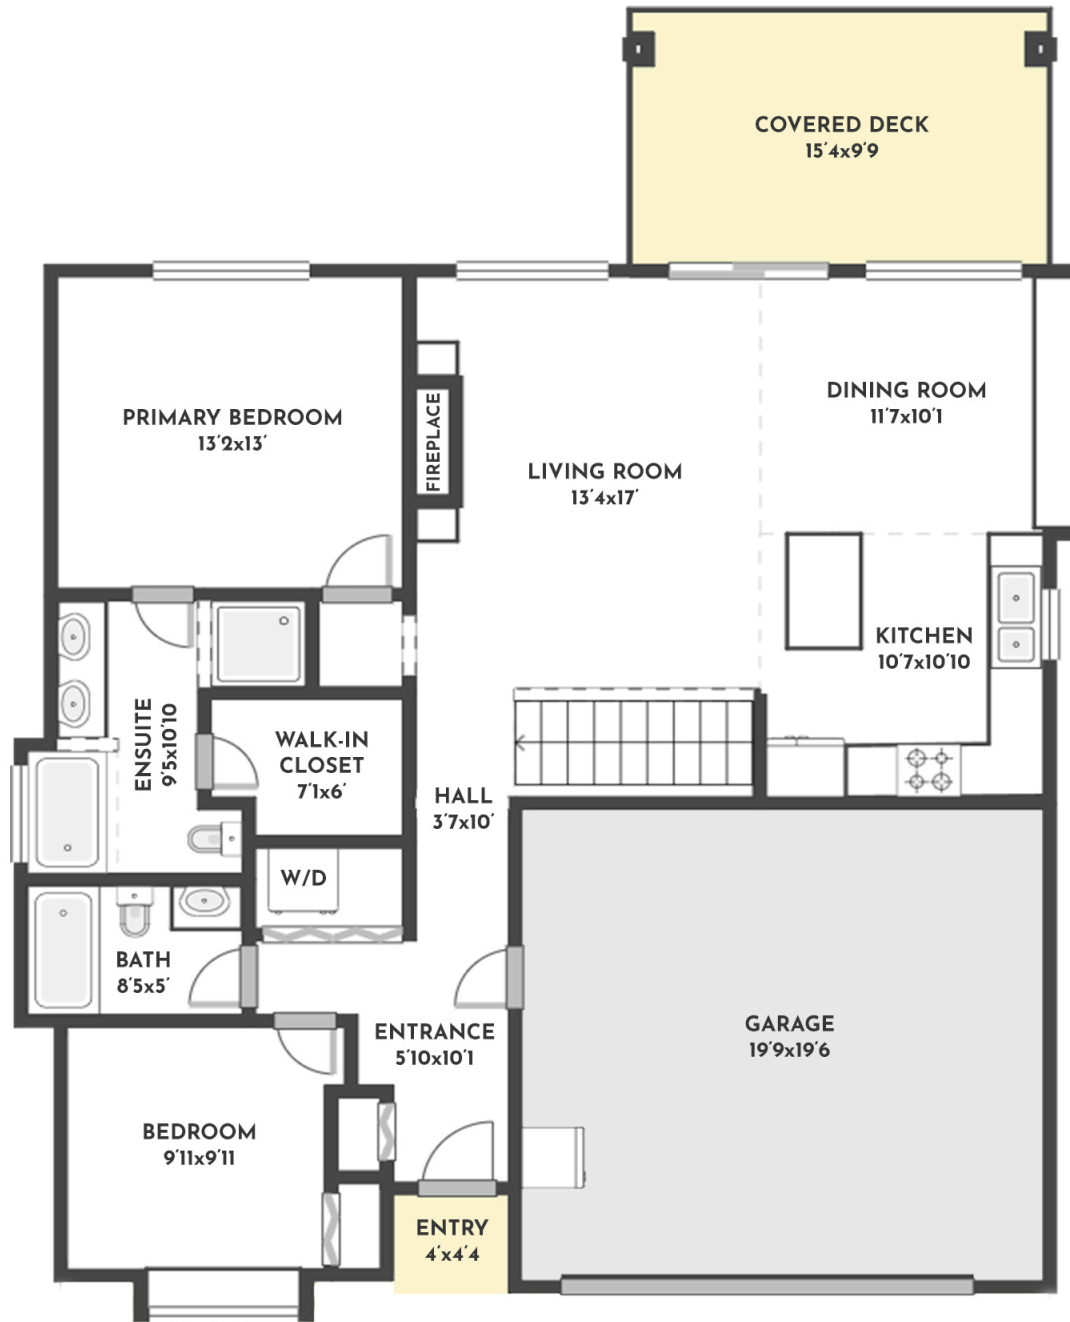

**4 BED | 3 BATH | 1933 SQ.FT  
MAIN FLOOR | 1212 SQ.FT**

**1431 ROSERIDGE COURT**

Stone Sisters | [www.StoneSisters.com](http://www.StoneSisters.com) | (250) 862-7675

Tan & grey regions are excluded from the total floor area. All room dimensions and floor areas must be considered approximate and are subject to independent verification. Dimensions are taken from interior laser measurements.

**4 BED | 3 BATH | 1933 SQ.FT  
LOWER FLOOR | 721 SQ.FT**

**1431 ROSERIDGE COURT**

Stone Sisters | [www.StoneSisters.com](http://www.StoneSisters.com) | (250) 862-7675

Tan & grey regions are excluded from the total floor area. All room dimensions and floor areas must be considered approximate and are subject to independent verification. Dimensions are taken from interior laser measurements.