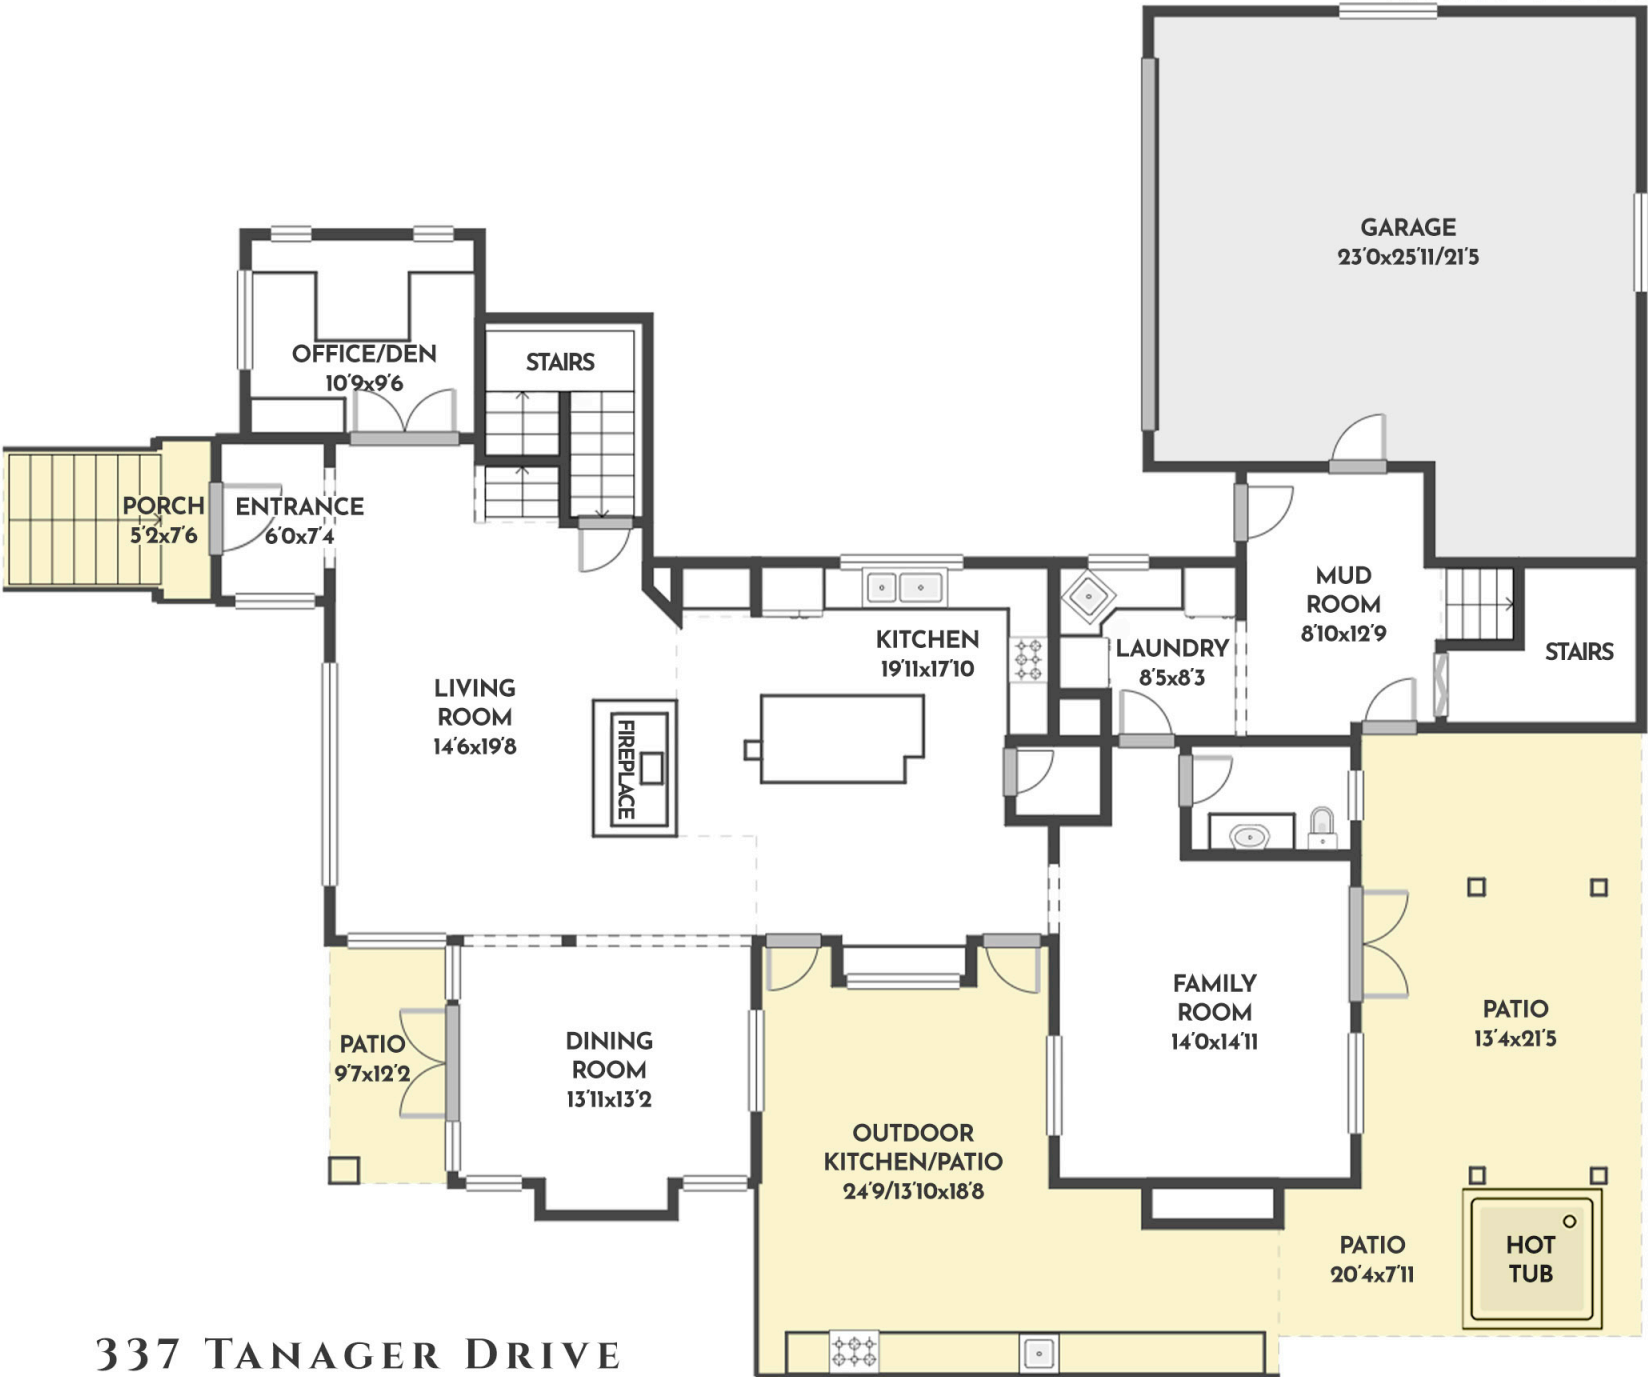

5 BED | 4 BATH | 3794 SQ.FT  
UPPER FLOOR 1129 SQ.FT

**337 TANGER DRIVE**

Stone Sisters | [www.StoneSisters.com](http://www.StoneSisters.com) | (250) 862-7675

Tan & grey regions are excluded from the total floor area. All room dimensions and floor areas must be considered approximate and are subject to independent verification. Dimensions are taken from interior laser measurements.

5 BED | 4 BATH | 3794 SQ.FT  
MAIN FLOOR 1780 SQ.FT

**337 Tanager Drive**

Stone Sisters | [www.StoneSisters.com](http://www.StoneSisters.com) | (250) 862-7675

Tan & grey regions are excluded from the total floor area. All room dimensions and floor areas must be considered approximate and are subject to independent verification. Dimensions are taken from interior laser measurements.

5 BED | 4 BATH | 3794 SQ.FT  
LOWER FLOOR 885 SQ.FT

**337 Tanager Drive**

Stone Sisters | [www.StoneSisters.com](http://www.StoneSisters.com) | (250) 862-7675

Tan & grey regions are excluded from the total floor area. All room dimensions and floor areas must be considered approximate and are subject to independent verification. Dimensions are taken from interior laser measurements.