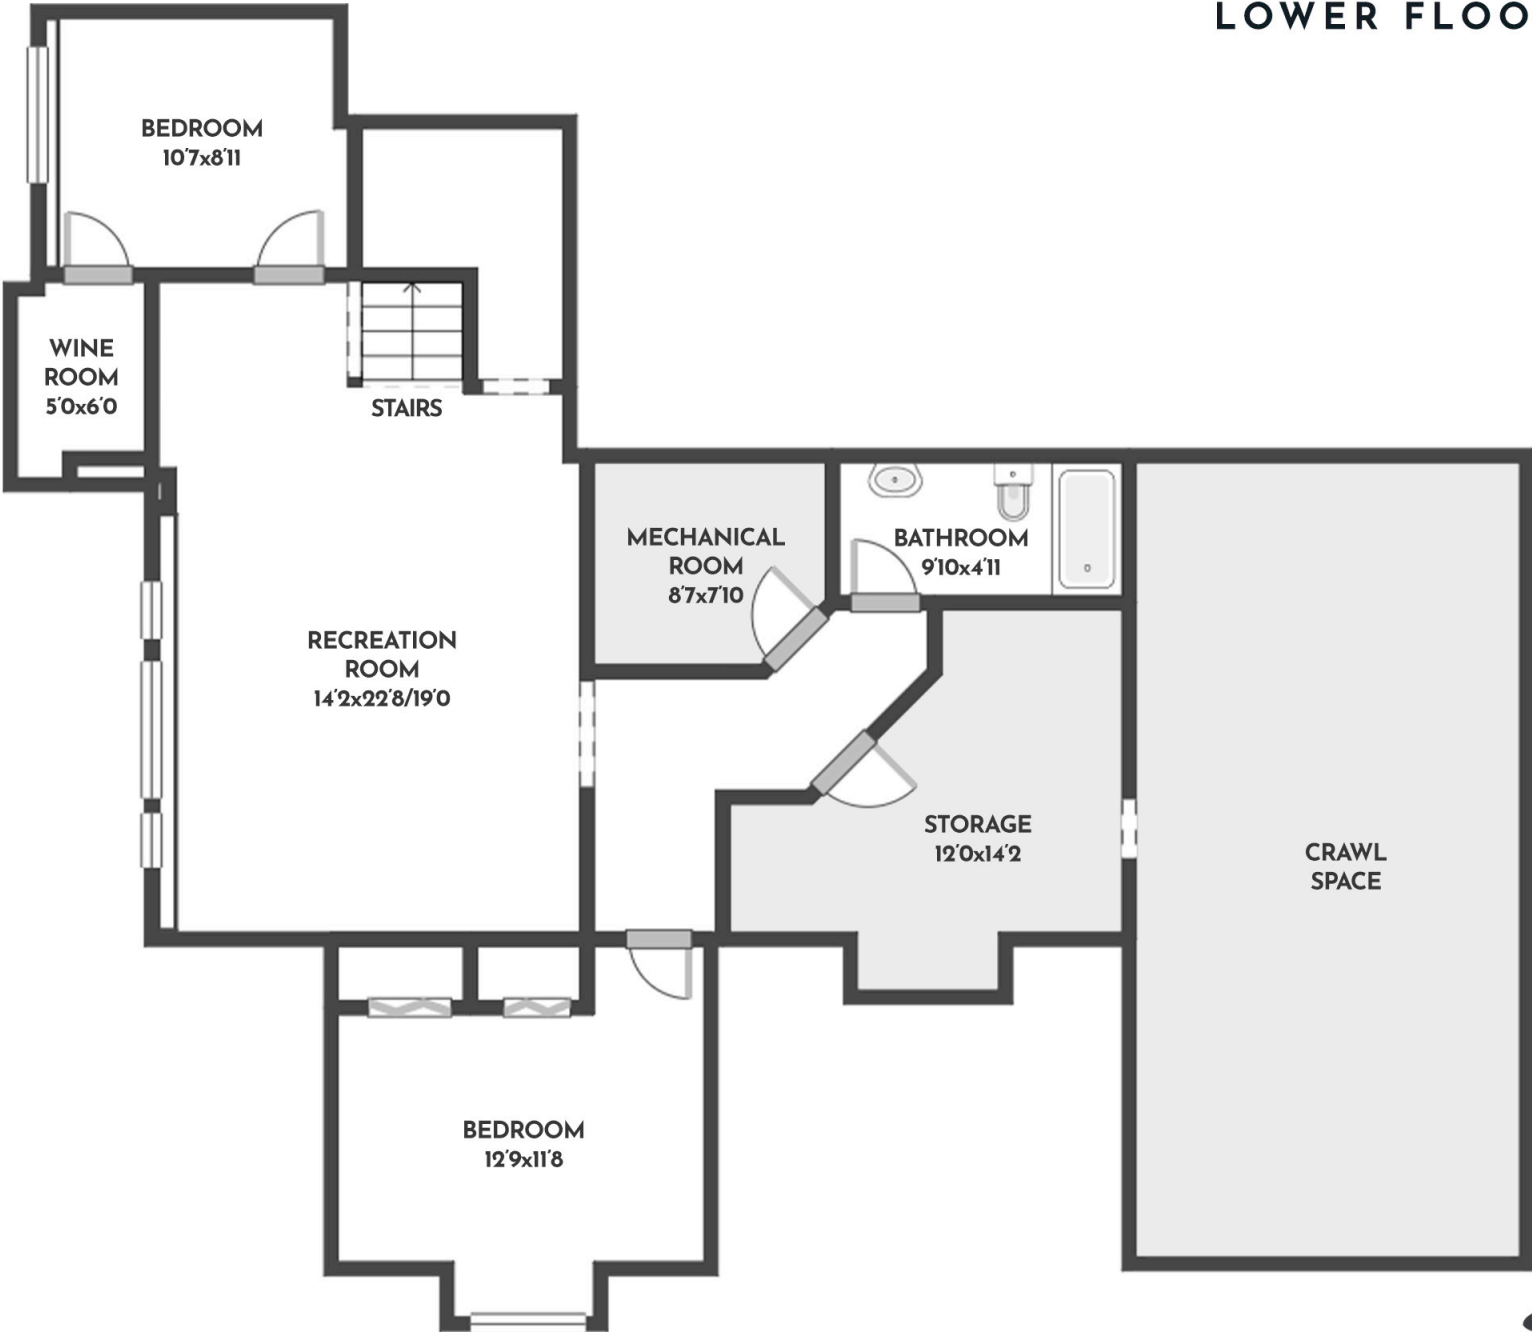

5 BED | 4 BATH | 3794 SQ.FT  
UPPER FLOOR 1129 SQ.FT

**337 TANGER DRIVE**

Stone Sisters | [www.StoneSisters.com](http://www.StoneSisters.com) | (250) 862-7675

Tan & grey regions are excluded from the total floor area. All room dimensions and floor areas must be considered approximate and are subject to independent verification. Dimensions are taken from interior laser measurements.

5 BED | 4 BATH | 3794 SQ.FT  
MAIN FLOOR 1780 SQ.FT

**337 Tanager Drive**

Stone Sisters | [www.StoneSisters.com](http://www.StoneSisters.com) | (250) 862-7675

Tan & grey regions are excluded from the total floor area. All room dimensions and floor areas must be considered approximate and are subject to independent verification. Dimensions are taken from interior laser measurements.

5 BED | 4 BATH | 3794 SQ.FT  
LOWER FLOOR 885 SQ.FT

**337 Tanager Drive**

Stone Sisters | [www.StoneSisters.com](http://www.StoneSisters.com) | (250) 862-7675

Tan & grey regions are excluded from the total floor area. All room dimensions and floor areas must be considered approximate and are subject to independent verification. Dimensions are taken from interior laser measurements.