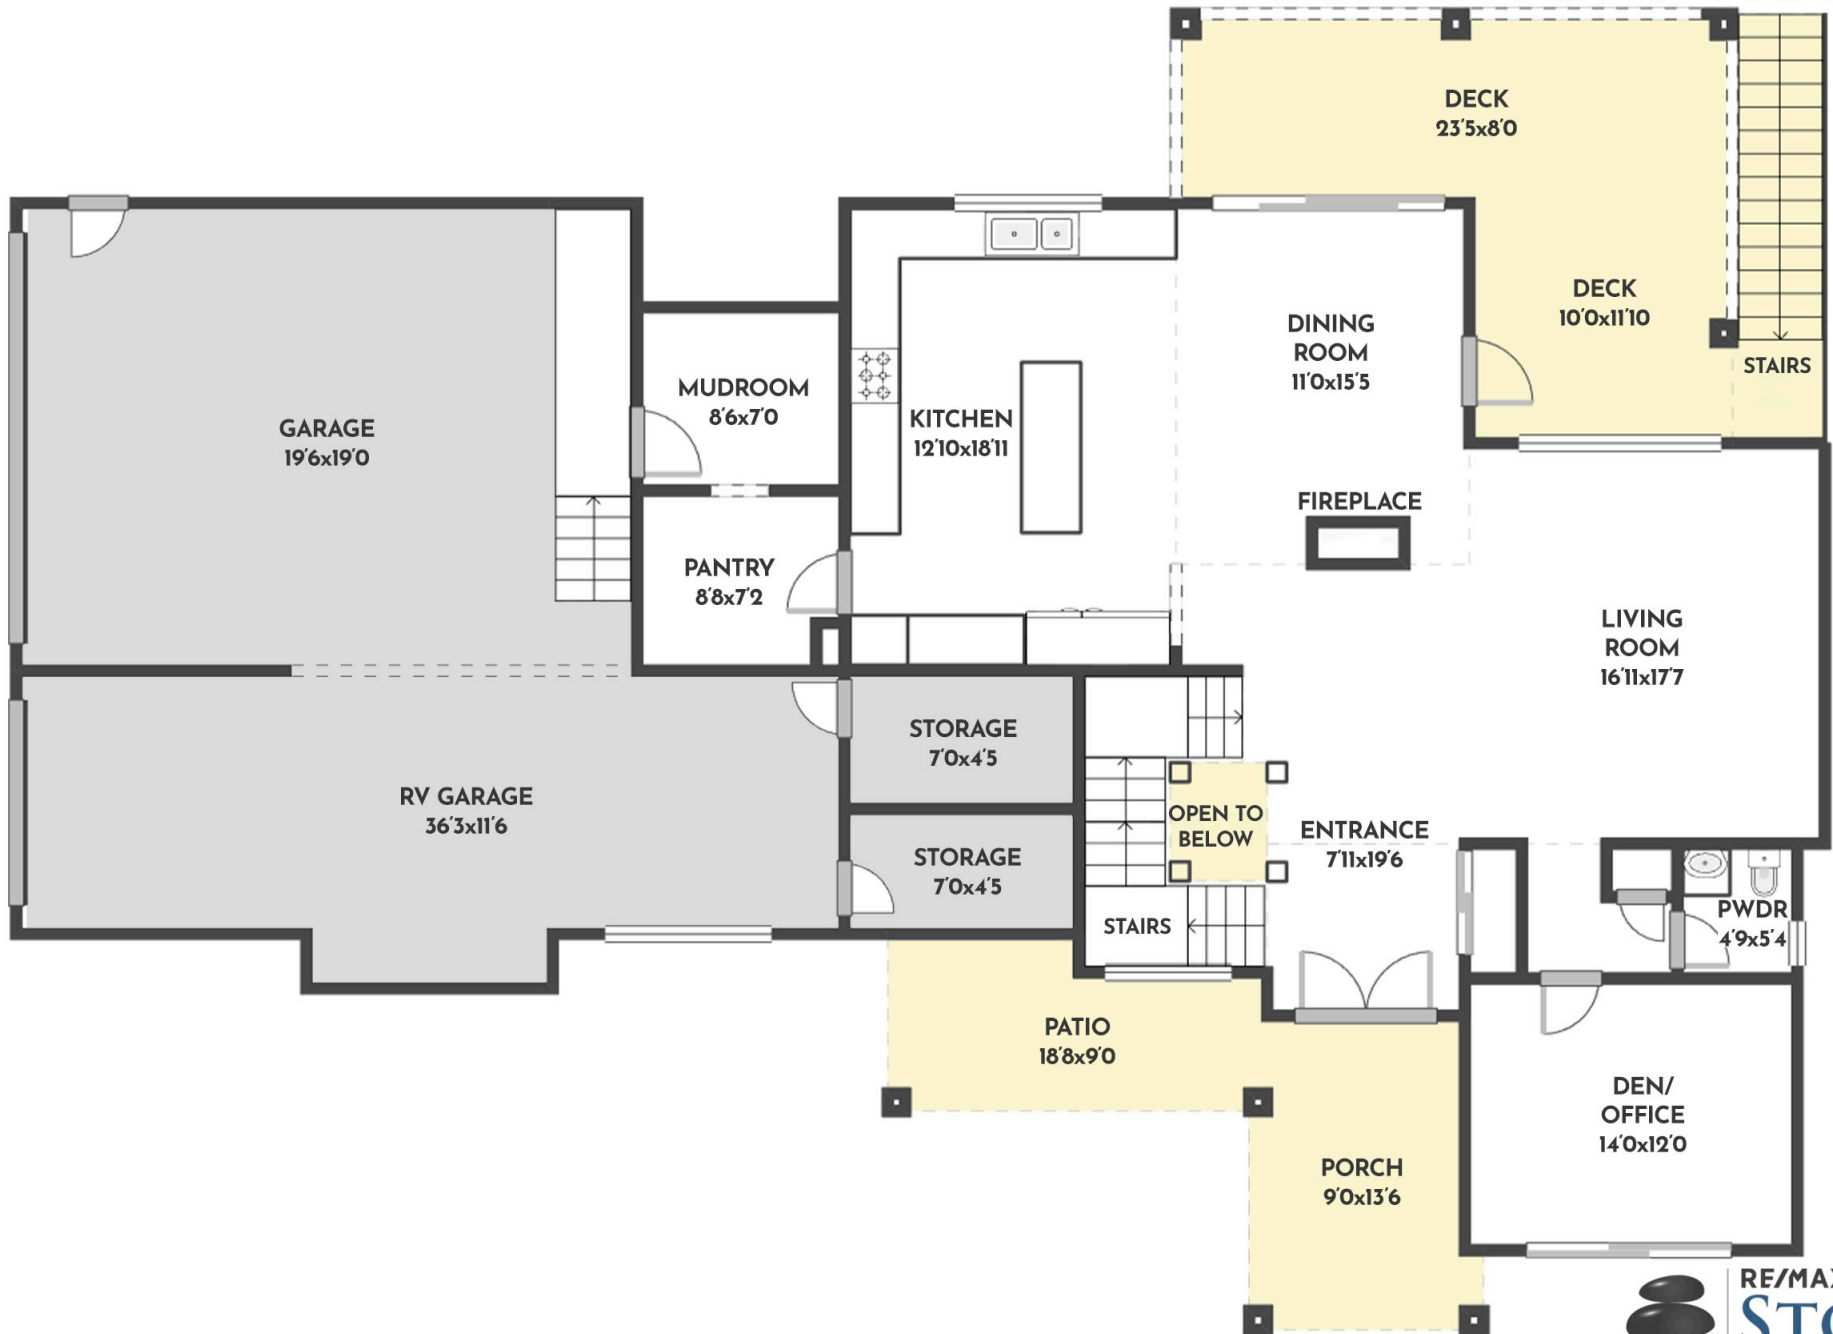

5 BED + DEN | 3.5 BATH | 3791 SQ.FT
UPPER FLOOR 1316 SQ.FT

460 ROCKVIEW LANE

Stone Sisters | www.StoneSisters.com | (250) 862-7675

Tan & grey regions are excluded from the total floor area. All room dimensions and floor areas must be considered approximate and are subject to independent verification. Dimensions are taken from interior laser measurements.

5 BED + DEN | 3.5 BATH | 3791 SQ.FT
MAIN FLOOR 1446 SQ.FT

460 ROCKVIEW LANE

Stone Sisters | www.StoneSisters.com | (250) 862-7675

Tan & grey regions are excluded from the total floor area. All room dimensions and floor areas must be considered approximate and are subject to independent verification. Dimensions are taken from interior laser measurements.

5 BED + DEN | 3.5 BATH | 3791 SQ.FT
LOWER FLOOR 1029 SQ.FT

460 ROCKVIEW LANE

Stone Sisters | www.StoneSisters.com | (250) 862-7675

Tan & grey regions are excluded from the total floor area. All room dimensions and floor areas must be considered approximate and are subject to independent verification. Dimensions are taken from interior laser measurements.