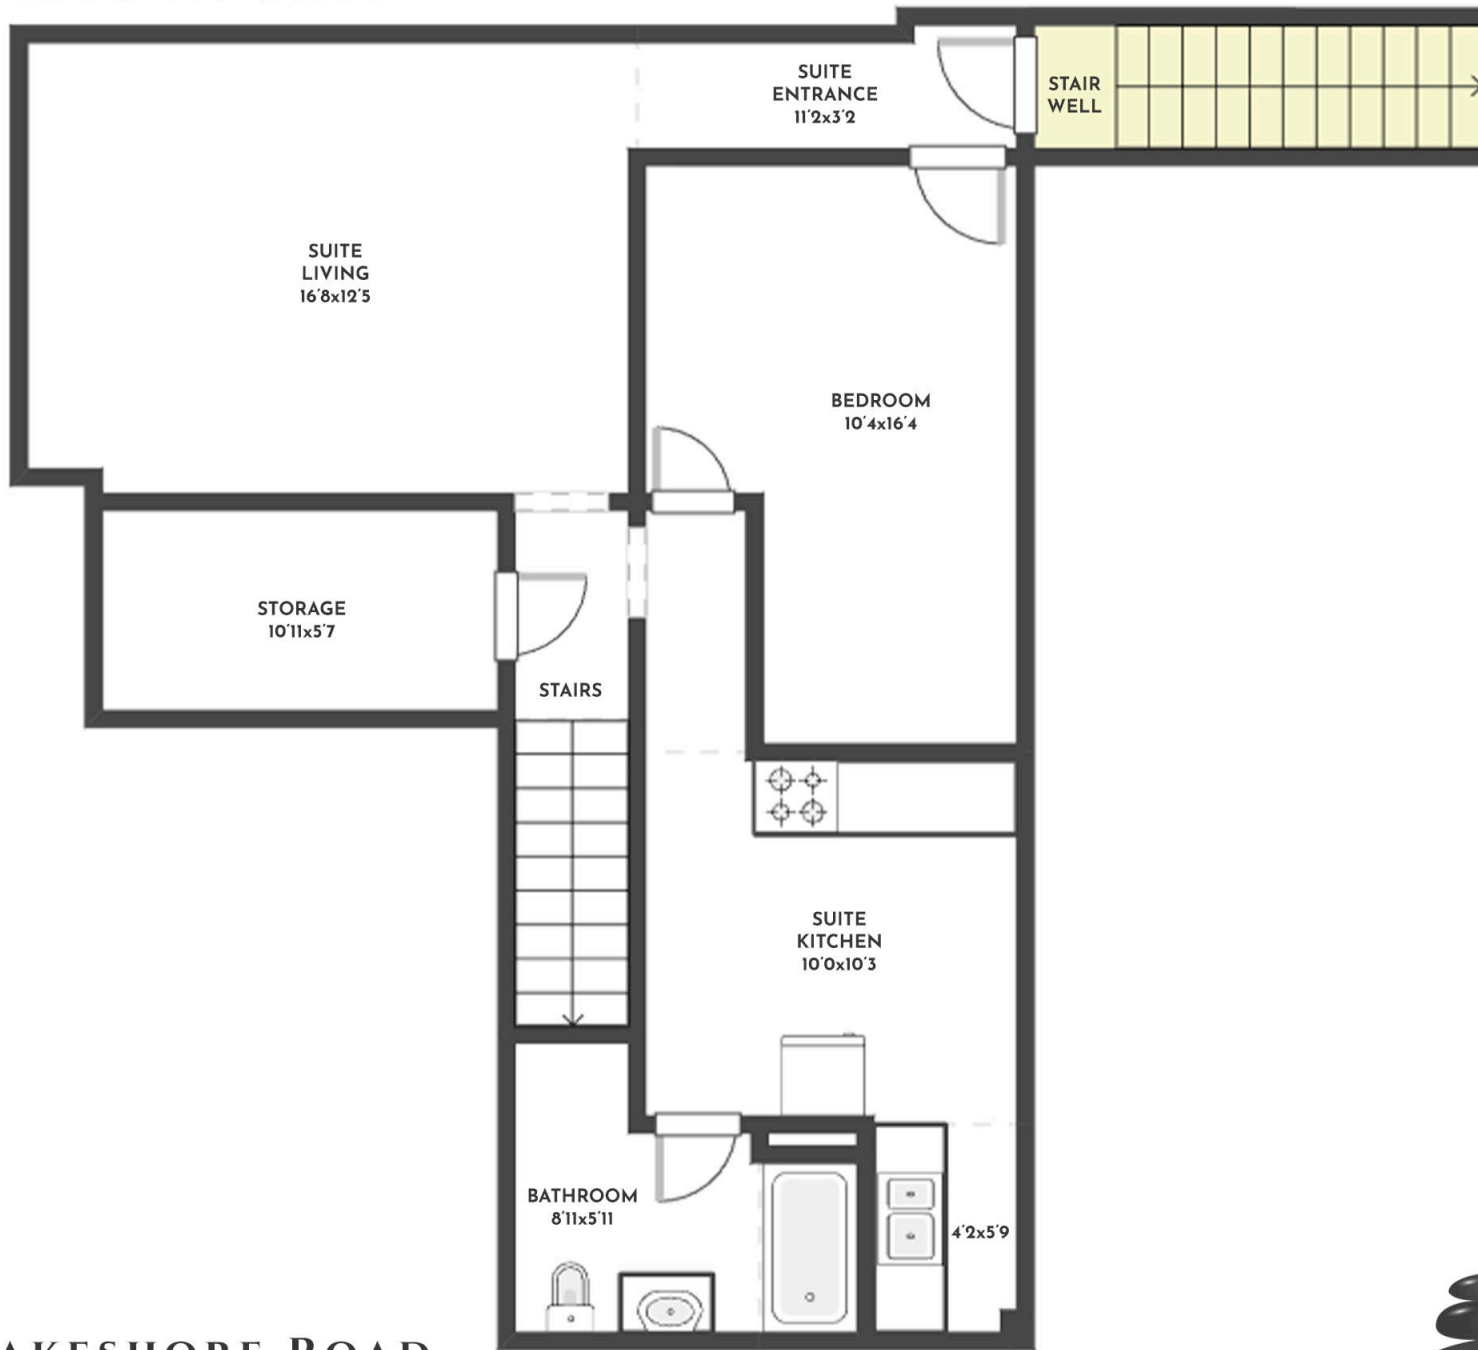

4 BED | 4 BATH | 2546 SQ.FT
UPPER FLOOR 680 SQ.FT

4452 LAKESHORE ROAD

Stone Sisters | www.StoneSisters.com | (250) 862-7675

Tan & grey regions are excluded from the total floor area. All room dimensions and floor areas must be considered approximate and are subject to independent verification. Dimensions are taken from interior laser measurements.

4 BED | 4 BATH | 2546 SQ.FT
MAIN FLOOR 1128 SQ.FT

4452 LAKESHORE ROAD

Stone Sisters | www.StoneSisters.com | (250) 862-7675

Tan & grey regions are excluded from the total floor area. All room dimensions and floor areas must be considered approximate and are subject to independent verification. Dimensions are taken from interior laser measurements.

4 BED | 4 BATH | 2546 SQ.FT
LOWER FLOOR 738 SQ.FT

4452 LAKESHORE ROAD

Stone Sisters | www.StoneSisters.com | (250) 862-7675

Tan & grey regions are excluded from the total floor area. All room dimensions and floor areas must be considered approximate and are subject to independent verification. Dimensions are taken from interior laser measurements.