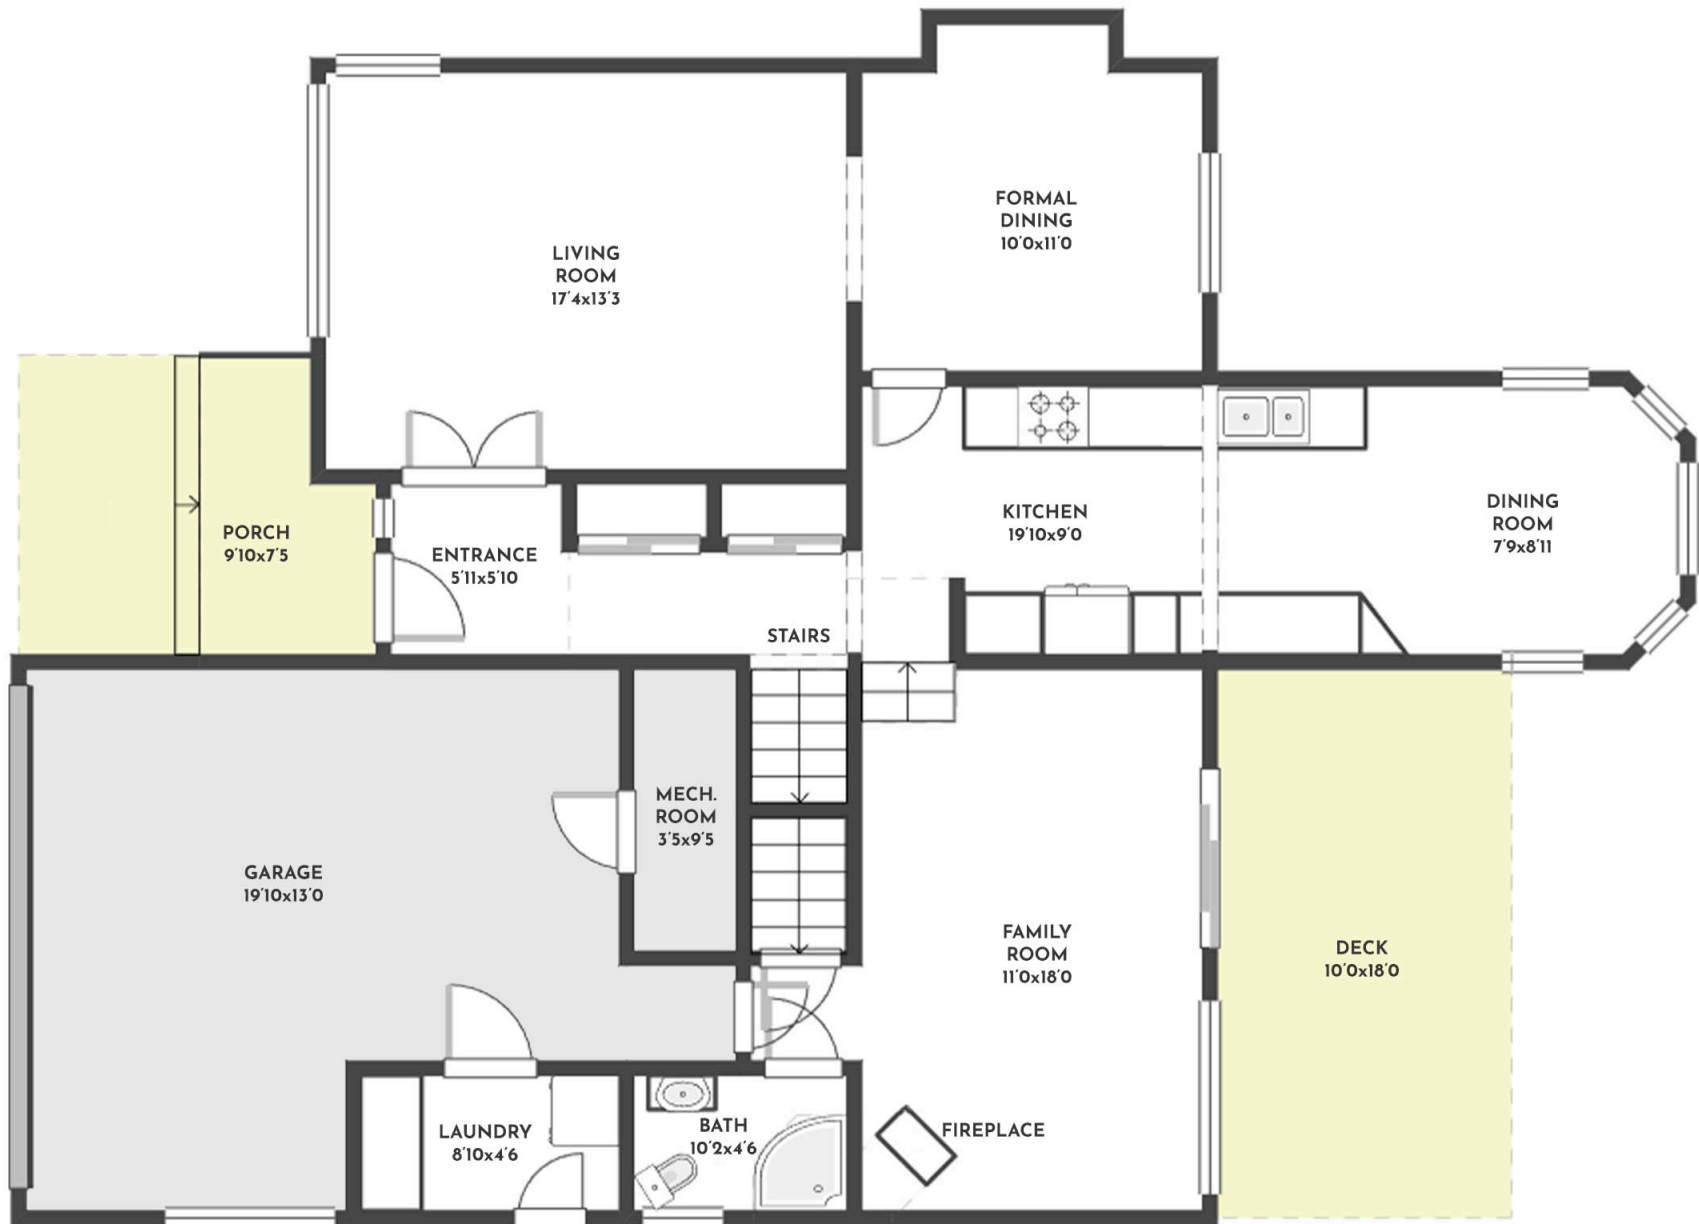

4 BED | 4 BATH | 2546 SQ.FT
UPPER FLOOR 680 SQ.FT

4452 LAKESHORE ROAD

Stone Sisters | www.StoneSisters.com | (250) 862-7675

Tan & grey regions are excluded from the total floor area. All room dimensions and floor areas must be considered approximate and are subject to independent verification. Dimensions are taken from interior laser measurements.

4 BED | 4 BATH | 2546 SQ.FT
MAIN FLOOR 1128 SQ.FT

4452 LAKESHORE ROAD

Stone Sisters | www.StoneSisters.com | (250) 862-7675

Tan & grey regions are excluded from the total floor area. All room dimensions and floor areas must be considered approximate and are subject to independent verification. Dimensions are taken from interior laser measurements.

4 BED | 4 BATH | 2546 SQ.FT
LOWER FLOOR 738 SQ.FT

4452 LAKESHORE ROAD

Stone Sisters | www.StoneSisters.com | (250) 862-7675

Tan & grey regions are excluded from the total floor area. All room dimensions and floor areas must be considered approximate and are subject to independent verification. Dimensions are taken from interior laser measurements.