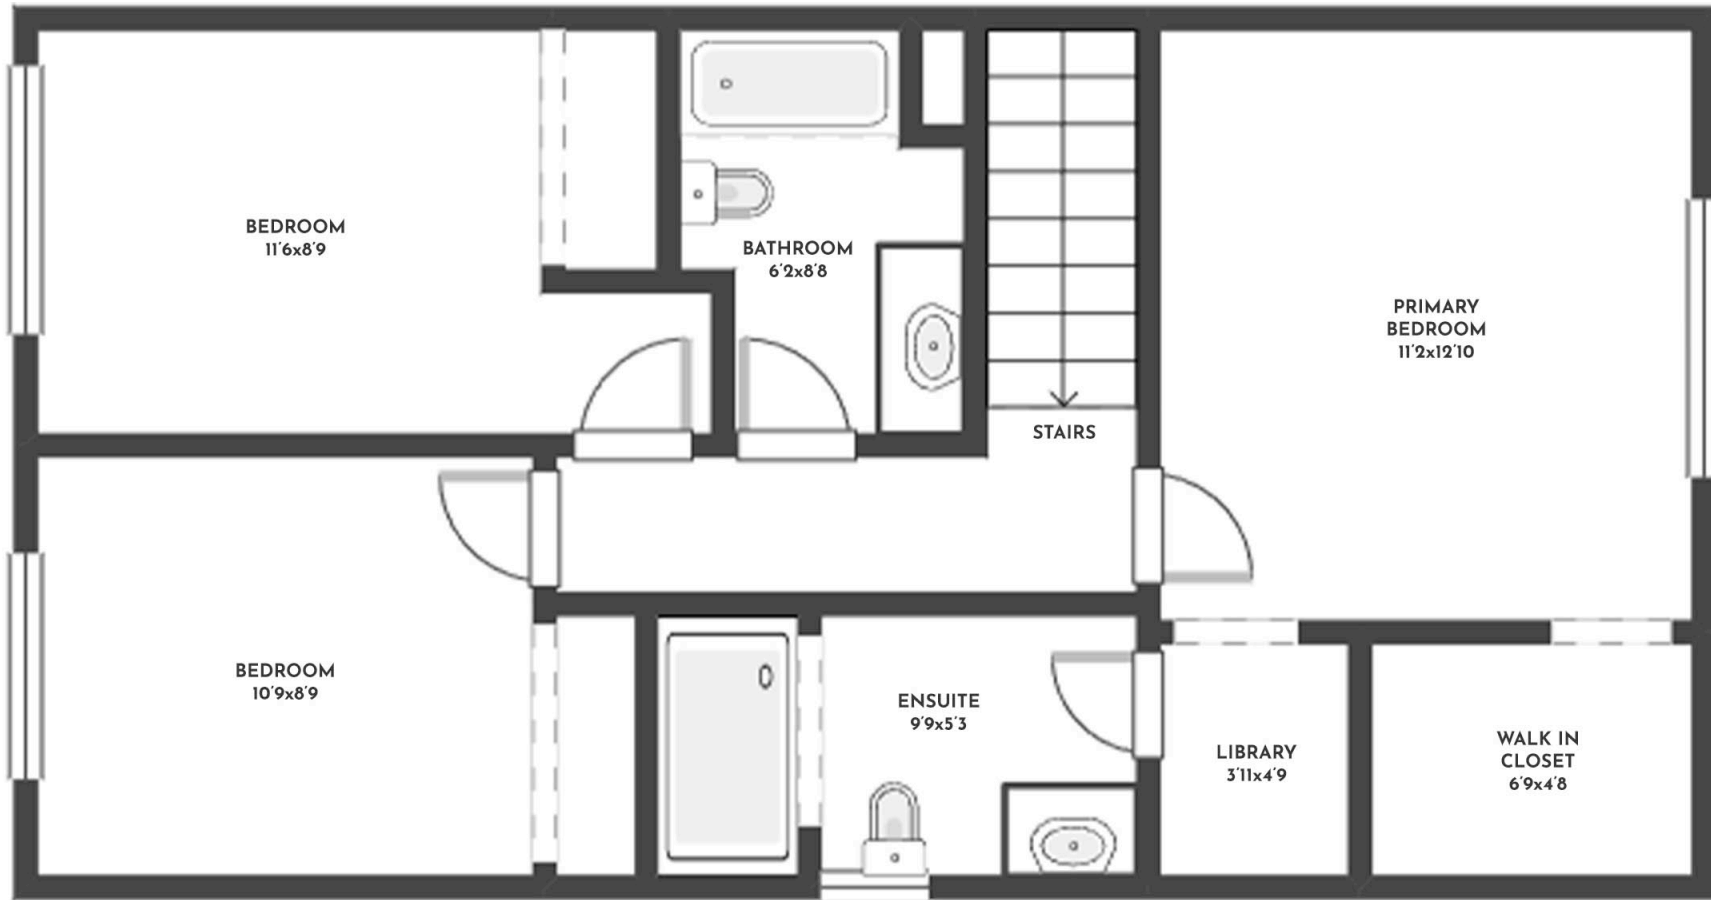

4 BED | 4 BATH | 2546 SQ.FT
UPPER FLOOR 680 SQ.FT

4452 LAKESHORE ROAD

Stone Sisters | www.StoneSisters.com | (250) 862-7675

Tan & grey regions are excluded from the total floor area. All room dimensions and floor areas must be considered approximate and are subject to independent verification. Dimensions are taken from interior laser measurements.

4 BED | 4 BATH | 2546 SQ.FT
MAIN FLOOR 1128 SQ.FT

4452 LAKESHORE ROAD

Stone Sisters | www.StoneSisters.com | (250) 862-7675

Tan & grey regions are excluded from the total floor area. All room dimensions and floor areas must be considered approximate and are subject to independent verification. Dimensions are taken from interior laser measurements.

4 BED | 4 BATH | 2546 SQ.FT
LOWER FLOOR 738 SQ.FT

4452 LAKESHORE ROAD

Stone Sisters | www.StoneSisters.com | (250) 862-7675

Tan & grey regions are excluded from the total floor area. All room dimensions and floor areas must be considered approximate and are subject to independent verification. Dimensions are taken from interior laser measurements.