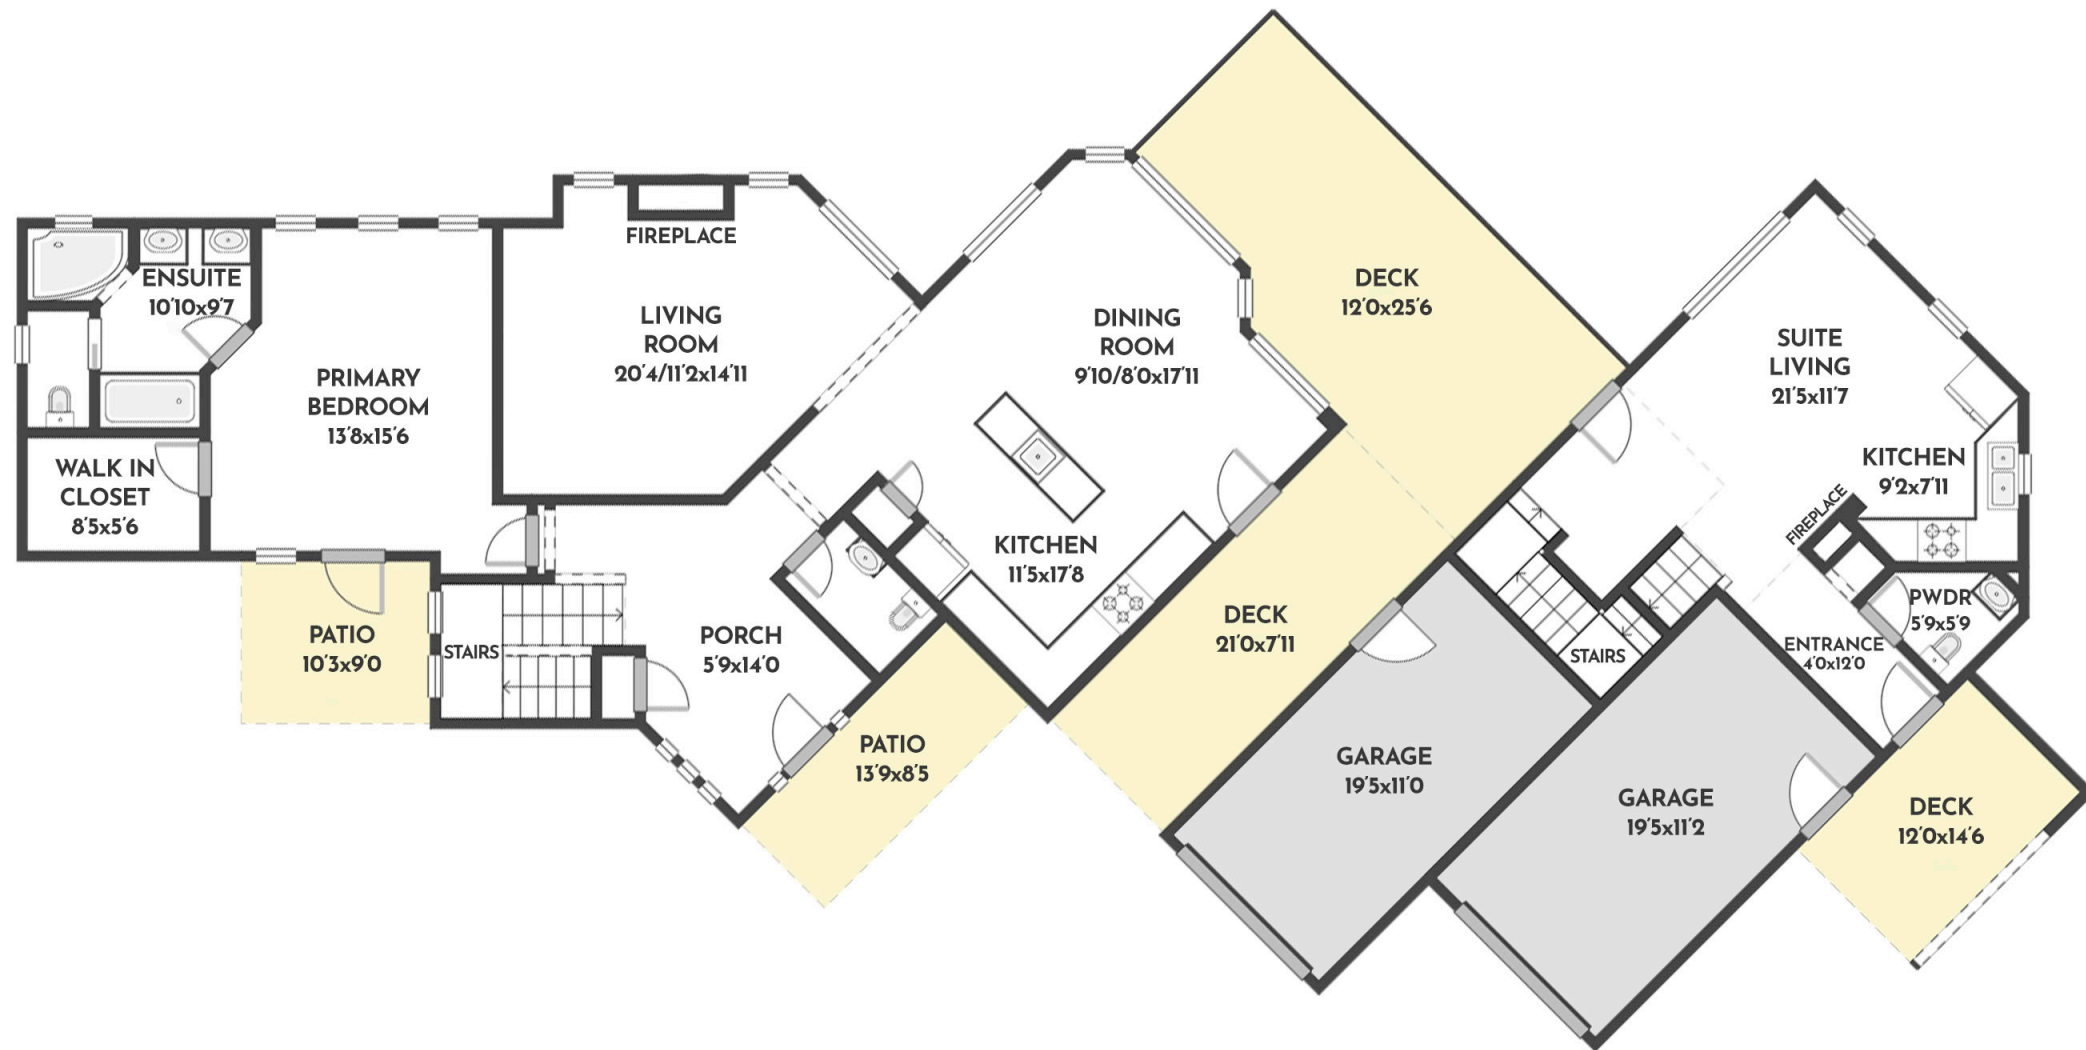

5 BED | 3 BATH | 4082 SQ.FT
CARRIAGE UPPER 461 SQ.FT

3025 ENSIGN LANE

Stone Sisters | www.StoneSisters.com | (250) 862-7675

Tan & grey regions are excluded from the total floor area. All room dimensions and floor areas must be considered approximate and are subject to independent verification. Dimensions are taken from interior laser measurements.

5 BED | 3 BATH | 4082 SQ.FT
MAIN FLOOR 1348 SQ.FT
CARRIAGE MAIN 436 SQ.FT

3025 ENSIGN LANE

Stone Sisters | www.StoneSisters.com | (250) 862-7675

Tan & grey regions are excluded from the total floor area. All room dimensions and floor areas must be considered approximate and are subject to independent verification. Dimensions are taken from interior laser measurements.

5 BED | 3 BATH | 4082 SQ.FT
LOWER FLOOR 1348 SQ.FT
CARRIAGE LOWER 489 SQ.FT

3025 ENSIGN LANE

Stone Sisters | www.StoneSisters.com | (250) 862-7675

Tan & grey regions are excluded from the total floor area. All room dimensions and floor areas must be considered approximate and are subject to independent verification. Dimensions are taken from interior laser measurements.