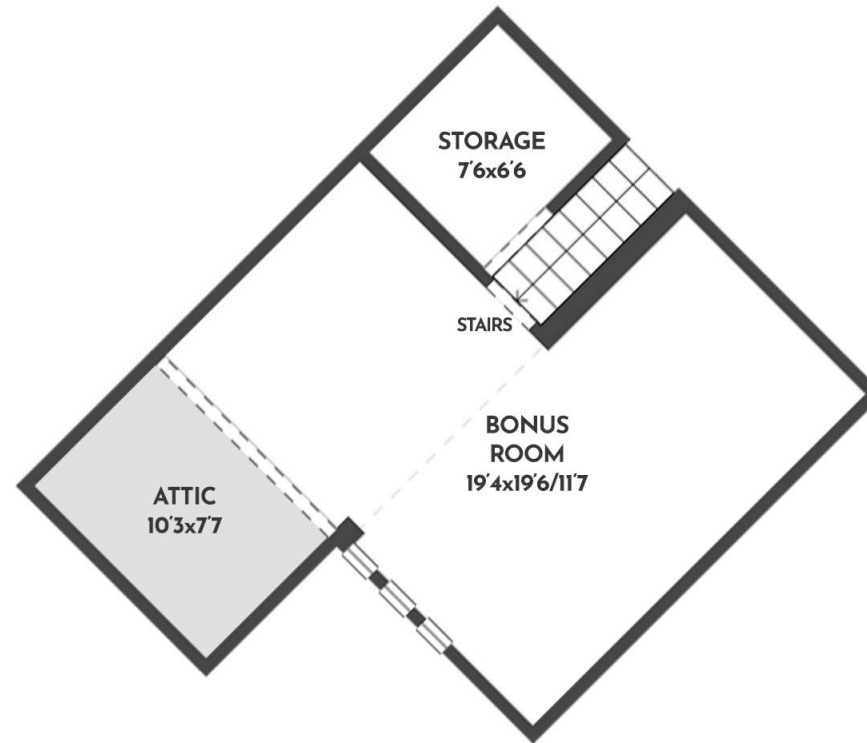

5 BED | 3 BATH | 4082 SQ.FT
CARRIAGE UPPER 461 SQ.FT

3025 ENSIGN LANE

Stone Sisters | www.StoneSisters.com | (250) 862-7675

Tan & grey regions are excluded from the total floor area. All room dimensions and floor areas must be considered approximate and are subject to independent verification. Dimensions are taken from interior laser measurements.

5 BED | 3 BATH | 4082 SQ.FT
MAIN FLOOR 1348 SQ.FT
CARRIAGE MAIN 436 SQ.FT

3025 ENSIGN LANE

Stone Sisters | www.StoneSisters.com | (250) 862-7675

Tan & grey regions are excluded from the total floor area. All room dimensions and floor areas must be considered approximate and are subject to independent verification. Dimensions are taken from interior laser measurements.

5 BED | 3 BATH | 4082 SQ.FT
LOWER FLOOR 1348 SQ.FT
CARRIAGE LOWER 489 SQ.FT

3025 ENSIGN LANE

Stone Sisters | www.StoneSisters.com | (250) 862-7675

Tan & grey regions are excluded from the total floor area. All room dimensions and floor areas must be considered approximate and are subject to independent verification. Dimensions are taken from interior laser measurements.