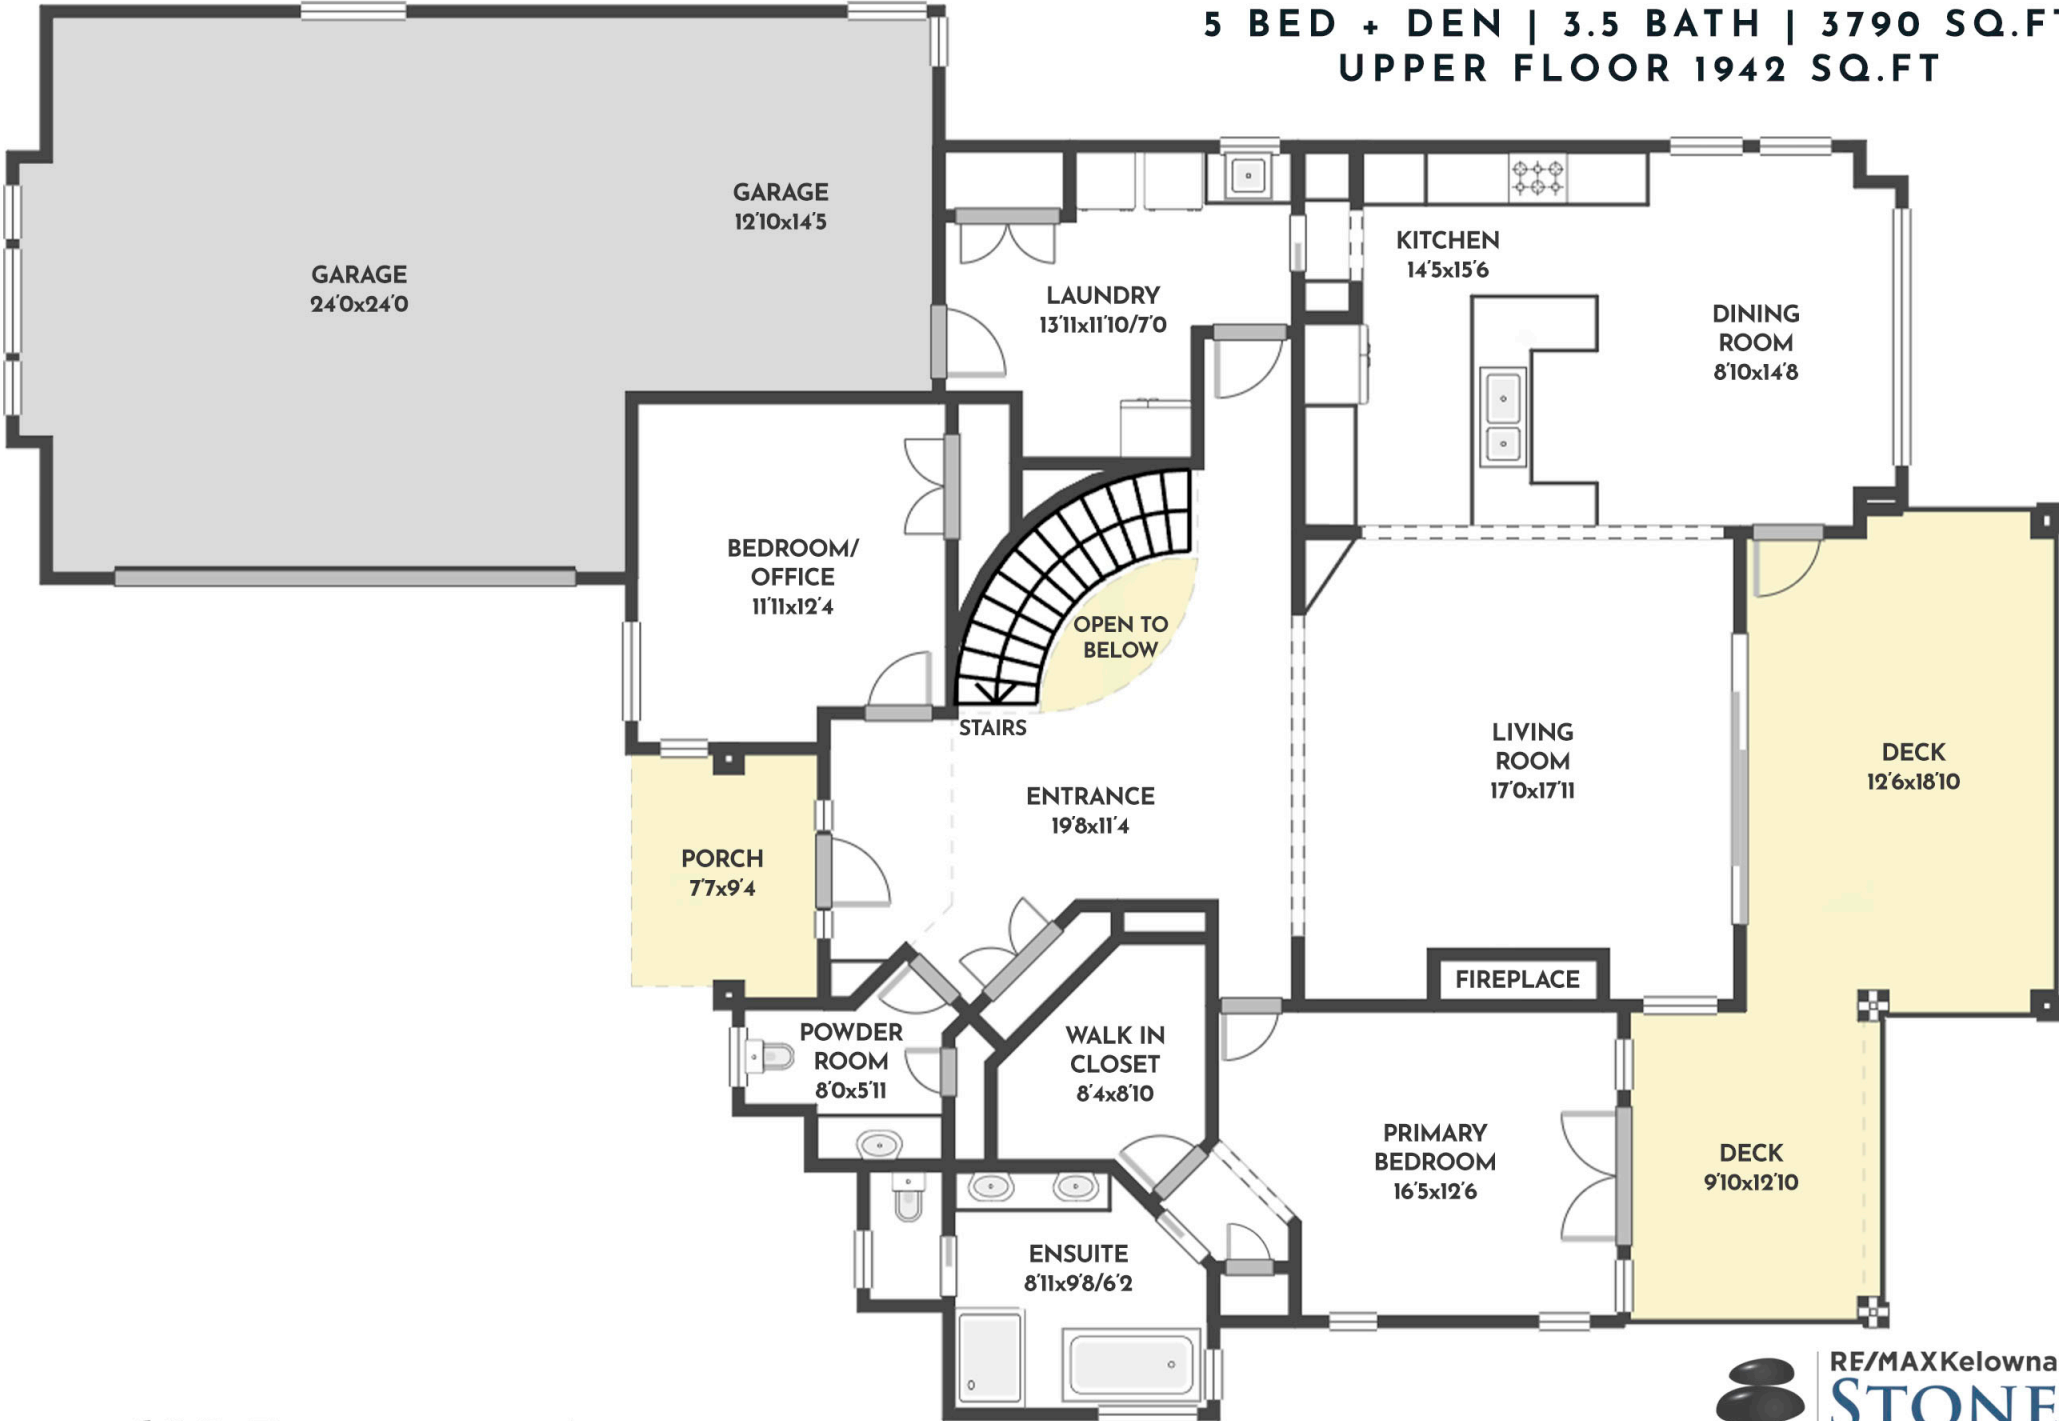

5 BED + DEN | 3.5 BATH | 3790 SQ.FT
UPPER FLOOR 1942 SQ.FT

628 DEVONIAN AVENUE

Stone Sisters | www.StoneSisters.com | (250) 862-7675

Tan & grey regions are excluded from the total floor area. All room dimensions and floor areas must be considered approximate and are subject to independent verification. Dimensions are taken from interior laser measurements.

5 BED + DEN | 3.5 BATH | 3790 SQ.FT
LOWER FLOOR 1848 SQ.FT

628 DEVONIAN AVENUE

Stone Sisters | www.StoneSisters.com | (250) 862-7675

Tan & grey regions are excluded from the total floor area. All room dimensions and floor areas must be considered approximate and are subject to independent verification. Dimensions are taken from interior laser measurements.