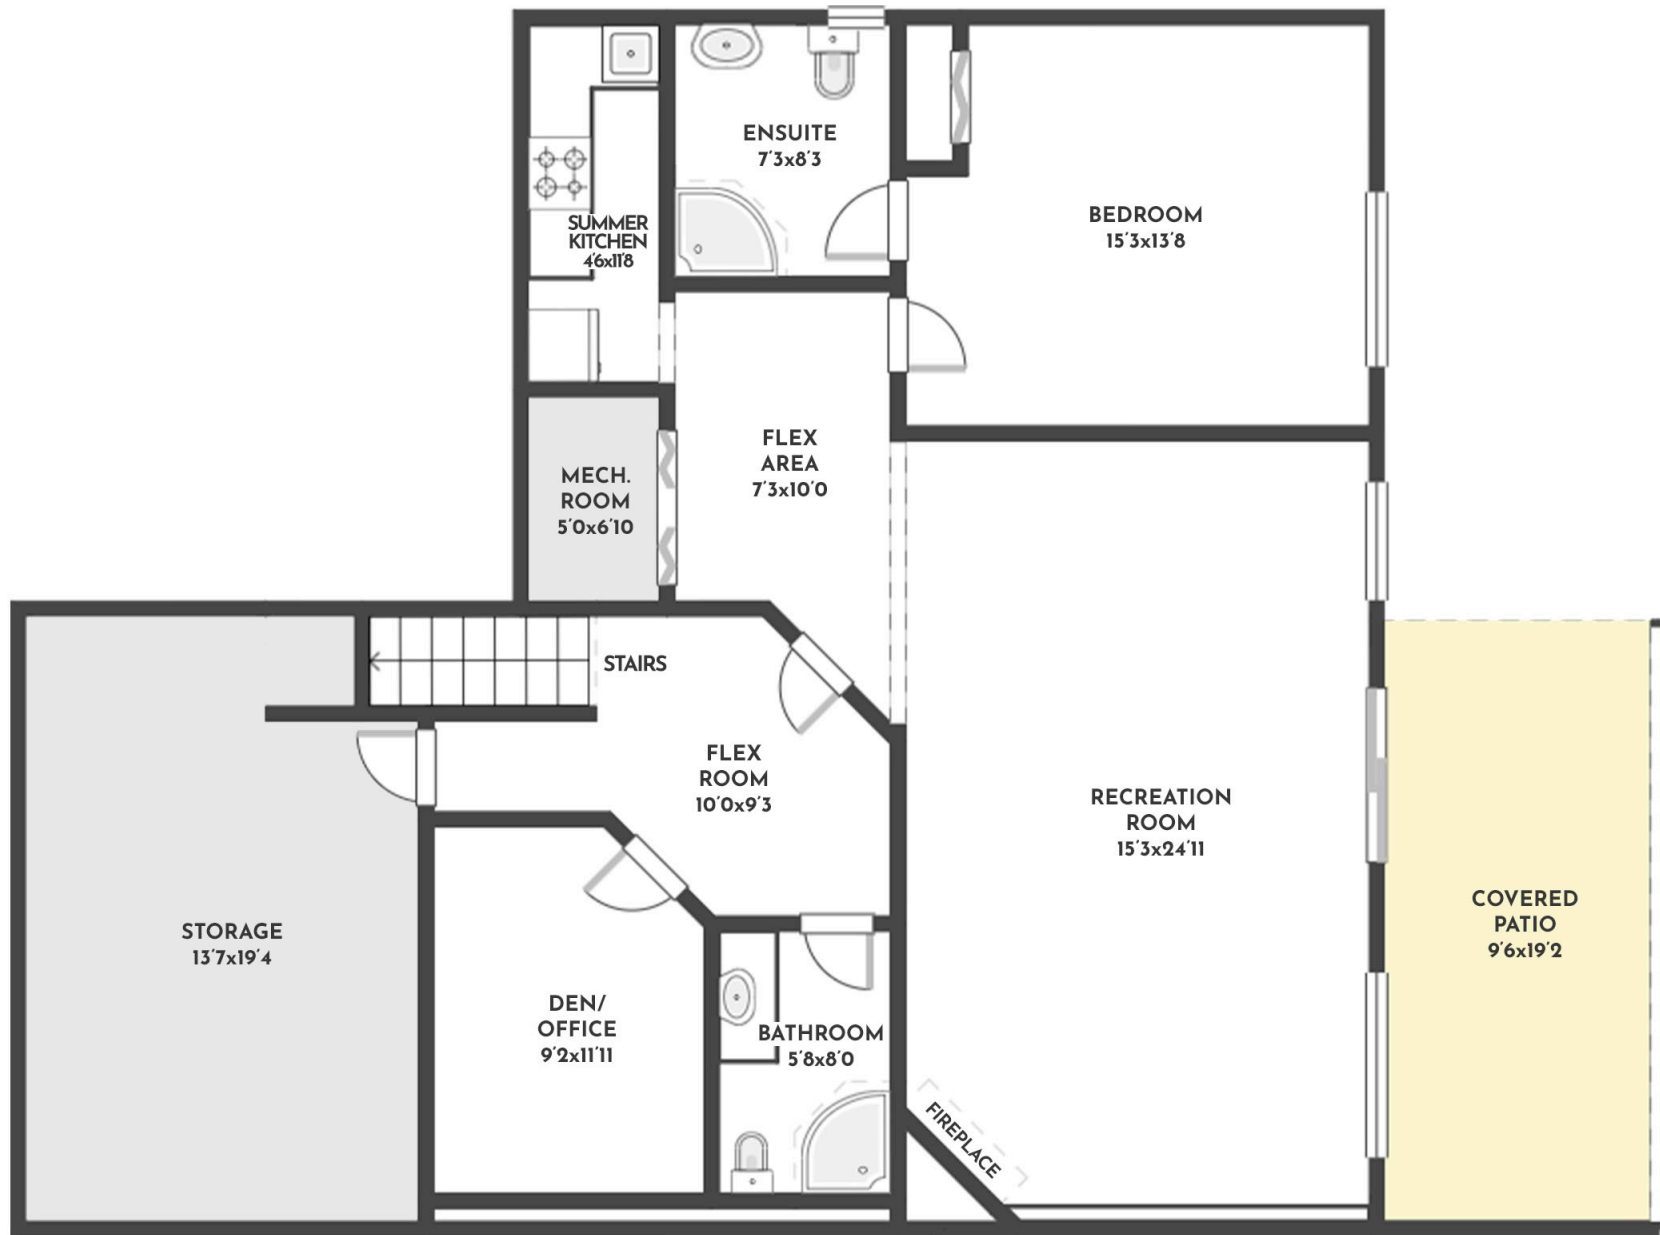

3 BED + DEN | 4 BATH | 2904 SQ.FT
UPPER FLOOR 266 SQ.FT

2613 COPPER RIDGE DRIVE

Stone Sisters | www.StoneSisters.com | (250) 862-7675

Tan & grey regions are excluded from the total floor area. All room dimensions and floor areas must be considered approximate and are subject to independent verification. Dimensions are taken from interior laser measurements.

3 BED + DEN | 4 BATH | 2904 SQ.FT
MAIN FLOOR 1515 SQ.FT

2613 COPPER RIDGE DRIVE

Stone Sisters | www.StoneSisters.com | (250) 862-7675

Tan & grey regions are excluded from the total floor area. All room dimensions and floor areas must be considered approximate and are subject to independent verification. Dimensions are taken from interior laser measurements.

3 BED + DEN | 4 BATH | 2904 SQ.FT
LOWER FLOOR 1123 SQ.FT

2613 COPPER RIDGE DRIVE

Stone Sisters | www.StoneSisters.com | (250) 862-7675

Tan & grey regions are excluded from the total floor area. All room dimensions and floor areas must be considered approximate and are subject to independent verification. Dimensions are taken from interior laser measurements.