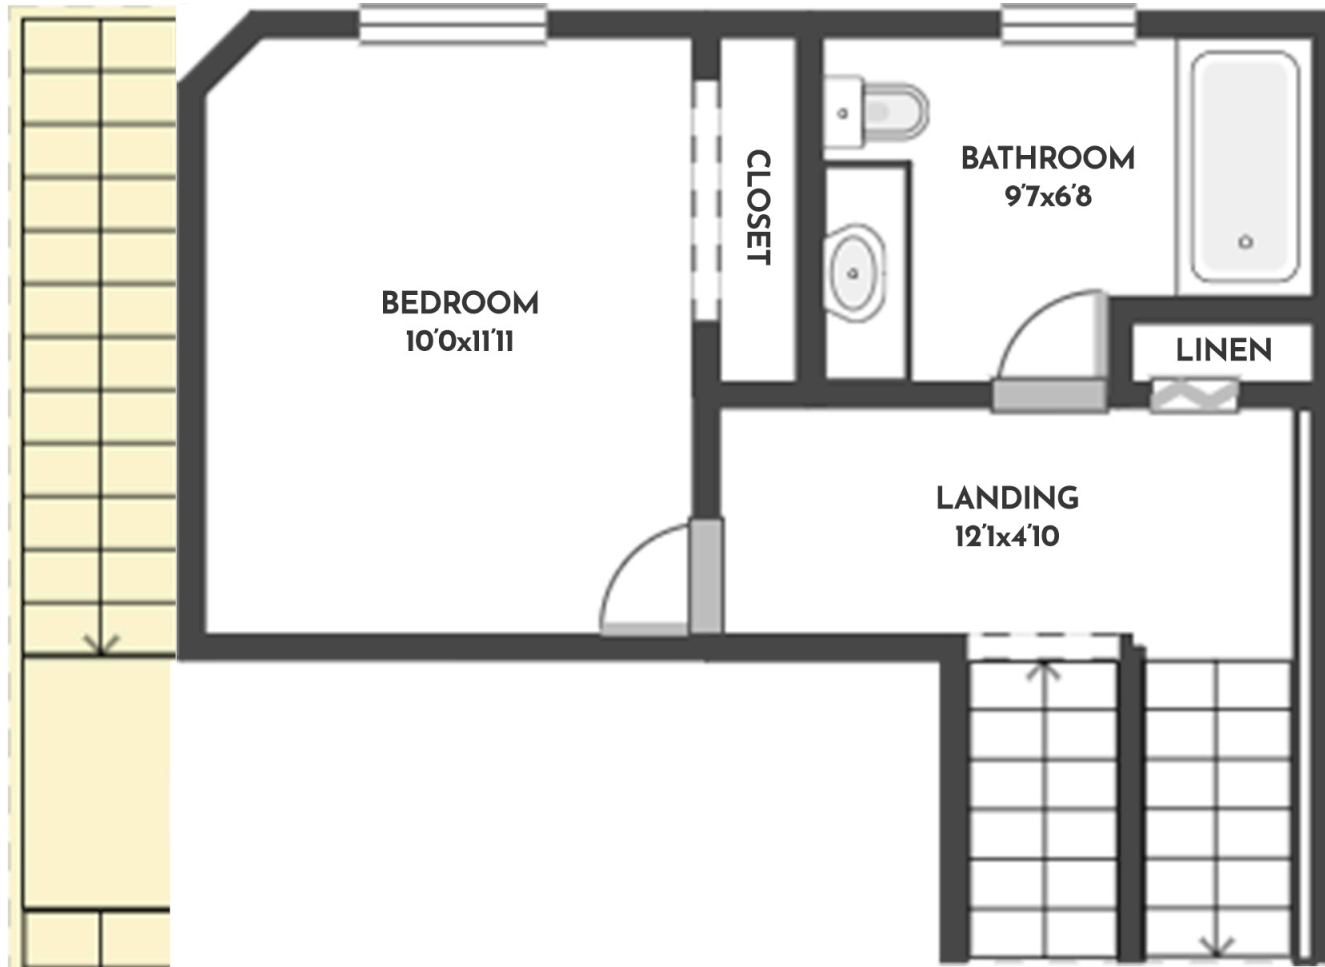

4 BED + DEN | 3.5 BATH | 2905 SQ.FT
GROUND FLOOR 303 SQ.FT

3475 MCIVER ROAD

Stone Sisters | www.StoneSisters.com | (250) 862-7675

Tan & grey regions are excluded from the total floor area. All room dimensions and floor areas must be considered approximate and are subject to independent verification. Dimensions are taken from interior laser measurements.

4 BED + DEN | 3.5 BATH | 2905 SQ.FT
FIRST FLOOR 315 SQ.FT

3475 MCIVER ROAD

Stone Sisters | www.StoneSisters.com | (250) 862-7675

Tan & grey regions are excluded from the total floor area. All room dimensions and floor areas must be considered approximate and are subject to independent verification. Dimensions are taken from interior laser measurements.

4 BED + DEN | 3.5 BATH | 2905 SQ.FT
SECOND FLOOR 303 SQ.FT

3475 MCIVER ROAD

Stone Sisters | www.StoneSisters.com | (250) 862-7675

Tan & grey regions are excluded from the total floor area. All room dimensions and floor areas must be considered approximate and are subject to independent verification. Dimensions are taken from interior laser measurements.

4 BED + DEN | 3.5 BATH | 2905 SQ.FT
THIRD FLOOR 573 SQ.FT

3475 MCIVER ROAD

Stone Sisters | www.StoneSisters.com | (250) 862-7675

Tan & grey regions are excluded from the total floor area. All room dimensions and floor areas must be considered approximate and are subject to independent verification. Dimensions are taken from interior laser measurements.