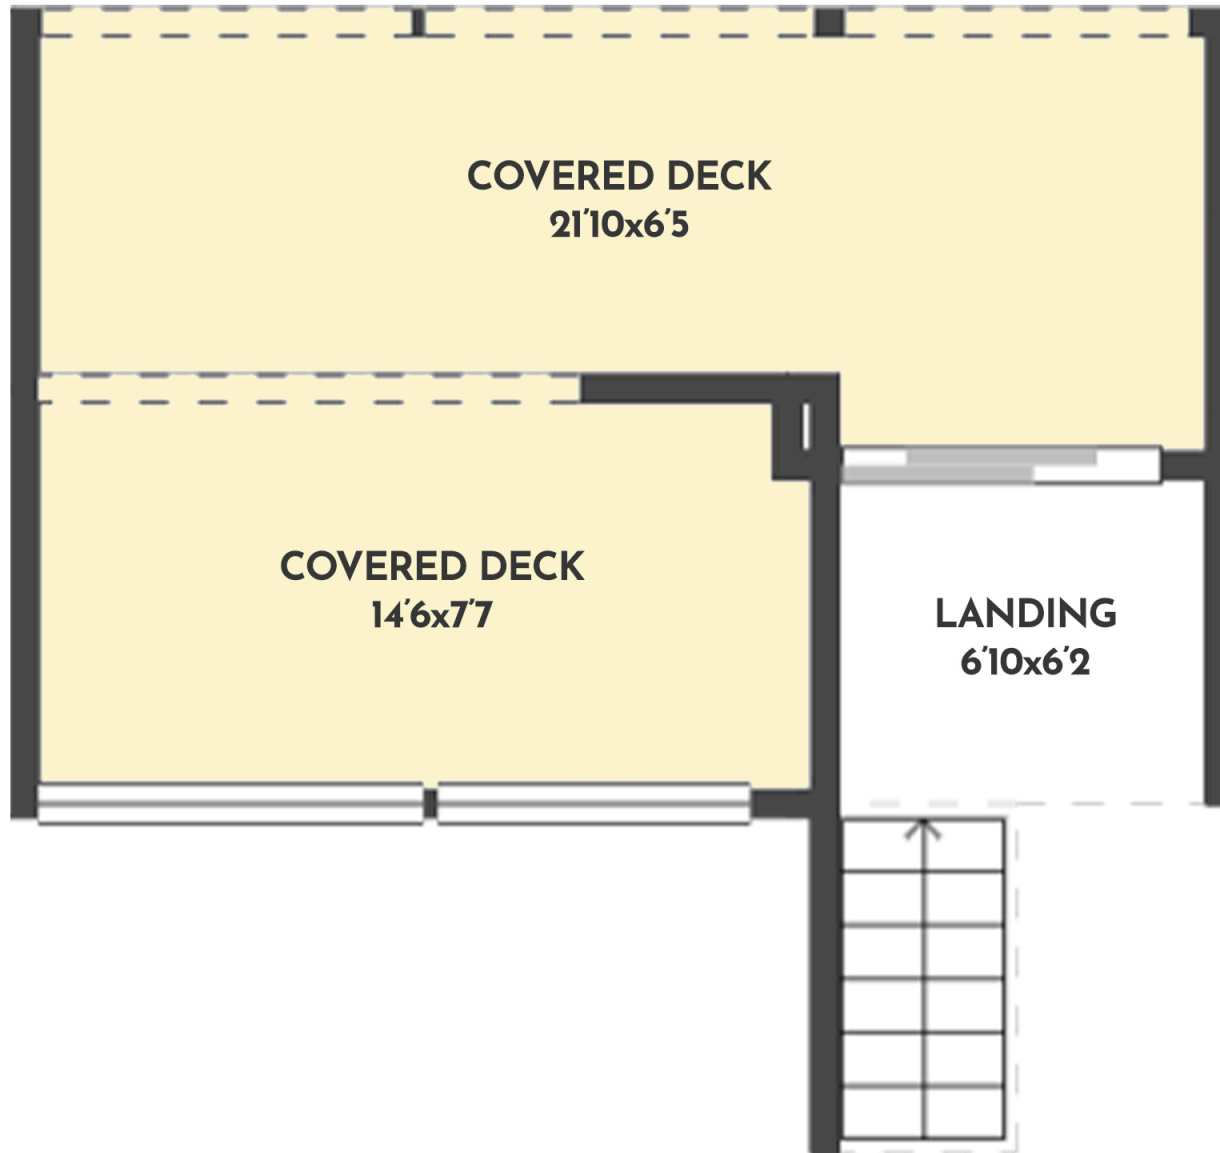

4 BED + DEN | 3.5 BATH | 2905 SQ.FT
FOURTH FLOOR 303 SQ.FT

3475 MCIVER ROAD

Stone Sisters | www.StoneSisters.com | (250) 862-7675

Tan & grey regions are excluded from the total floor area. All room dimensions and floor areas must be considered approximate and are subject to independent verification. Dimensions are taken from interior laser measurements.

4 BED + DEN | 3.5 BATH | 2905 SQ.FT
FIFTH FLOOR 1053 SQ.FT

3475 MCIVER ROAD

Stone Sisters | www.StoneSisters.com | (250) 862-7675

Tan & grey regions are excluded from the total floor area. All room dimensions and floor areas must be considered approximate and are subject to independent verification. Dimensions are taken from interior laser measurements.

4 BED + DEN | 3.5 BATH | 2905 SQ.FT
SIXTH FLOOR 55 SQ.FT

3475 MCIVER ROAD

Stone Sisters | www.StoneSisters.com | (250) 862-7675

Tan & grey regions are excluded from the total floor area. All room dimensions and floor areas must be considered approximate and are subject to independent verification. Dimensions are taken from interior laser measurements.