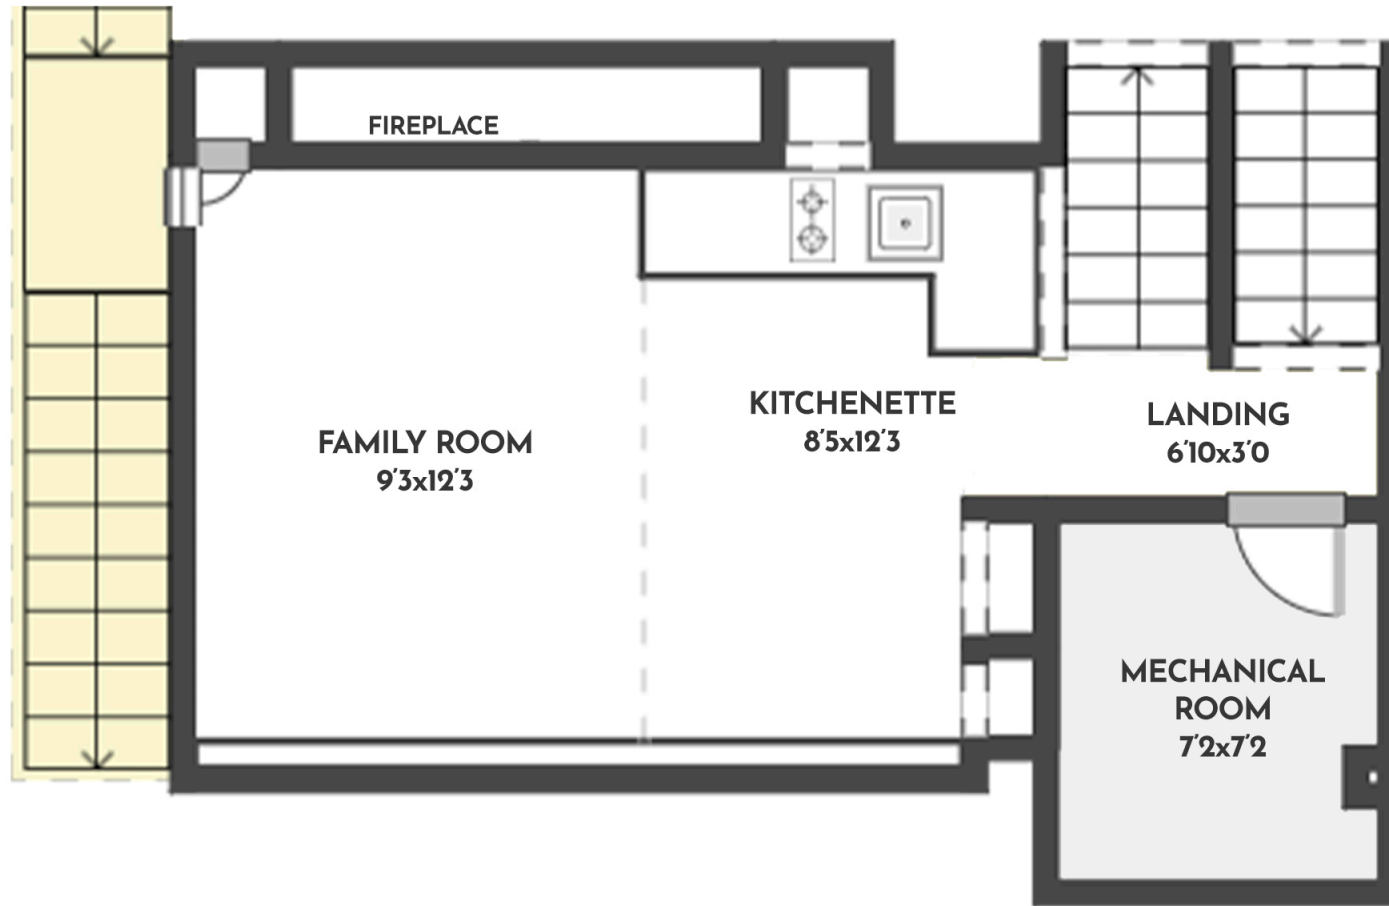

4 BED + DEN | 3.5 BATH | 2905 SQ.FT
GROUND FLOOR 303 SQ.FT

3475 MCIVER ROAD

Stone Sisters | www.StoneSisters.com | (250) 862-7675

Tan & grey regions are excluded from the total floor area. All room dimensions and floor areas must be considered approximate and are subject to independent verification. Dimensions are taken from interior laser measurements.

4 BED + DEN | 3.5 BATH | 2905 SQ.FT
FIRST FLOOR 315 SQ.FT

3475 MCIVER ROAD

Stone Sisters | www.StoneSisters.com | (250) 862-7675

Tan & grey regions are excluded from the total floor area. All room dimensions and floor areas must be considered approximate and are subject to independent verification. Dimensions are taken from interior laser measurements.

4 BED + DEN | 3.5 BATH | 2905 SQ.FT
SECOND FLOOR 303 SQ.FT

3475 MCIVER ROAD

Stone Sisters | www.StoneSisters.com | (250) 862-7675

Tan & grey regions are excluded from the total floor area. All room dimensions and floor areas must be considered approximate and are subject to independent verification. Dimensions are taken from interior laser measurements.