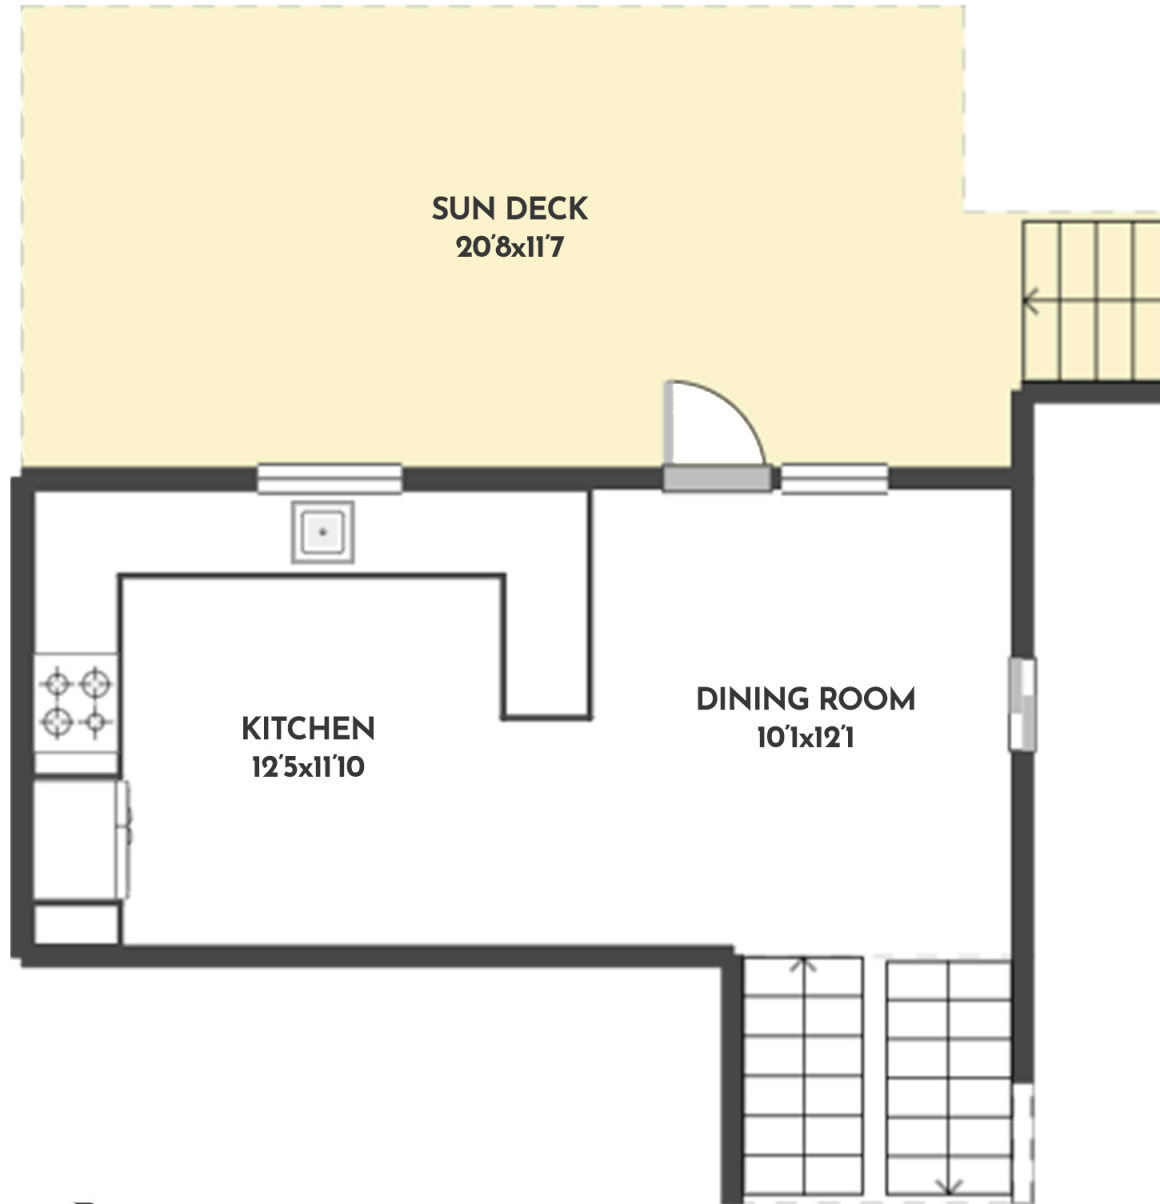

4 BED + DEN | 3.5 BATH | 2905 SQ.FT
THIRD FLOOR 573 SQ.FT

3475 MCIVER ROAD

Stone Sisters | www.StoneSisters.com | (250) 862-7675

Tan & grey regions are excluded from the total floor area. All room dimensions and floor areas must be considered approximate and are subject to independent verification. Dimensions are taken from interior laser measurements.

4 BED + DEN | 3.5 BATH | 2905 SQ.FT
FOURTH FLOOR 303 SQ.FT

3475 MCIVER ROAD

Stone Sisters | www.StoneSisters.com | (250) 862-7675

Tan & grey regions are excluded from the total floor area. All room dimensions and floor areas must be considered approximate and are subject to independent verification. Dimensions are taken from interior laser measurements.