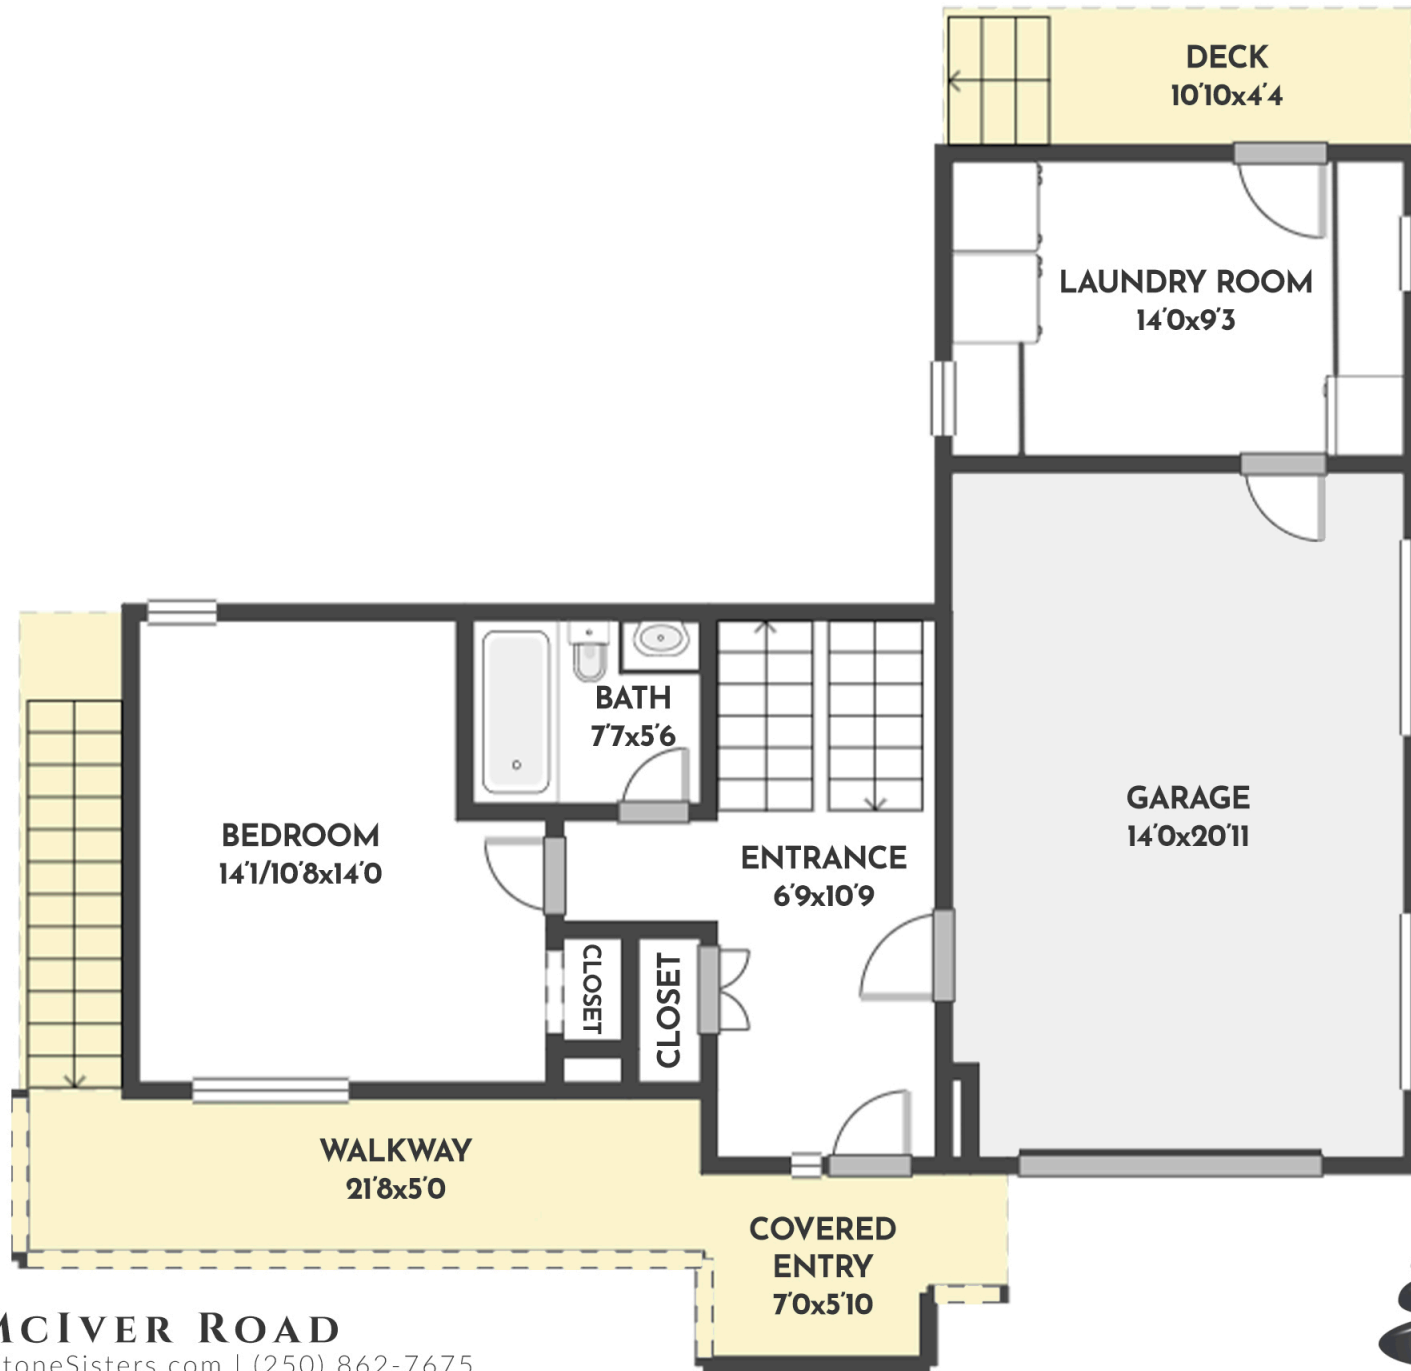

4 BED + DEN | 3.5 BATH | 2905 SQ.FT
GROUND FLOOR 303 SQ.FT

3475 MCIVER ROAD

Stone Sisters | www.StoneSisters.com | (250) 862-7675

Tan & grey regions are excluded from the total floor area. All room dimensions and floor areas must be considered approximate and are subject to independent verification. Dimensions are taken from interior laser measurements.

4 BED + DEN | 3.5 BATH | 2905 SQ.FT
SECOND FLOOR 303 SQ.FT

3475 MCIVER ROAD

Stone Sisters | www.StoneSisters.com | (250) 862-7675

Tan & grey regions are excluded from the total floor area. All room dimensions and floor areas must be considered approximate and are subject to independent verification. Dimensions are taken from interior laser measurements.

4 BED + DEN | 3.5 BATH | 2905 SQ.FT
THIRD FLOOR 573 SQ.FT

3475 MCIVER ROAD

Stone Sisters | www.StoneSisters.com | (250) 862-7675

Tan & grey regions are excluded from the total floor area. All room dimensions and floor areas must be considered approximate and are subject to independent verification. Dimensions are taken from interior laser measurements.