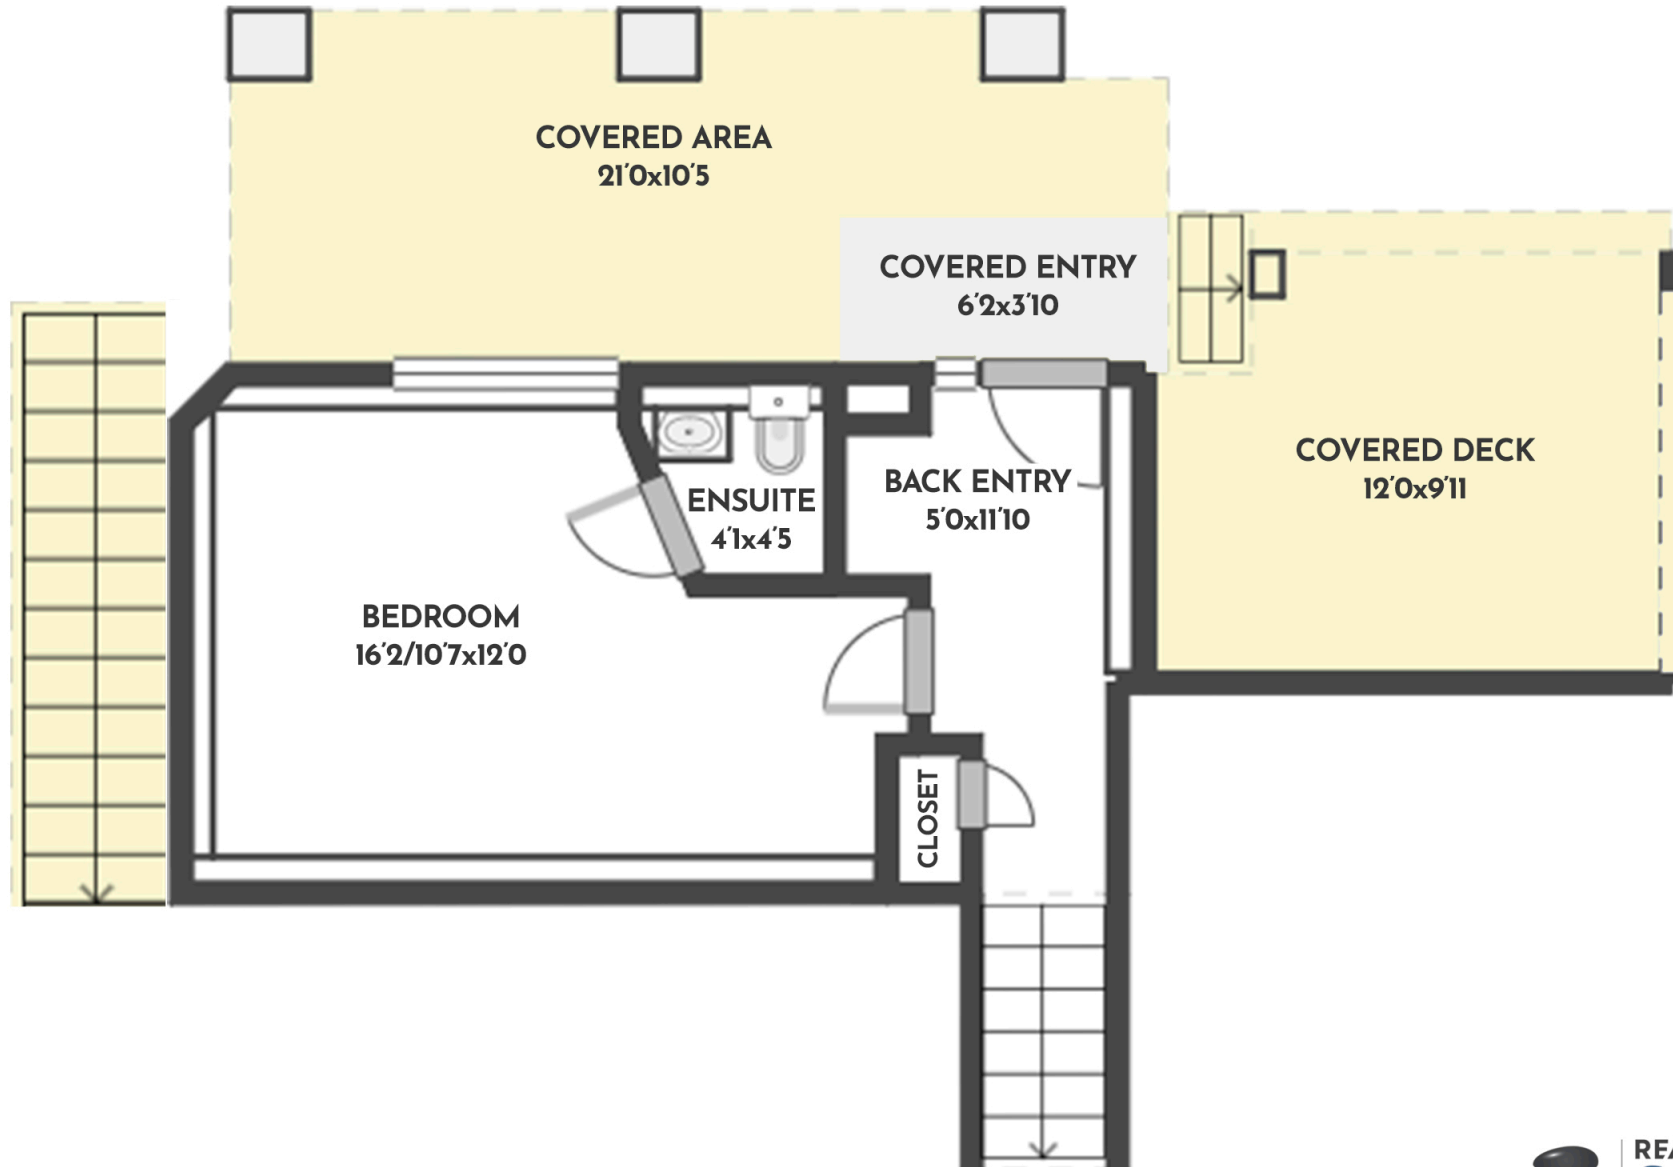

4 BED + DEN | 3.5 BATH | 2905 SQ.FT
GROUND FLOOR 303 SQ.FT

3475 MCIVER ROAD

Stone Sisters | www.StoneSisters.com | (250) 862-7675

Tan & grey regions are excluded from the total floor area. All room dimensions and floor areas must be considered approximate and are subject to independent verification. Dimensions are taken from interior laser measurements.

4 BED + DEN | 3.5 BATH | 2905 SQ.FT
FIRST FLOOR 315 SQ.FT

3475 MCIVER ROAD

Stone Sisters | www.StoneSisters.com | (250) 862-7675

Tan & grey regions are excluded from the total floor area. All room dimensions and floor areas must be considered approximate and are subject to independent verification. Dimensions are taken from interior laser measurements.

4 BED + DEN | 3.5 BATH | 2905 SQ.FT
SECOND FLOOR 303 SQ.FT

3475 MCIVER ROAD

Stone Sisters | www.StoneSisters.com | (250) 862-7675

Tan & grey regions are excluded from the total floor area. All room dimensions and floor areas must be considered approximate and are subject to independent verification. Dimensions are taken from interior laser measurements.

4 BED + DEN | 3.5 BATH | 2905 SQ.FT
THIRD FLOOR 573 SQ.FT

3475 MCIVER ROAD

Stone Sisters | www.StoneSisters.com | (250) 862-7675

Tan & grey regions are excluded from the total floor area. All room dimensions and floor areas must be considered approximate and are subject to independent verification. Dimensions are taken from interior laser measurements.