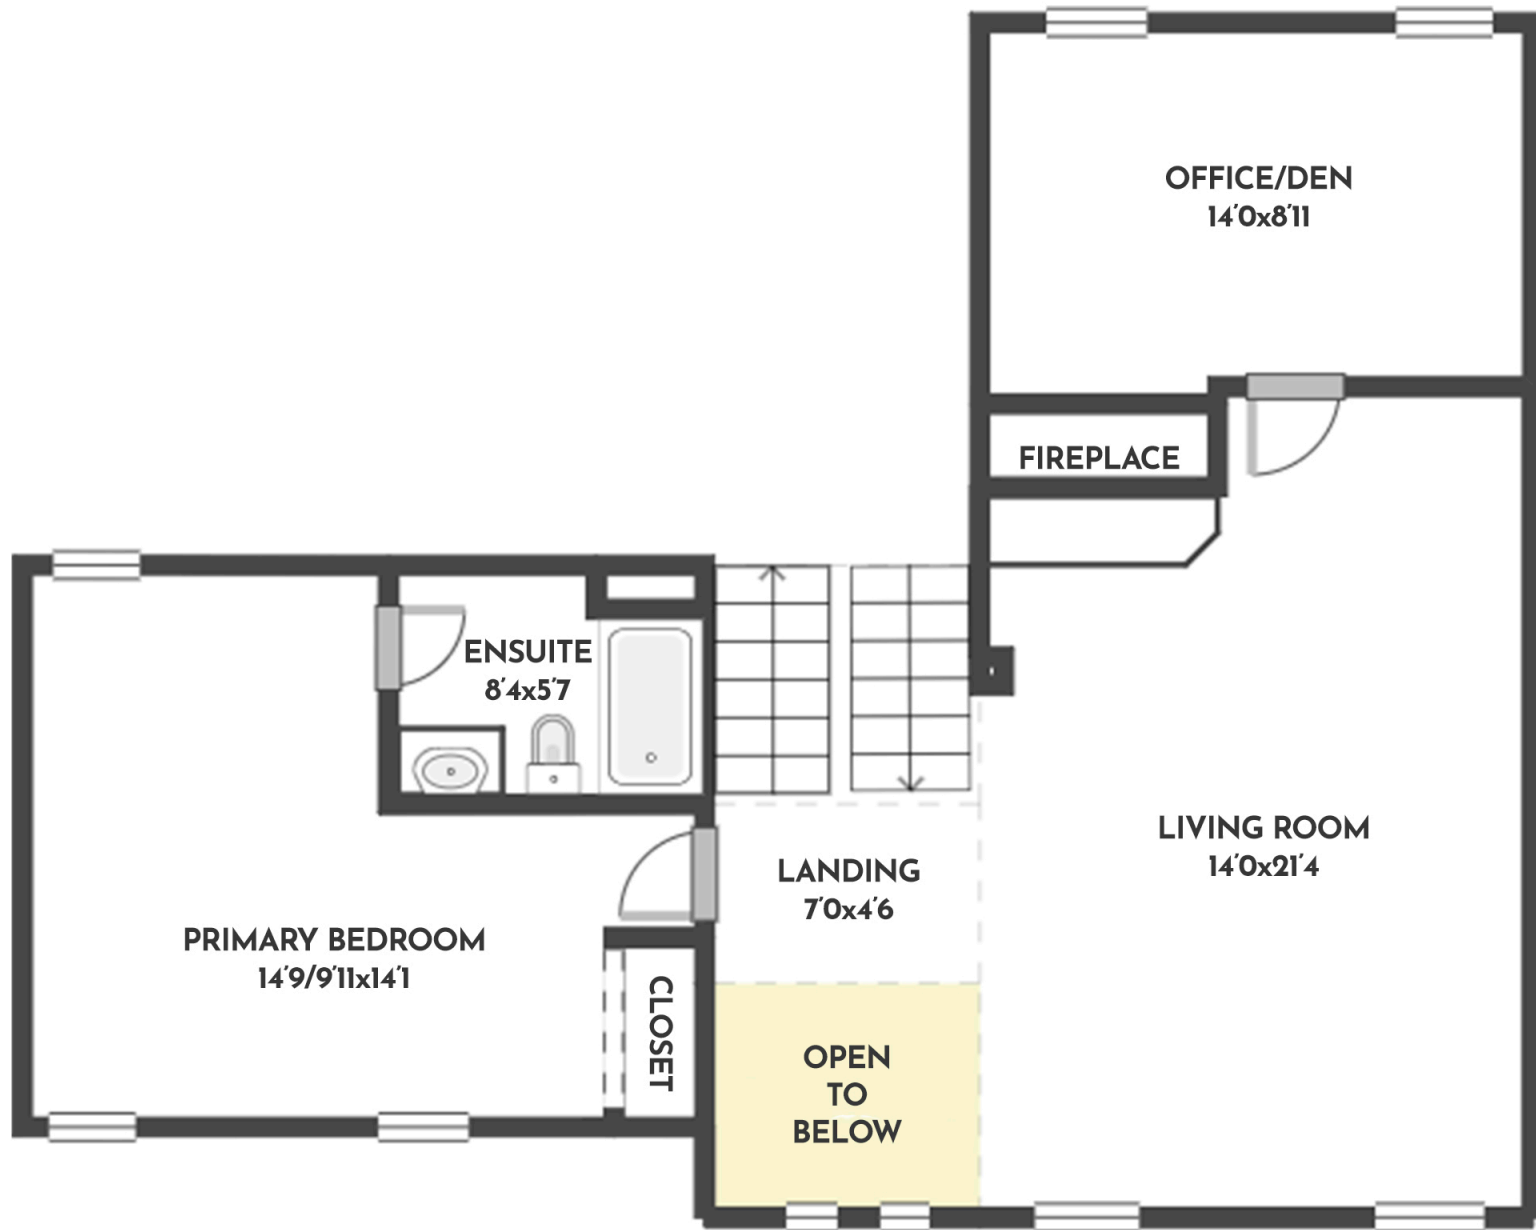

4 BED + DEN | 3.5 BATH | 2905 SQ.FT
FOURTH FLOOR 303 SQ.FT

3475 MCIVER ROAD

Stone Sisters | www.StoneSisters.com | (250) 862-7675

Tan & grey regions are excluded from the total floor area. All room dimensions and floor areas must be considered approximate and are subject to independent verification. Dimensions are taken from interior laser measurements.

4 BED + DEN | 3.5 BATH | 2905 SQ.FT
FIFTH FLOOR 1053 SQ.FT

3475 MCIVER ROAD

Stone Sisters | www.StoneSisters.com | (250) 862-7675

Tan & grey regions are excluded from the total floor area. All room dimensions and floor areas must be considered approximate and are subject to independent verification. Dimensions are taken from interior laser measurements.