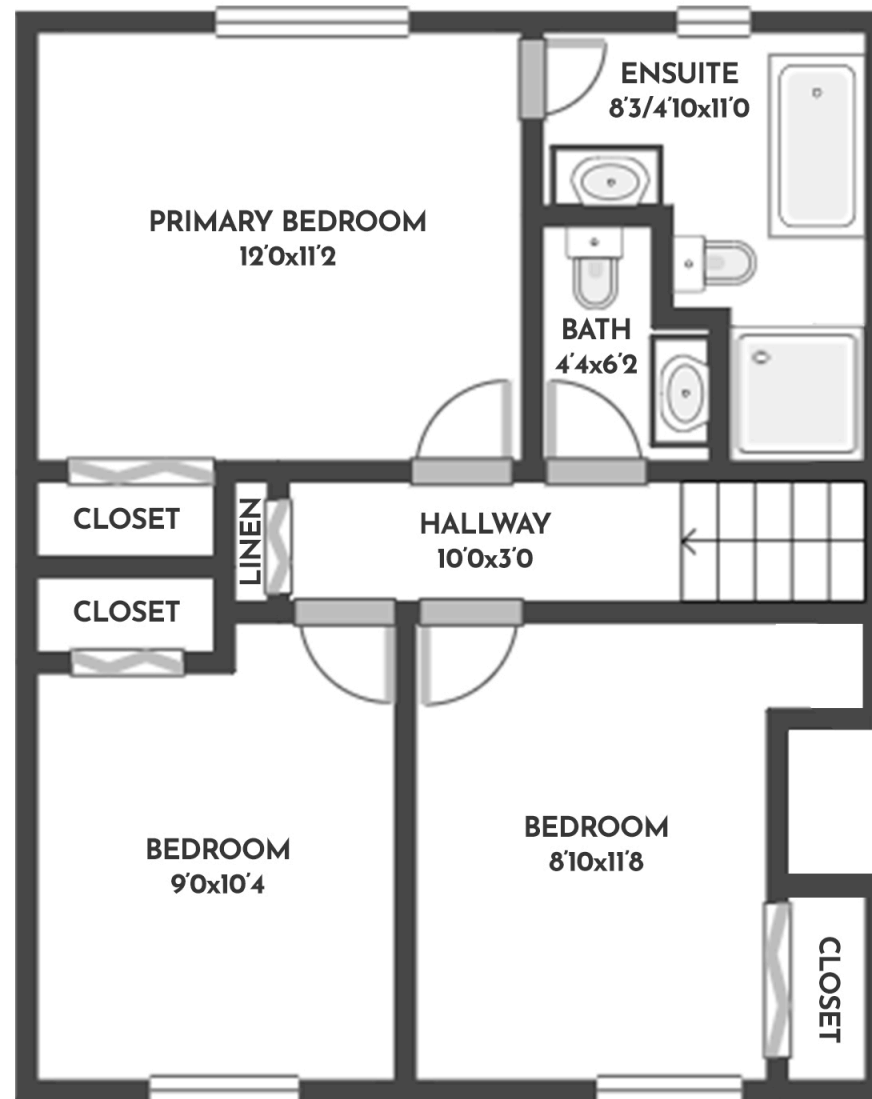

4 BED | 2.5 BATH | 1630 SQ.FT  
MAIN FLOOR / SUB-BASEMENT 1064 SQ.FT

1110 HOUGHTON ROAD

Stone Sisters | [www.StoneSisters.com](http://www.StoneSisters.com) | (250) 862-7675

Tan & grey regions are excluded from the total floor area. All room dimensions and floor areas must be considered approximate and are subject to independent verification. Dimensions are taken from interior laser measurements.

4 BED | 2.5 BATH | 1630 SQ.FT  
UPPER FLOOR 566 SQ.FT