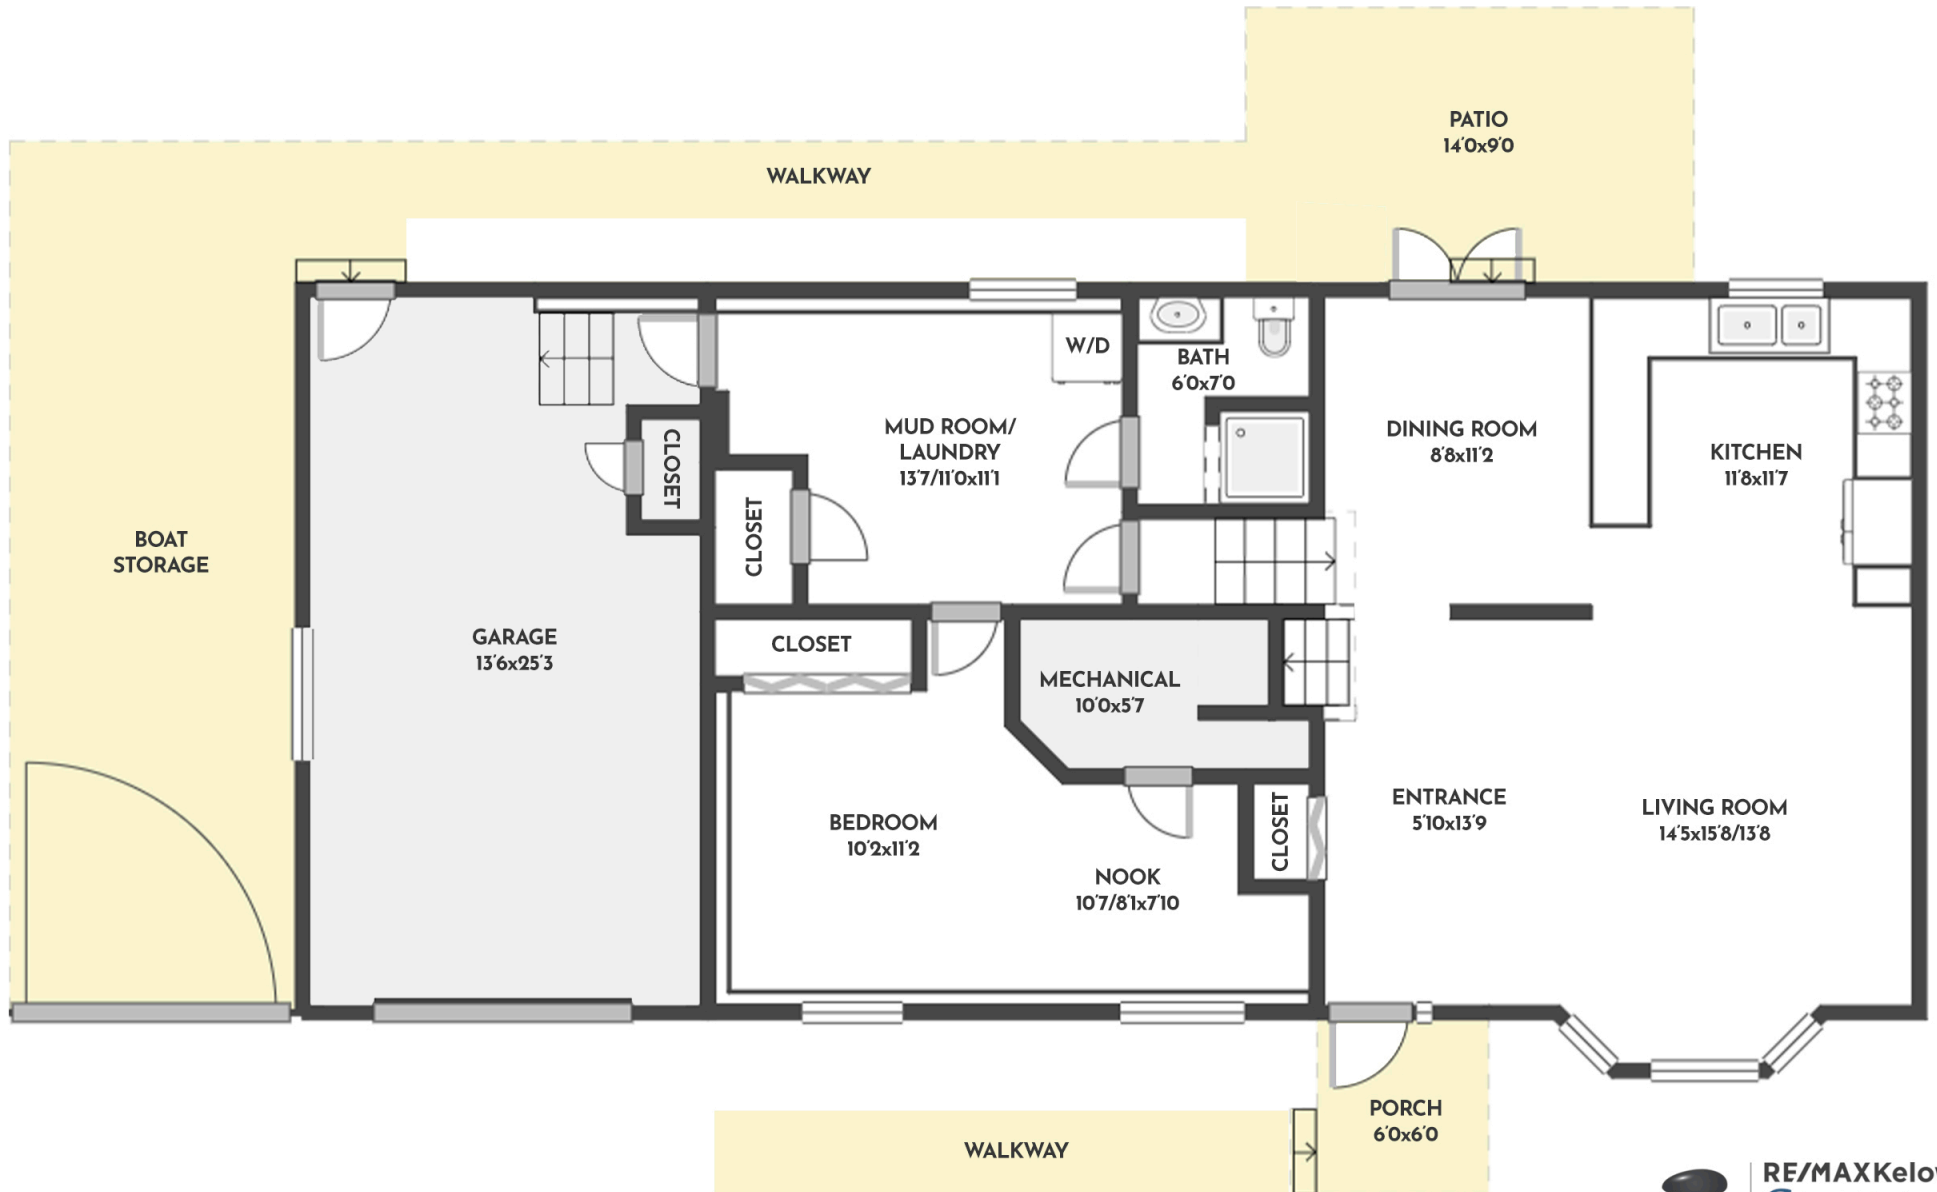

4 BED | 2.5 BATH | 1630 SQ.FT  
MAIN FLOOR / SUB-BASEMENT 1064 SQ.FT

1110 HOUGHTON ROAD

Stone Sisters | [www.StoneSisters.com](http://www.StoneSisters.com) | (250) 862-7675

Tan & grey regions are excluded from the total floor area. All room dimensions and floor areas must be considered approximate and are subject to independent verification. Dimensions are taken from interior laser measurements.

4 BED | 2.5 BATH | 1630 SQ.FT  
UPPER FLOOR 566 SQ.FT