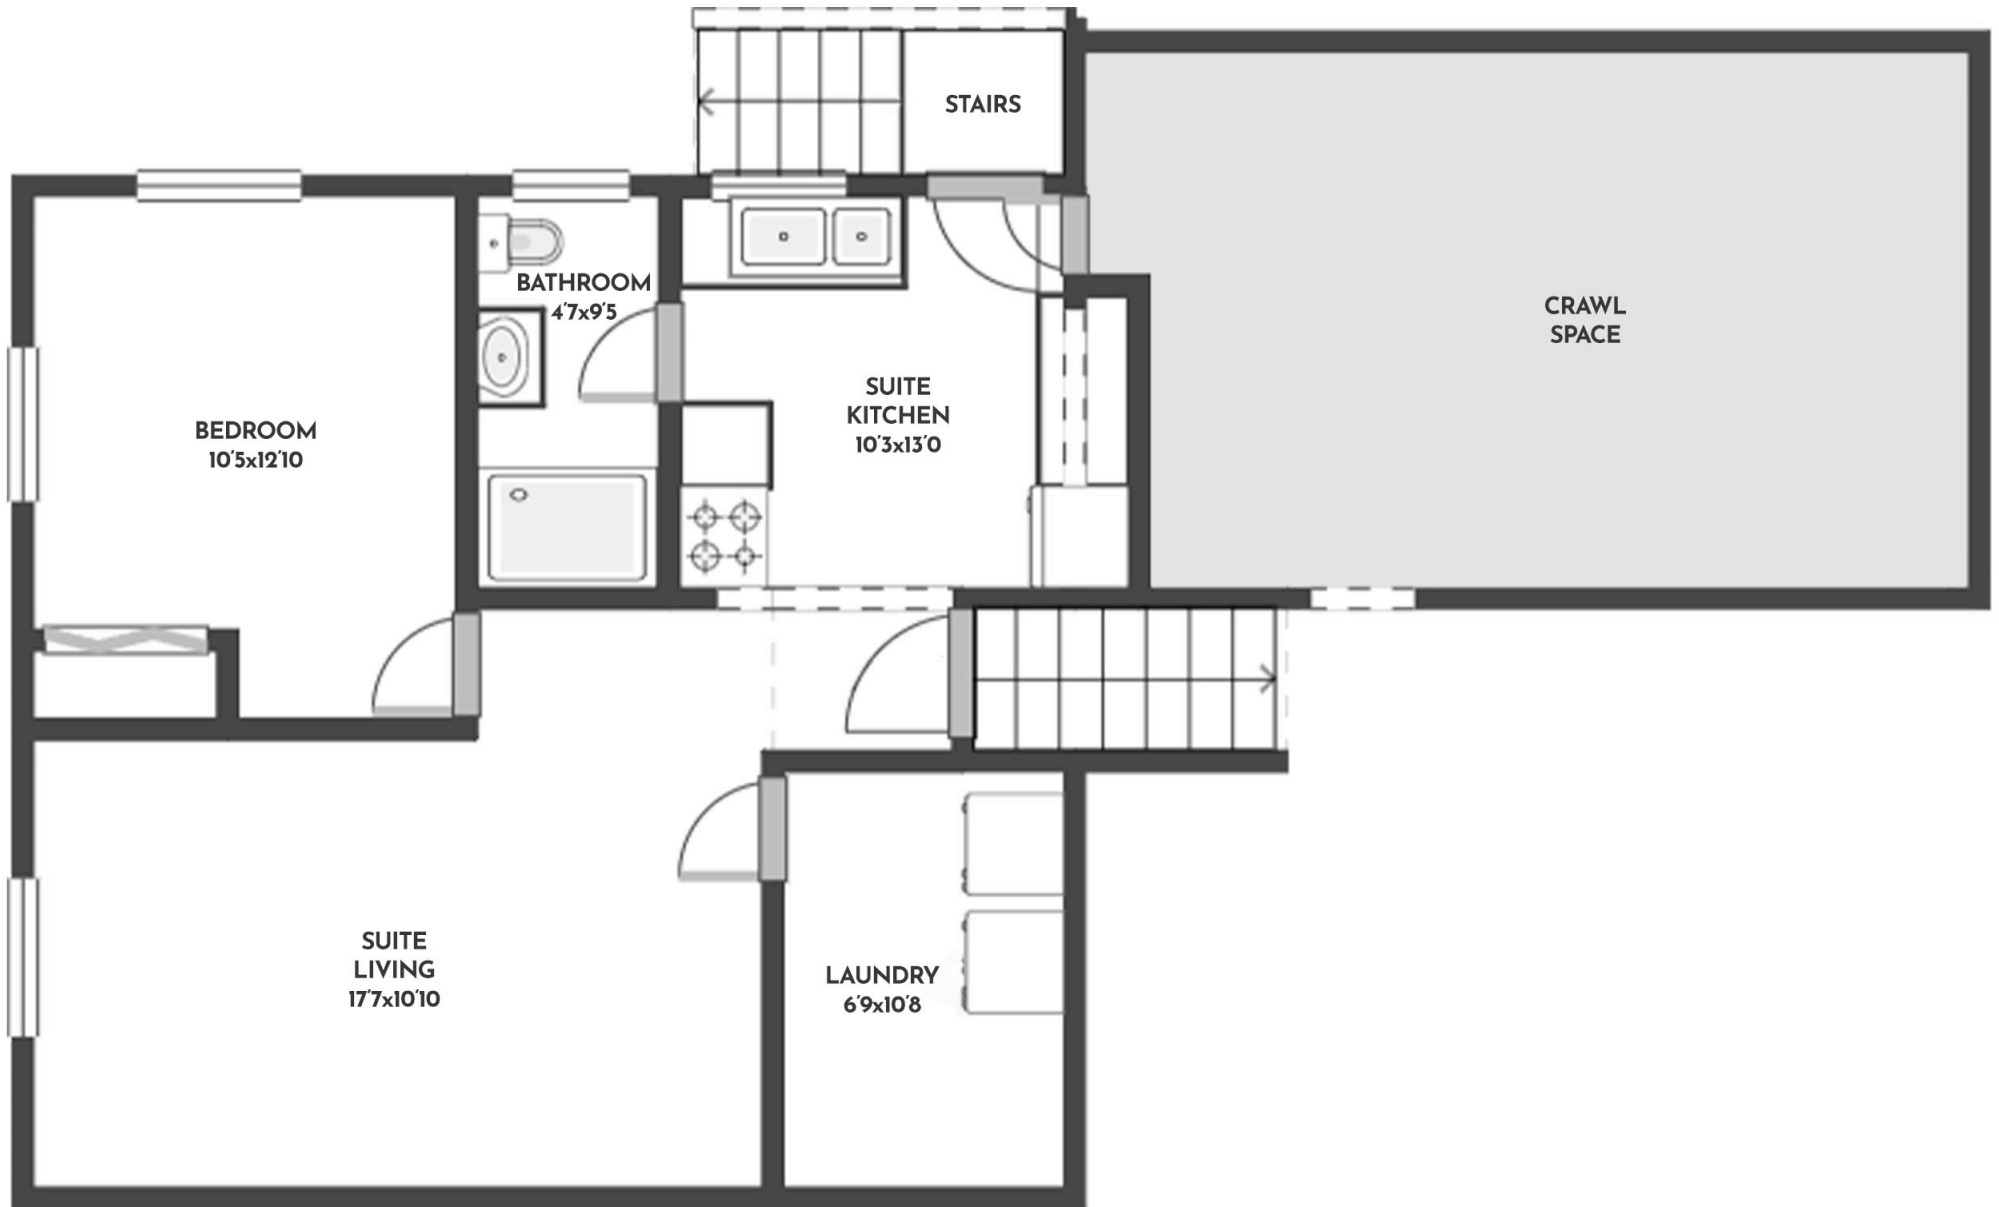

4 BED | 3.5 BATH | 2514 SQ.FT  
UPPER FLOOR 760 SQ.FT

4 BED | 3.5 BATH | 2514 SQ.FT  
MAIN FLOOR 1164 SQ.FT

## 990 WALKER DRIVE

Stone Sisters | [www.StoneSisters.com](http://www.StoneSisters.com) | (250) 862-7675

Tan & grey regions are excluded from the total floor area. All room dimensions and floor areas must be considered approximate and are subject to independent verification. Dimensions are taken from interior laser measurements.

4 BED | 3.5 BATH | 2514 SQ.FT  
LOWER FLOOR 590 SQ.FT