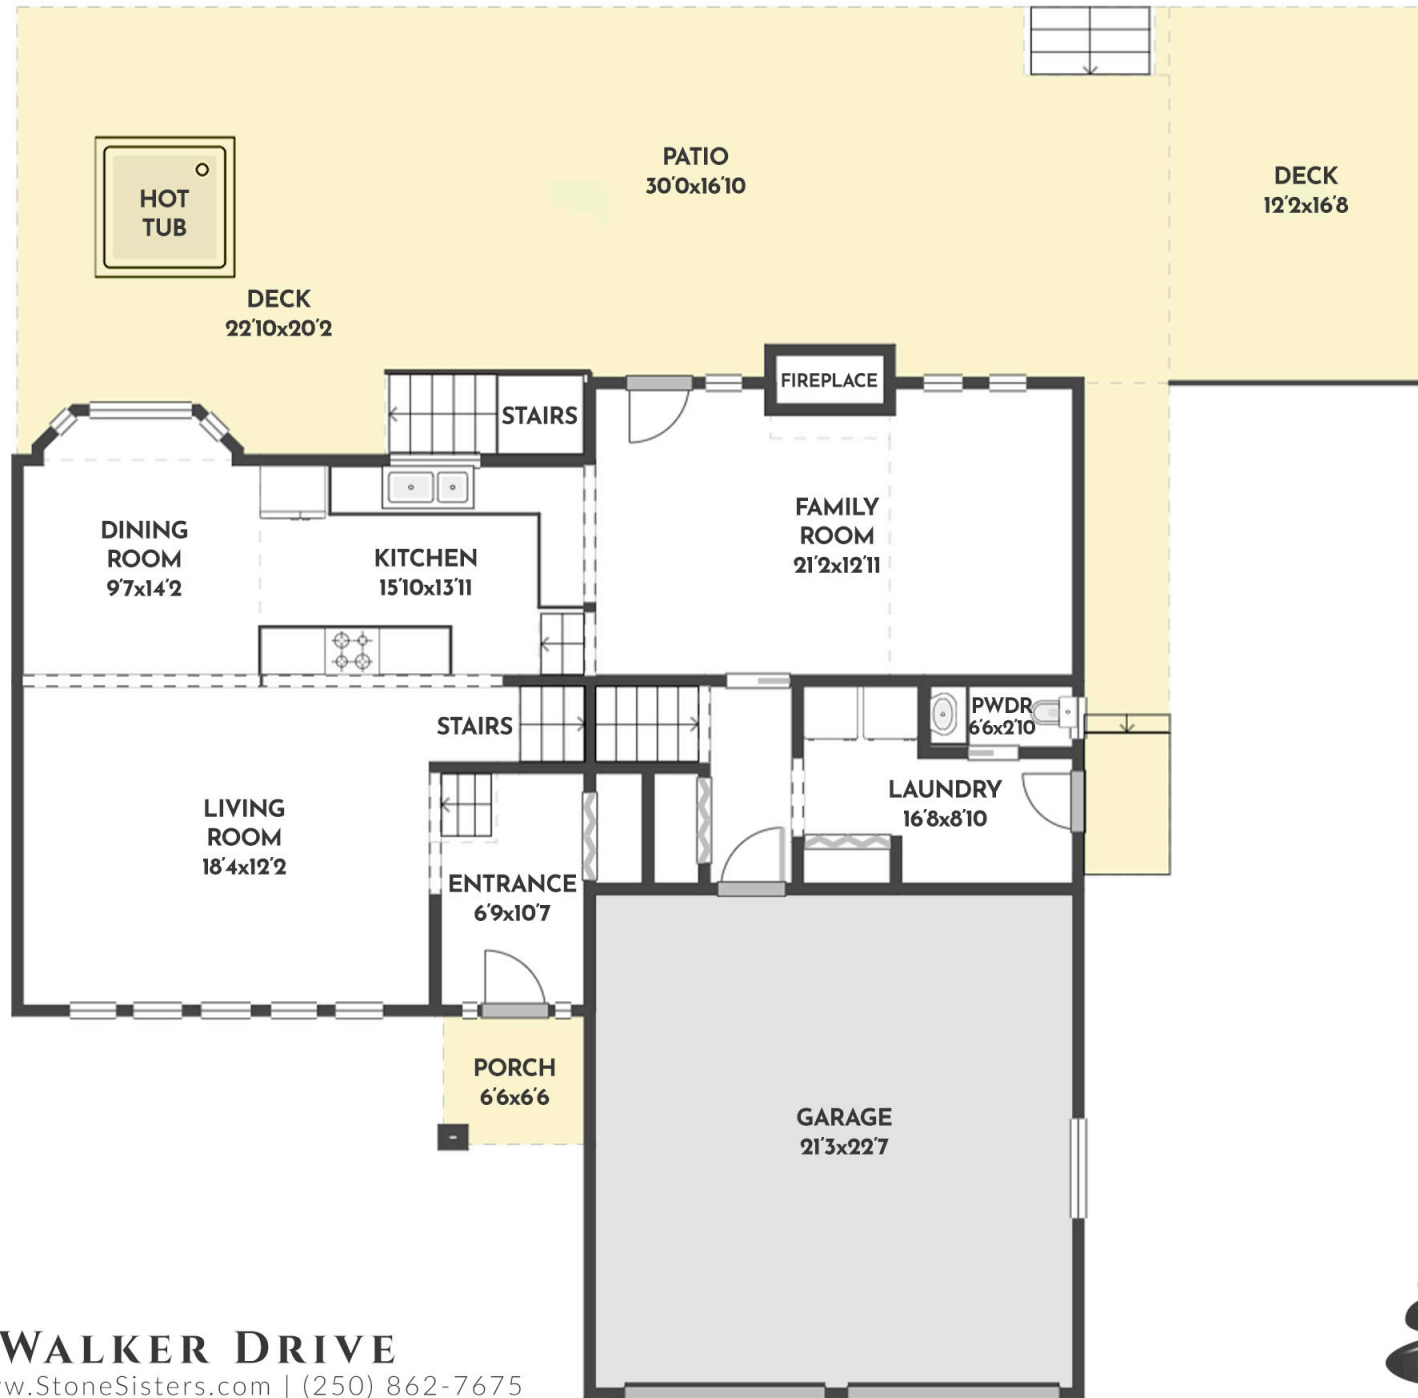

4 BED | 3.5 BATH | 2514 SQ.FT  
UPPER FLOOR 760 SQ.FT

## 990 WALKER DRIVE

Stone Sisters | [www.StoneSisters.com](http://www.StoneSisters.com) | (250) 862-7675

Tan & grey regions are excluded from the total floor area. All room dimensions and floor areas must be considered approximate and are subject to independent verification. Dimensions are taken from interior laser measurements.

4 BED | 3.5 BATH | 2514 SQ.FT  
MAIN FLOOR 1164 SQ.FT

4 BED | 3.5 BATH | 2514 SQ.FT  
LOWER FLOOR 590 SQ.FT