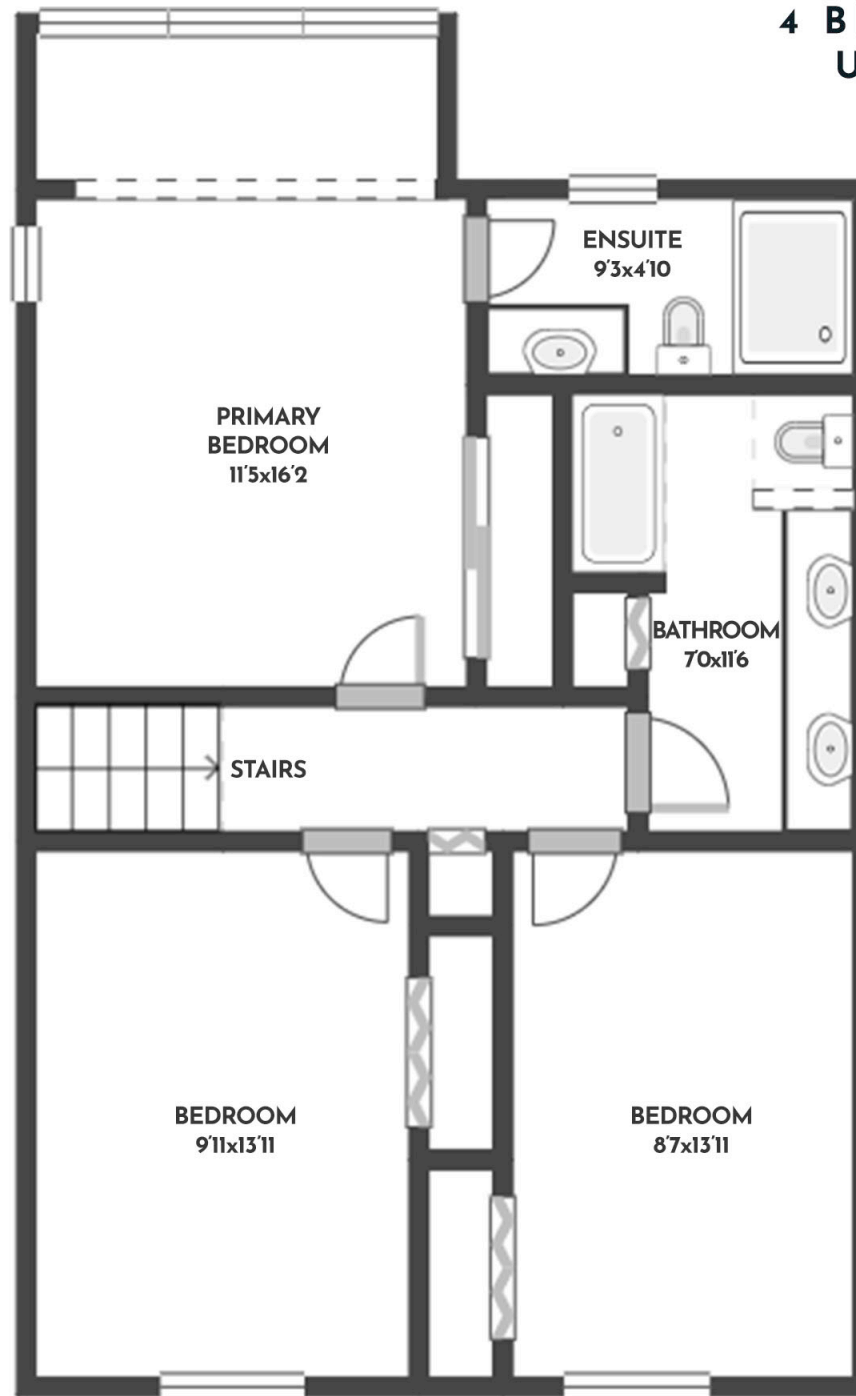

4 BED | 3.5 BATH | 2514 SQ.FT  
UPPER FLOOR 760 SQ.FT

## 990 WALKER DRIVE

Stone Sisters | [www.StoneSisters.com](http://www.StoneSisters.com) | (250) 862-7675

Tan & grey regions are excluded from the total floor area. All room dimensions and floor areas must be considered approximate and are subject to independent verification. Dimensions are taken from interior laser measurements.

4 BED | 3.5 BATH | 2514 SQ.FT  
MAIN FLOOR 1164 SQ.FT

4 BED | 3.5 BATH | 2514 SQ.FT  
LOWER FLOOR 590 SQ.FT