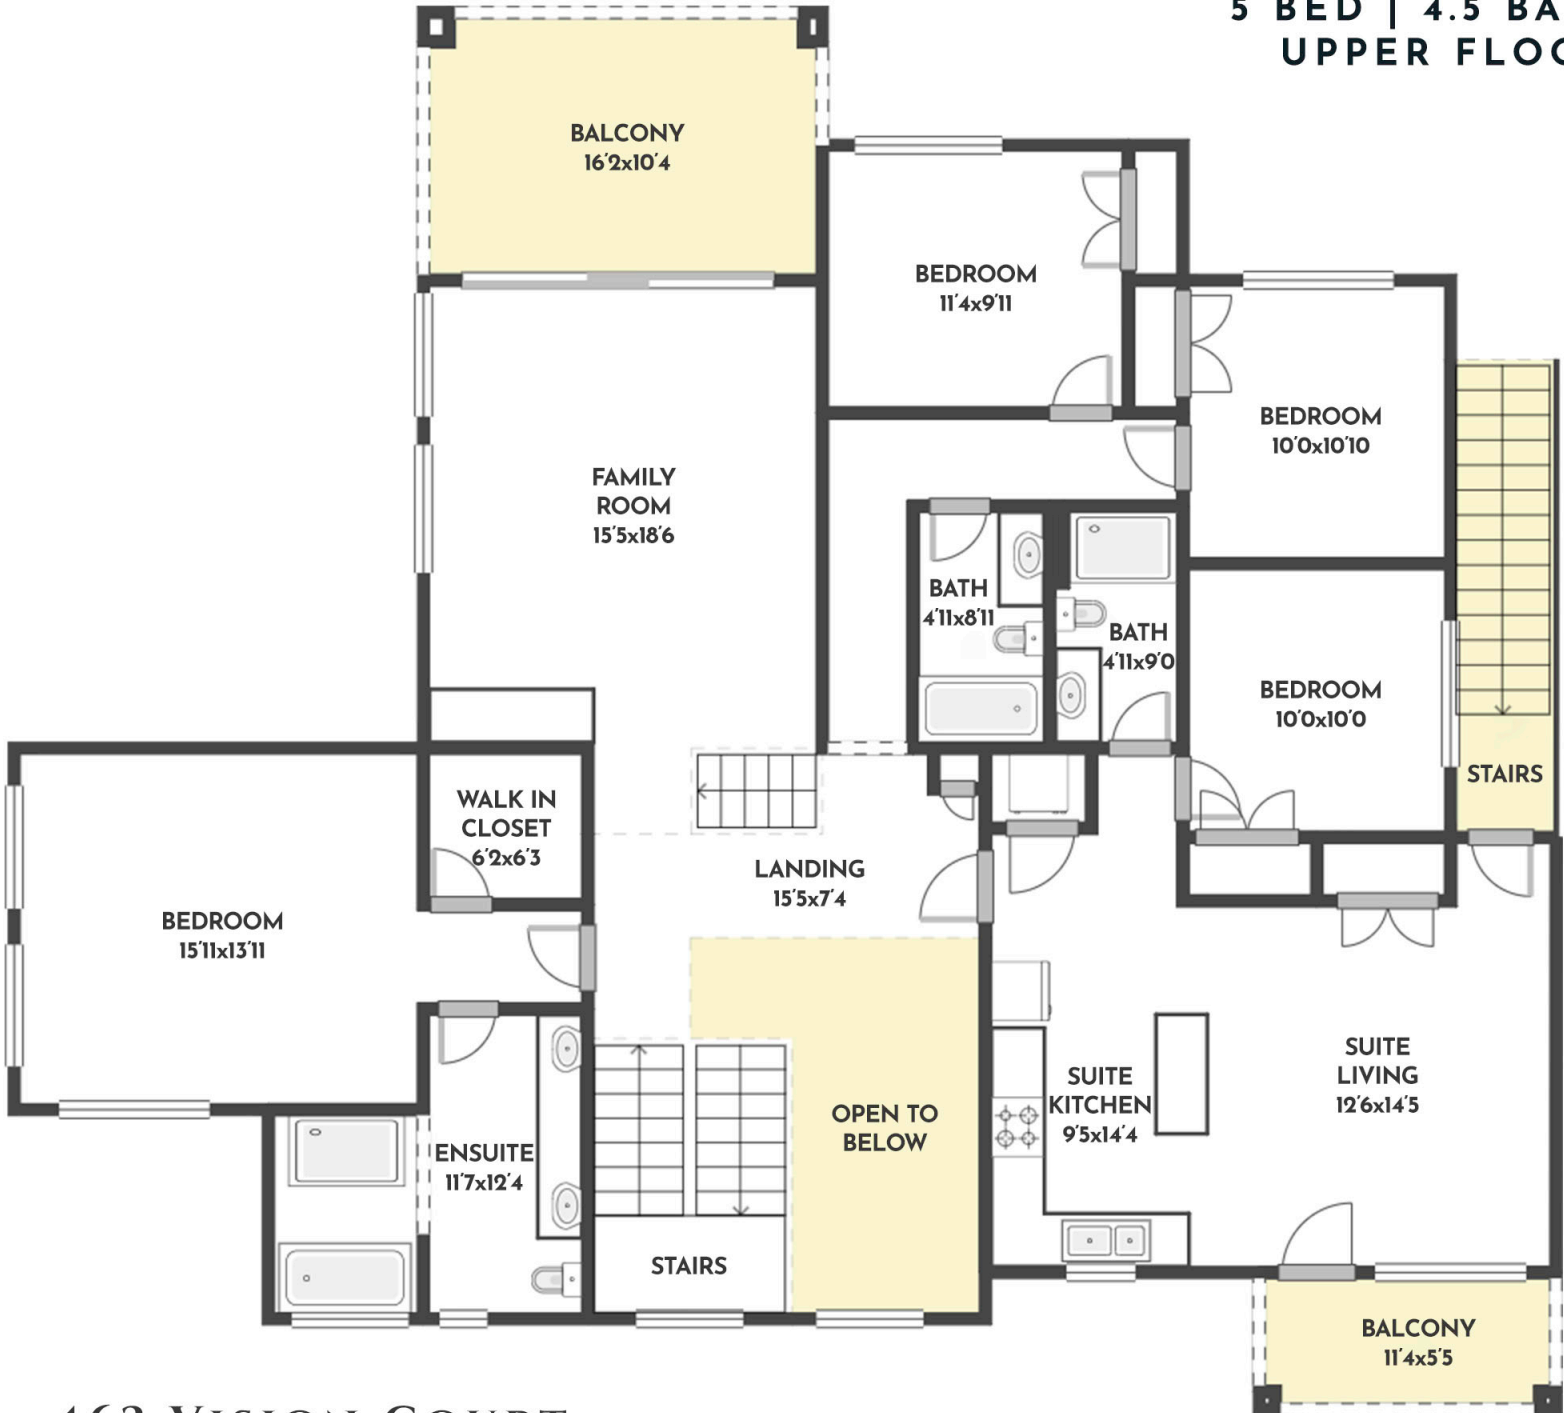

5 BED | 4.5 BATH | 3862 SQ.FT
UPPER FLOOR 1980 SQ.FT

463 VISION COURT

Stone Sisters | www.StoneSisters.com | (250) 862-7675

Tan & grey regions are excluded from the total floor area. All room dimensions and floor areas must be considered approximate and are subject to independent verification. Dimensions are taken from interior laser measurements.

5 BED | 4.5 BATH | 3862 SQ.FT
LOWER FLOOR 1882 SQ.FT

463 VISION COURT

Stone Sisters | www.StoneSisters.com | (250) 862-7675

Tan & grey regions are excluded from the total floor area. All room dimensions and floor areas must be considered approximate and are subject to independent verification. Dimensions are taken from interior laser measurements.