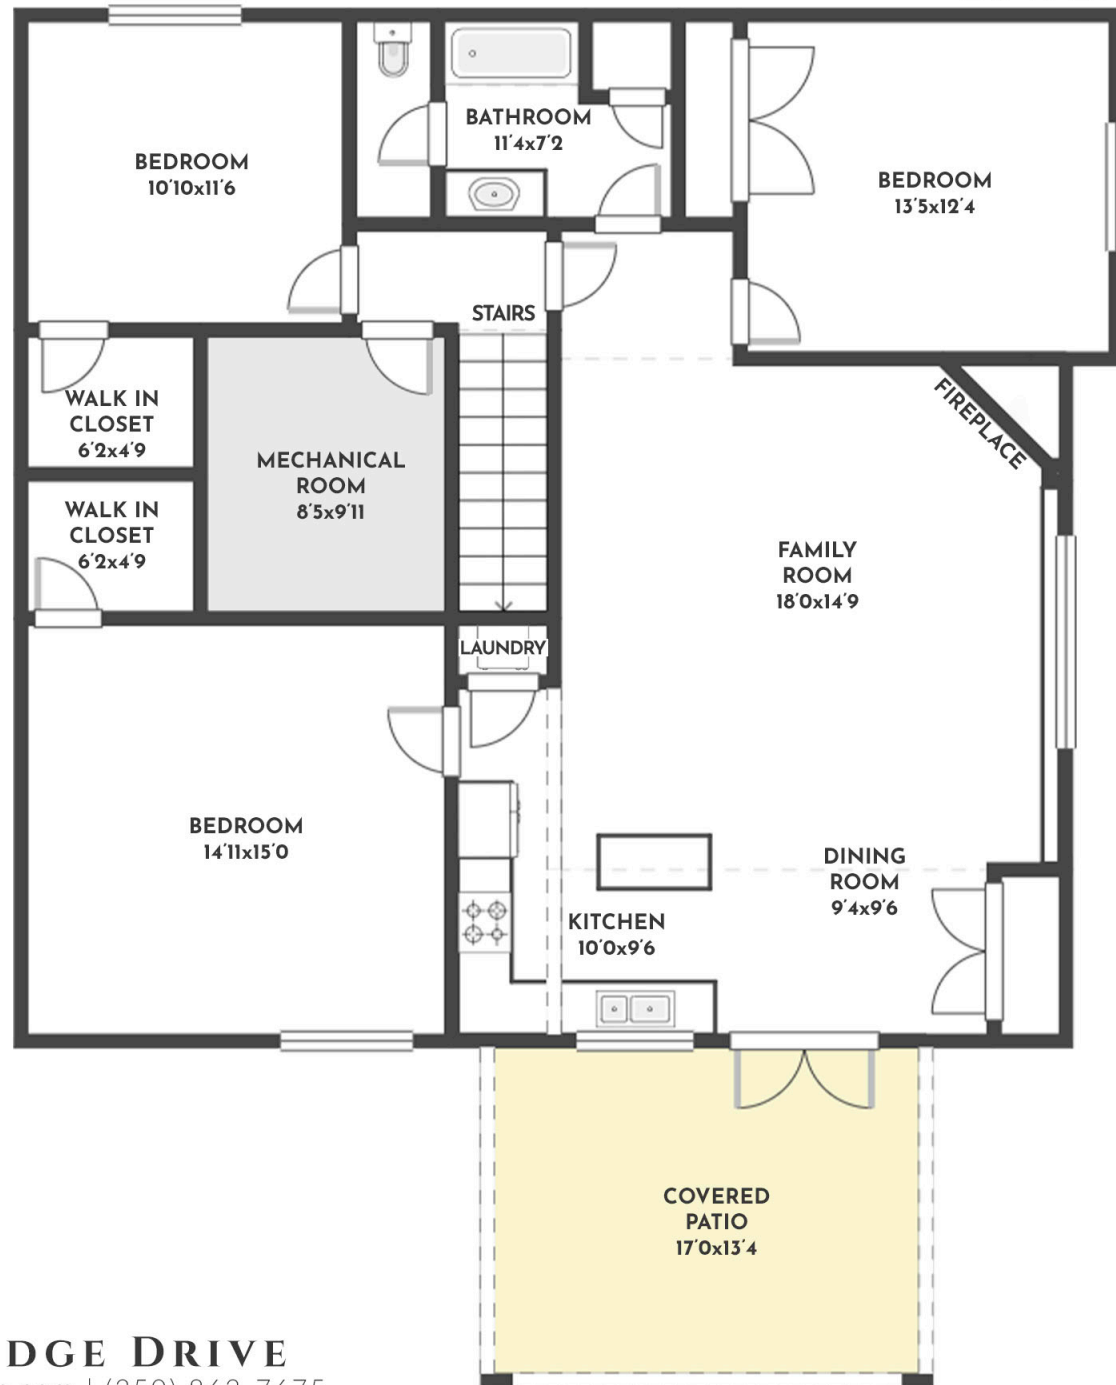

5 BED | 3 BATH | 3008 SQ.FT  
UPPER FLOOR 1610 SQ.FT

## 2390 TALLUS RIDGE DRIVE

Stone Sisters | [www.StoneSisters.com](http://www.StoneSisters.com) | (250) 862-7675

Tan & grey regions are excluded from the total floor area. All room dimensions and floor areas must be considered approximate and are subject to independent verification. Dimensions are taken from interior laser measurements.

5 BED | 3 BATH | 3008 SQ.FT  
LOWER FLOOR 1398 SQ.FT