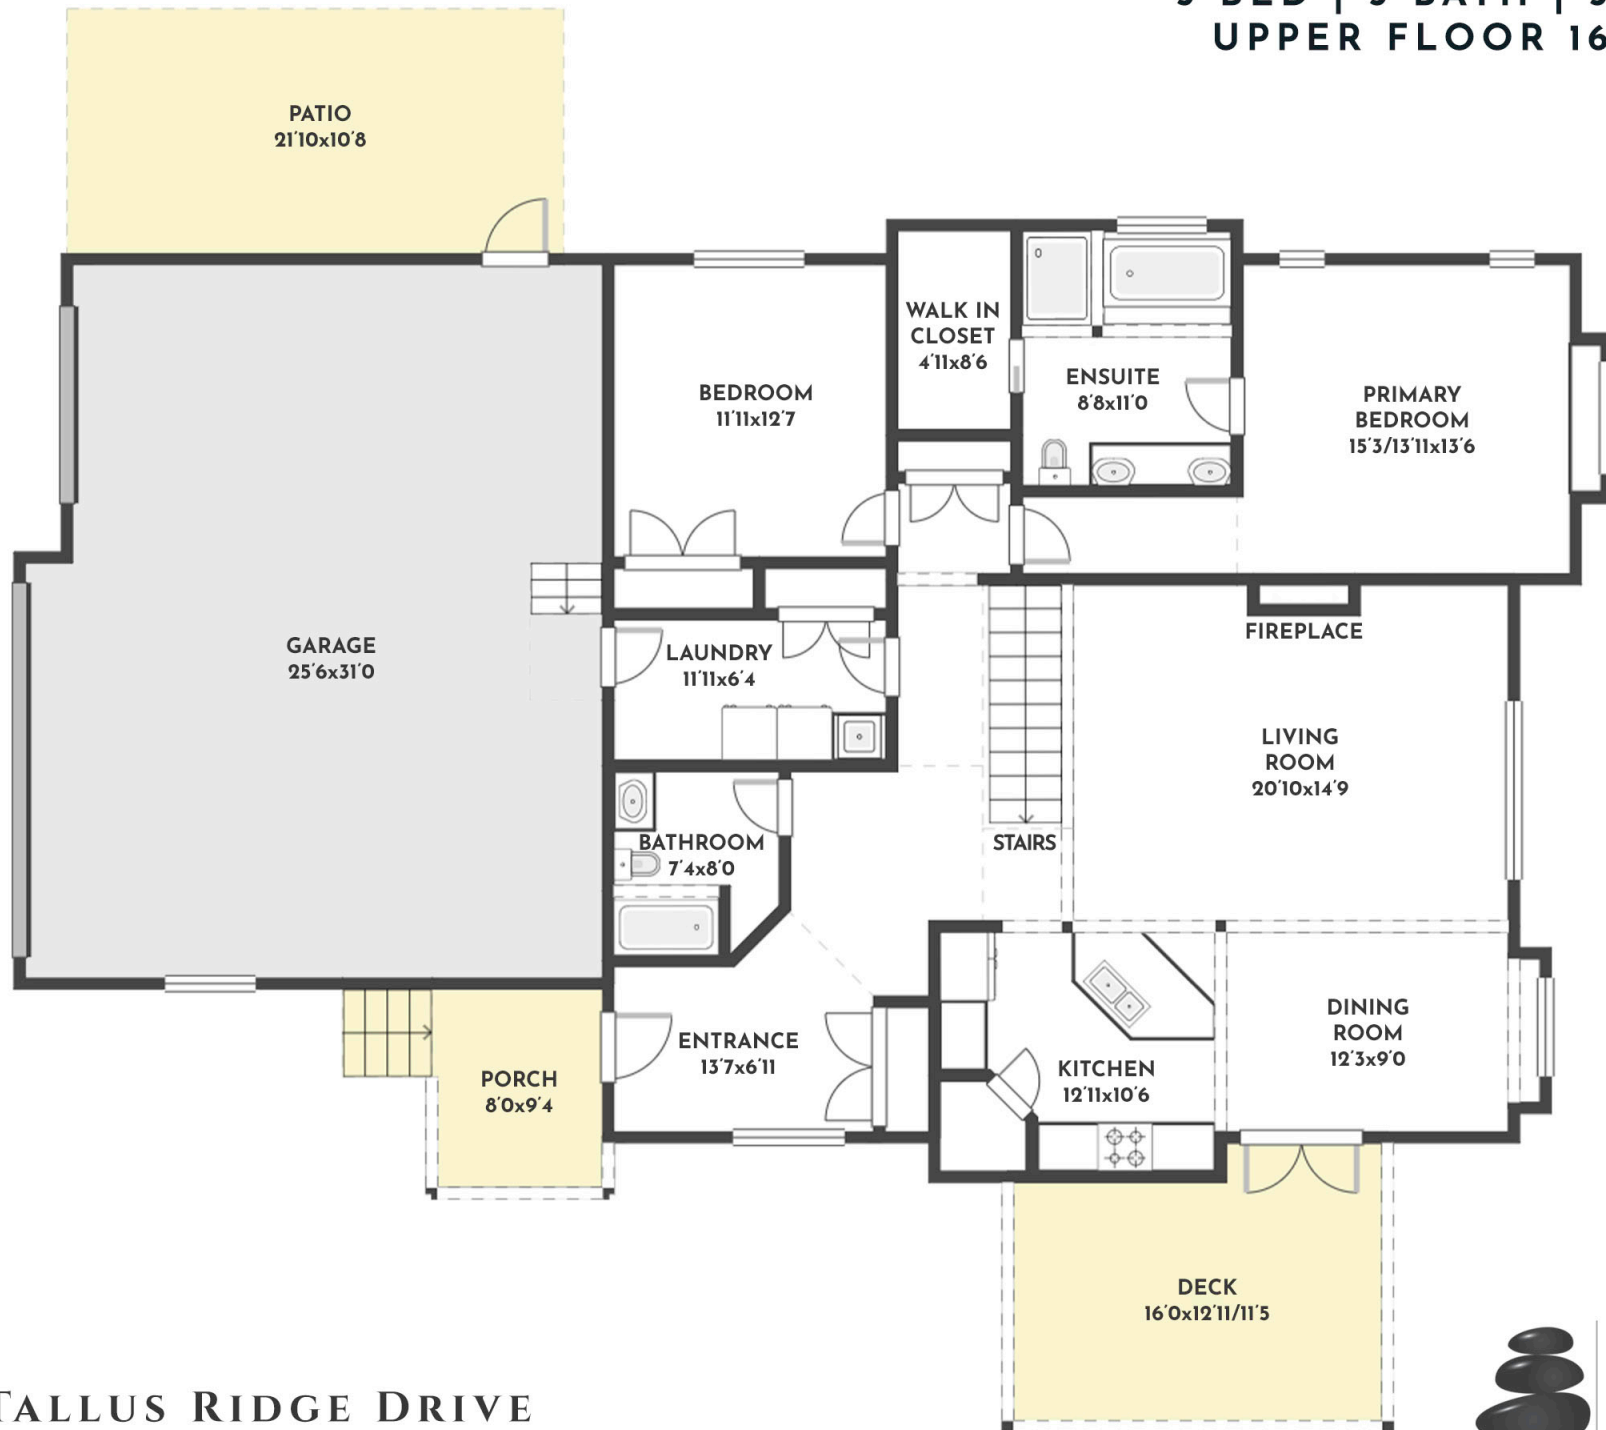

5 BED | 3 BATH | 3008 SQ.FT  
UPPER FLOOR 1610 SQ.FT

## 2390 TALLUS RIDGE DRIVE

Stone Sisters | [www.StoneSisters.com](http://www.StoneSisters.com) | (250) 862-7675

Tan & grey regions are excluded from the total floor area. All room dimensions and floor areas must be considered approximate and are subject to independent verification. Dimensions are taken from interior laser measurements.

5 BED | 3 BATH | 3008 SQ.FT  
LOWER FLOOR 1398 SQ.FT