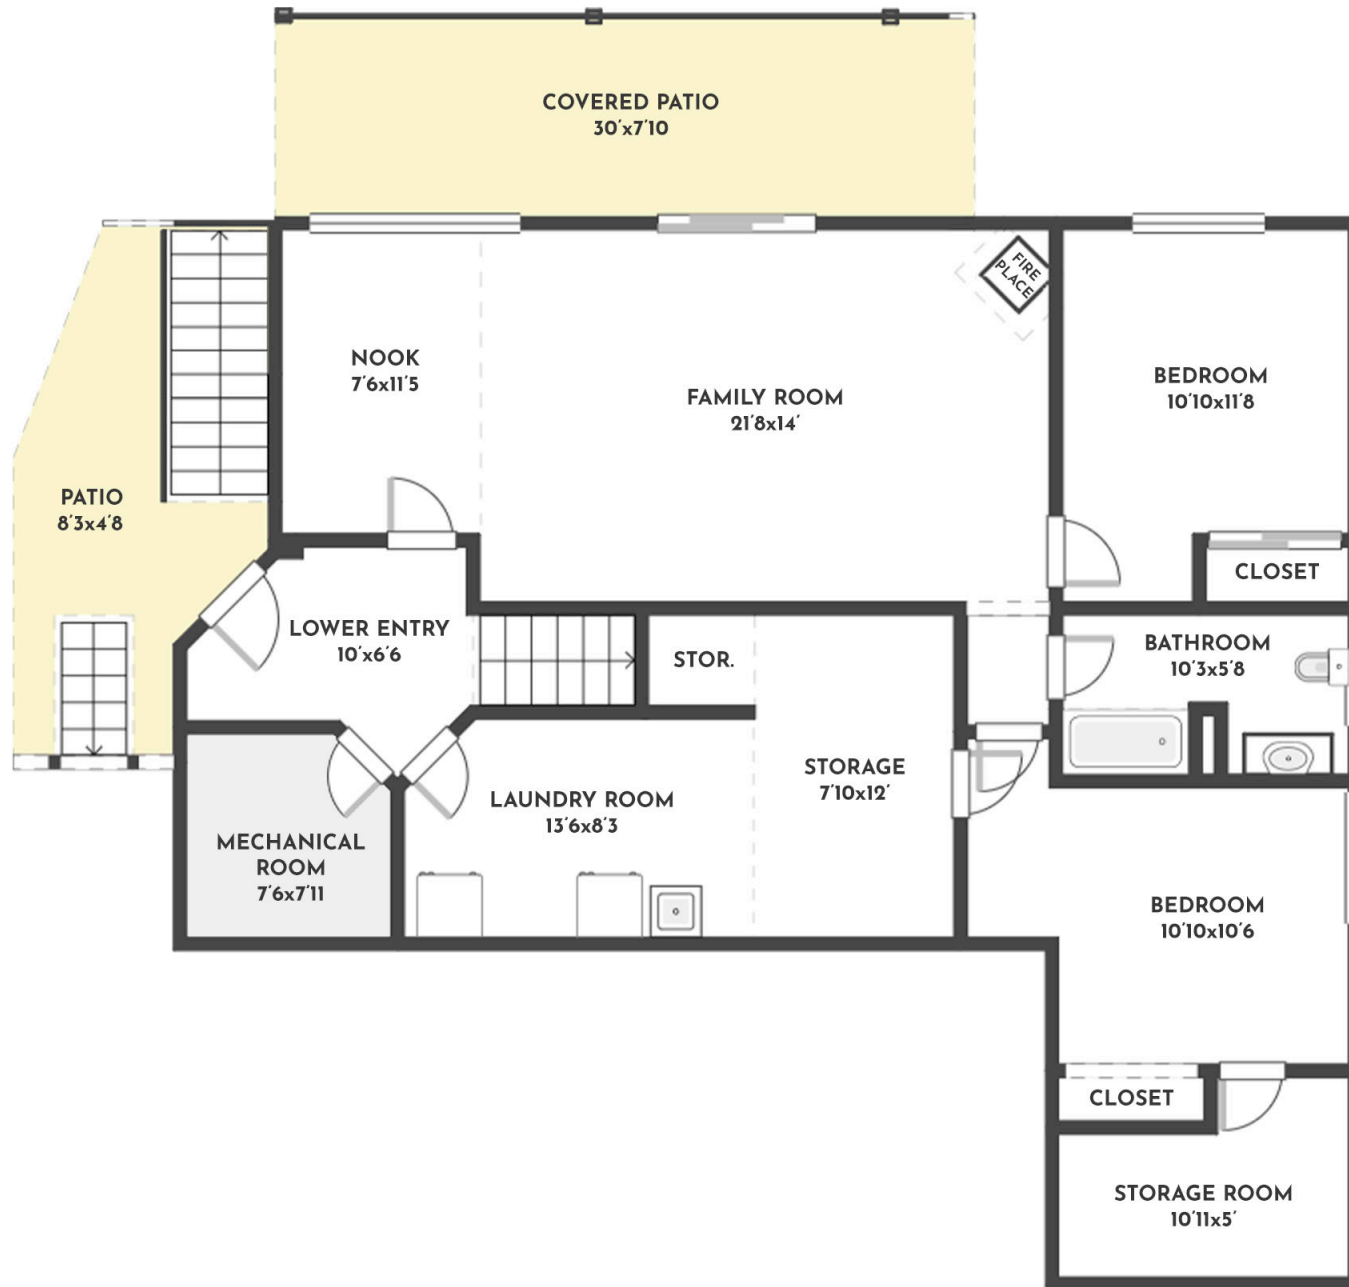

**4 BED | 3 BATH | 2753 SQ.FT
MAIN FLOOR | 1405 SQ.FT**

1431 MENU ROAD

Stone Sisters | www.StoneSisters.com | (250) 862-7675

Tan & grey regions are excluded from the total floor area. All room dimensions and floor areas must be considered approximate and are subject to independent verification. Dimensions are taken from interior laser measurements.

**4 BED | 3 BATH | 2753 SQ.FT
LOWER FLOOR | 1348 SQ.FT**

1431 MENU ROAD

Stone Sisters | www.StoneSisters.com | (250) 862-7675

Tan & grey regions are excluded from the total floor area. All room dimensions and floor areas must be considered approximate and are subject to independent verification. Dimensions are taken from interior laser measurements.