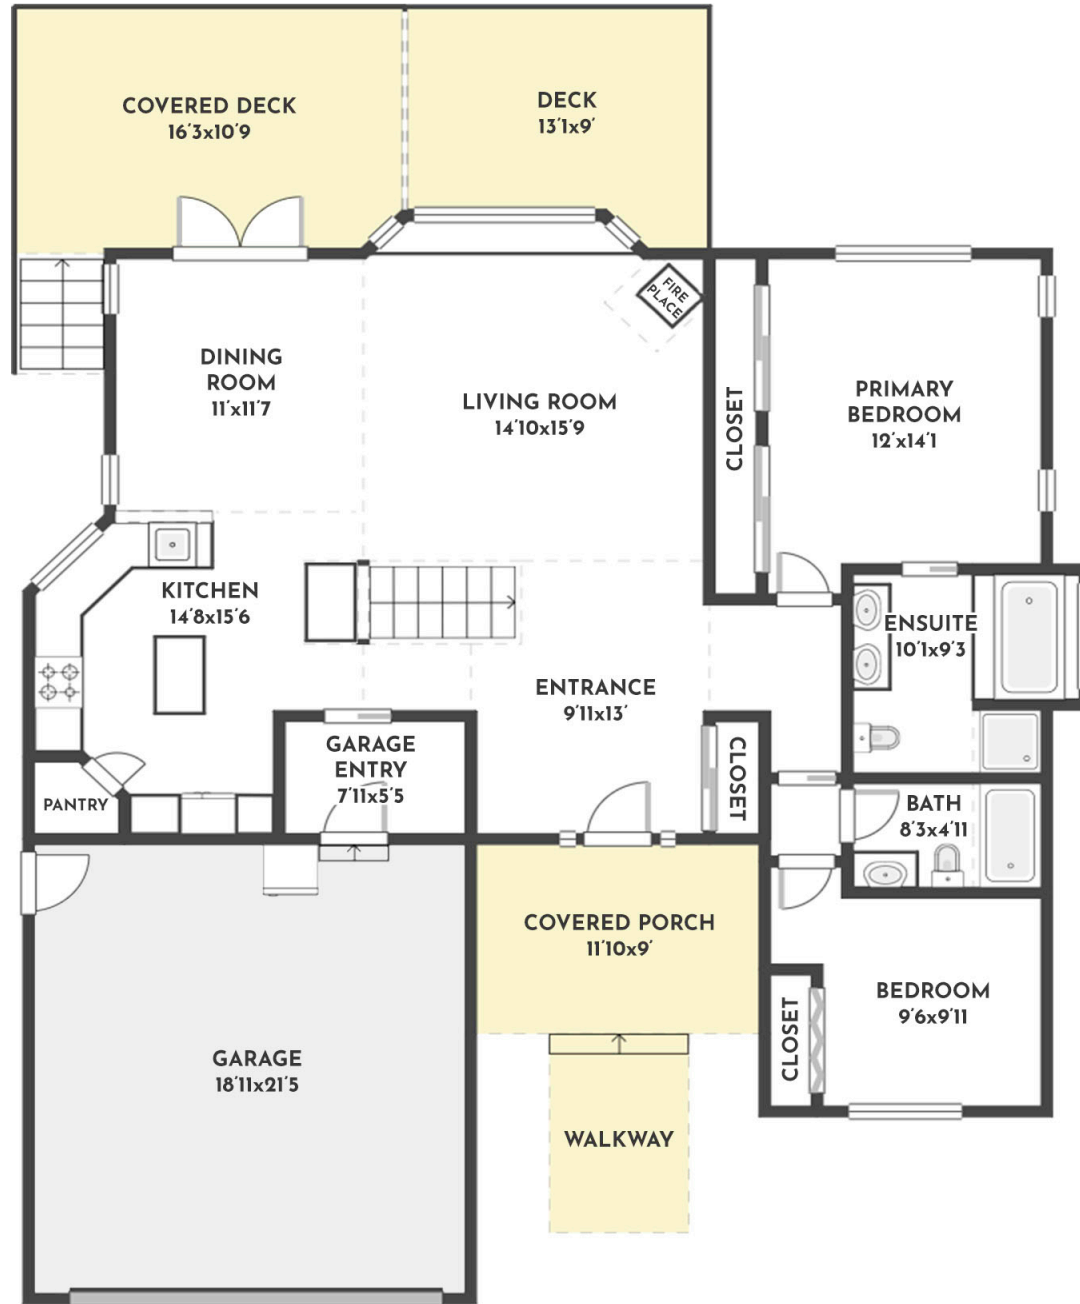

**4 BED | 3 BATH | 2753 SQ.FT
MAIN FLOOR | 1405 SQ.FT**

1431 MENU ROAD

Stone Sisters | www.StoneSisters.com | (250) 862-7675

Tan & grey regions are excluded from the total floor area. All room dimensions and floor areas must be considered approximate and are subject to independent verification. Dimensions are taken from interior laser measurements.

**4 BED | 3 BATH | 2753 SQ.FT
LOWER FLOOR | 1348 SQ.FT**

1431 MENU ROAD

Stone Sisters | www.StoneSisters.com | (250) 862-7675

Tan & grey regions are excluded from the total floor area. All room dimensions and floor areas must be considered approximate and are subject to independent verification. Dimensions are taken from interior laser measurements.