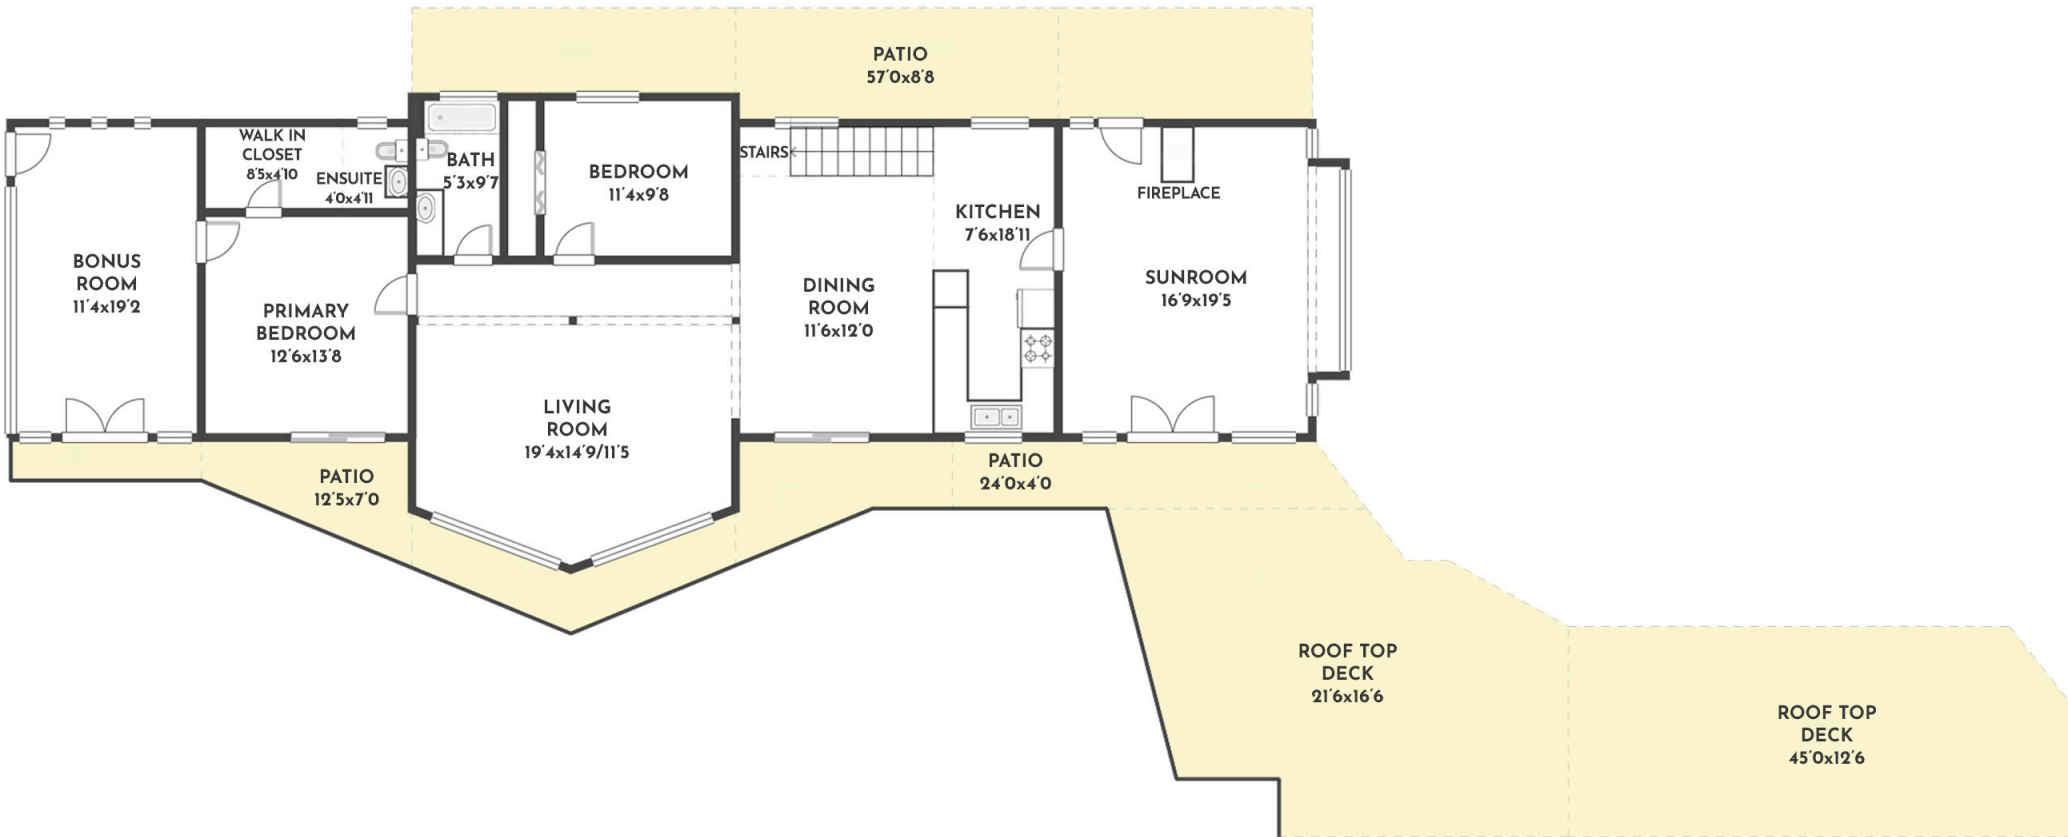

4 BED | 2.5 BATH | 2970 SQ.FT
UPPER FLOOR 1776 SQ.FT

8990 EASTSIDE ROAD

Stone Sisters | www.StoneSisters.com | (250) 862-7675

Tan & grey regions are excluded from the total floor area. All room dimensions and floor areas must be considered approximate and are subject to independent verification. Dimensions are taken from interior laser measurements.

4 BED | 2.5 BATH | 2970 SQ.FT
LOWER FLOOR 1194 SQ.FT

8990 EASTSIDE ROAD

Stone Sisters | www.StoneSisters.com | (250) 862-7675

Tan & grey regions are excluded from the total floor area. All room dimensions and floor areas must be considered approximate and are subject to independent verification. Dimensions are taken from interior laser measurements.