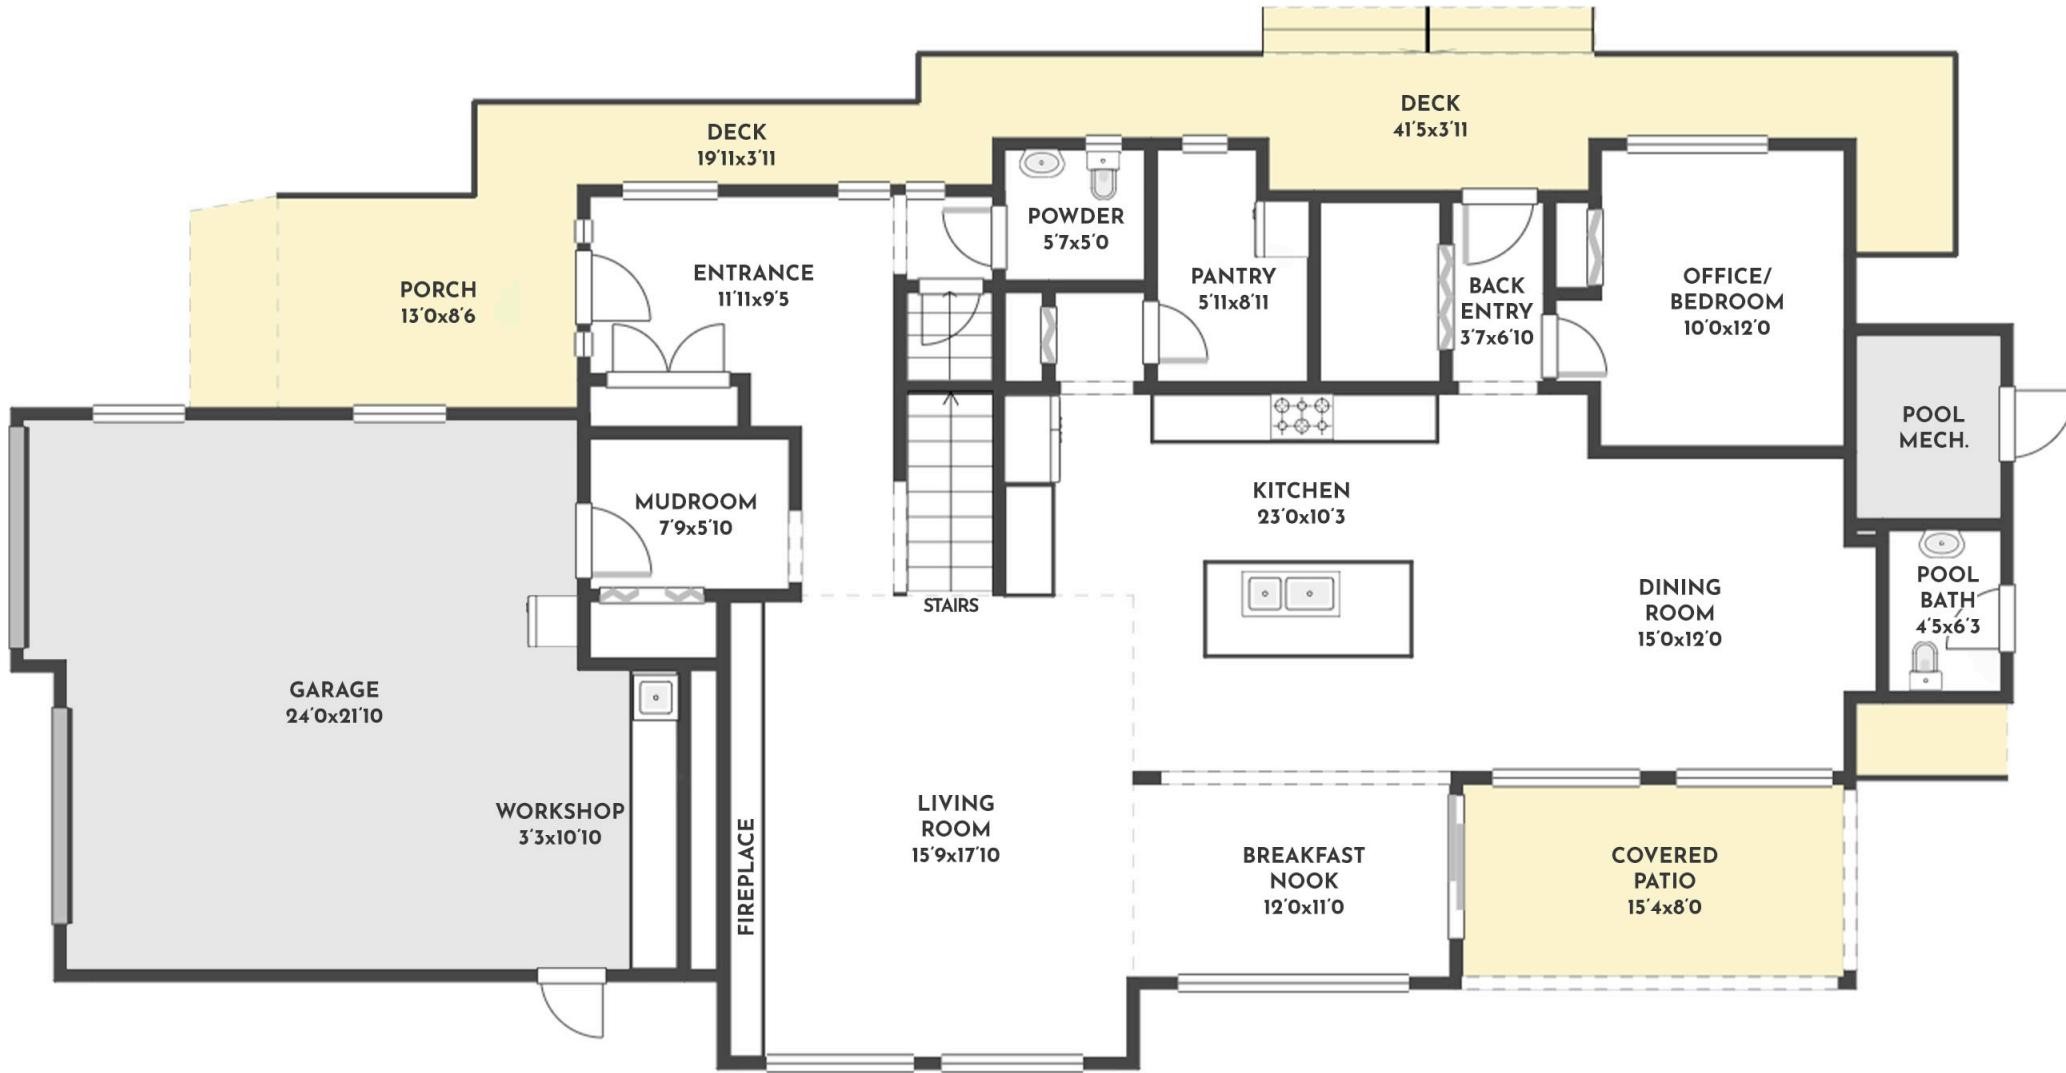

4 BED | 2 BATH | 2 HALF BATH | 3580 SQ.FT  
UPPER FLOOR 2005 SQ.FT

## 854 BIG ROCK COURT

Stone Sisters | [www.StoneSisters.com](http://www.StoneSisters.com) | (250) 862-7675

Tan & grey regions are excluded from the total floor area. All room dimensions and floor areas must be considered approximate and are subject to independent verification. Dimensions are taken from interior laser measurements.

4 BED | 2 BATH | 2 HALF BATH | 3580 SQ.FT  
LOWER FLOOR 1575 SQ.FT

4 BED | 2 BATH | 2 HALF BATH | 3580 SQ.FT  
BASEMENT FLOOR