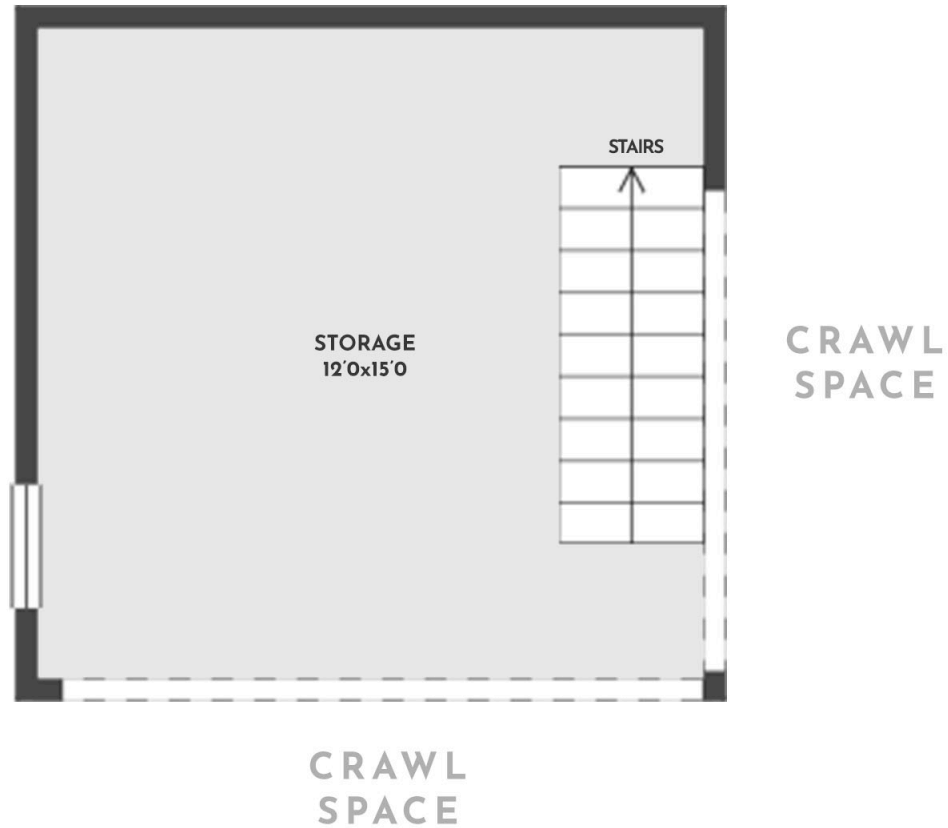

## 854 BIG ROCK COURT

Stone Sisters | [www.StoneSisters.com](http://www.StoneSisters.com) | (250) 862-7675

Tan & grey regions are excluded from the total floor area. All room dimensions and floor areas must be considered approximate and are subject to independent verification. Dimensions are taken from interior laser measurements.

4 BED | 2 BATH | 2 HALF BATH | 3580 SQ.FT  
LOWER FLOOR 1575 SQ.FT

4 BED | 2 BATH | 2 HALF BATH | 3580 SQ.FT  
BASEMENT FLOOR