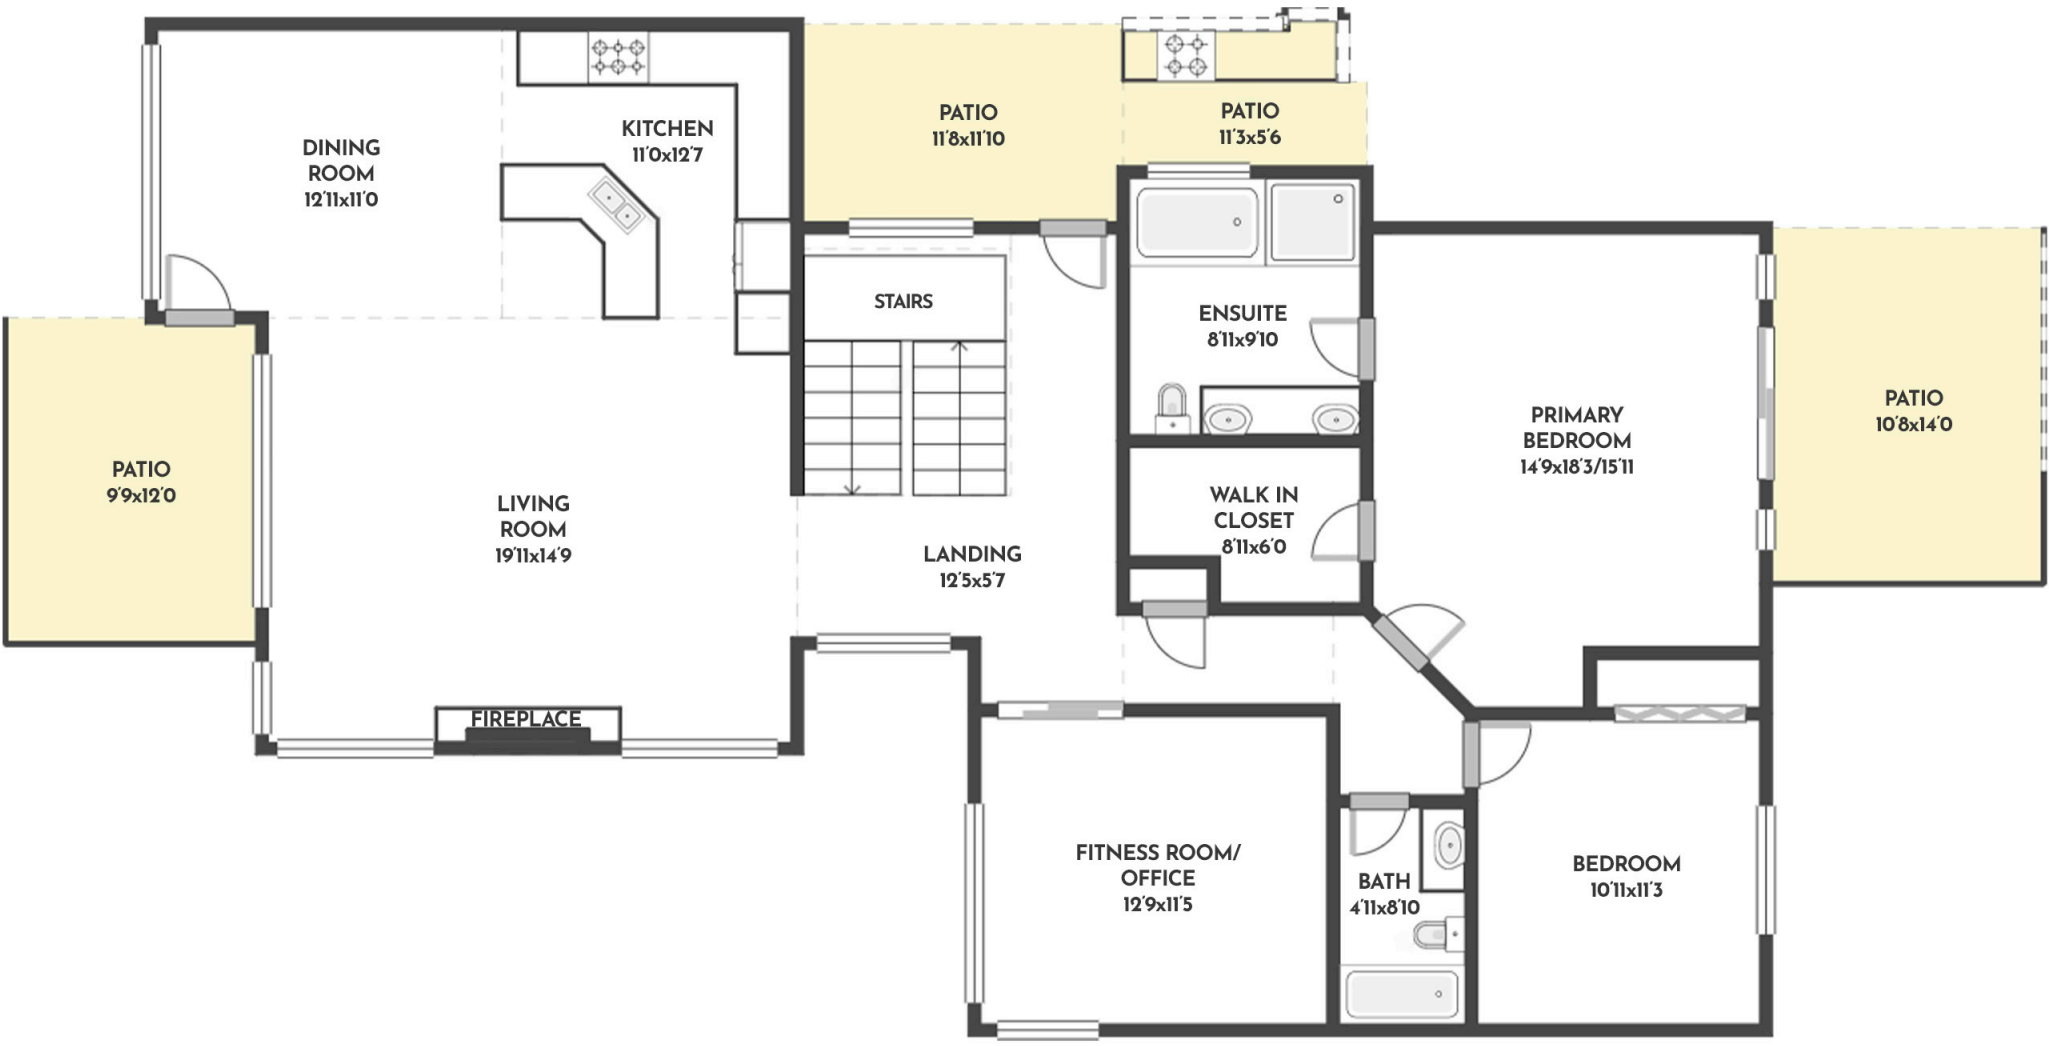

3 BED | 3 BATH | 2772 SQ.FT
UPPER FLOOR 1755 SQ.FT

248 MAGIC DRIVE

Stone Sisters | www.StoneSisters.com | (250) 862-7675

Tan & grey regions are excluded from the total floor area. All room dimensions and floor areas must be considered approximate and are subject to independent verification. Dimensions are taken from interior laser measurements.

3 BED | 3 BATH | 2772 SQ.FT
LOWER FLOOR 1017 SQ.FT

248 MAGIC DRIVE

Stone Sisters | www.StoneSisters.com | (250) 862-7675

Tan & grey regions are excluded from the total floor area. All room dimensions and floor areas must be considered approximate and are subject to independent verification. Dimensions are taken from interior laser measurements.