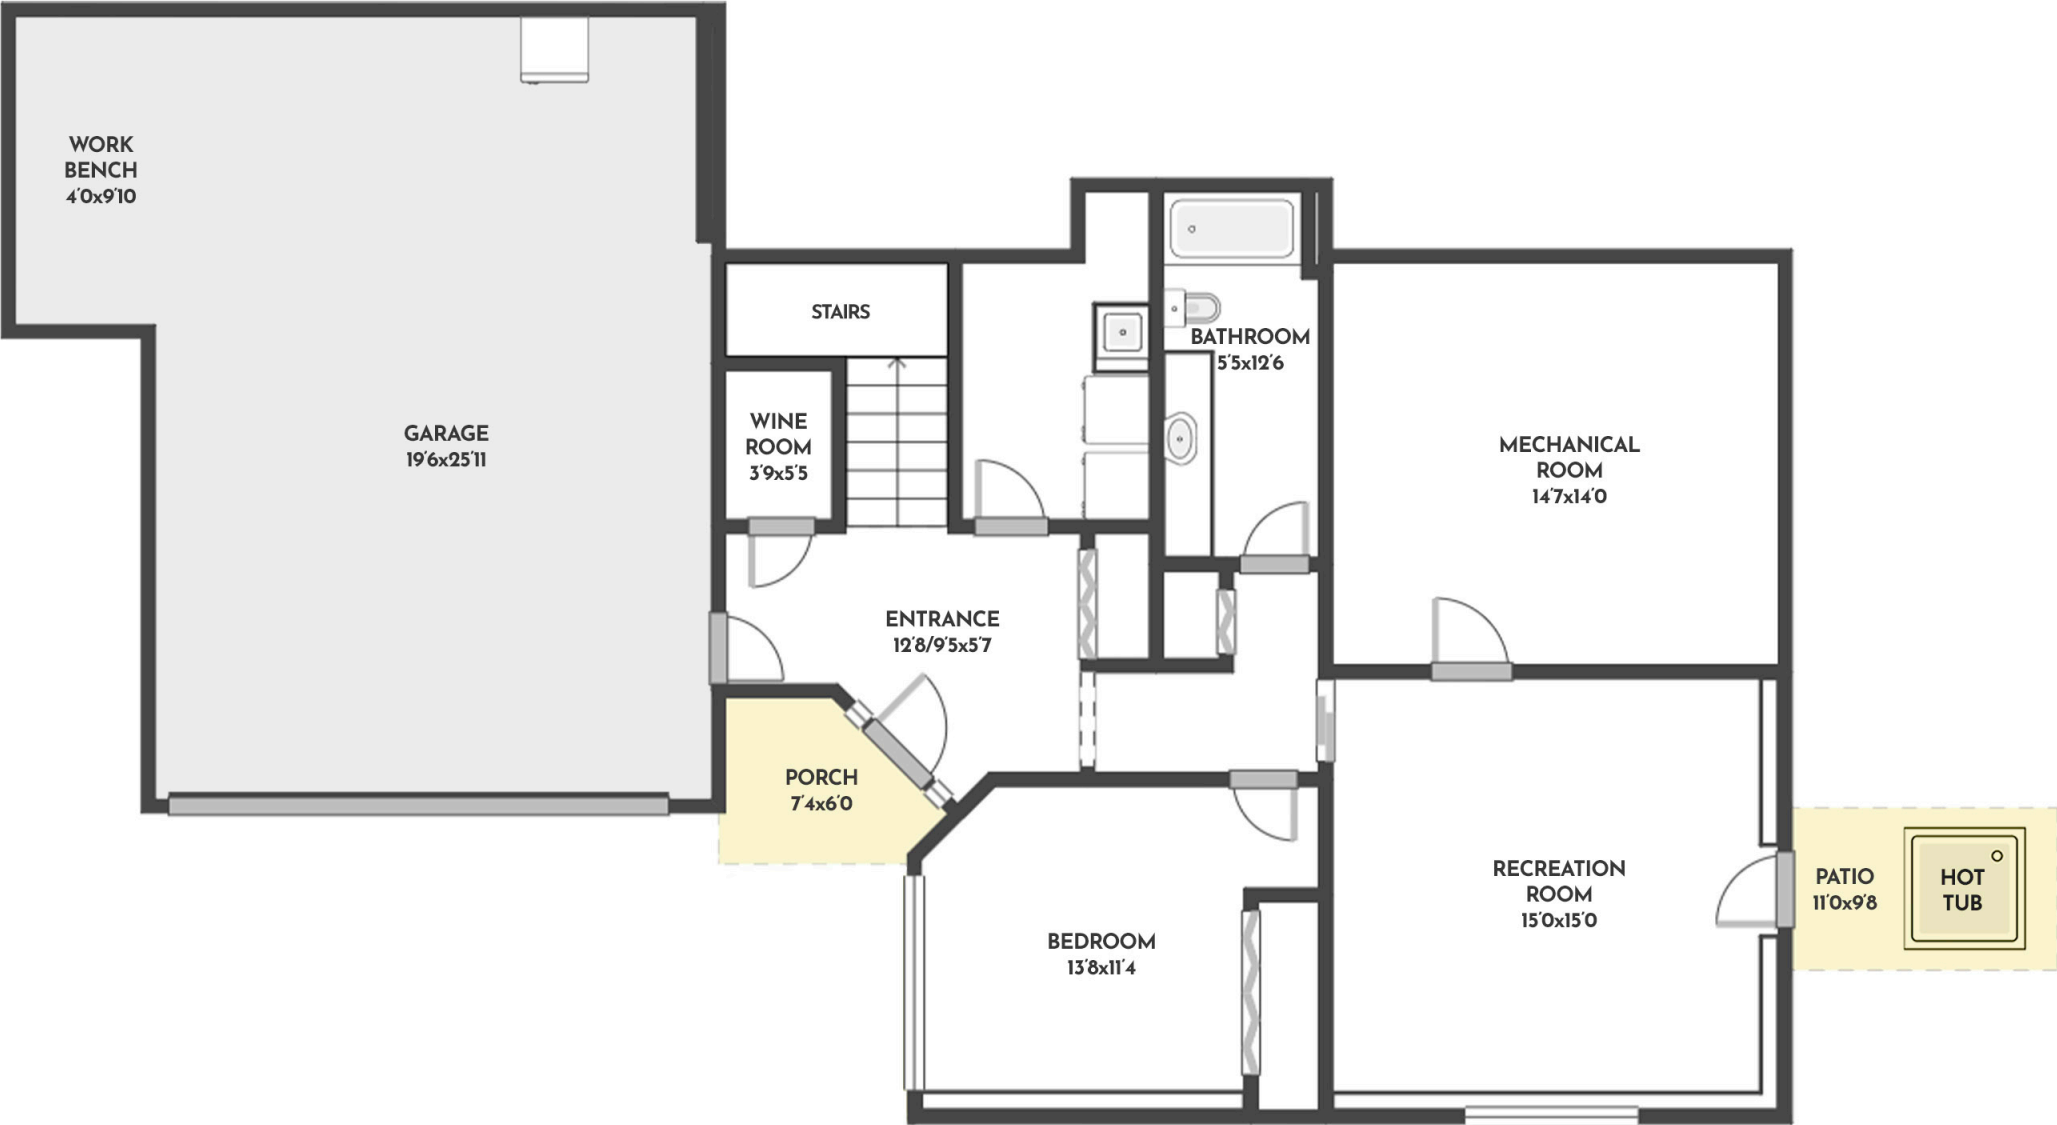

3 BED | 3 BATH | 2772 SQ.FT
UPPER FLOOR 1755 SQ.FT

248 MAGIC DRIVE

Stone Sisters | www.StoneSisters.com | (250) 862-7675

Tan & grey regions are excluded from the total floor area. All room dimensions and floor areas must be considered approximate and are subject to independent verification. Dimensions are taken from interior laser measurements.

3 BED | 3 BATH | 2772 SQ.FT
LOWER FLOOR 1017 SQ.FT

248 MAGIC DRIVE

Stone Sisters | www.StoneSisters.com | (250) 862-7675

Tan & grey regions are excluded from the total floor area. All room dimensions and floor areas must be considered approximate and are subject to independent verification. Dimensions are taken from interior laser measurements.