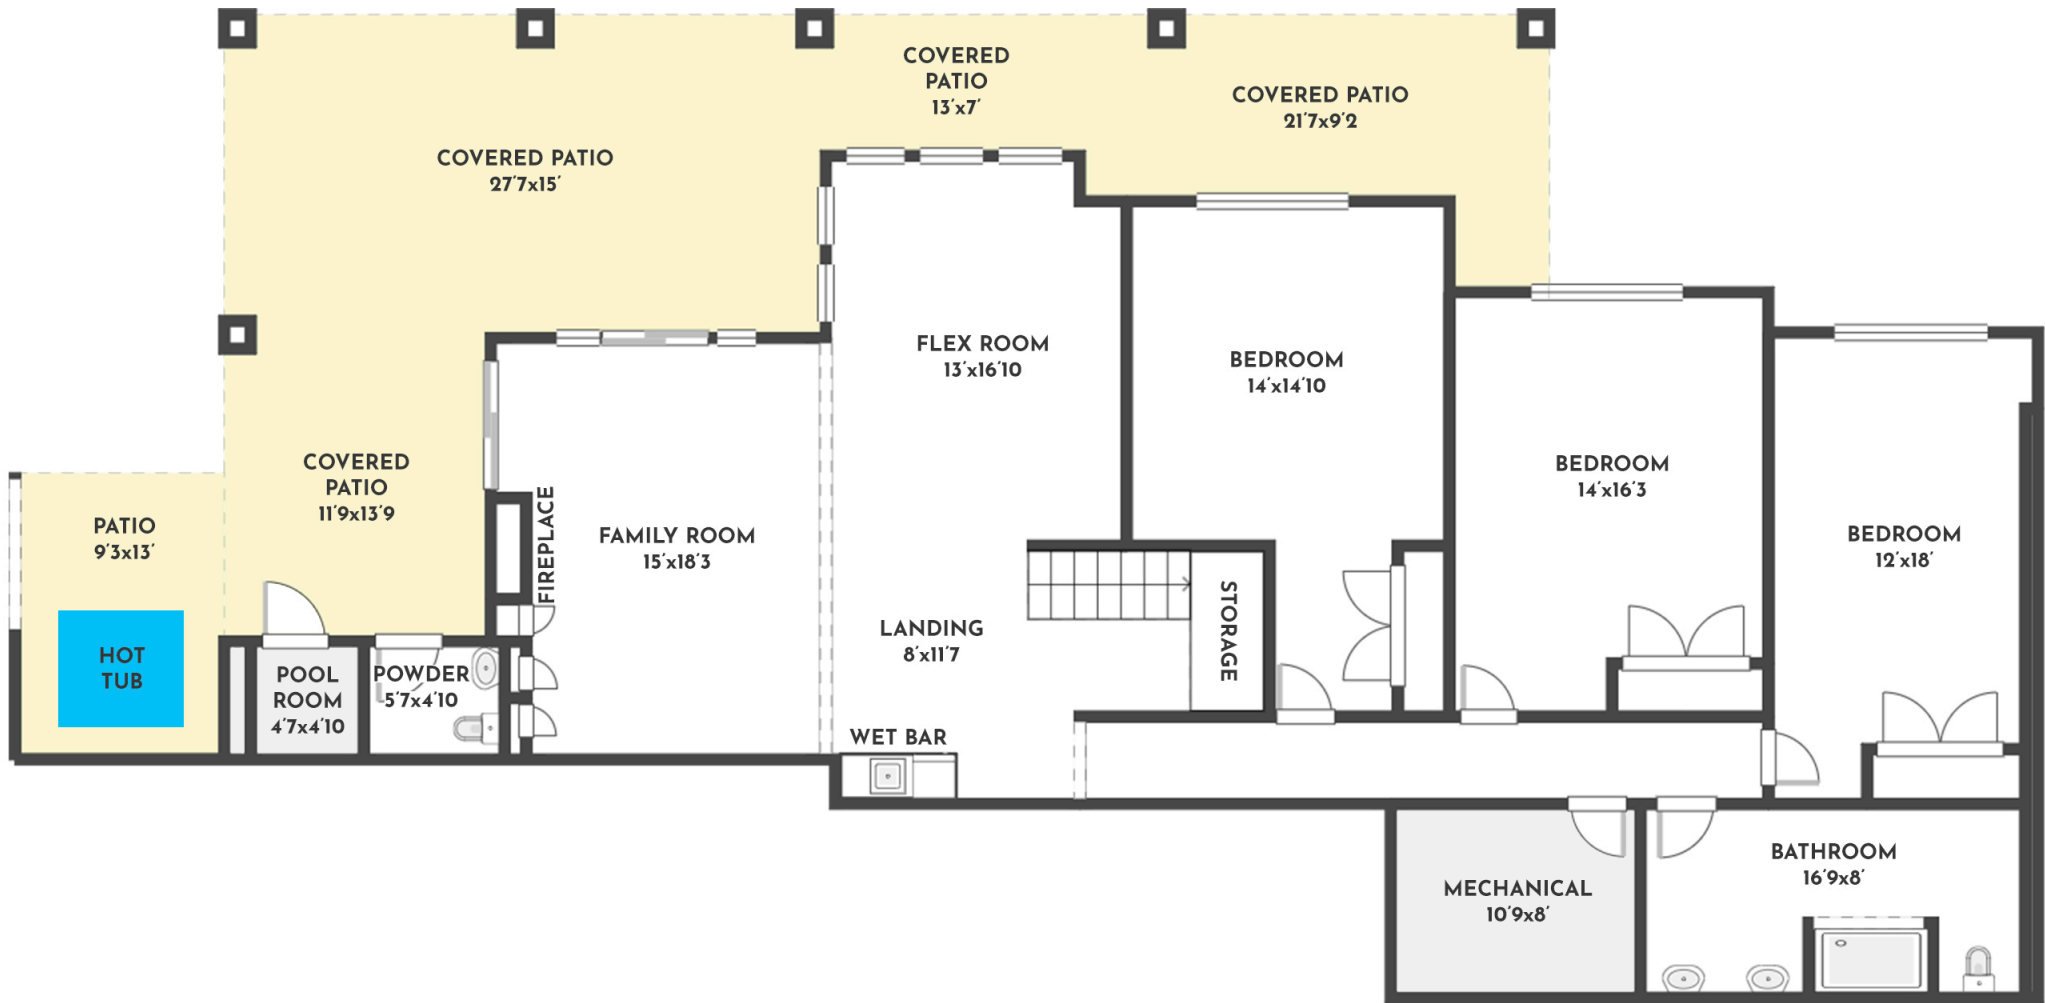

**4 BED | 3 BATH | 4049 SQ.FT
MAIN FLOOR | 2064 SQ.FT**

4323 FINCH ROAD

Stone Sisters | www.StoneSisters.com | (250) 862-7675

Tan & grey regions are excluded from the total floor area. All room dimensions and floor areas must be considered approximate and are subject to independent verification. Dimensions are taken from interior laser measurements.

4 BED | 3 BATH | 4049 SQ.FT
LOWER FLOOR | 1985 SQ.FT

4323 FINCH ROAD

Stone Sisters | www.StoneSisters.com | (250) 862-7675

Tan & grey regions are excluded from the total floor area. All room dimensions and floor areas must be considered approximate and are subject to independent verification. Dimensions are taken from interior laser measurements.