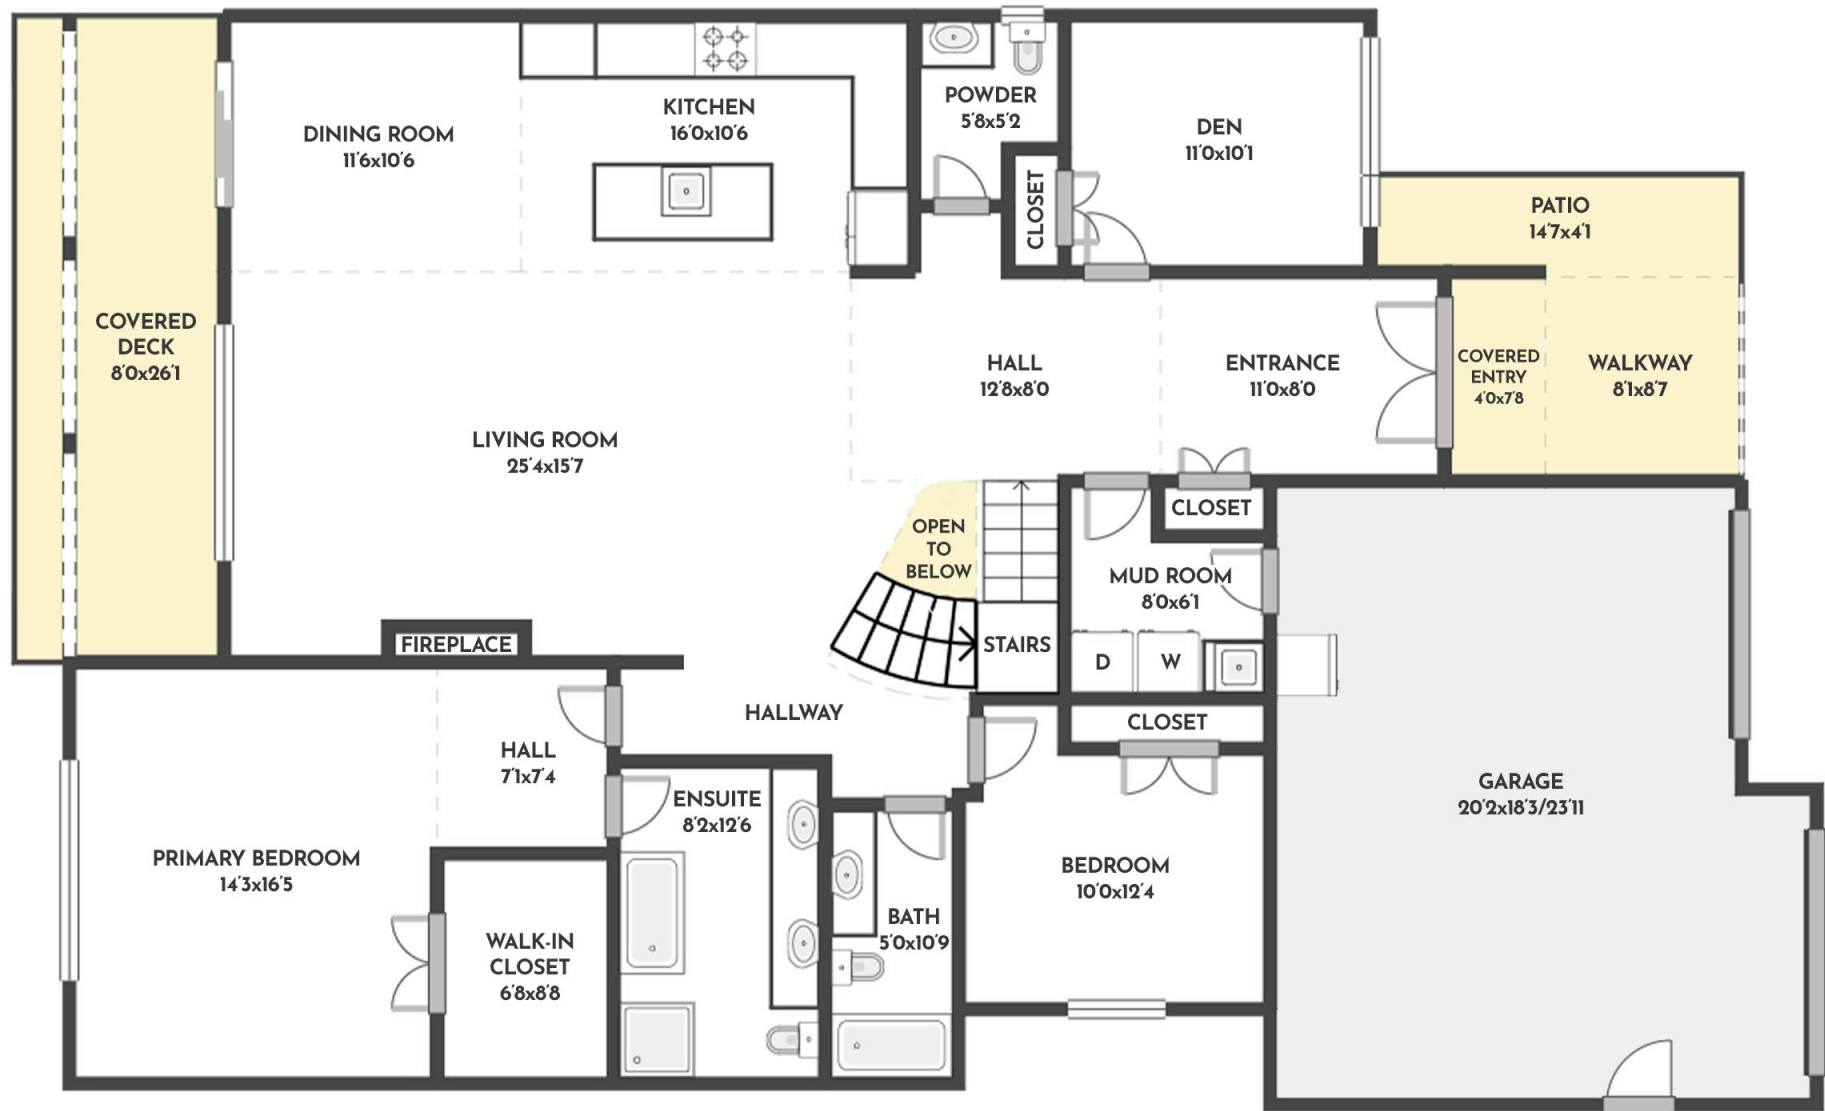

4 BED + DEN | 3.5 BATH | 4100 SQ.FT
MAIN FLOOR | 2065 SQ.FT

6030 GERRIE ROAD

Stone Sisters | www.StoneSisters.com | (250) 862-7675

Tan & grey regions are excluded from the total floor area. All room dimensions and floor areas must be considered approximate and are subject to independent verification. Dimensions are taken from interior laser measurements.

4 BED + DEN | 3.5 BATH | 4100 SQ.FT
LOWER FLOOR | 2035 SQ.FT

6030 GERRIE ROAD

Stone Sisters | www.StoneSisters.com | (250) 862-7675

Tan & grey regions are excluded from the total floor area. All room dimensions and floor areas must be considered approximate and are subject to independent verification. Dimensions are taken from interior laser measurements.