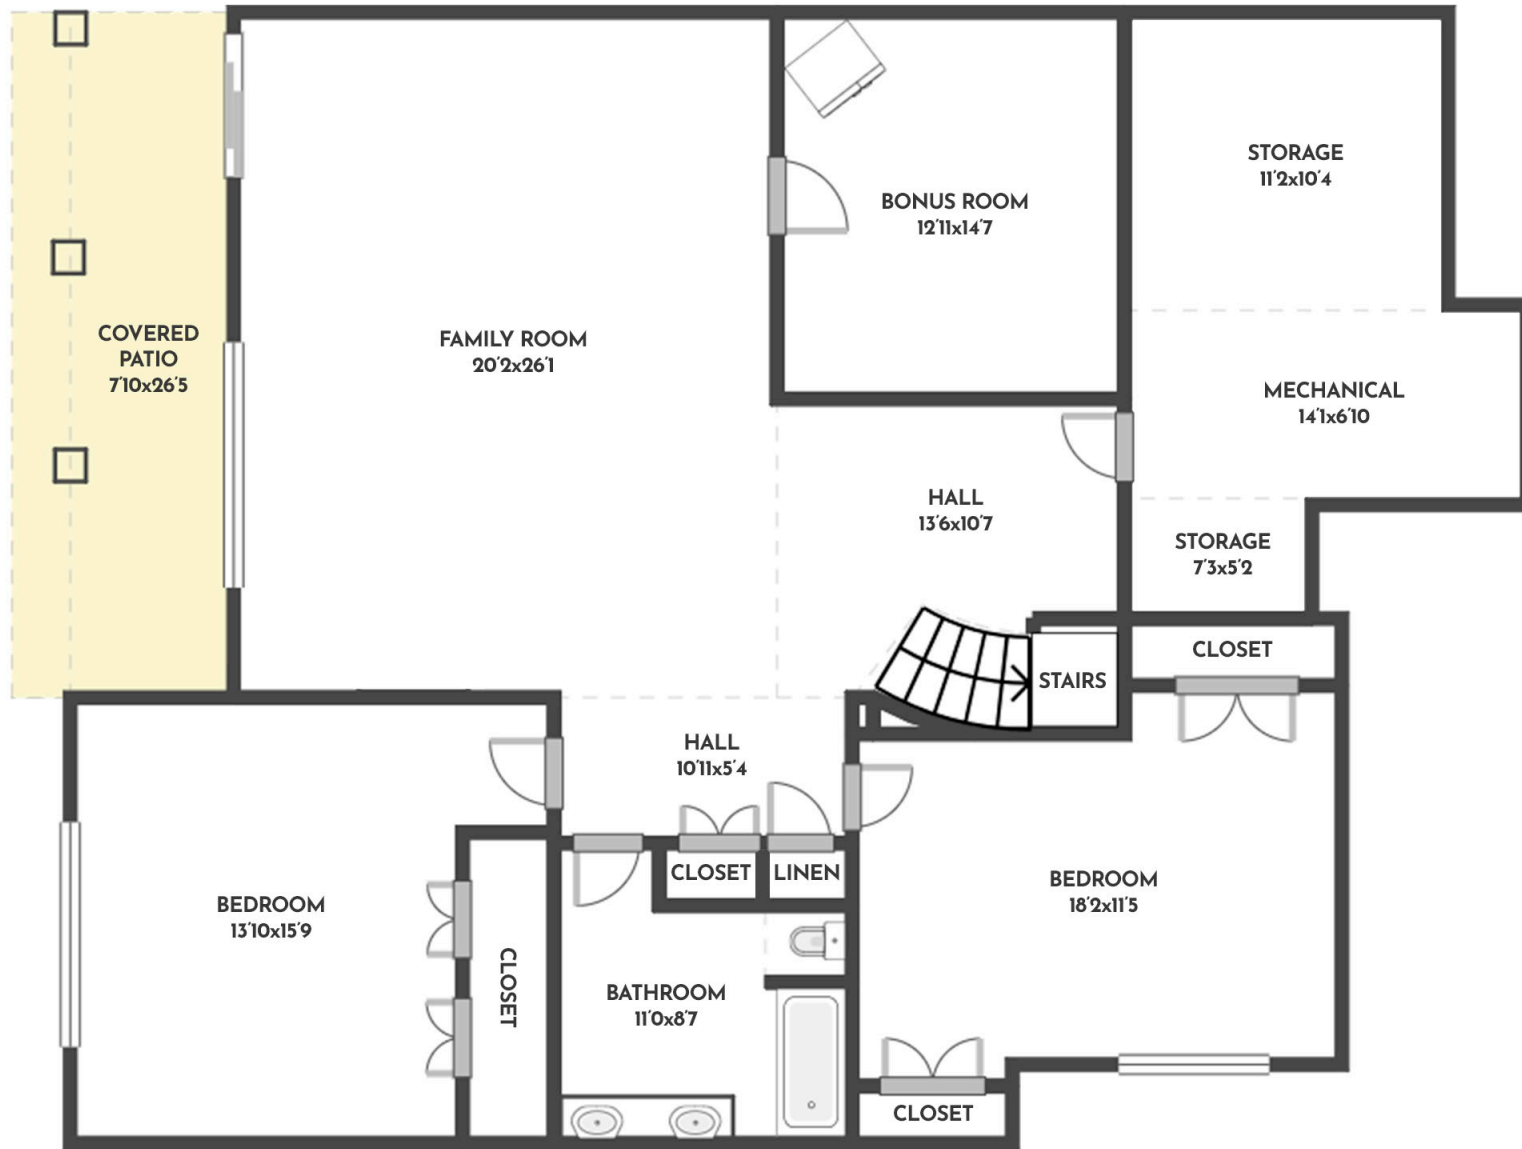

4 BED + DEN | 3.5 BATH | 4100 SQ.FT
MAIN FLOOR | 2065 SQ.FT

6030 GERRIE ROAD

Stone Sisters | www.StoneSisters.com | (250) 862-7675

Tan & grey regions are excluded from the total floor area. All room dimensions and floor areas must be considered approximate and are subject to independent verification. Dimensions are taken from interior laser measurements.

4 BED + DEN | 3.5 BATH | 4100 SQ.FT
LOWER FLOOR | 2035 SQ.FT

6030 GERRIE ROAD

Stone Sisters | www.StoneSisters.com | (250) 862-7675

Tan & grey regions are excluded from the total floor area. All room dimensions and floor areas must be considered approximate and are subject to independent verification. Dimensions are taken from interior laser measurements.