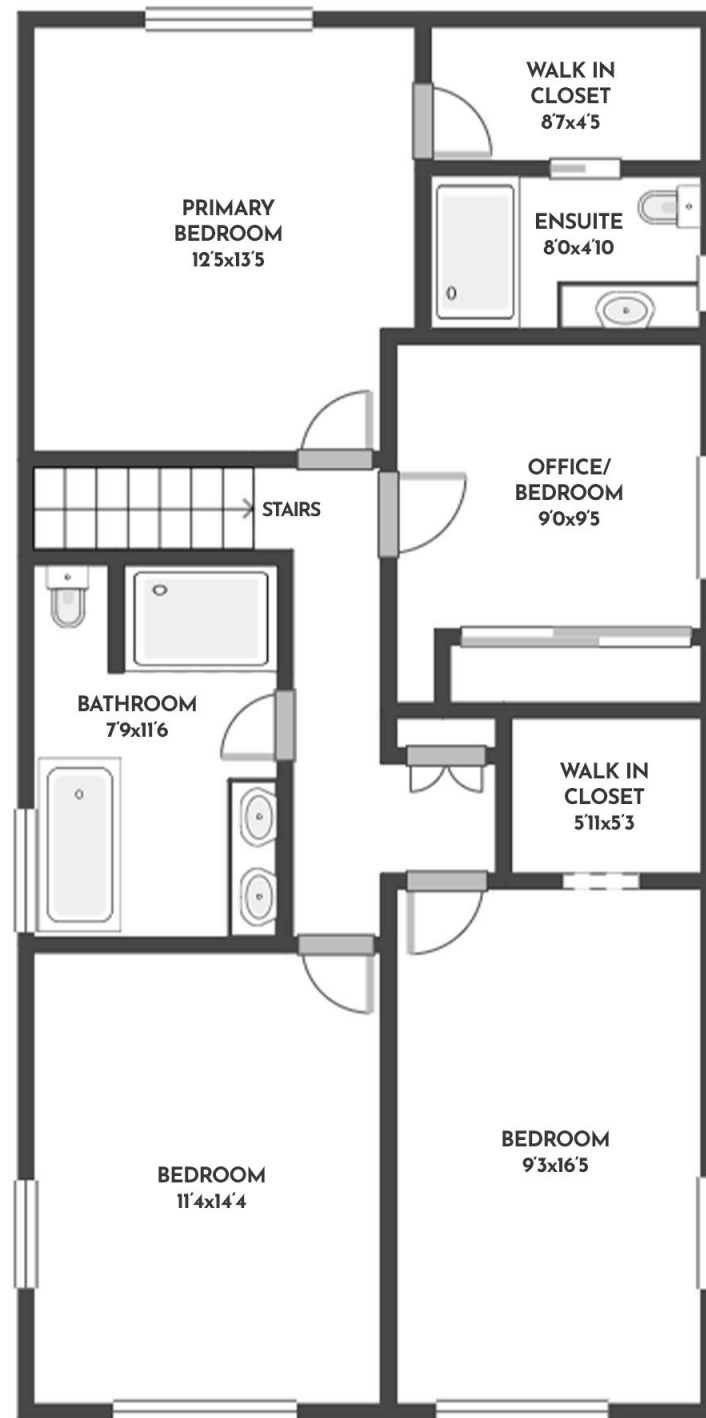

5 BED | 3 BATH | 2452 SQ.FT
UPPER FLOOR 1000 SQ.FT

600 WELKE ROAD

Stone Sisters | www.StoneSisters.com | (250) 862-7675

Tan & grey regions are excluded from the total floor area. All room dimensions and floor areas must be considered approximate and are subject to independent verification. Dimensions are taken from interior laser measurements.

5 BED | 3 BATH | 2452 SQ.FT
LOWER FLOOR 1452 SQ.FT

600 WELKE ROAD

Stone Sisters | www.StoneSisters.com | (250) 862-7675

Tan & grey regions are excluded from the total floor area. All room dimensions and floor areas must be considered approximate and are subject to independent verification. Dimensions are taken from interior laser measurements.