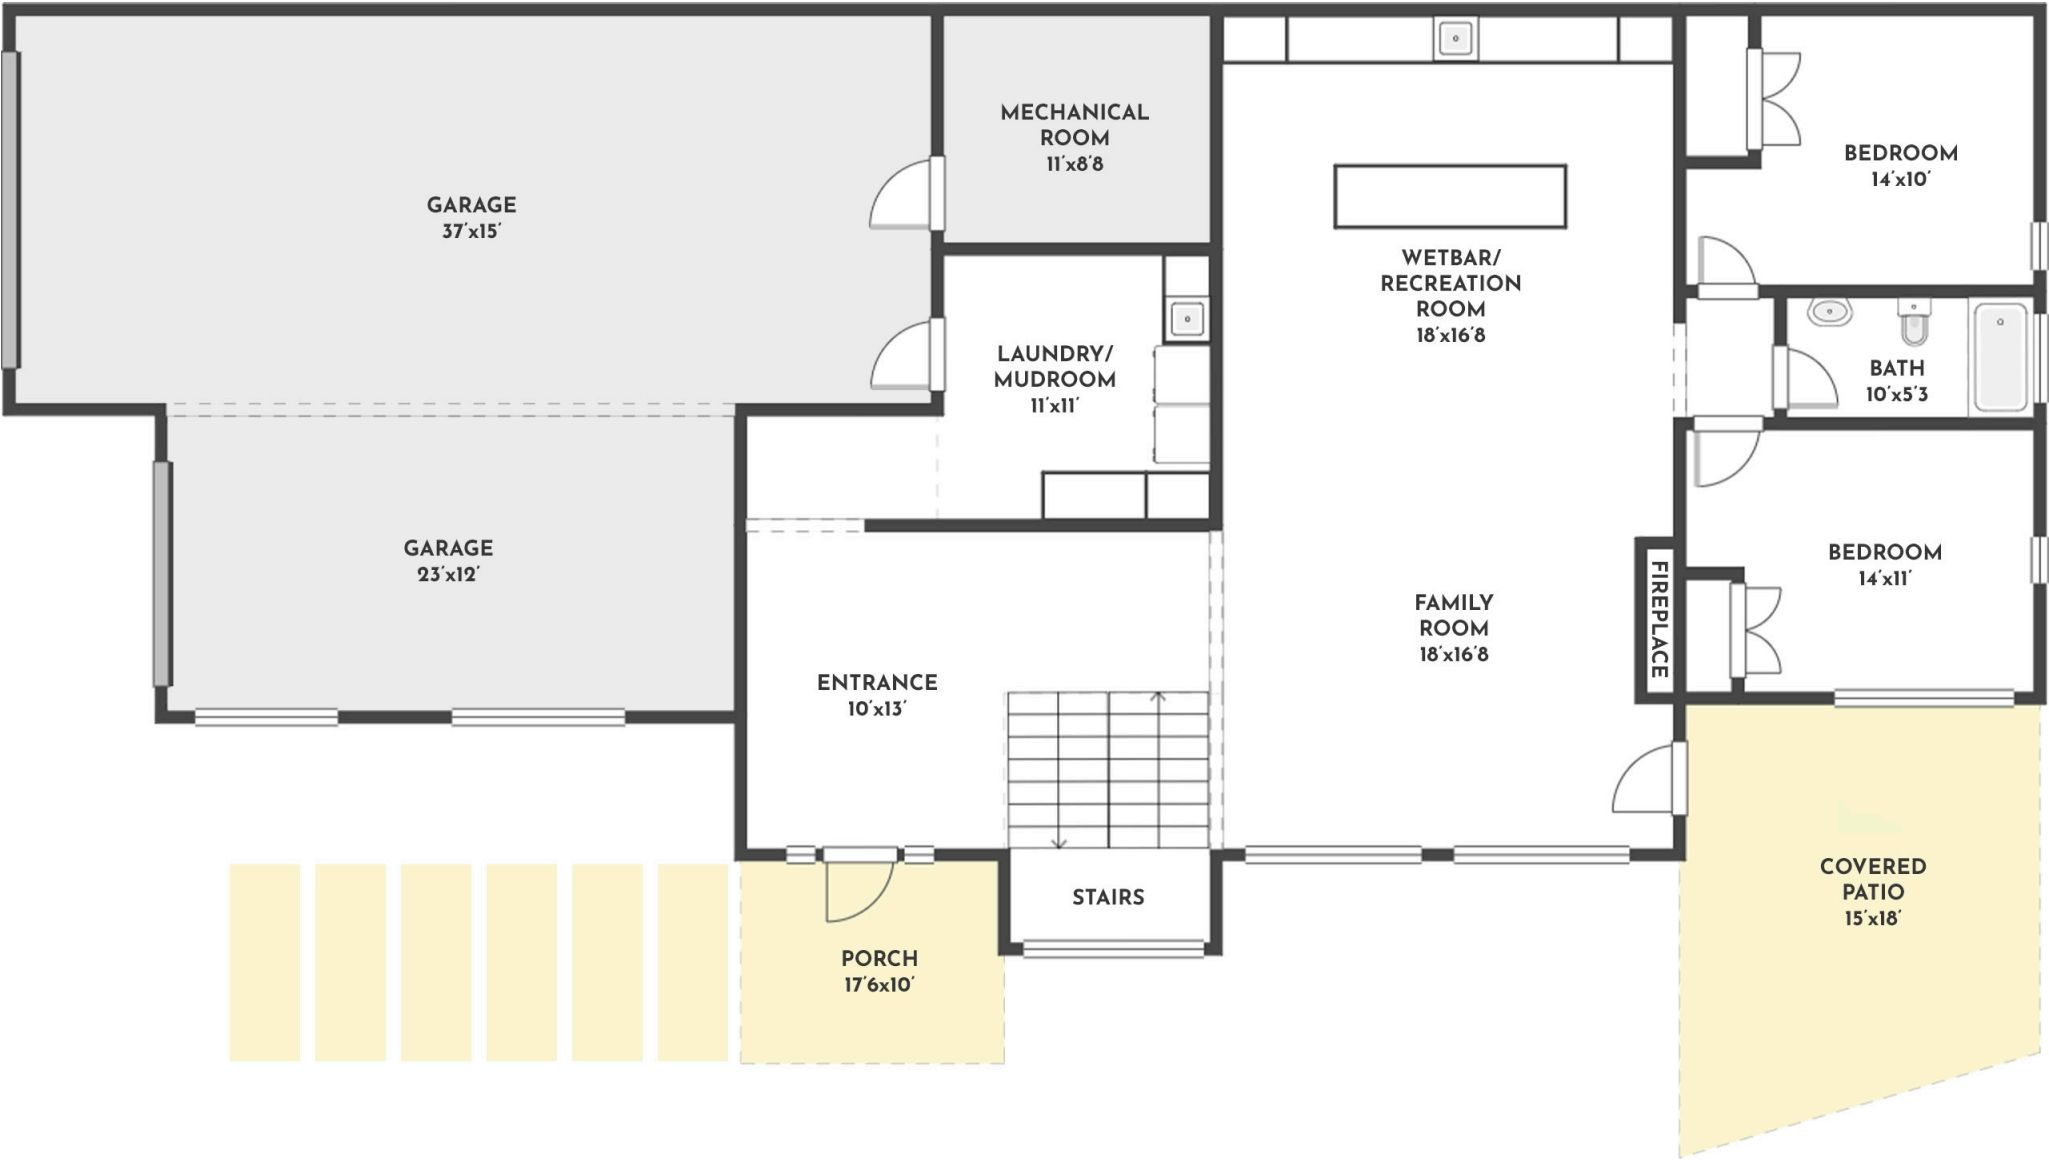

5 BED | 3 BATH | 3620 SQ.FT
UPPER FLOOR 2070 SQ.FT

132 SUNSET BOULEVARD

Stone Sisters | www.StoneSisters.com | (250) 862-7675

Tan & grey regions are excluded from the total floor area. All room dimensions and floor areas must be considered approximate and are subject to independent verification. Dimensions are taken from interior laser measurements.

5 BED | 3 BATH | 3620 SQ.FT
LOWER FLOOR 1550 SQ.FT

132 SUNSET BOULEVARD

Stone Sisters | www.StoneSisters.com | (250) 862-7675

Tan & grey regions are excluded from the total floor area. All room dimensions and floor areas must be considered approximate and are subject to independent verification. Dimensions are taken from interior laser measurements.