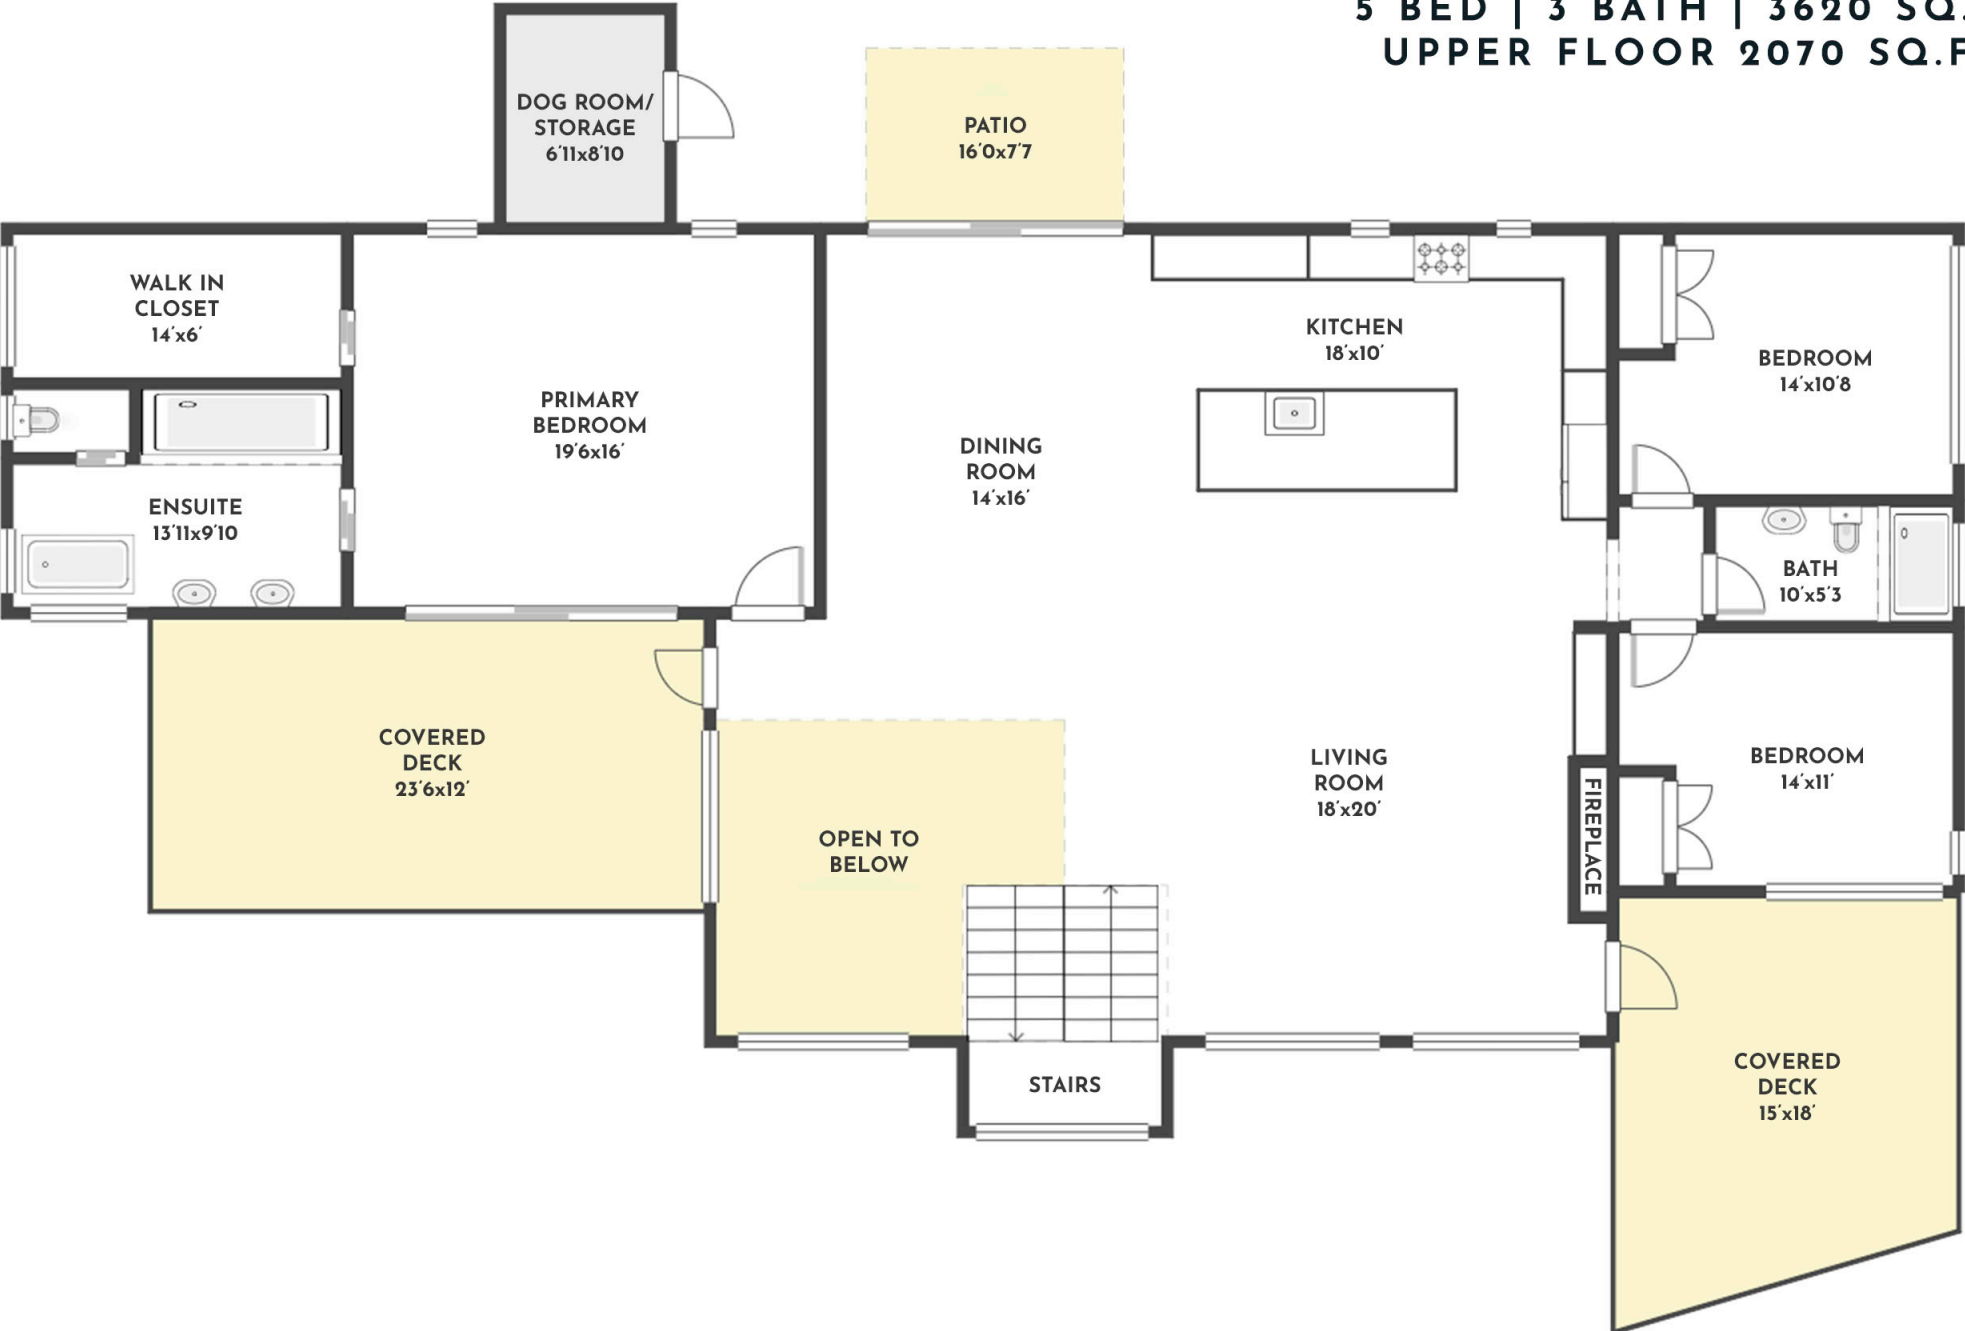

5 BED | 3 BATH | 3620 SQ.FT
UPPER FLOOR 2070 SQ.FT

132 SUNSET BOULEVARD

Stone Sisters | www.StoneSisters.com | (250) 862-7675

Tan & grey regions are excluded from the total floor area. All room dimensions and floor areas must be considered approximate and are subject to independent verification. Dimensions are taken from interior laser measurements.

5 BED | 3 BATH | 3620 SQ.FT
LOWER FLOOR 1550 SQ.FT

132 SUNSET BOULEVARD

Stone Sisters | www.StoneSisters.com | (250) 862-7675

Tan & grey regions are excluded from the total floor area. All room dimensions and floor areas must be considered approximate and are subject to independent verification. Dimensions are taken from interior laser measurements.