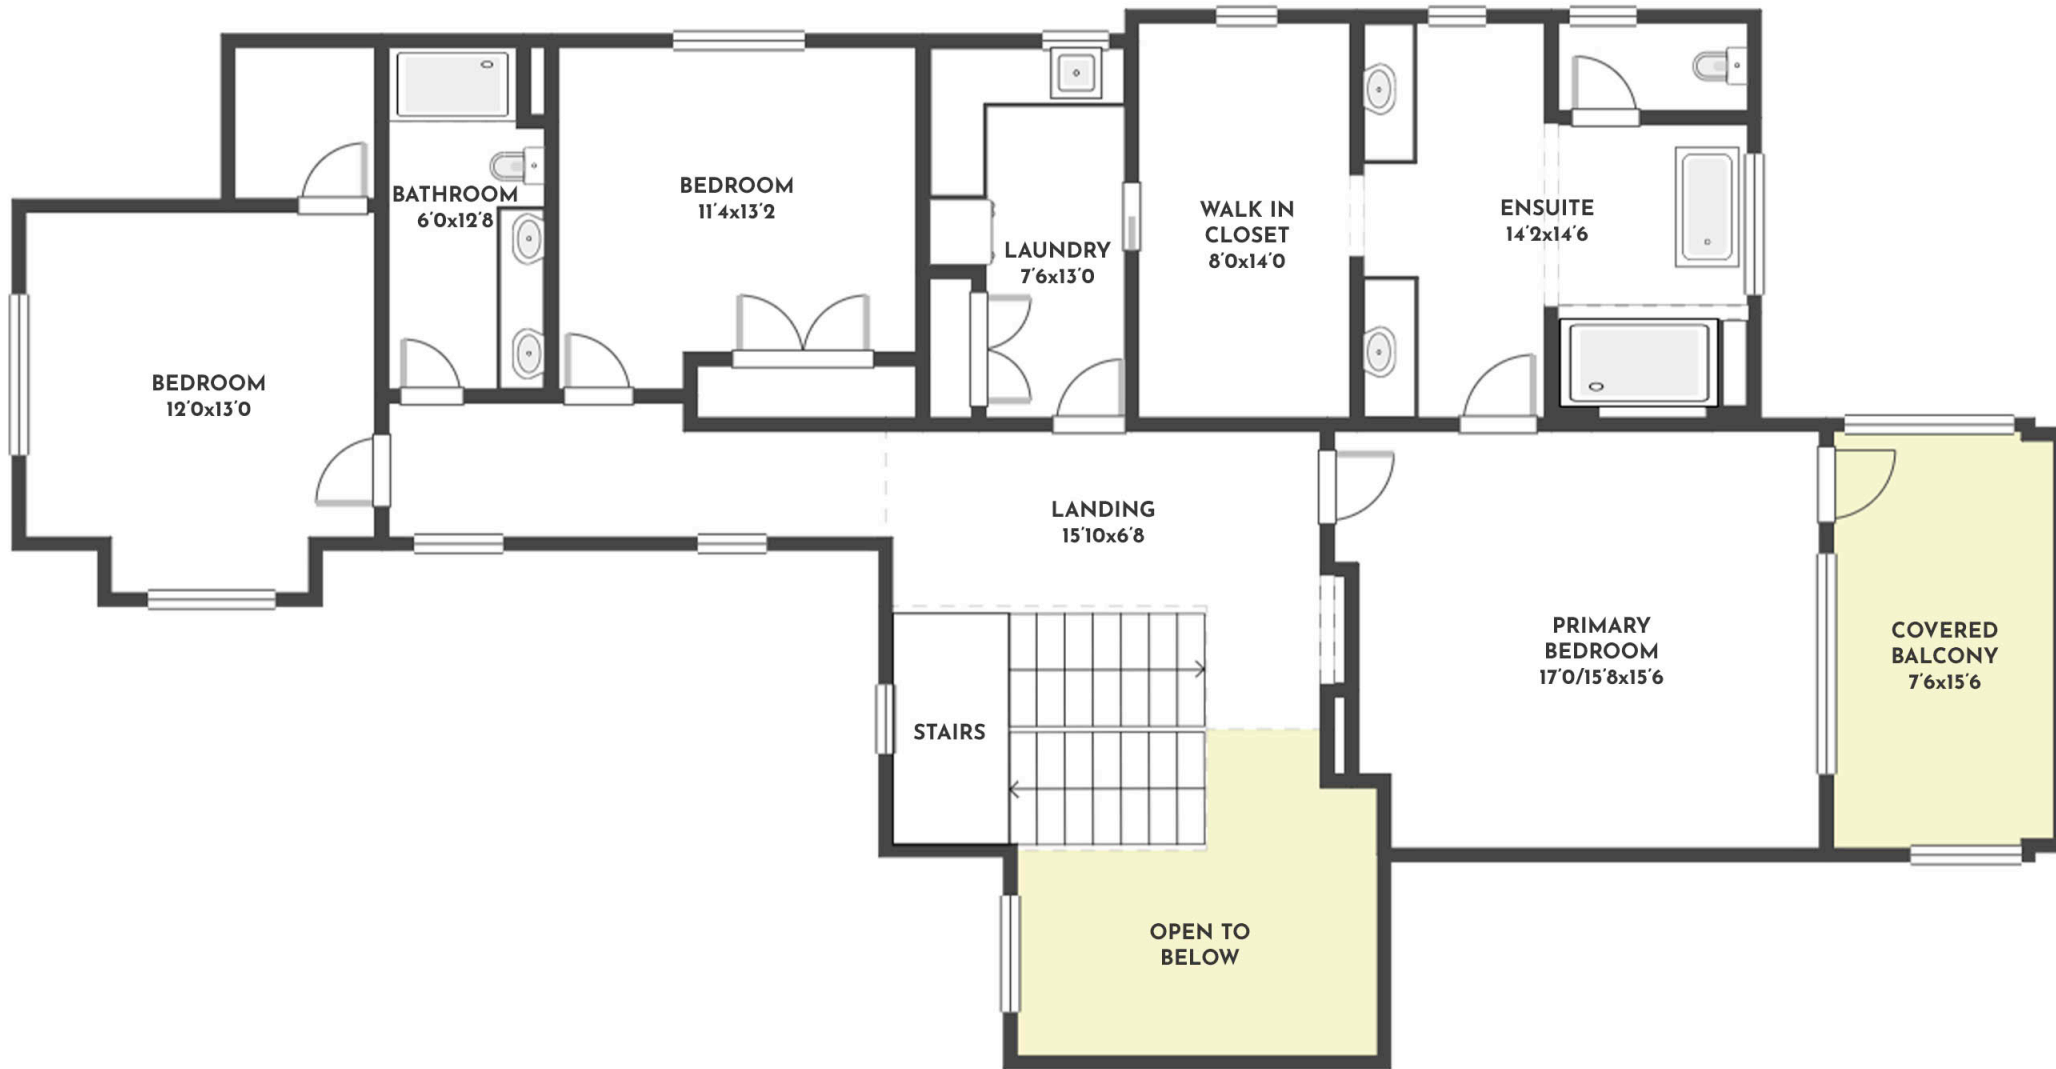

6 BED | 4.5 BATH | 4853 SQ.FT
UPPER FLOOR 1498 SQ.FT

1440 HILLSPRING PLACE

Stone Sisters | www.StoneSisters.com | (250) 862-7675

Tan & grey regions are excluded from the total floor area. All room dimensions and floor areas must be considered approximate and are subject to independent verification. Dimensions are taken from interior laser measurements.

6 BED | 4.5 BATH | 4853 SQ.FT
MAIN FLOOR 1698 SQ.FT

1440 HILLSPRING PLACE

Stone Sisters | www.StoneSisters.com | (250) 862-7675

Tan & grey regions are excluded from the total floor area. All room dimensions and floor areas must be considered approximate and are subject to independent verification. Dimensions are taken from interior laser measurements.

6 BED | 4.5 BATH | 4853 SQ.FT
LOWER FLOOR 1657 SQ.FT

1440 HILLSPRING PLACE

Stone Sisters | www.StoneSisters.com | (250) 862-7675

Tan & grey regions are excluded from the total floor area. All room dimensions and floor areas must be considered approximate and are subject to independent verification. Dimensions are taken from interior laser measurements.