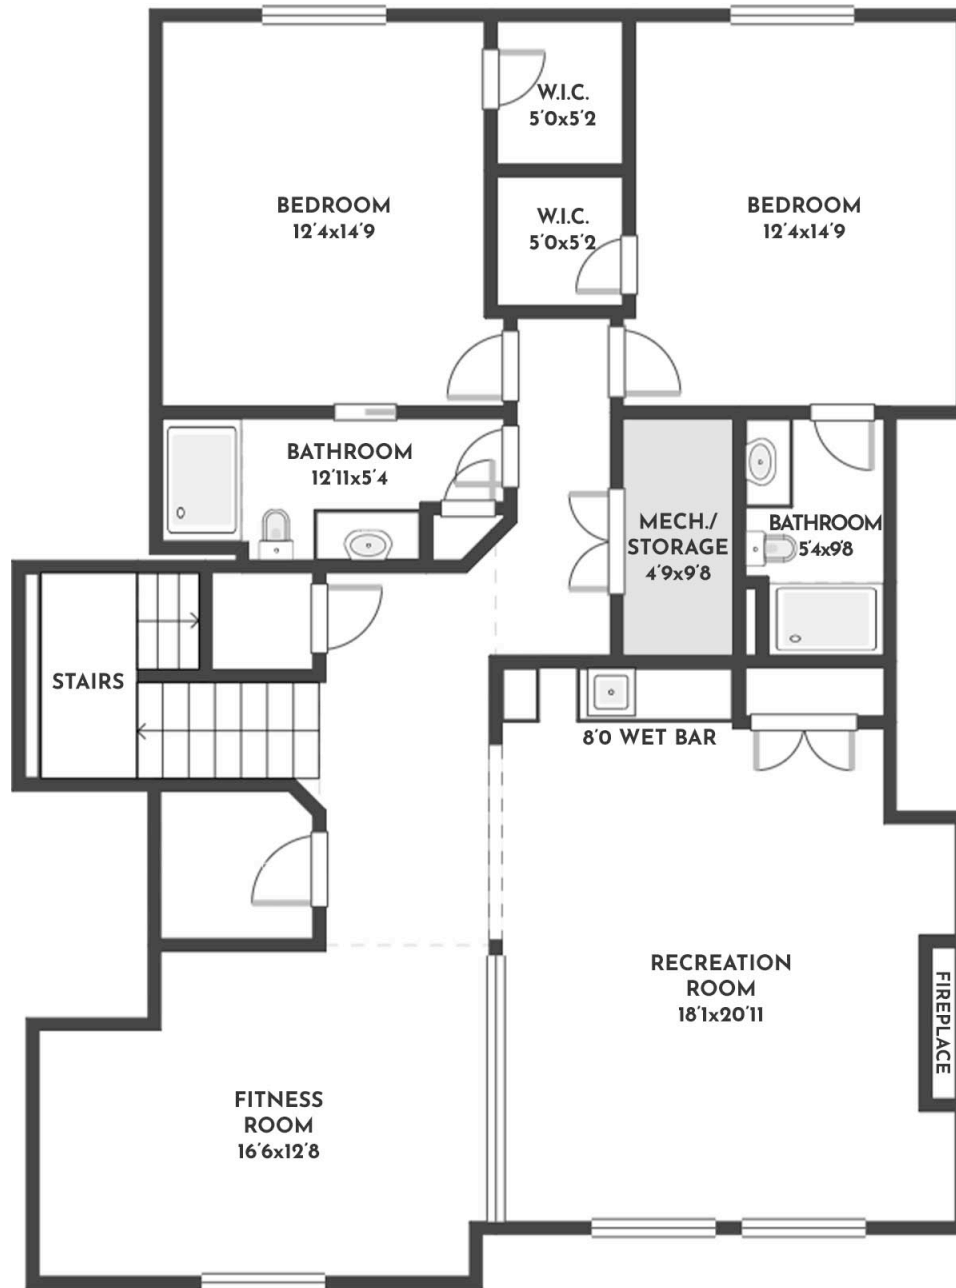

6 BED | 4.5 BATH | 4853 SQ.FT
UPPER FLOOR 1498 SQ.FT

1440 HILLSPRING PLACE

Stone Sisters | www.StoneSisters.com | (250) 862-7675

Tan & grey regions are excluded from the total floor area. All room dimensions and floor areas must be considered approximate and are subject to independent verification. Dimensions are taken from interior laser measurements.

6 BED | 4.5 BATH | 4853 SQ.FT
MAIN FLOOR 1698 SQ.FT

1440 HILLSPRING PLACE

Stone Sisters | www.StoneSisters.com | (250) 862-7675

Tan & grey regions are excluded from the total floor area. All room dimensions and floor areas must be considered approximate and are subject to independent verification. Dimensions are taken from interior laser measurements.

6 BED | 4.5 BATH | 4853 SQ.FT
LOWER FLOOR 1657 SQ.FT

1440 HILLSPRING PLACE

Stone Sisters | www.StoneSisters.com | (250) 862-7675

Tan & grey regions are excluded from the total floor area. All room dimensions and floor areas must be considered approximate and are subject to independent verification. Dimensions are taken from interior laser measurements.