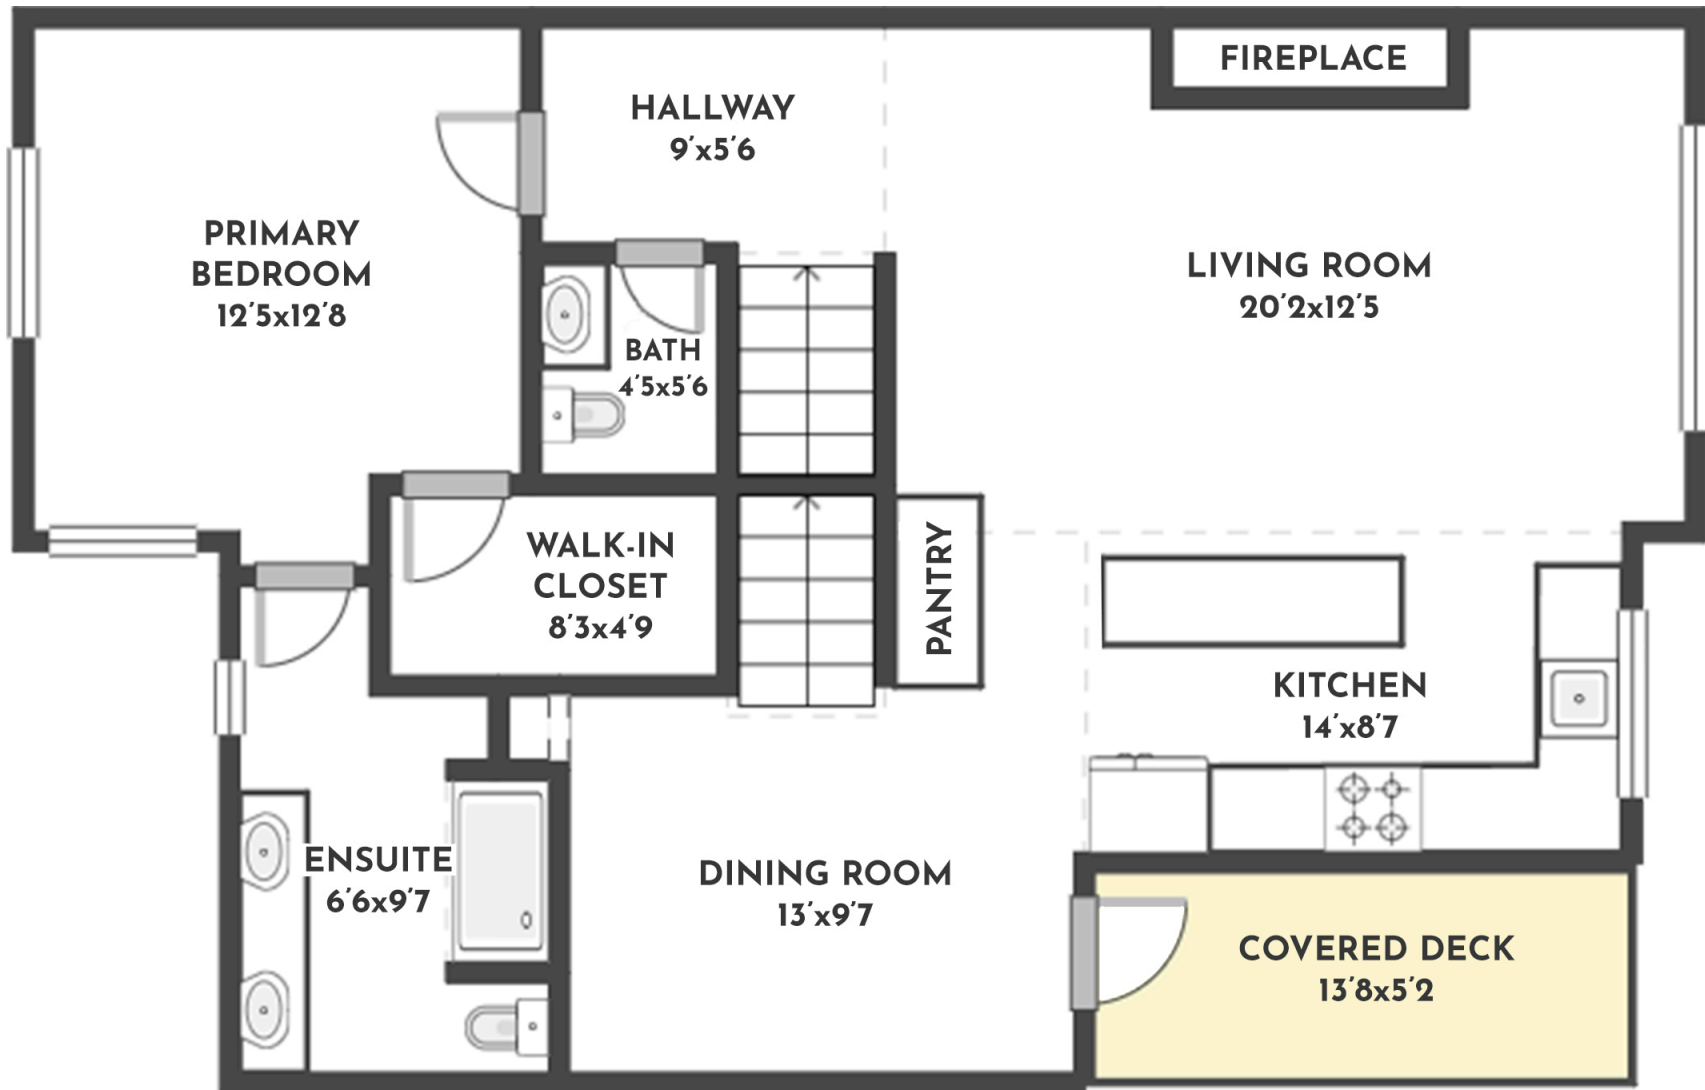

**3 BED | 2.5 BATH | 1693 SQ.FT
GROUND FLOOR | 588 SQ.FT**

888 PATTERSON AVENUE

Stone Sisters | www.StoneSisters.com | (250) 862-7675

Tan & grey regions are excluded from the total floor area. All room dimensions and floor areas must be considered approximate and are subject to independent verification. Dimensions are taken from interior laser measurements.

3 BED | 2.5 BATH | 1693 SQ.FT
FIRST FLOOR | 1012 SQ.FT

888 PATTERSON AVENUE

Stone Sisters | www.StoneSisters.com | (250) 862-7675

Tan & grey regions are excluded from the total floor area. All room dimensions and floor areas must be considered approximate and are subject to independent verification. Dimensions are taken from interior laser measurements.

**3 BED | 2.5 BATH | 1693 SQ.FT
ROOFTOP PATIO | 93 SQ.FT**

888 PATTERSON AVENUE

Stone Sisters | www.StoneSisters.com | (250) 862-7675

Tan & grey regions are excluded from the total floor area. All room dimensions and floor areas must be considered approximate and are subject to independent verification. Dimensions are taken from interior laser measurements.