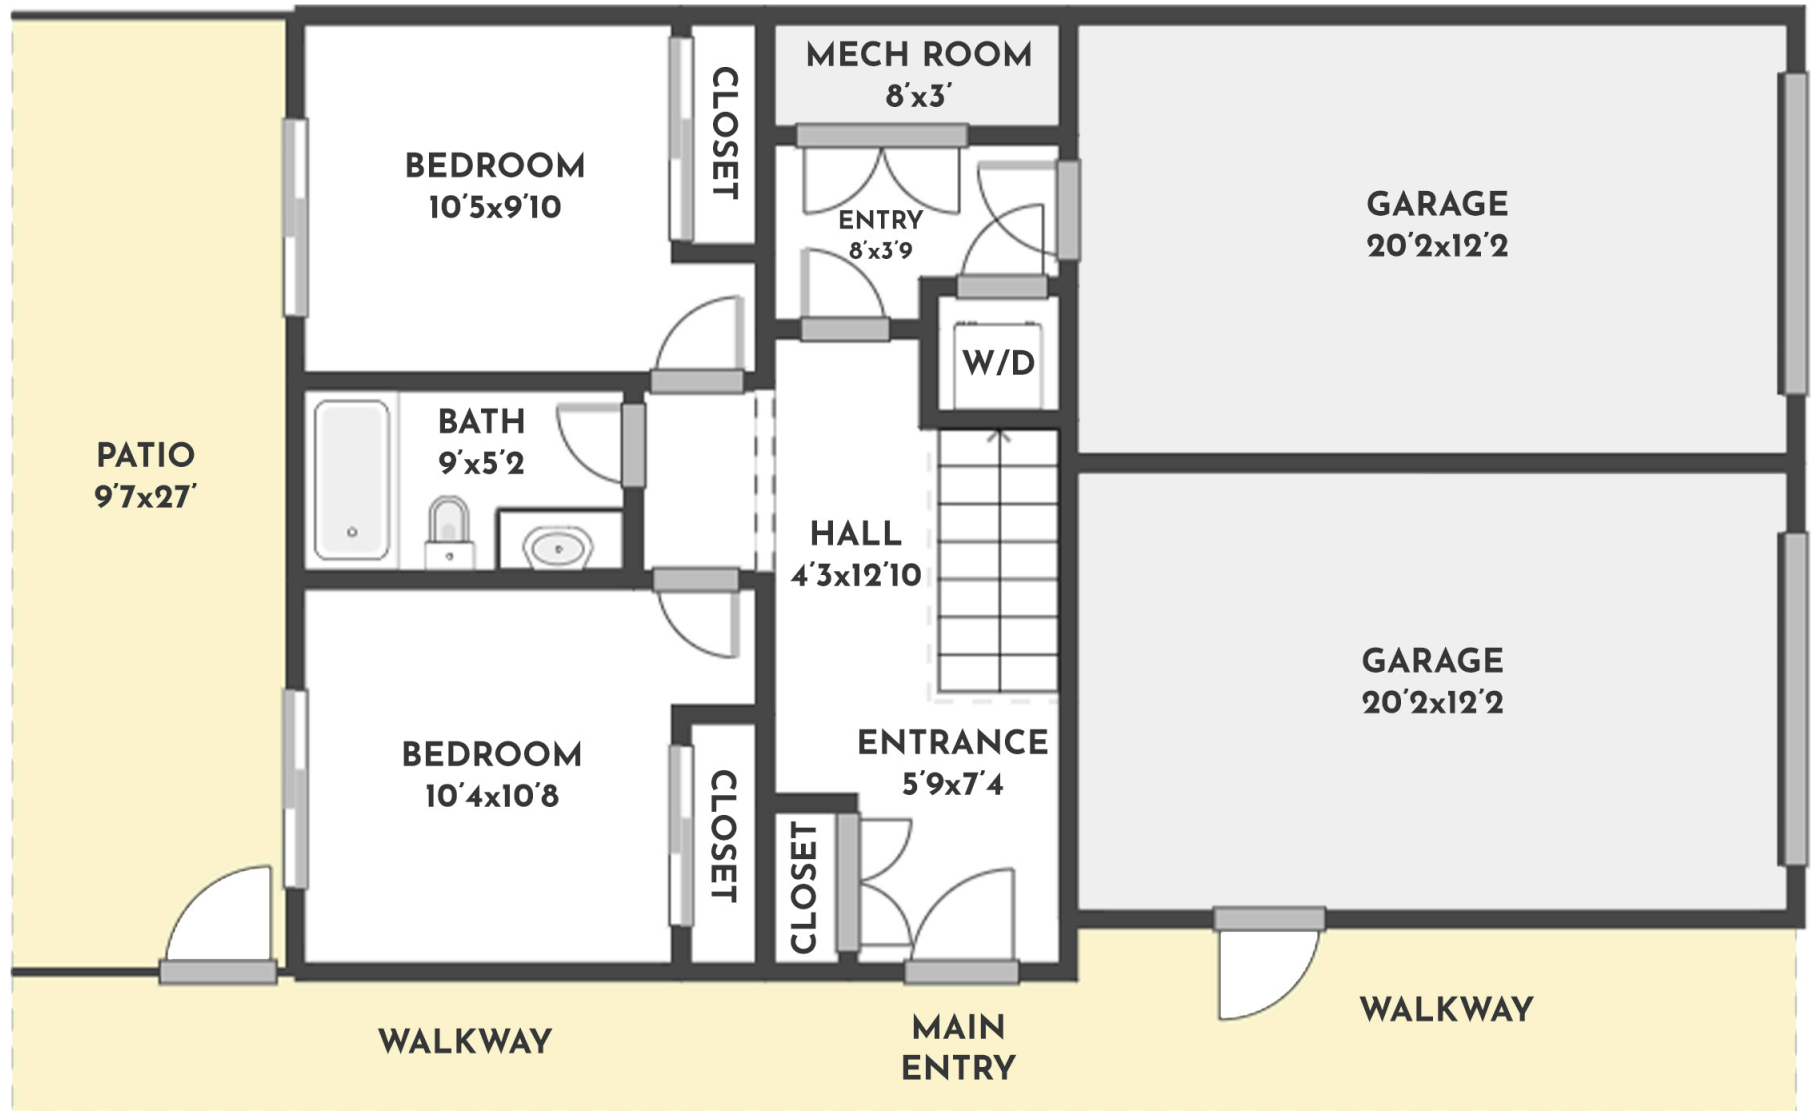

**3 BED | 2.5 BATH | 1693 SQ.FT
GROUND FLOOR | 588 SQ.FT**

888 PATTERSON AVENUE

Stone Sisters | www.StoneSisters.com | (250) 862-7675

Tan & grey regions are excluded from the total floor area. All room dimensions and floor areas must be considered approximate and are subject to independent verification. Dimensions are taken from interior laser measurements.

3 BED | 2.5 BATH | 1693 SQ.FT
FIRST FLOOR | 1012 SQ.FT

888 PATTERSON AVENUE

Stone Sisters | www.StoneSisters.com | (250) 862-7675

Tan & grey regions are excluded from the total floor area. All room dimensions and floor areas must be considered approximate and are subject to independent verification. Dimensions are taken from interior laser measurements.

**3 BED | 2.5 BATH | 1693 SQ.FT
ROOFTOP PATIO | 93 SQ.FT**

888 PATTERSON AVENUE

Stone Sisters | www.StoneSisters.com | (250) 862-7675

Tan & grey regions are excluded from the total floor area. All room dimensions and floor areas must be considered approximate and are subject to independent verification. Dimensions are taken from interior laser measurements.