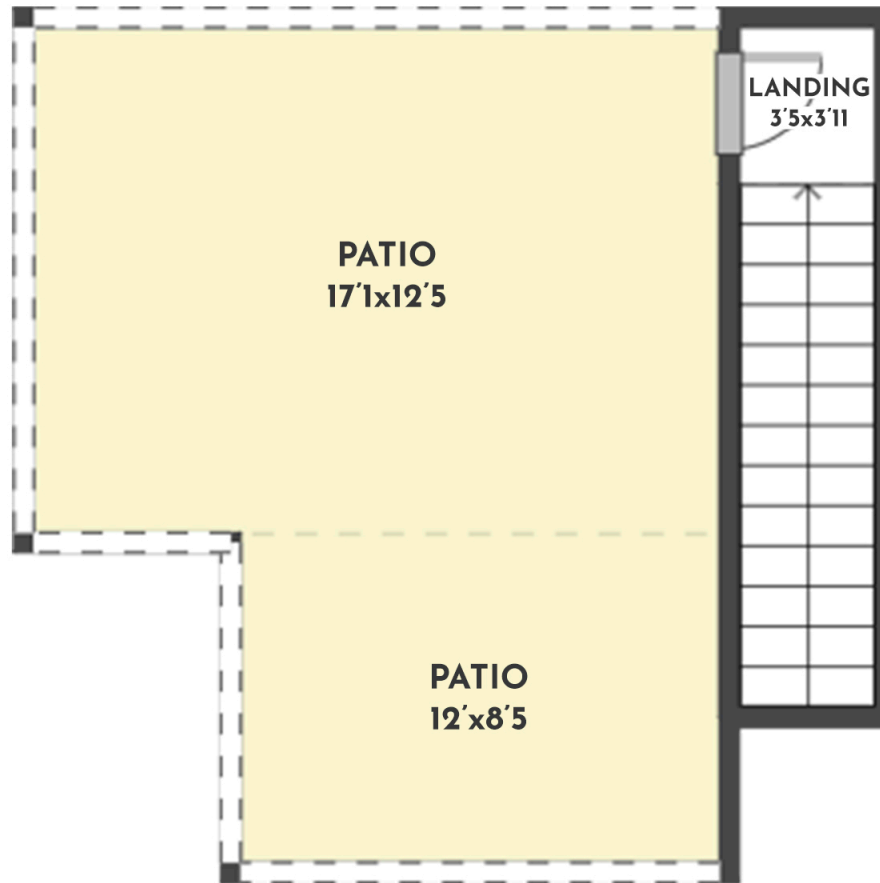

**3 BED | 2.5 BATH | 1693 SQ.FT
GROUND FLOOR | 588 SQ.FT**

888 PATTERSON AVENUE

Stone Sisters | www.StoneSisters.com | (250) 862-7675

Tan & grey regions are excluded from the total floor area. All room dimensions and floor areas must be considered approximate and are subject to independent verification. Dimensions are taken from interior laser measurements.

3 BED | 2.5 BATH | 1693 SQ.FT
FIRST FLOOR | 1012 SQ.FT

888 PATTERSON AVENUE

Stone Sisters | www.StoneSisters.com | (250) 862-7675

Tan & grey regions are excluded from the total floor area. All room dimensions and floor areas must be considered approximate and are subject to independent verification. Dimensions are taken from interior laser measurements.

**3 BED | 2.5 BATH | 1693 SQ.FT
ROOFTOP PATIO | 93 SQ.FT**

888 PATTERSON AVENUE

Stone Sisters | www.StoneSisters.com | (250) 862-7675

Tan & grey regions are excluded from the total floor area. All room dimensions and floor areas must be considered approximate and are subject to independent verification. Dimensions are taken from interior laser measurements.