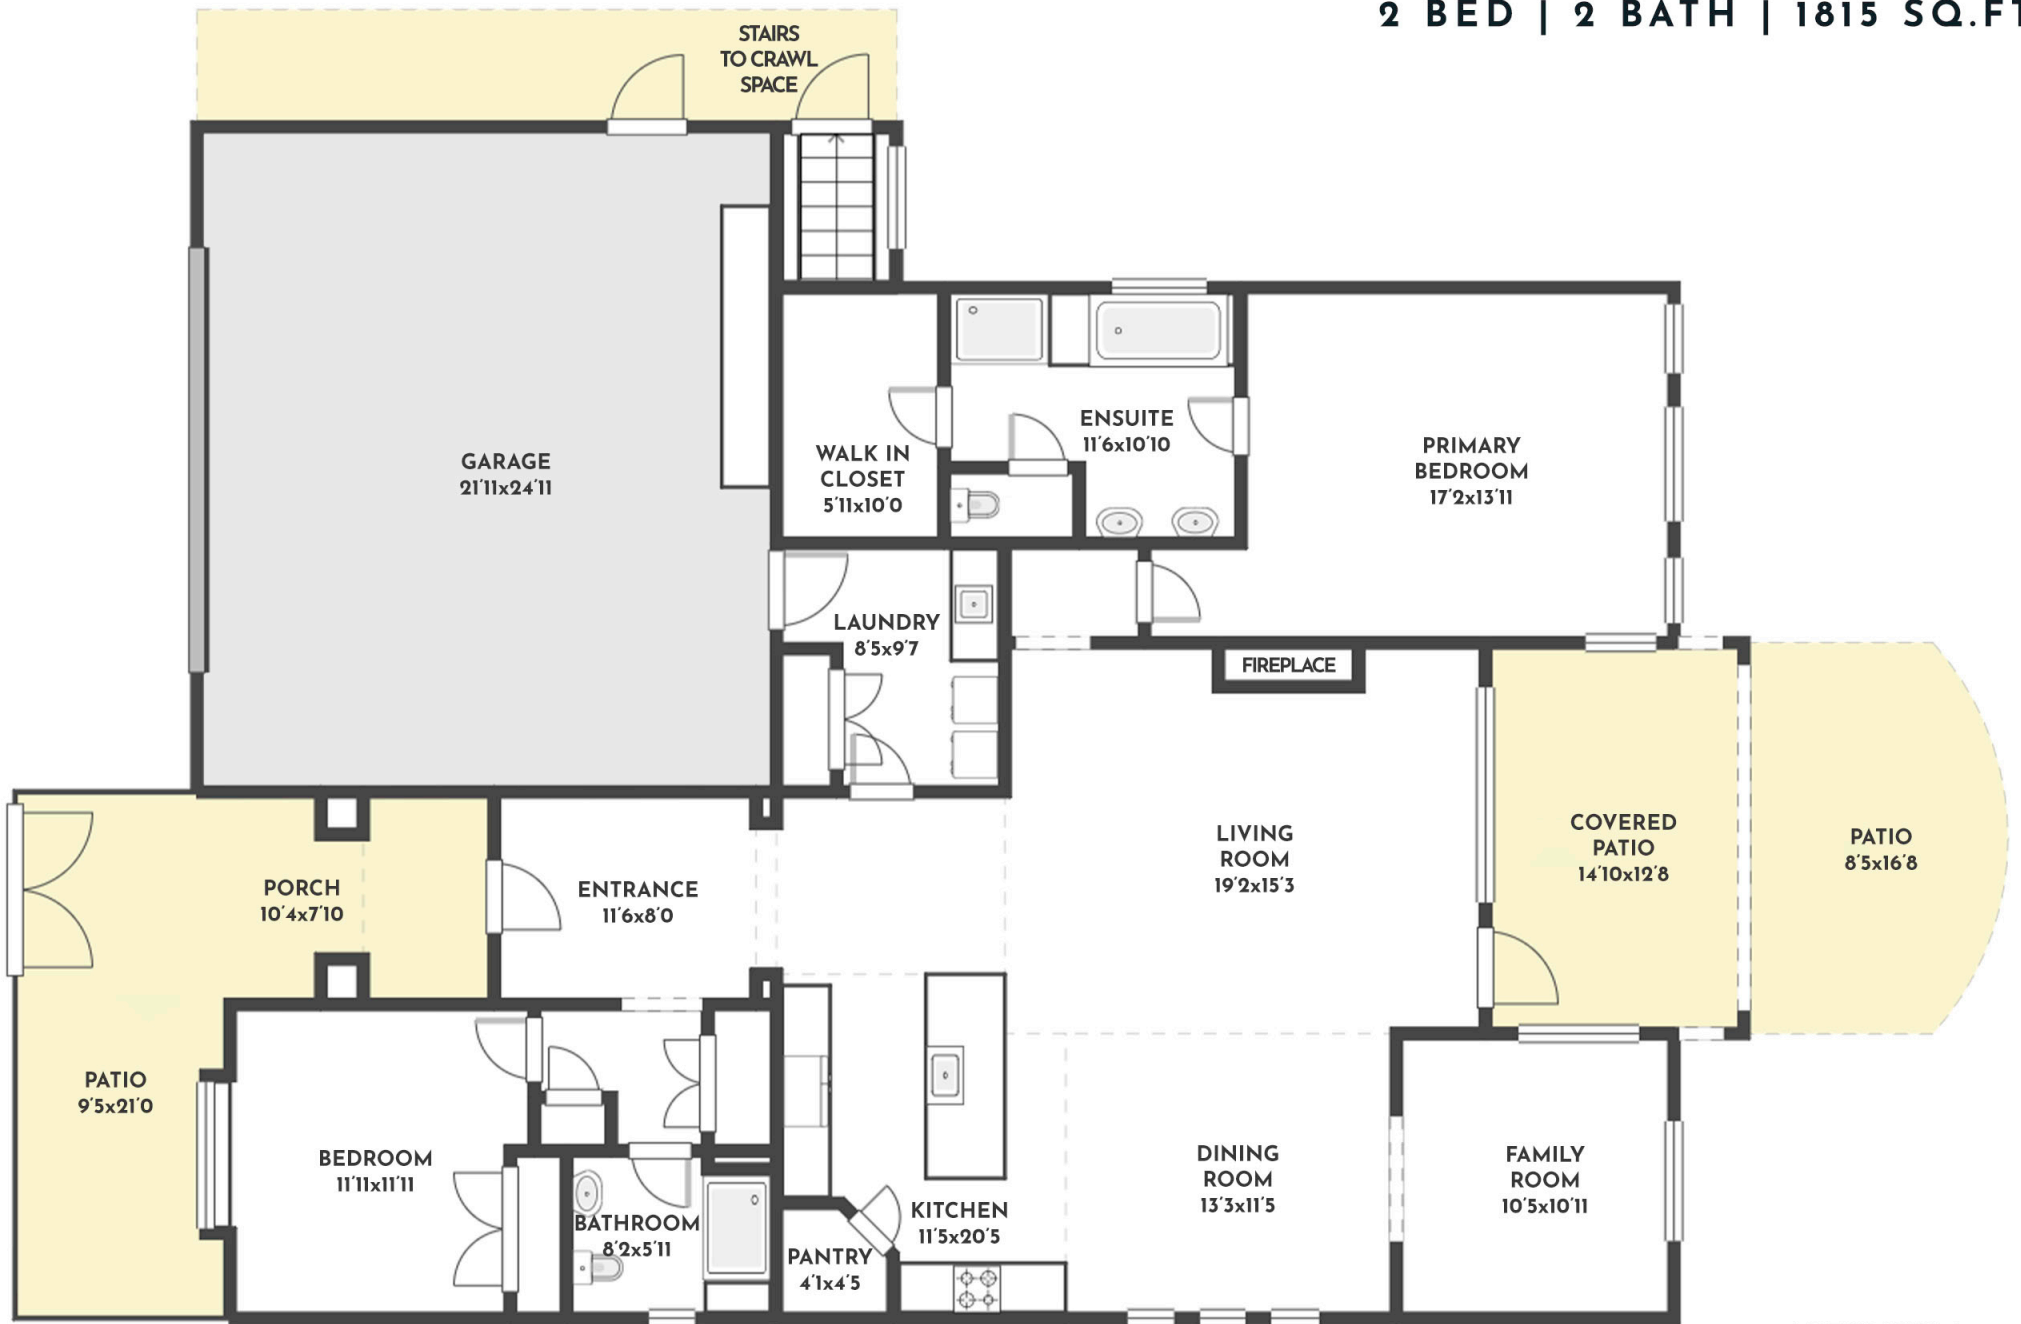

2 BED | 2 BATH | 1815 SQ.FT

4169 GALLAGHERS FAIRWAY SOUTH

Stone Sisters | www.StoneSisters.com | (250) 862-7675

Tan & grey regions are excluded from the total floor area. All room dimensions and floor areas must be considered approximate and are subject to independent verification. Dimensions are taken from interior laser measurements.