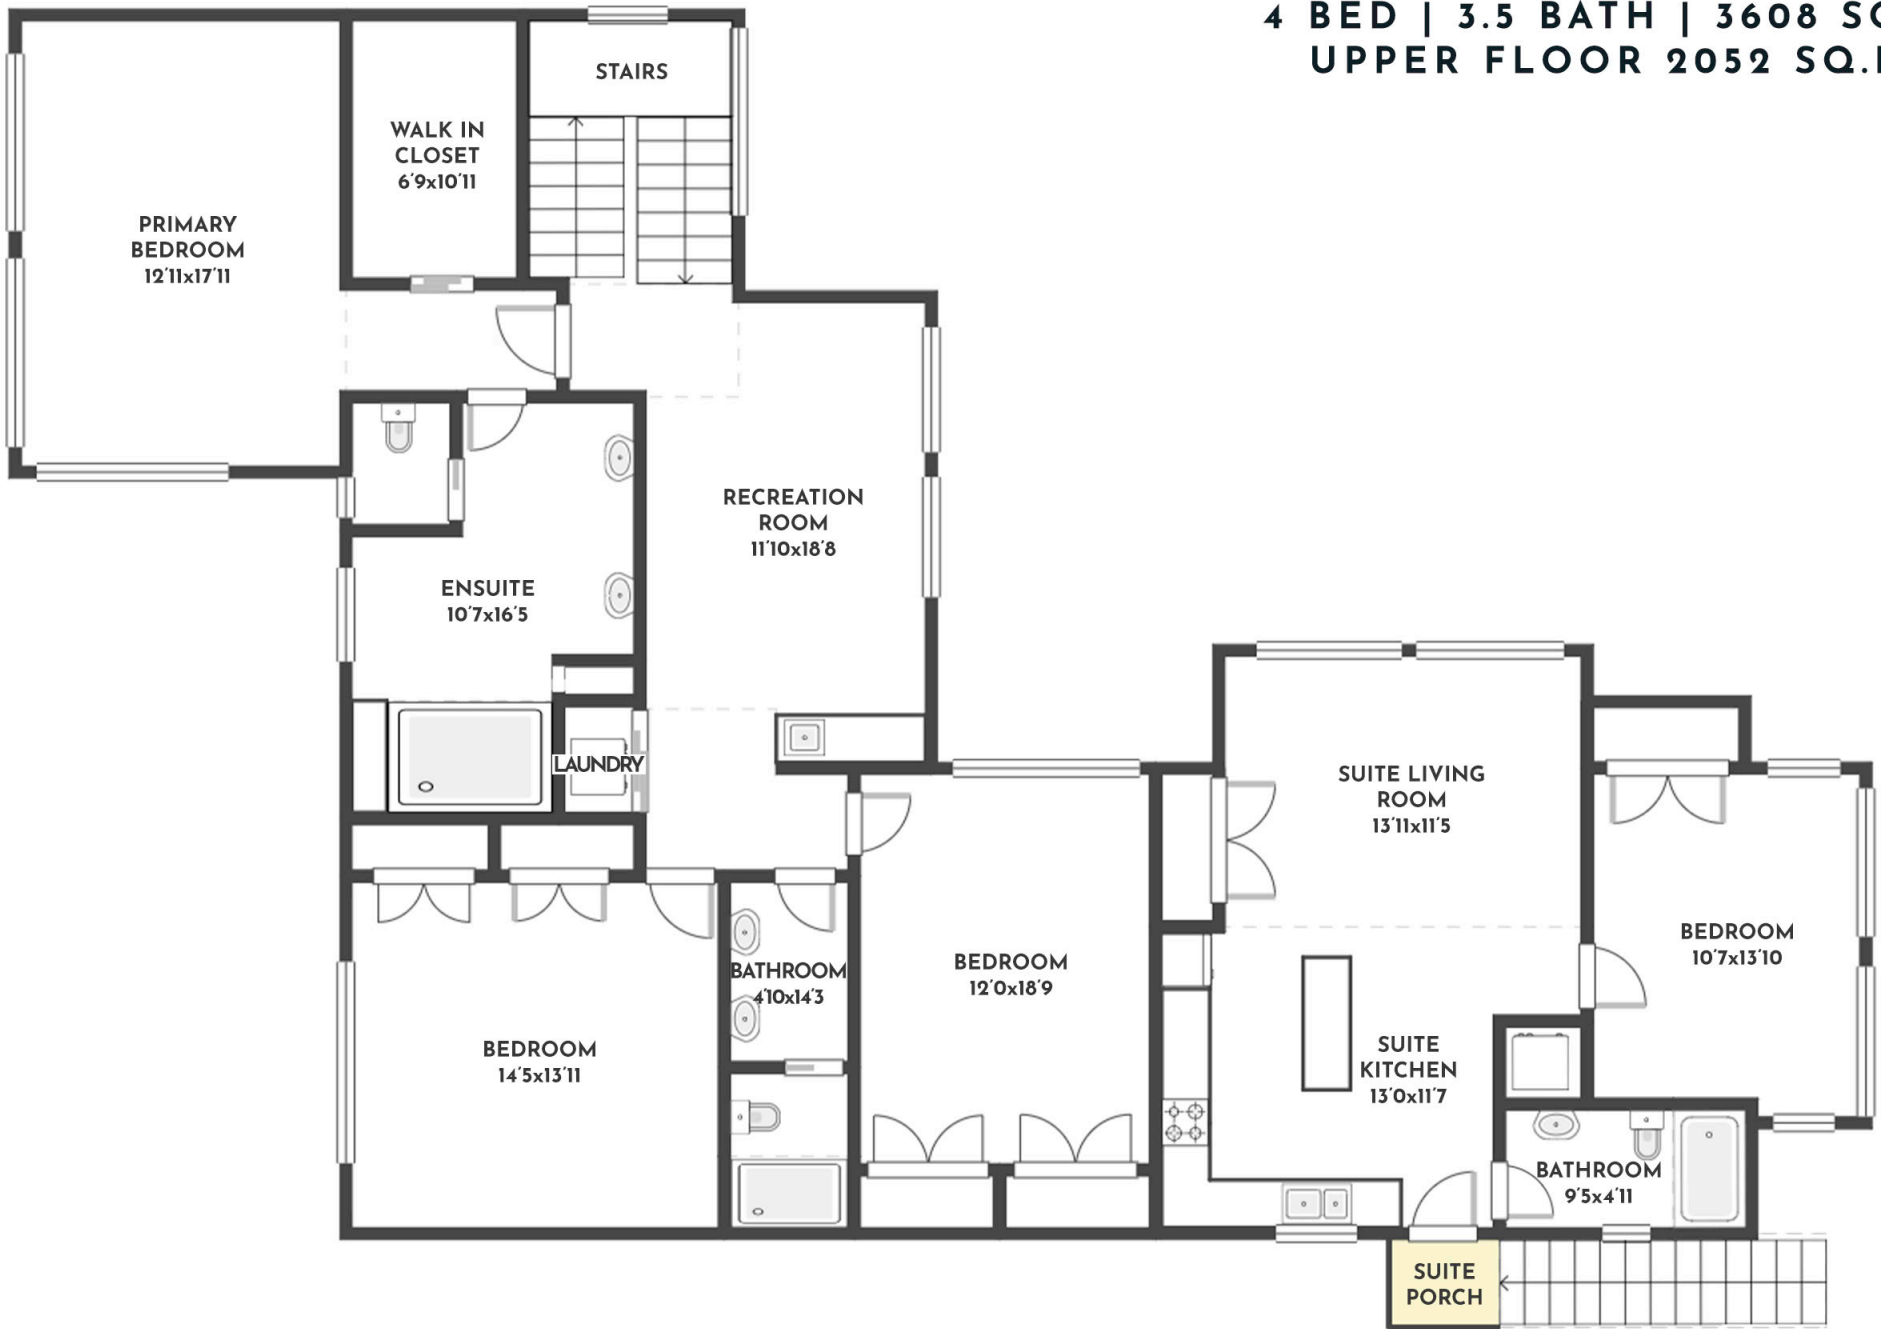

4 BED | 3.5 BATH | 3608 SQ.FT  
UPPER FLOOR 2052 SQ.FT

## 1584 MALBEC PLACE

Stone Sisters | [www.StoneSisters.com](http://www.StoneSisters.com) | (250) 862-7675

Tan & grey regions are excluded from the total floor area. All room dimensions and floor areas must be considered approximate and are subject to independent verification. Dimensions are taken from interior laser measurements.

4 BED | 3.5 BATH | 3608 SQ.FT  
LOWER FLOOR 1556 SQ.FT