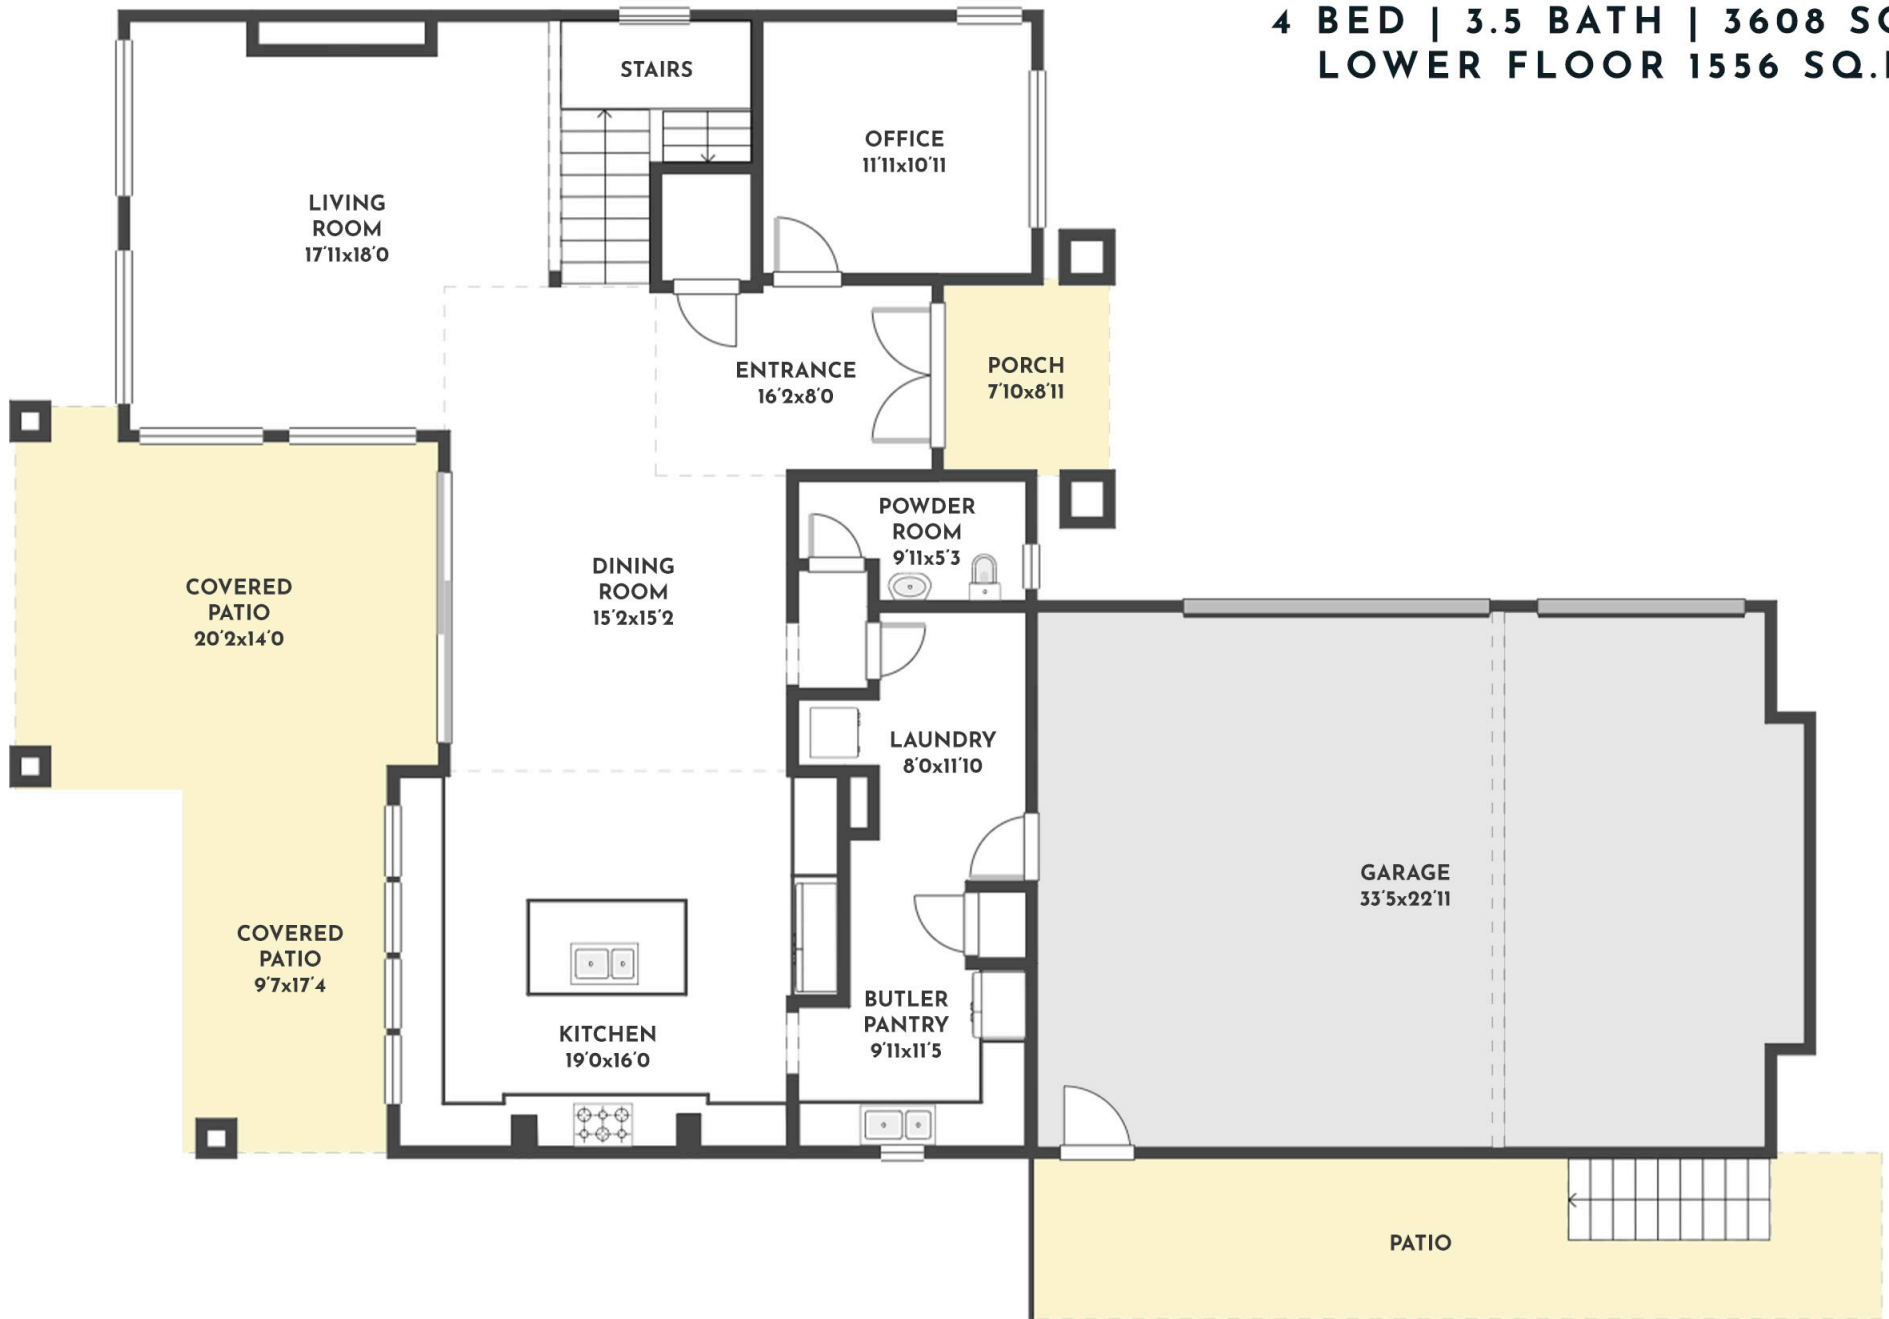

4 BED | 3.5 BATH | 3608 SQ.FT  
UPPER FLOOR 2052 SQ.FT

## 1584 MALBEC PLACE

Stone Sisters | [www.StoneSisters.com](http://www.StoneSisters.com) | (250) 862-7675

Tan & grey regions are excluded from the total floor area. All room dimensions and floor areas must be considered approximate and are subject to independent verification. Dimensions are taken from interior laser measurements.

4 BED | 3.5 BATH | 3608 SQ.FT  
LOWER FLOOR 1556 SQ.FT