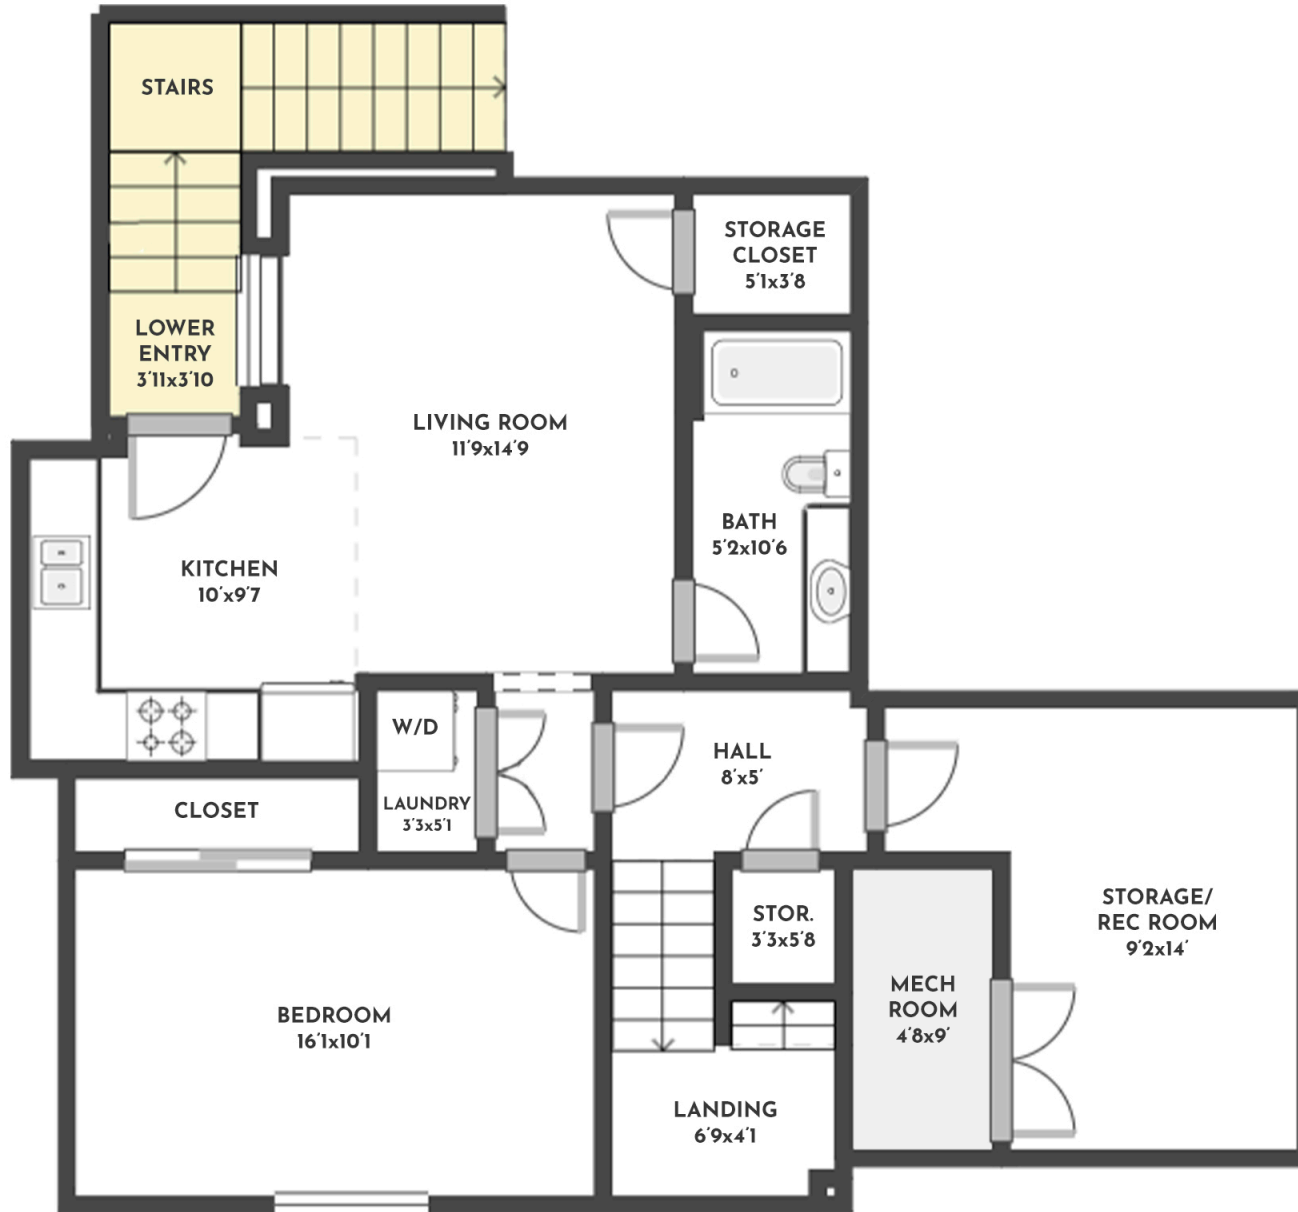

**4 BED | 3.5 BATH | 3286 SQ.FT
MAIN FLOOR | 1092 SQ.FT**

4315 LADD COURT

Stone Sisters | www.StoneSisters.com | (250) 862-7675

Tan & grey regions are excluded from the total floor area. All room dimensions and floor areas must be considered approximate and are subject to independent verification. Dimensions are taken from interior laser measurements.

**4 BED | 3.5 BATH | 3286 SQ.FT
UPPER FLOOR | 1142 SQ.FT**

4315 LADD COURT

Stone Sisters | www.StoneSisters.com | (250) 862-7675

Tan & grey regions are excluded from the total floor area. All room dimensions and floor areas must be considered approximate and are subject to independent verification. Dimensions are taken from interior laser measurements.

**4 BED | 3.5 BATH | 3286 SQ.FT
LOWER FLOOR | 1052 SQ.FT**

4315 LADD COURT

Stone Sisters | www.StoneSisters.com | (250) 862-7675

Tan & grey regions are excluded from the total floor area. All room dimensions and floor areas must be considered approximate and are subject to independent verification. Dimensions are taken from interior laser measurements.