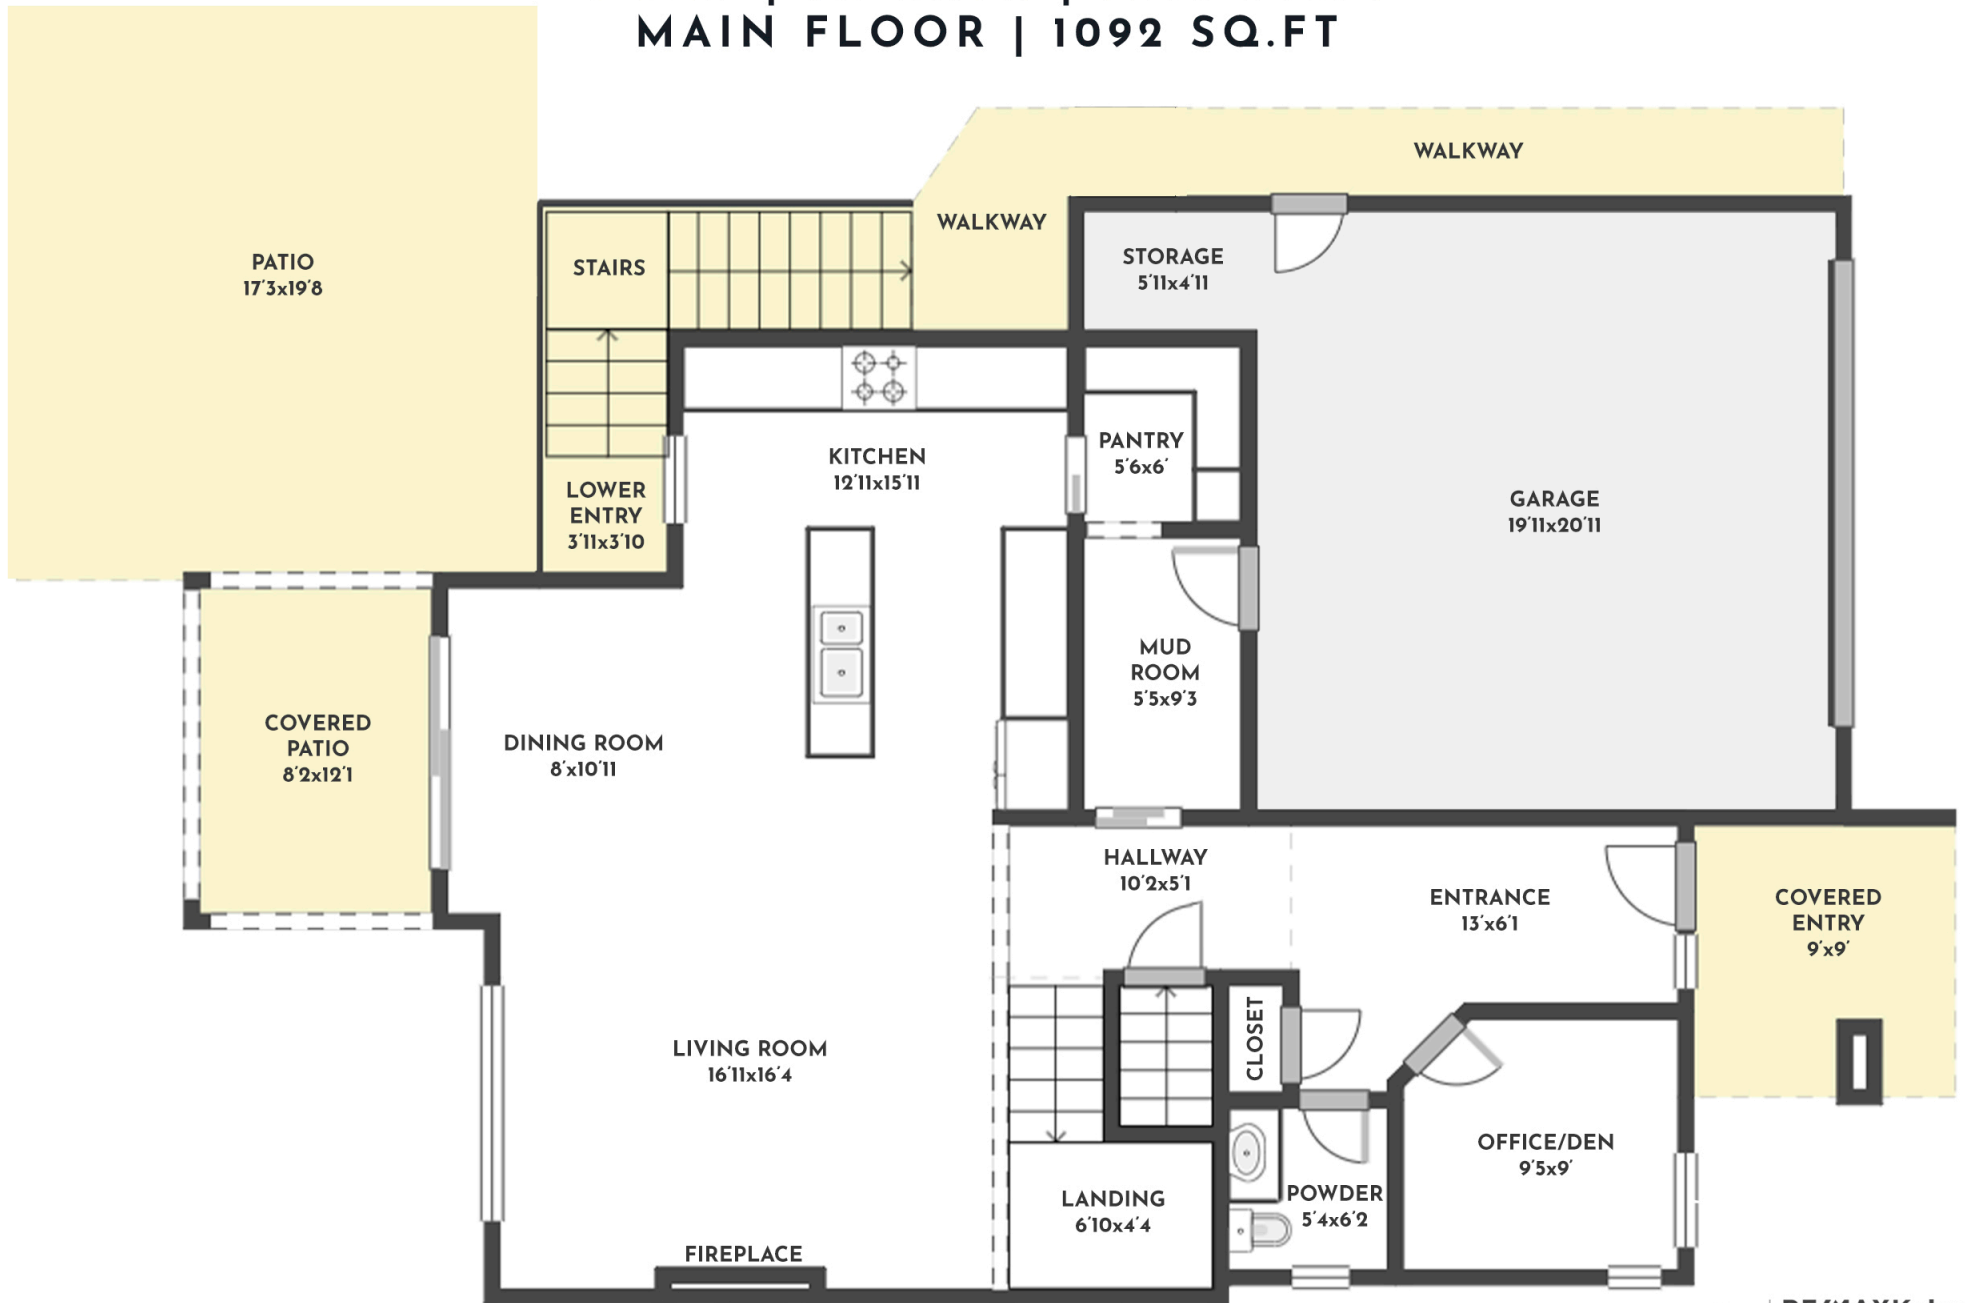

**4 BED | 3.5 BATH | 3286 SQ.FT
MAIN FLOOR | 1092 SQ.FT**

4315 LADD COURT

Stone Sisters | www.StoneSisters.com | (250) 862-7675

Tan & grey regions are excluded from the total floor area. All room dimensions and floor areas must be considered approximate and are subject to independent verification. Dimensions are taken from interior laser measurements.

**4 BED | 3.5 BATH | 3286 SQ.FT
UPPER FLOOR | 1142 SQ.FT**

4315 LADD COURT

Stone Sisters | www.StoneSisters.com | (250) 862-7675

Tan & grey regions are excluded from the total floor area. All room dimensions and floor areas must be considered approximate and are subject to independent verification. Dimensions are taken from interior laser measurements.

**4 BED | 3.5 BATH | 3286 SQ.FT
LOWER FLOOR | 1052 SQ.FT**

4315 LADD COURT

Stone Sisters | www.StoneSisters.com | (250) 862-7675

Tan & grey regions are excluded from the total floor area. All room dimensions and floor areas must be considered approximate and are subject to independent verification. Dimensions are taken from interior laser measurements.