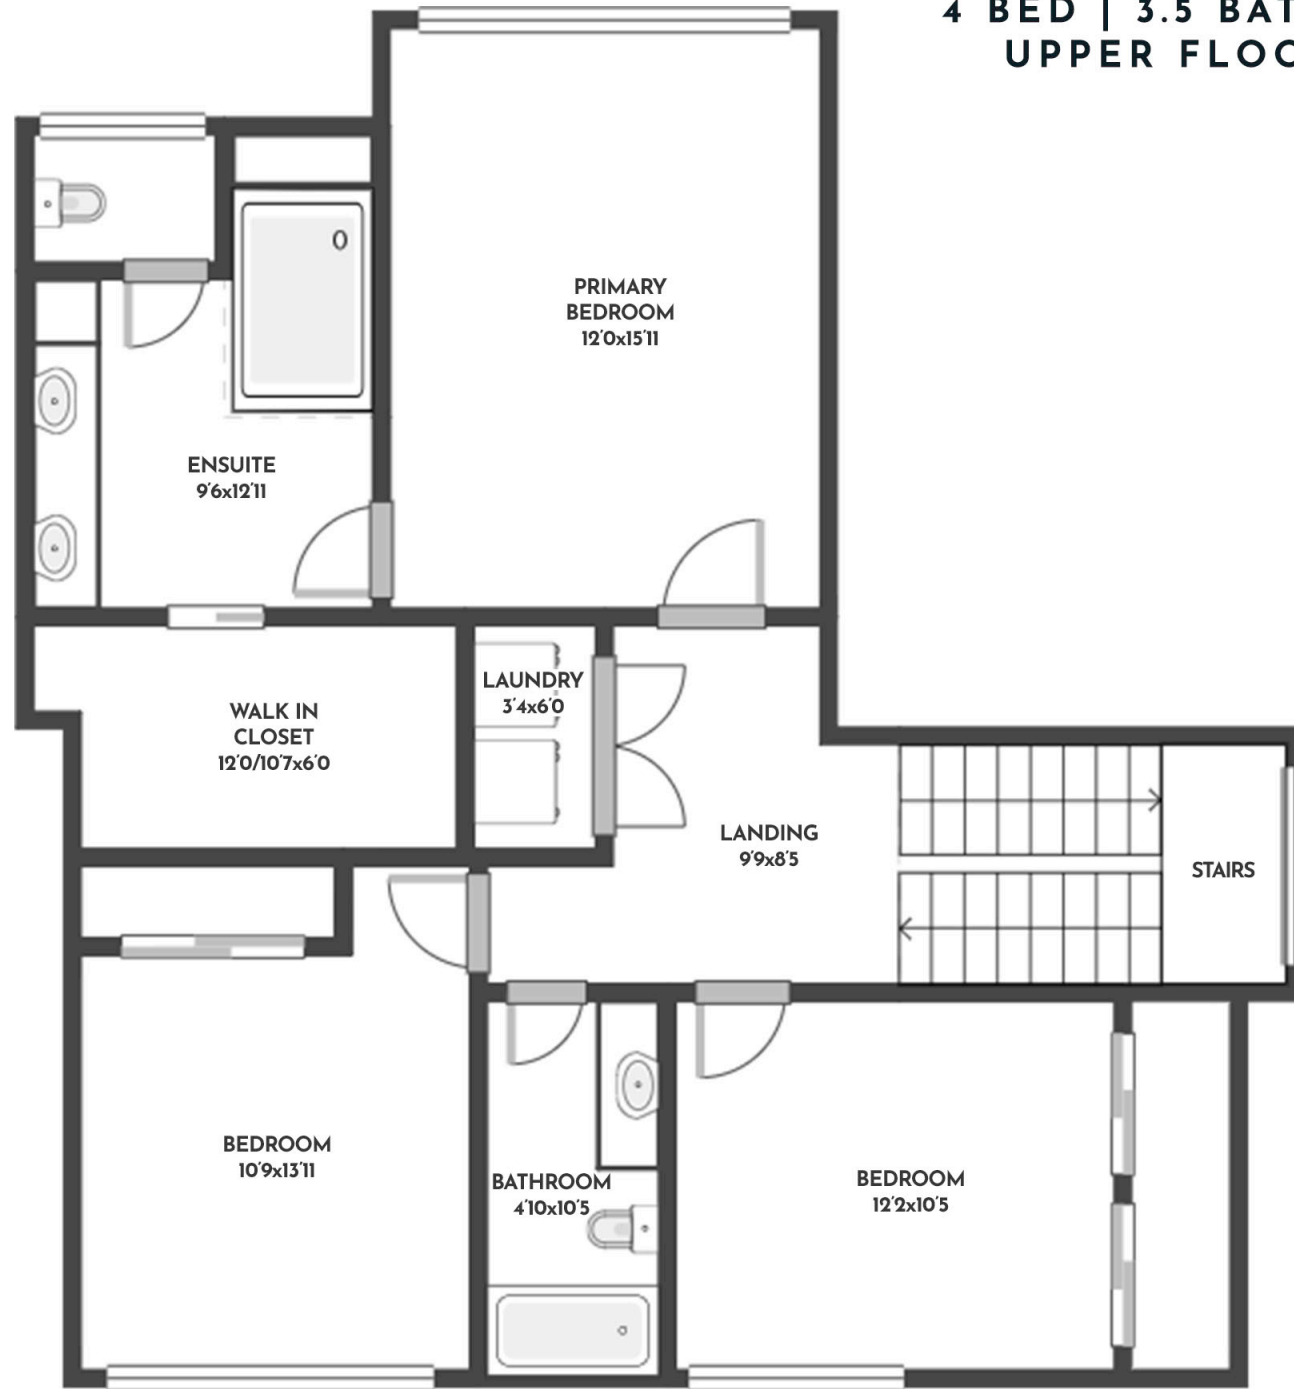

4 BED | 3.5 BATH | 3076 SQ.FT  
UPPER FLOOR 958 SQ.FT

## 199 ECHO RIDGE DRIVE

Stone Sisters | [www.StoneSisters.com](http://www.StoneSisters.com) | (250) 862-7675

Tan & grey regions are excluded from the total floor area. All room dimensions and floor areas must be considered approximate and are subject to independent verification. Dimensions are taken from interior laser measurements.

4 BED | 3.5 BATH | 3076 SQ.FT  
MAIN FLOOR 1210 SQ.FT

4 BED | 3.5 BATH | 3076 SQ.FT  
LOWER FLOOR 908 SQ.FT