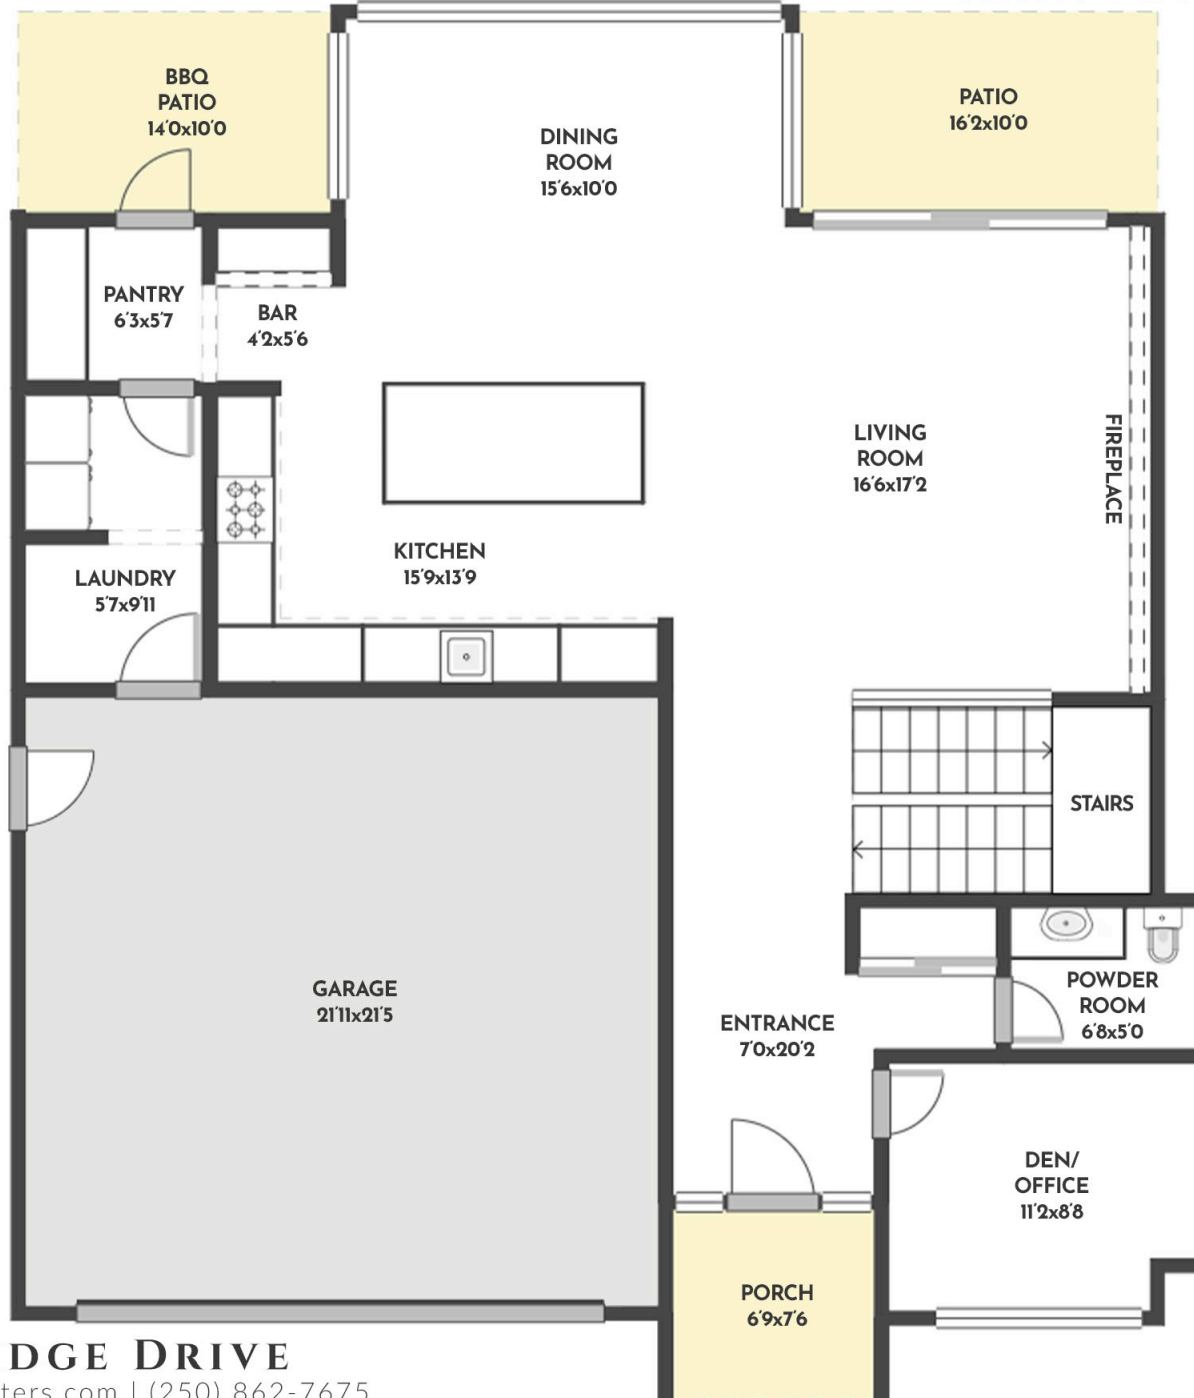

4 BED | 3.5 BATH | 3076 SQ.FT  
UPPER FLOOR 958 SQ.FT

## 199 ECHO RIDGE DRIVE

Stone Sisters | [www.StoneSisters.com](http://www.StoneSisters.com) | (250) 862-7675

Tan & grey regions are excluded from the total floor area. All room dimensions and floor areas must be considered approximate and are subject to independent verification. Dimensions are taken from interior laser measurements.

4 BED | 3.5 BATH | 3076 SQ.FT  
MAIN FLOOR 1210 SQ.FT

4 BED | 3.5 BATH | 3076 SQ.FT  
LOWER FLOOR 908 SQ.FT