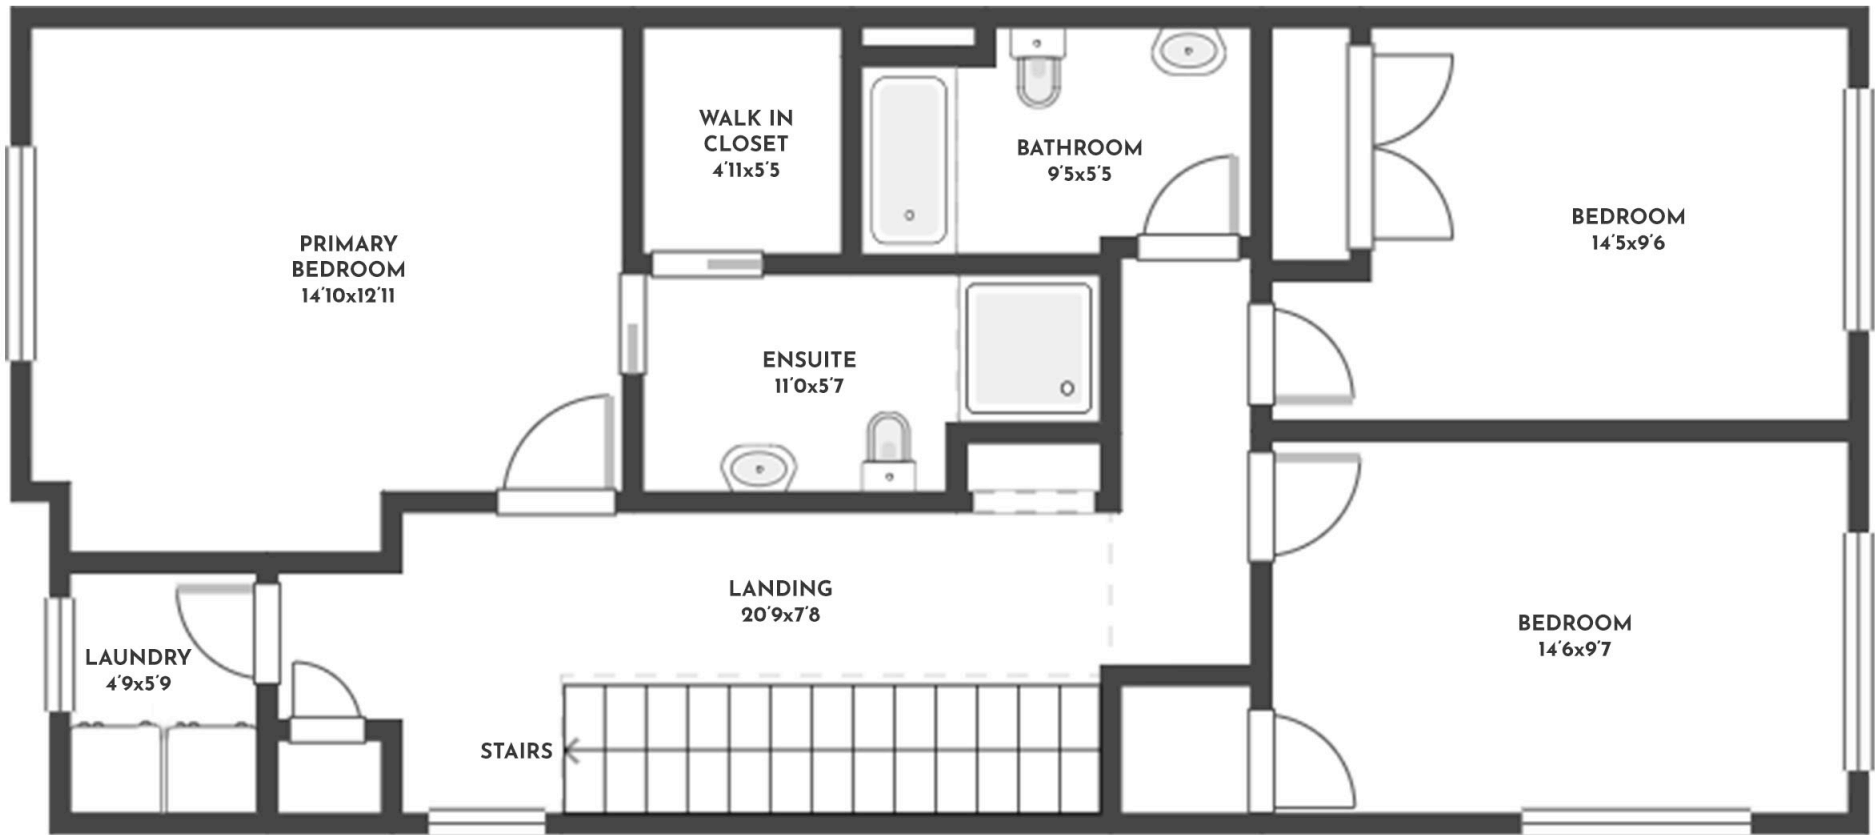

3 BED | 2.5 BATH | 1600 SQ.FT  
UPPER FLOOR 930 SQ.FT

## 61-600 BOYNTON PLACE

Stone Sisters | [www.StoneSisters.com](http://www.StoneSisters.com) | (250) 862-7675

Tan & grey regions are excluded from the total floor area. All room dimensions and floor areas must be considered approximate and are subject to independent verification. Dimensions are taken from interior laser measurements.

3 BED | 2.5 BATH | 1600 SQ.FT  
LOWER FLOOR 670 SQ.FT