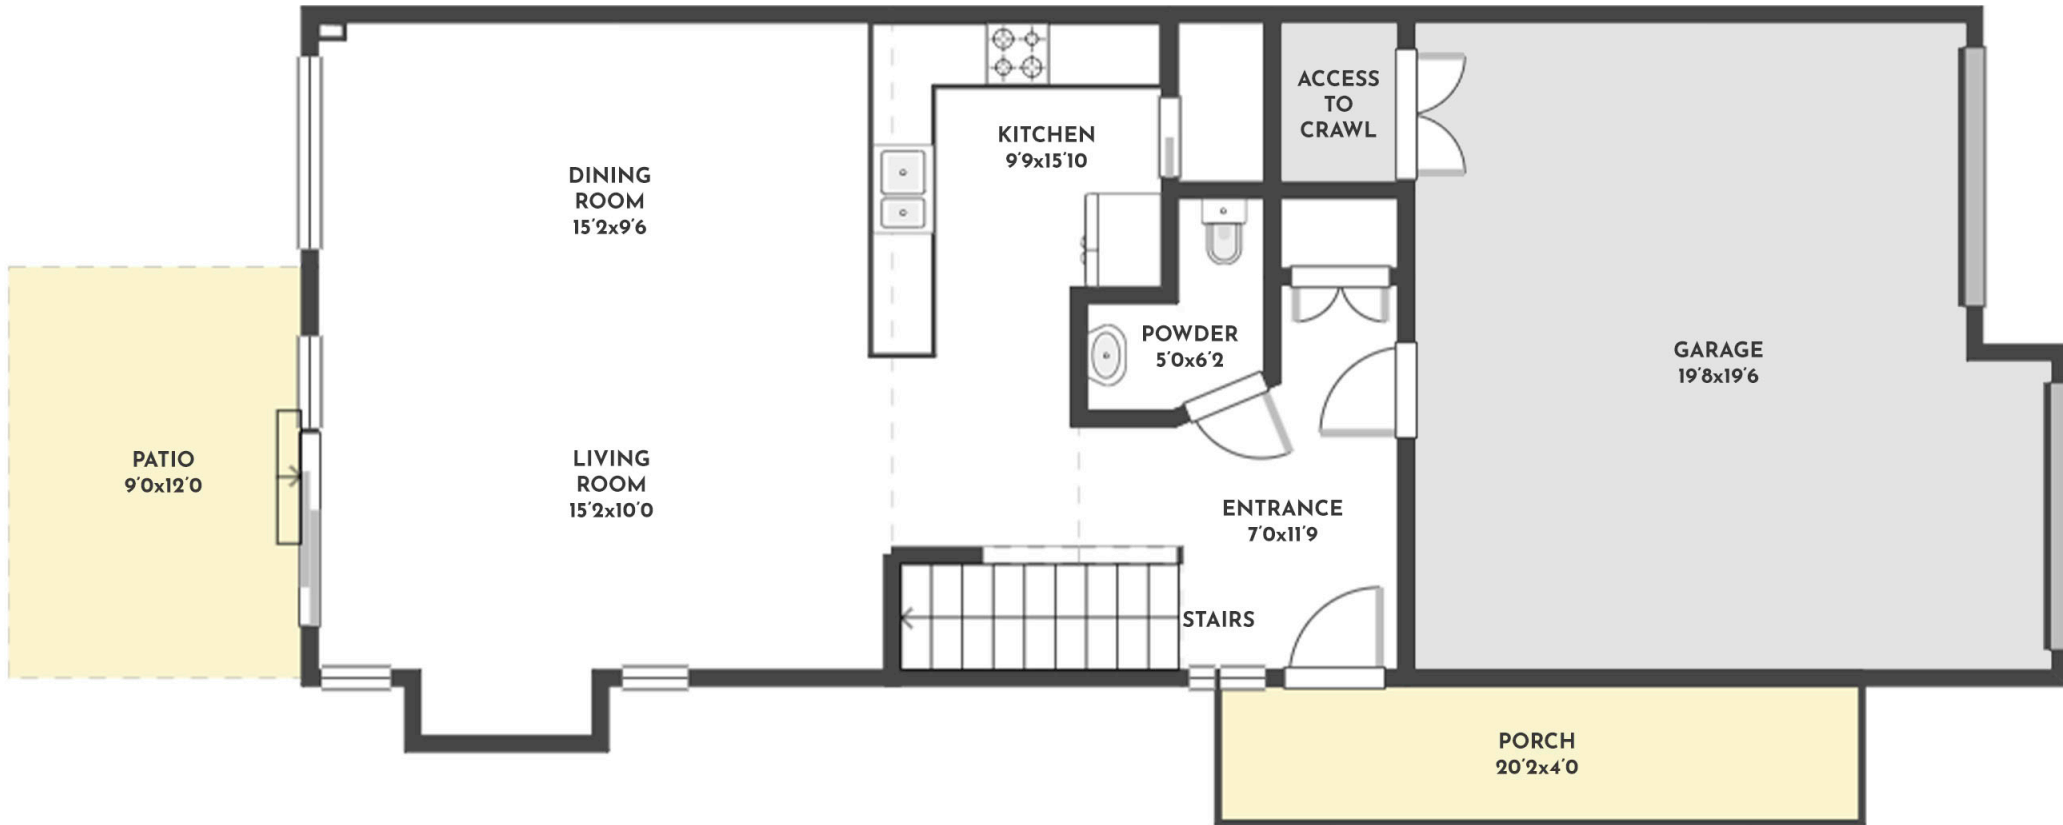

3 BED | 2.5 BATH | 1600 SQ.FT  
UPPER FLOOR 930 SQ.FT

## 61-600 BOYNTON PLACE

Stone Sisters | [www.StoneSisters.com](http://www.StoneSisters.com) | (250) 862-7675

Tan & grey regions are excluded from the total floor area. All room dimensions and floor areas must be considered approximate and are subject to independent verification. Dimensions are taken from interior laser measurements.

3 BED | 2.5 BATH | 1600 SQ.FT  
LOWER FLOOR 670 SQ.FT