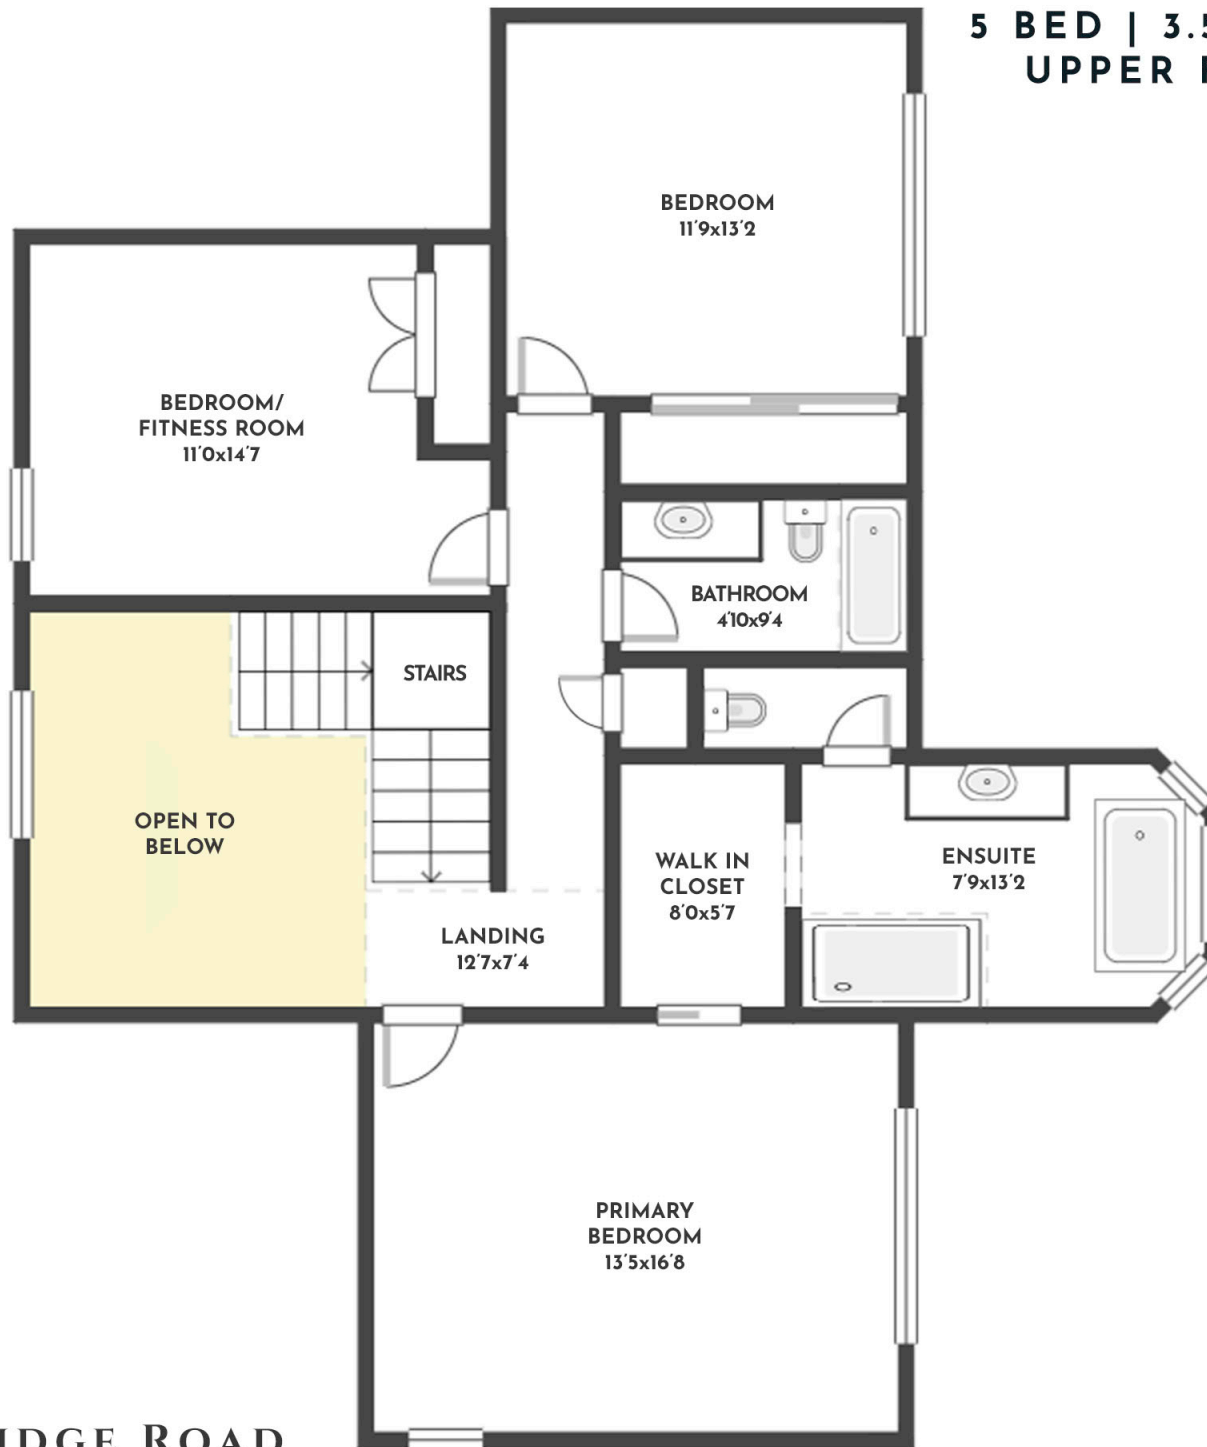

5 BED | 3.5 BATH | 3615 SQ.FT
UPPER FLOOR 907 SQ.FT

4796 REDRIDGE ROAD

Stone Sisters | www.StoneSisters.com | (250) 862-7675

Tan & grey regions are excluded from the total floor area. All room dimensions and floor areas must be considered approximate and are subject to independent verification. Dimensions are taken from interior laser measurements.

5 BED | 3.5 BATH | 3615 SQ.FT
MAIN FLOOR 1408 SQ.FT

4796 REDRIDGE ROAD

Stone Sisters | www.StoneSisters.com | (250) 862-7675

Tan & grey regions are excluded from the total floor area. All room dimensions and floor areas must be considered approximate and are subject to independent verification. Dimensions are taken from interior laser measurements.

5 BED | 3.5 BATH | 3615 SQ.FT
LOWER FLOOR 1300 SQ.FT

4796 REDRIDGE ROAD

Stone Sisters | www.StoneSisters.com | (250) 862-7675

Tan & grey regions are excluded from the total floor area. All room dimensions and floor areas must be considered approximate and are subject to independent verification. Dimensions are taken from interior laser measurements.