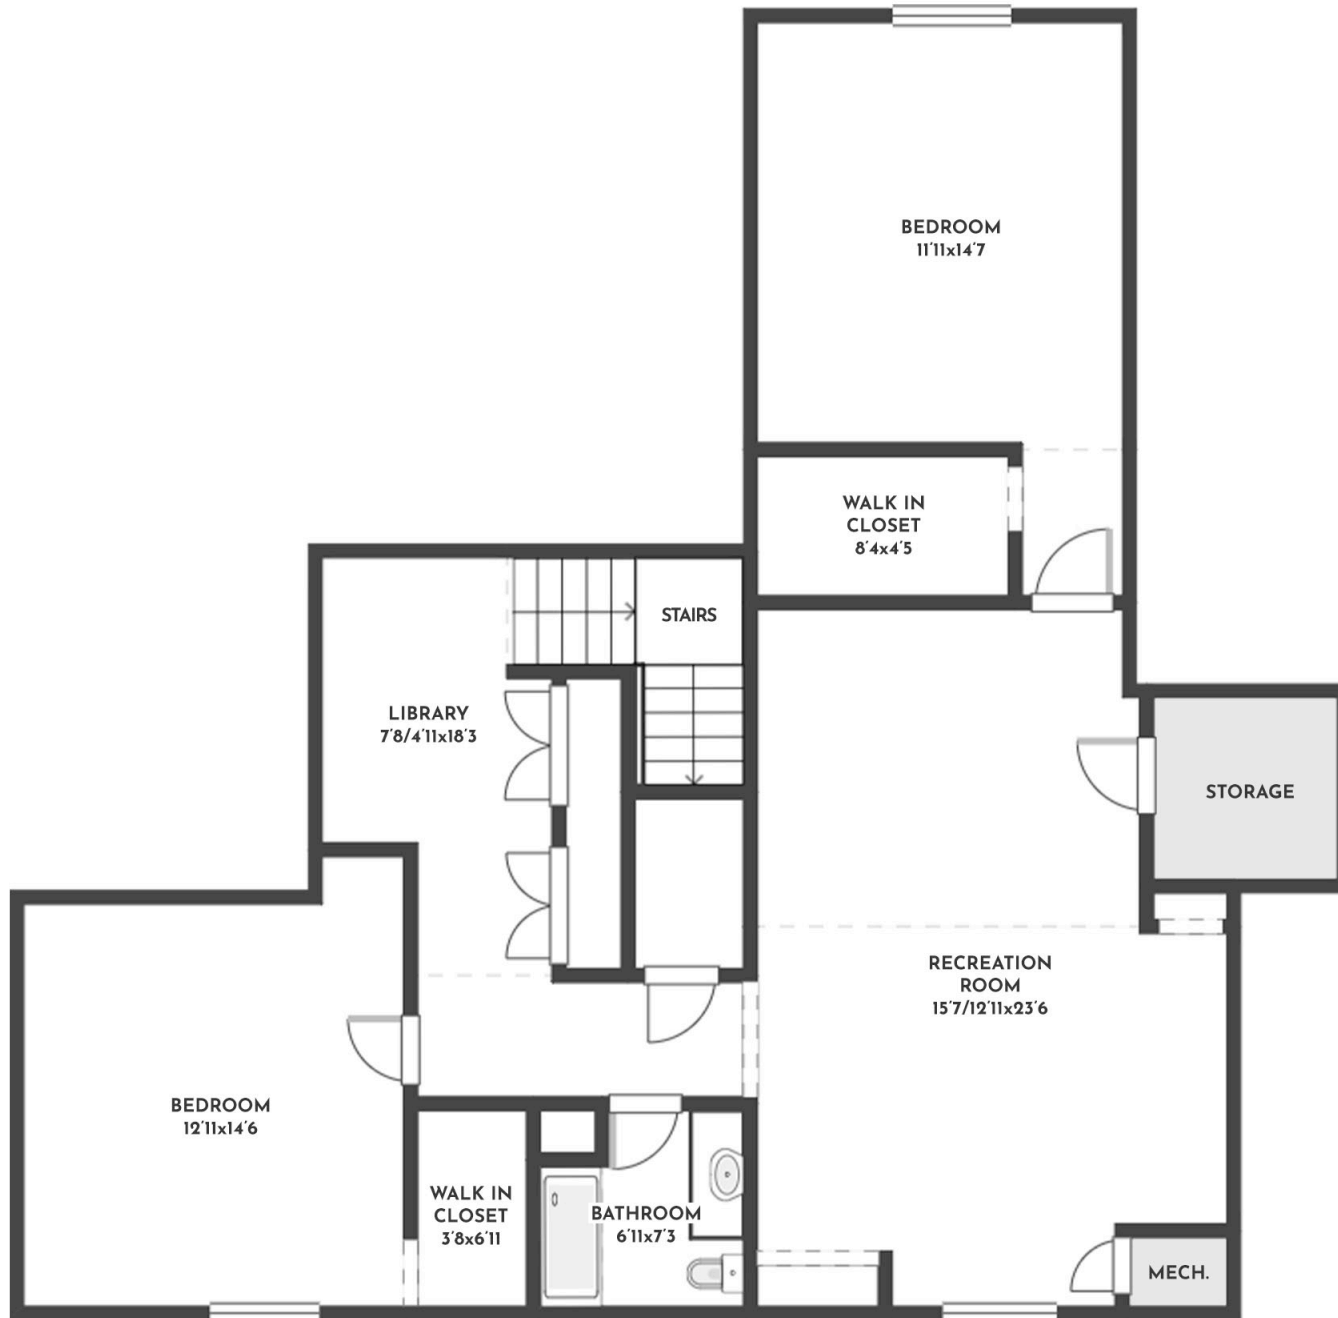

5 BED | 3.5 BATH | 3615 SQ.FT
UPPER FLOOR 907 SQ.FT

4796 REDRIDGE ROAD

Stone Sisters | www.StoneSisters.com | (250) 862-7675

Tan & grey regions are excluded from the total floor area. All room dimensions and floor areas must be considered approximate and are subject to independent verification. Dimensions are taken from interior laser measurements.

5 BED | 3.5 BATH | 3615 SQ.FT
MAIN FLOOR 1408 SQ.FT

4796 REDRIDGE ROAD

Stone Sisters | www.StoneSisters.com | (250) 862-7675

Tan & grey regions are excluded from the total floor area. All room dimensions and floor areas must be considered approximate and are subject to independent verification. Dimensions are taken from interior laser measurements.

5 BED | 3.5 BATH | 3615 SQ.FT
LOWER FLOOR 1300 SQ.FT

4796 REDRIDGE ROAD

Stone Sisters | www.StoneSisters.com | (250) 862-7675

Tan & grey regions are excluded from the total floor area. All room dimensions and floor areas must be considered approximate and are subject to independent verification. Dimensions are taken from interior laser measurements.