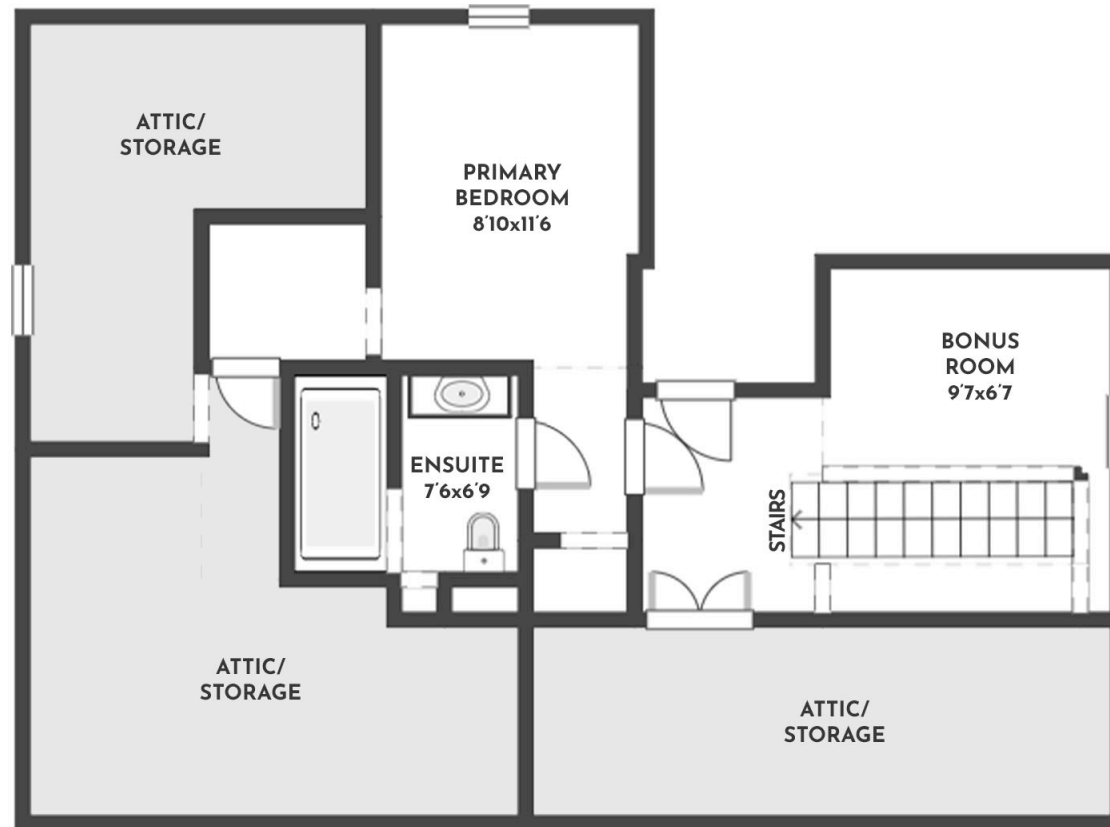

6 BED | 4 BATH | 3896 SQ.FT
UPPER FLOOR 433 SQ.FT

1894 ABBOTT STREET

Stone Sisters | www.StoneSisters.com | (250) 862-7675

Tan & grey regions are excluded from the total floor area. All room dimensions and floor areas must be considered approximate and are subject to independent verification. Dimensions are taken from interior laser measurements.

6 BED | 4 BATH | 3896 SQ.FT
MAIN FLOOR 1316 SQ.FT

1894 ABBOTT STREET

Stone Sisters | www.StoneSisters.com | (250) 862-7675

Tan & grey regions are excluded from the total floor area. All room dimensions and floor areas must be considered approximate and are subject to independent verification. Dimensions are taken from interior laser measurements.