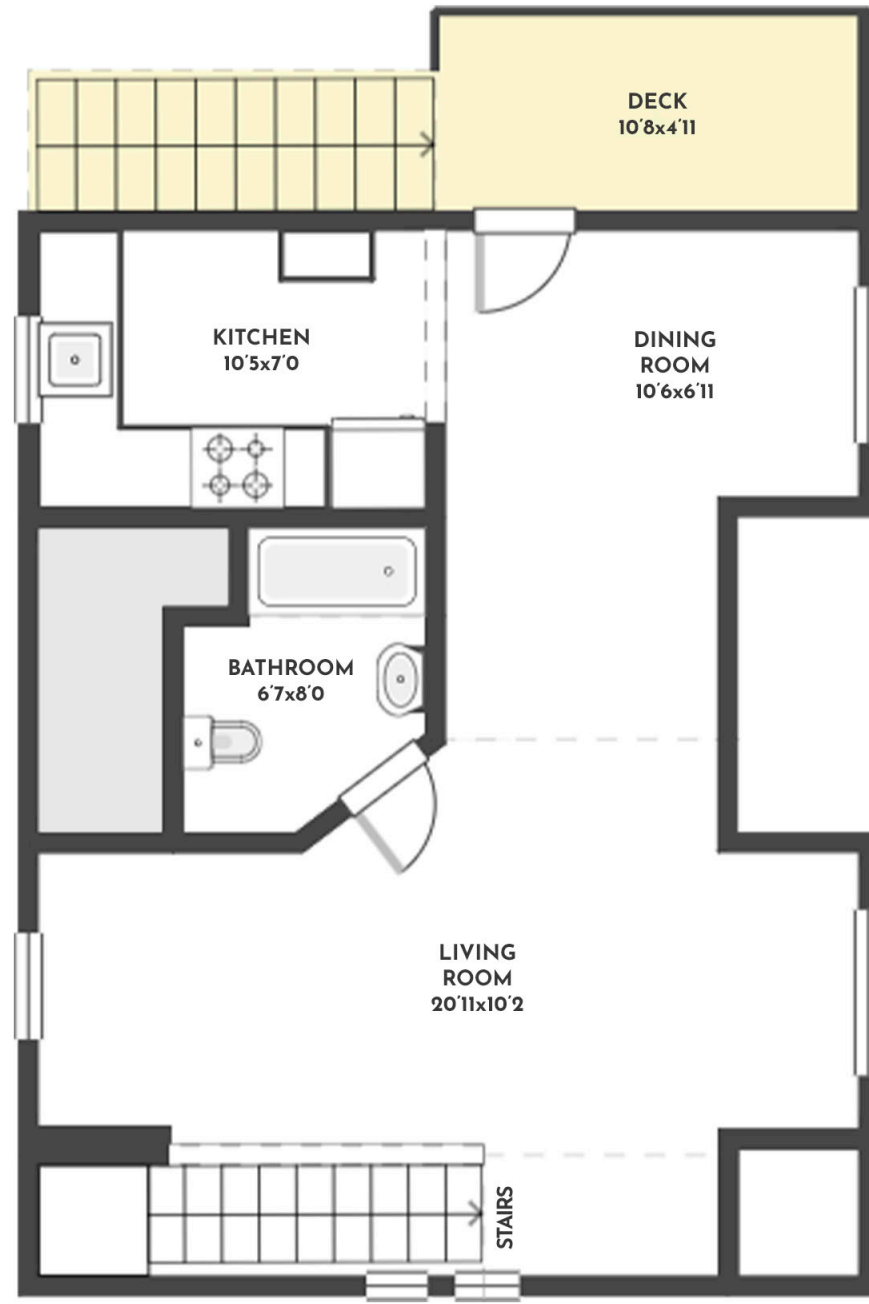

6 BED | 4 BATH | 3896 SQ.FT
MAIN FLOOR 1316 SQ.FT

1894 ABBOTT STREET

Stone Sisters | www.StoneSisters.com | (250) 862-7675

Tan & grey regions are excluded from the total floor area. All room dimensions and floor areas must be considered approximate and are subject to independent verification. Dimensions are taken from interior laser measurements.

6 BED | 4 BATH | 3896 SQ.FT
LOWER FLOOR 1036 SQ.FT

1894 ABBOTT STREET

Stone Sisters | www.StoneSisters.com | (250) 862-7675

Tan & grey regions are excluded from the total floor area. All room dimensions and floor areas must be considered approximate and are subject to independent verification. Dimensions are taken from interior laser measurements.

6 BED | 4 BATH | 3896 SQ.FT
CARRIAGE UPPER FLOOR 522 SQ.FT

1894 ABBOTT STREET

Stone Sisters | www.StoneSisters.com | (250) 862-7675

Tan & grey regions are excluded from the total floor area. All room dimensions and floor areas must be considered approximate and are subject to independent verification. Dimensions are taken from interior laser measurements.