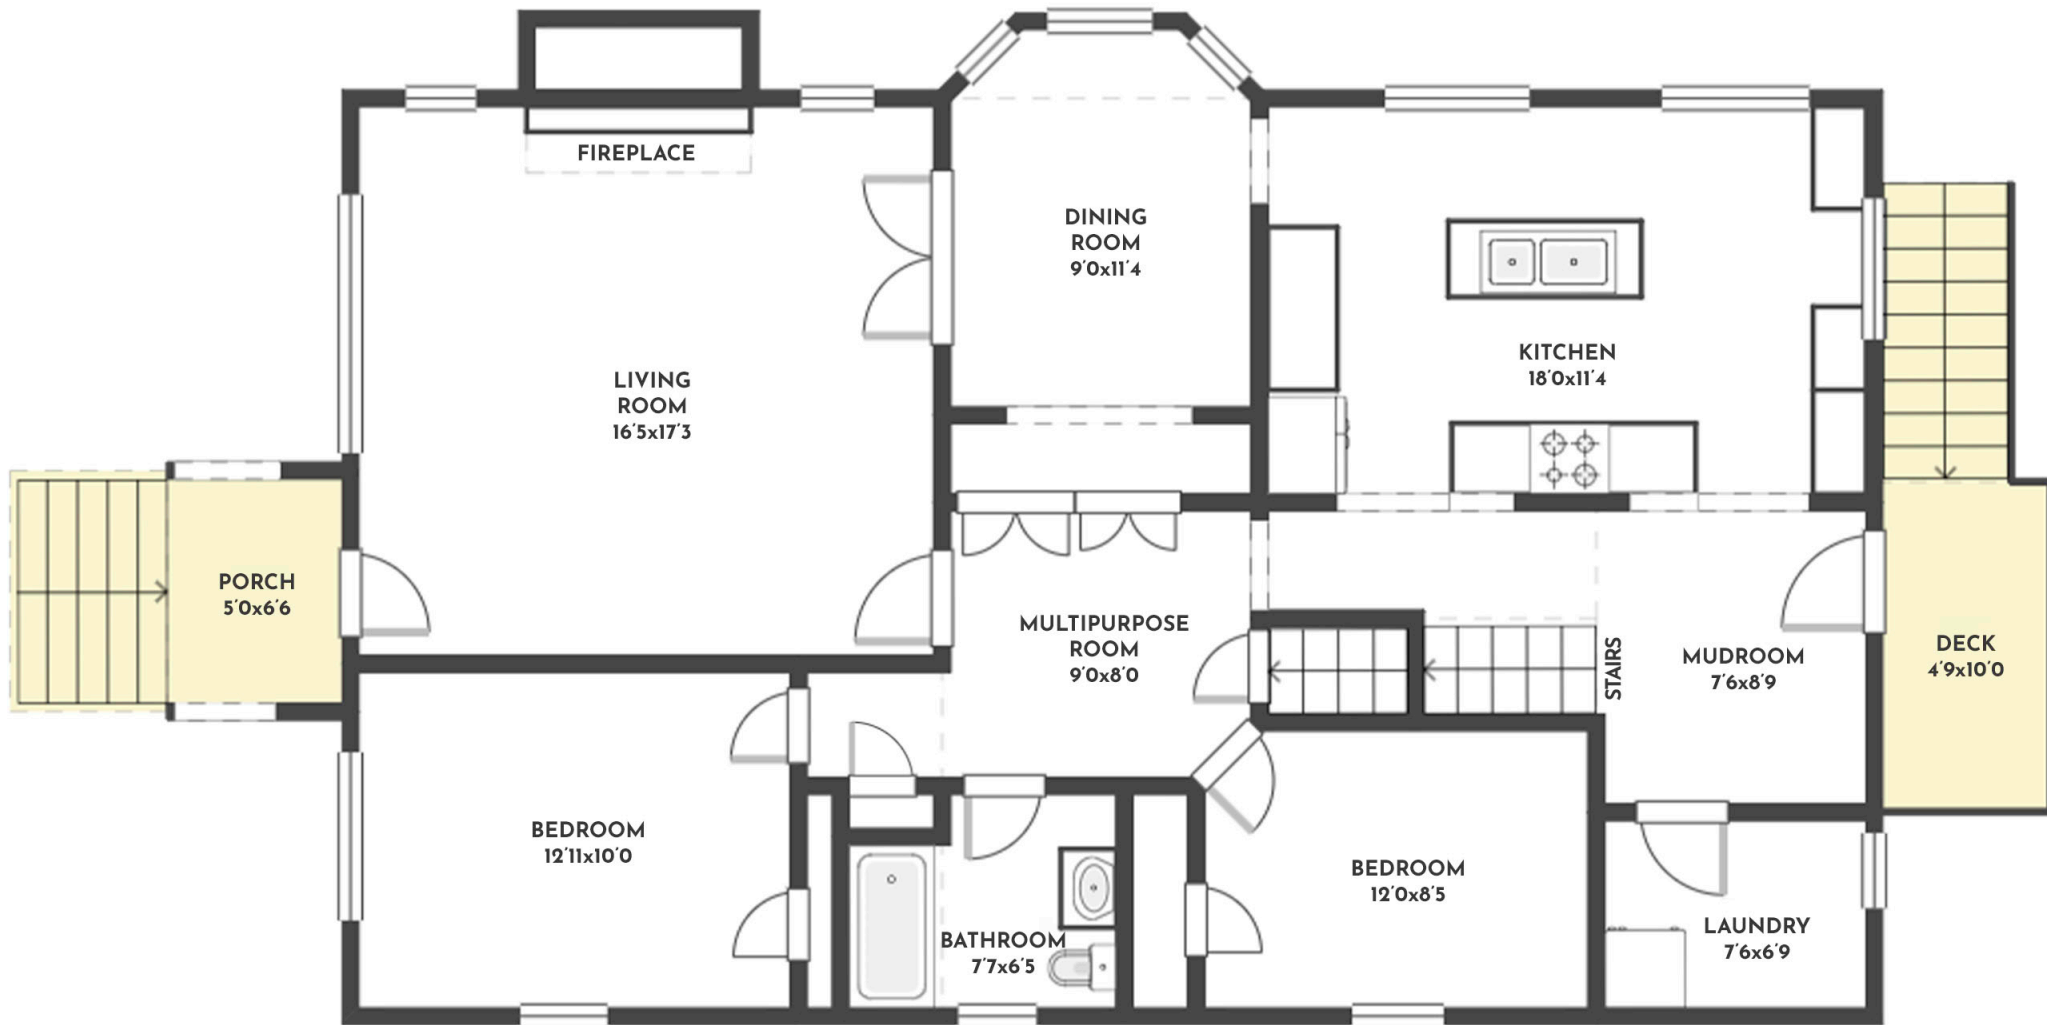

6 BED | 4 BATH | 3896 SQ.FT
UPPER FLOOR 433 SQ.FT

1894 ABBOTT STREET

Stone Sisters | www.StoneSisters.com | (250) 862-7675

Tan & grey regions are excluded from the total floor area. All room dimensions and floor areas must be considered approximate and are subject to independent verification. Dimensions are taken from interior laser measurements.

6 BED | 4 BATH | 3896 SQ.FT
MAIN FLOOR 1316 SQ.FT

1894 ABBOTT STREET

Stone Sisters | www.StoneSisters.com | (250) 862-7675

Tan & grey regions are excluded from the total floor area. All room dimensions and floor areas must be considered approximate and are subject to independent verification. Dimensions are taken from interior laser measurements.

6 BED | 4 BATH | 3896 SQ.FT
LOWER FLOOR 1036 SQ.FT

1894 ABBOTT STREET

Stone Sisters | www.StoneSisters.com | (250) 862-7675

Tan & grey regions are excluded from the total floor area. All room dimensions and floor areas must be considered approximate and are subject to independent verification. Dimensions are taken from interior laser measurements.