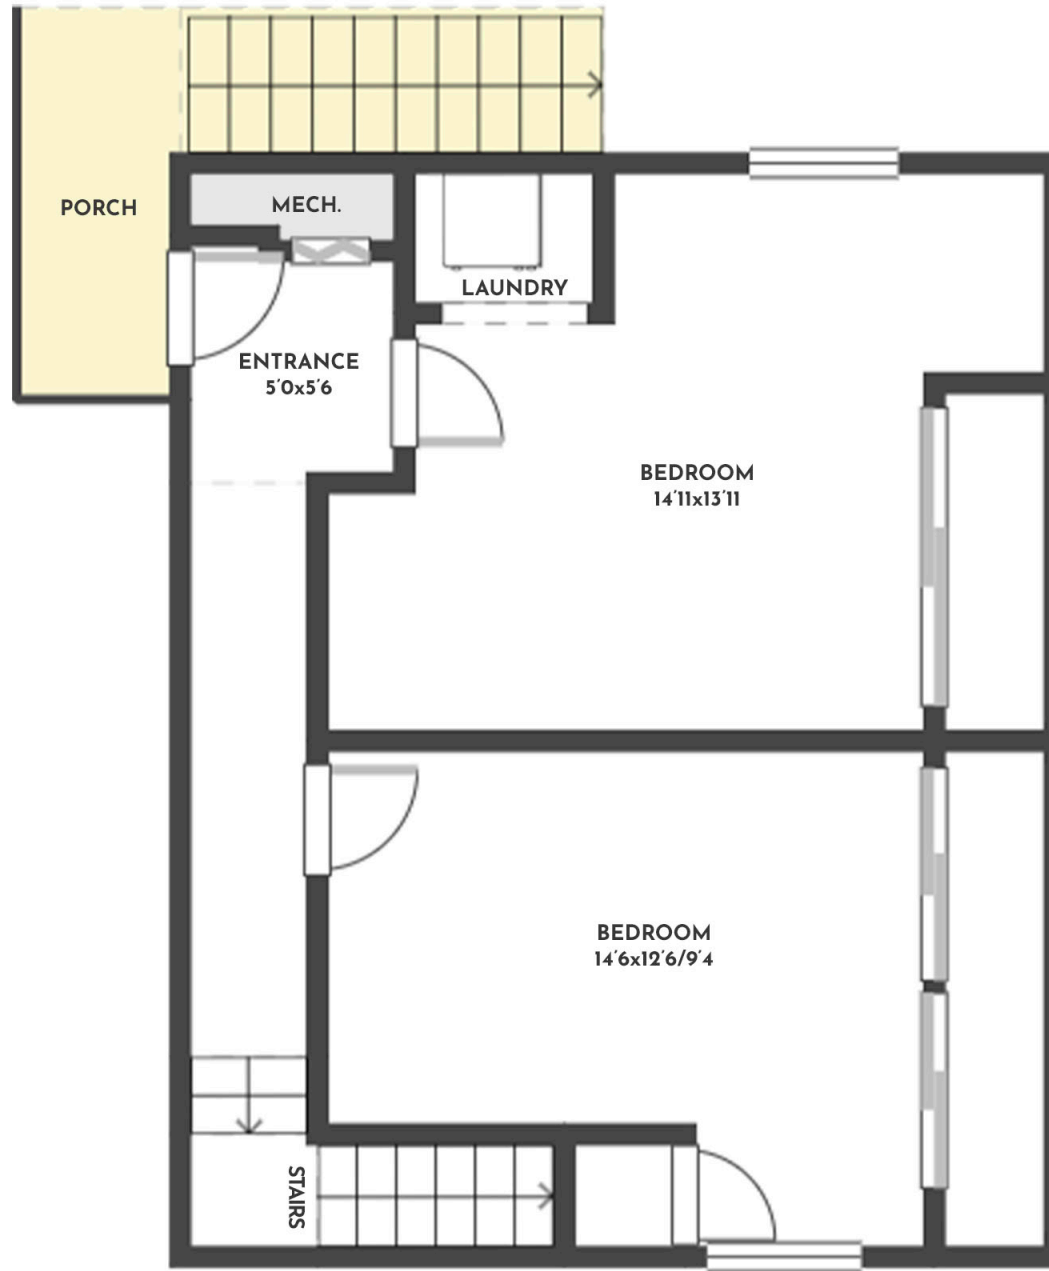

6 BED | 4 BATH | 3896 SQ.FT
CARRIAGE LOWER FLOOR 589 SQ.FT

1894 ABBOTT STREET

Stone Sisters | www.StoneSisters.com | (250) 862-7675