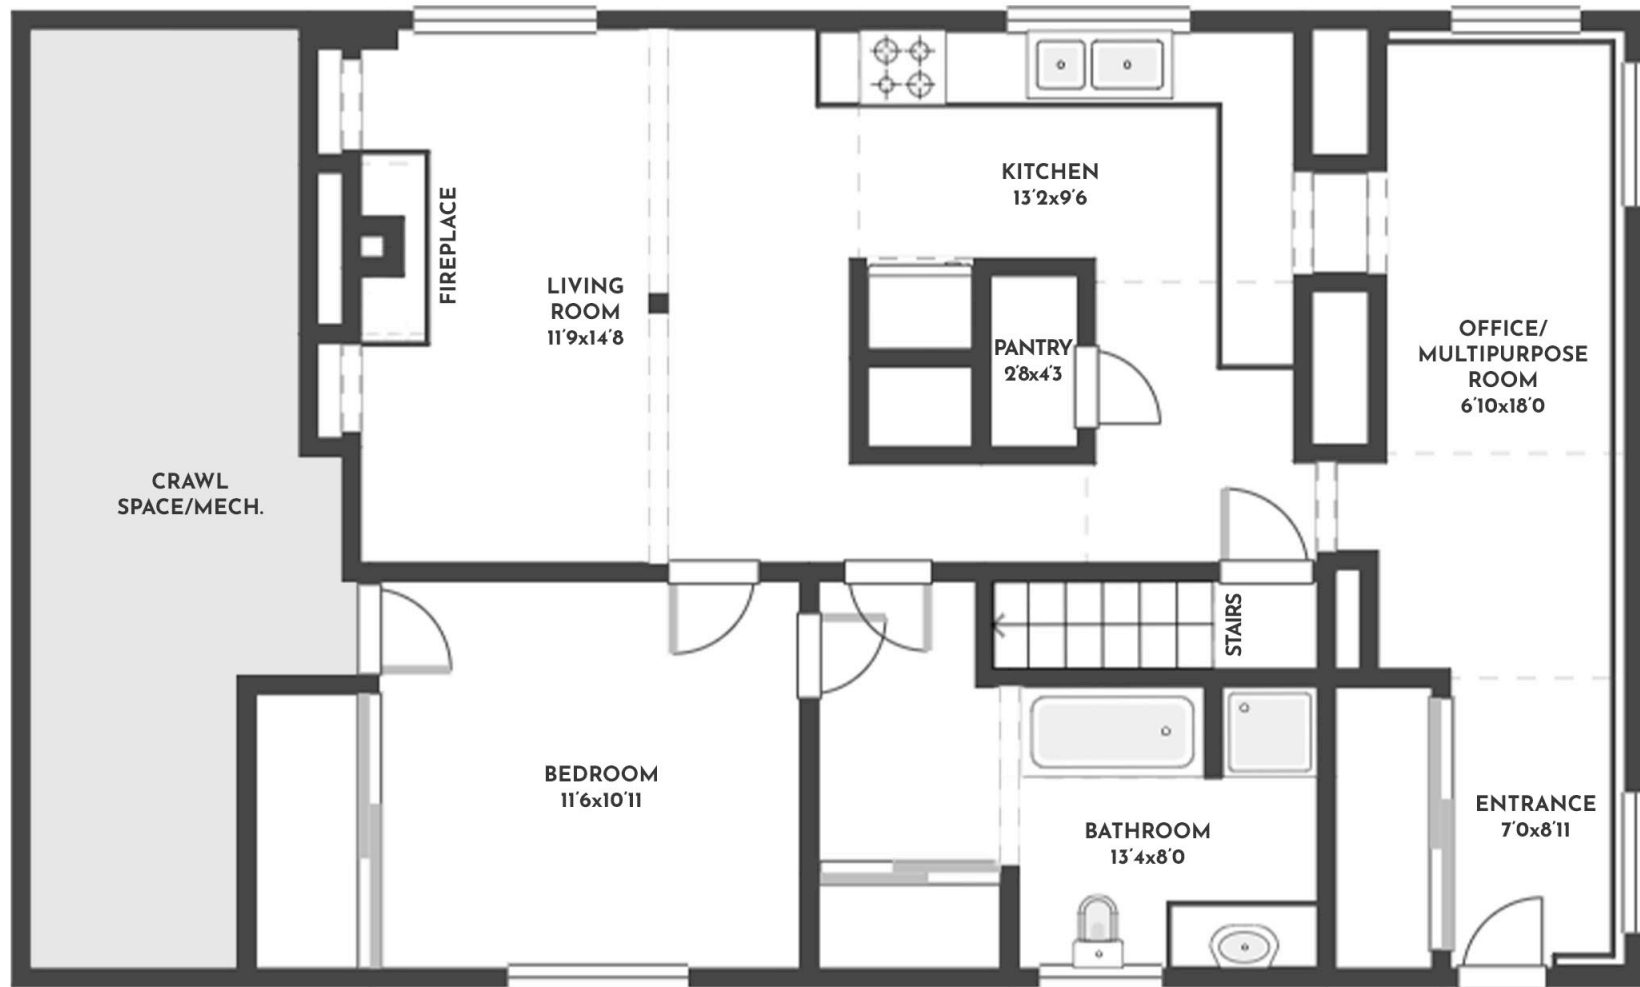

6 BED | 4 BATH | 3896 SQ.FT
LOWER FLOOR 1036 SQ.FT

1894 ABBOTT STREET

Stone Sisters | www.StoneSisters.com | (250) 862-7675