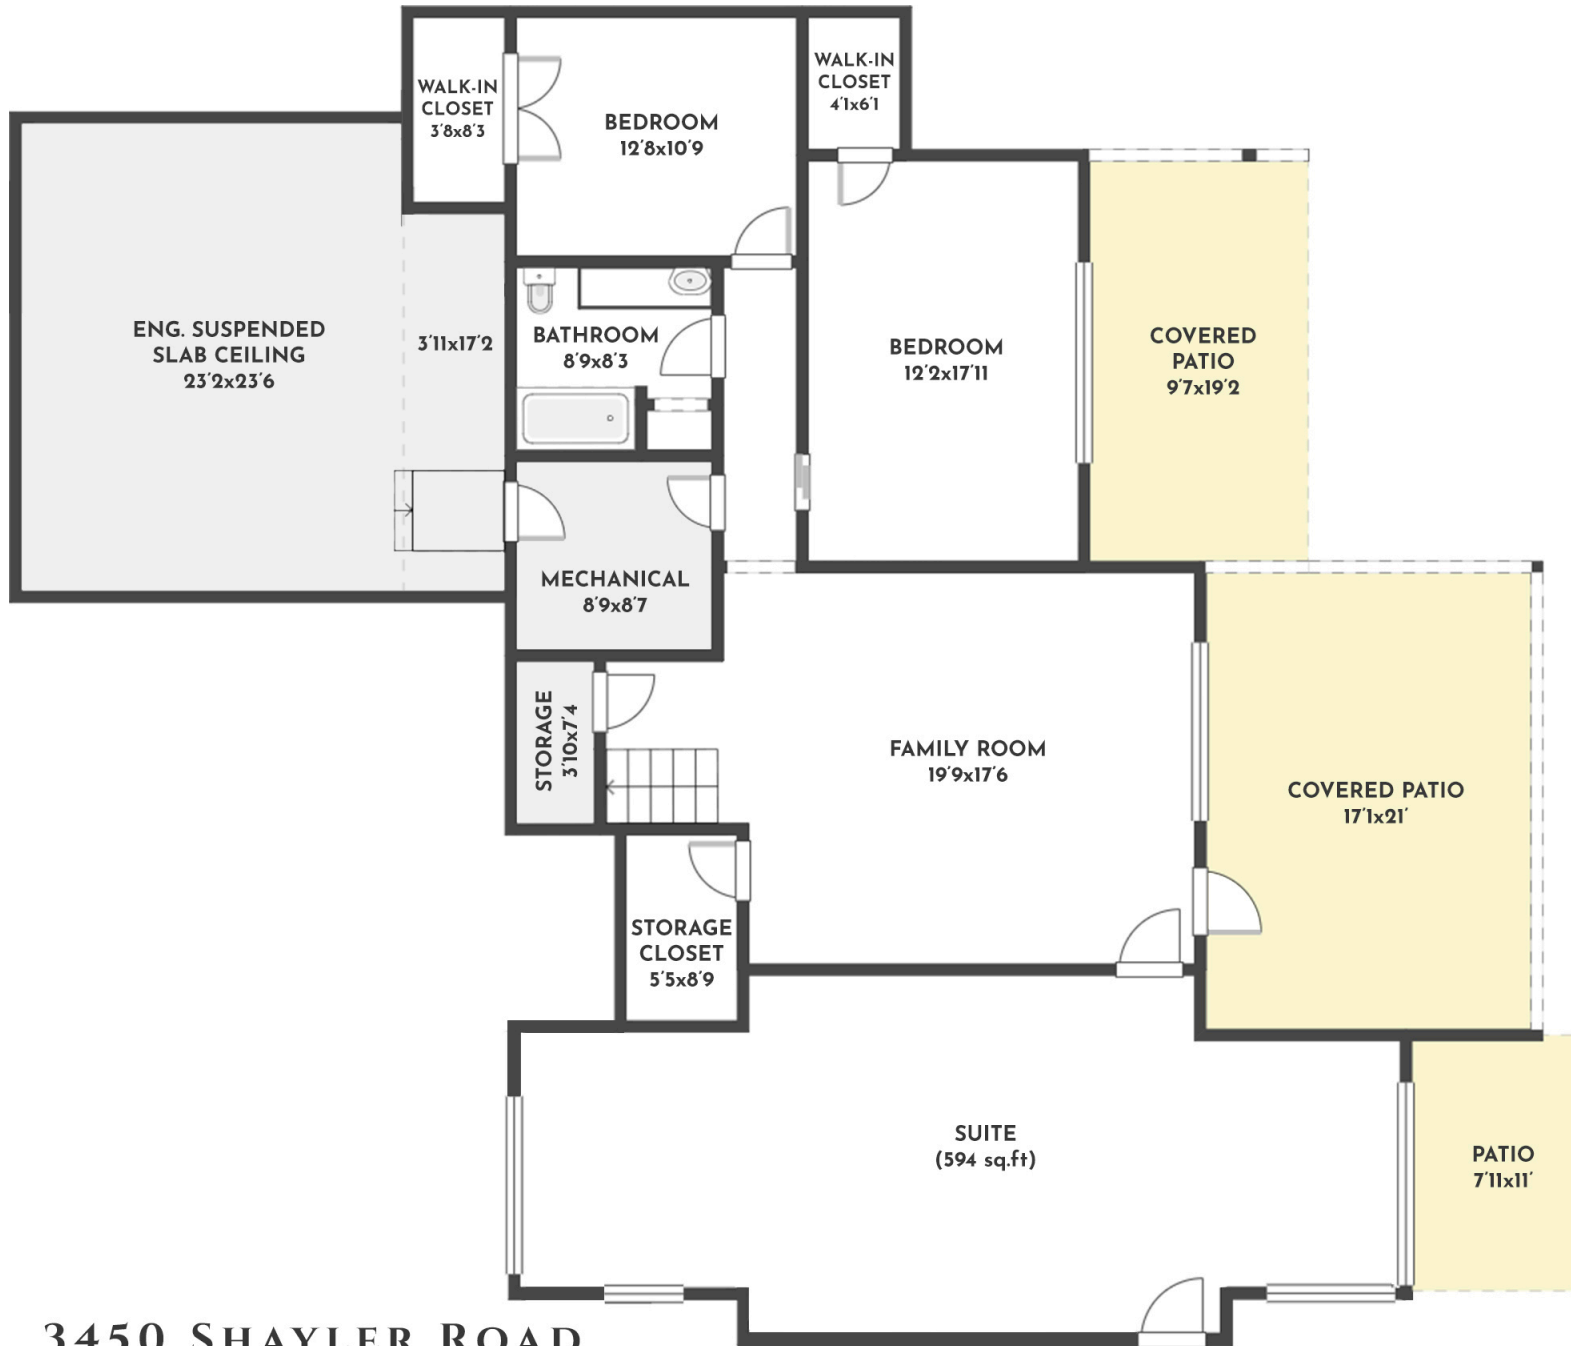

4 BED | 3.5 BATH | 3627 SQ.FT
MAIN FLOOR | 1881 SQ.FT

3450 SHAYLER ROAD

Stone Sisters | www.StoneSisters.com | (250) 862-7675

Tan & grey regions are excluded from the total floor area. All room dimensions and floor areas must be considered approximate and are subject to independent verification. Dimensions are taken from interior laser measurements.

**4 BED | 3.5 BATH | 3627 SQ.FT
LOWER FLOOR | 1746 SQ.FT**

3450 SHAYLER ROAD

Stone Sisters | www.StoneSisters.com | (250) 862-7675

Tan & grey regions are excluded from the total floor area. All room dimensions and floor areas must be considered approximate and are subject to independent verification. Dimensions are taken from interior laser measurements.