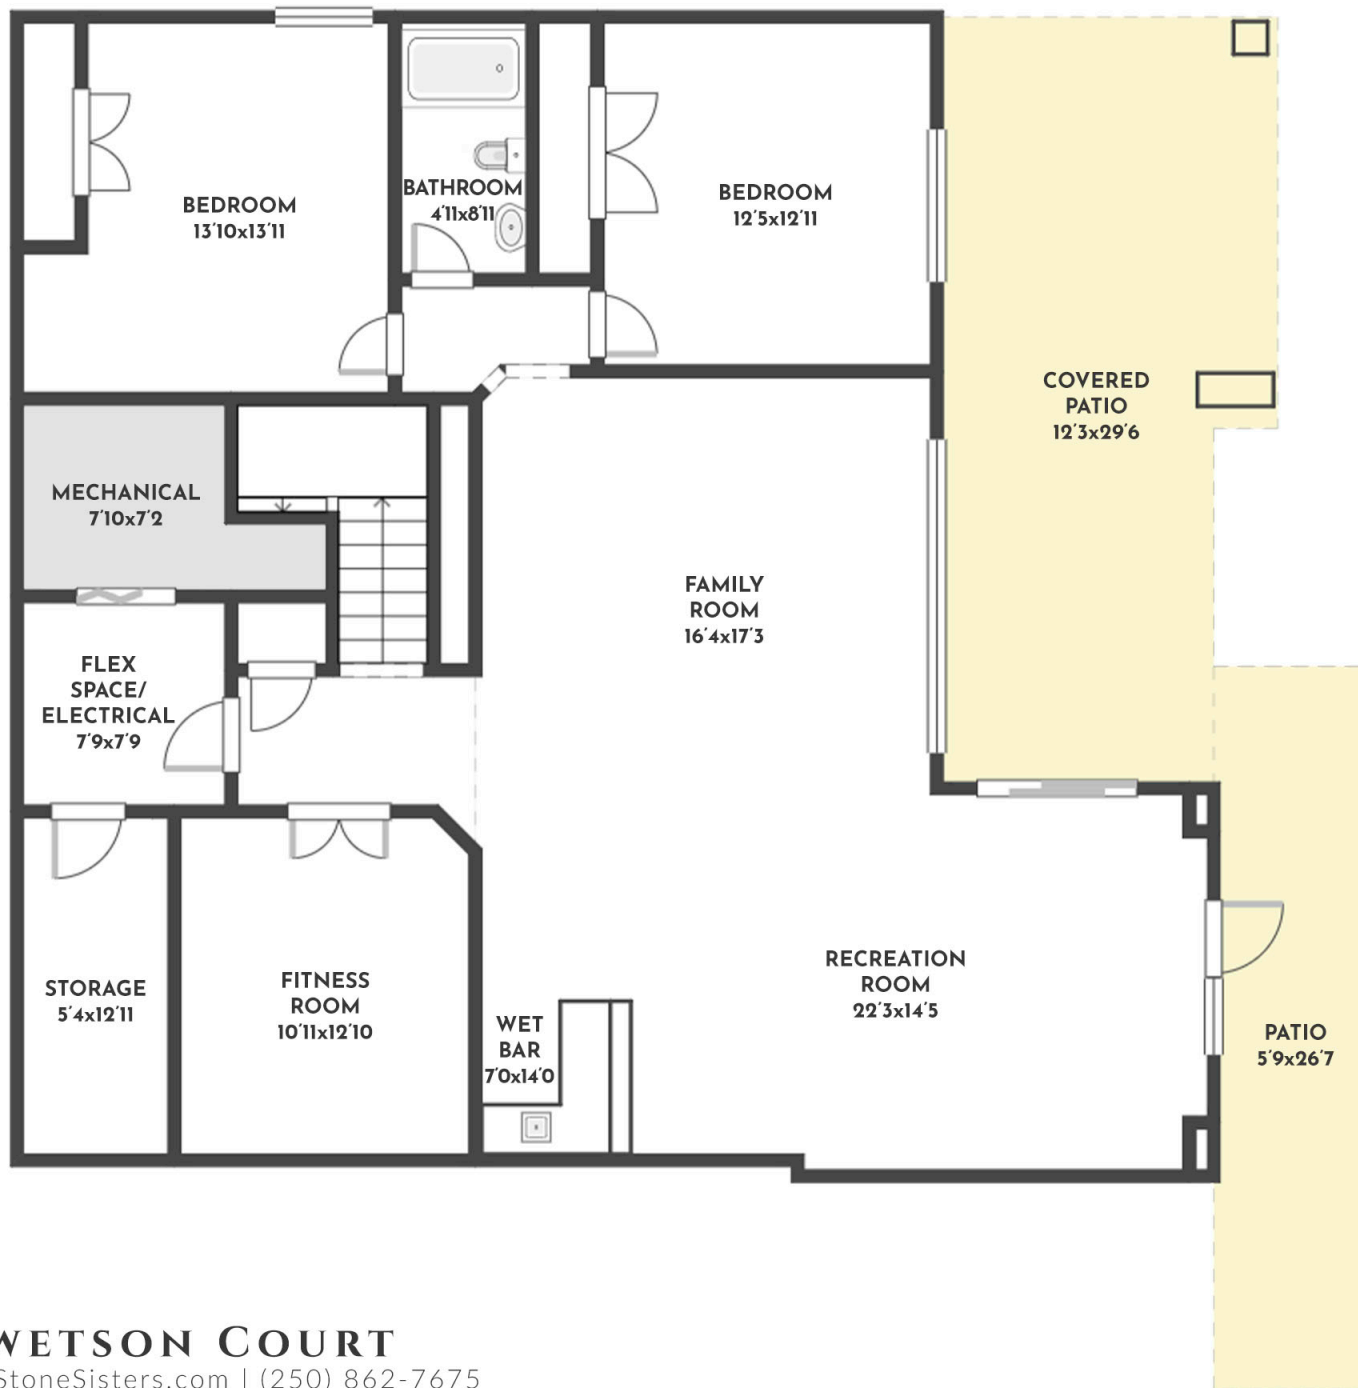

3 BED | 2.5 BATH | 3506 SQ.FT
UPPER FLOOR 1786 SQ.FT

980 HEWETSON COURT

Stone Sisters | www.StoneSisters.com | (250) 862-7675

Tan & grey regions are excluded from the total floor area. All room dimensions and floor areas must be considered approximate and are subject to independent verification. Dimensions are taken from interior laser measurements.

3 BED | 2.5 BATH | 3506 SQ.FT
LOWER FLOOR 1720 SQ.FT

980 HEWETSON COURT

Stone Sisters | www.StoneSisters.com | (250) 862-7675

Tan & grey regions are excluded from the total floor area. All room dimensions and floor areas must be considered approximate and are subject to independent verification. Dimensions are taken from interior laser measurements.