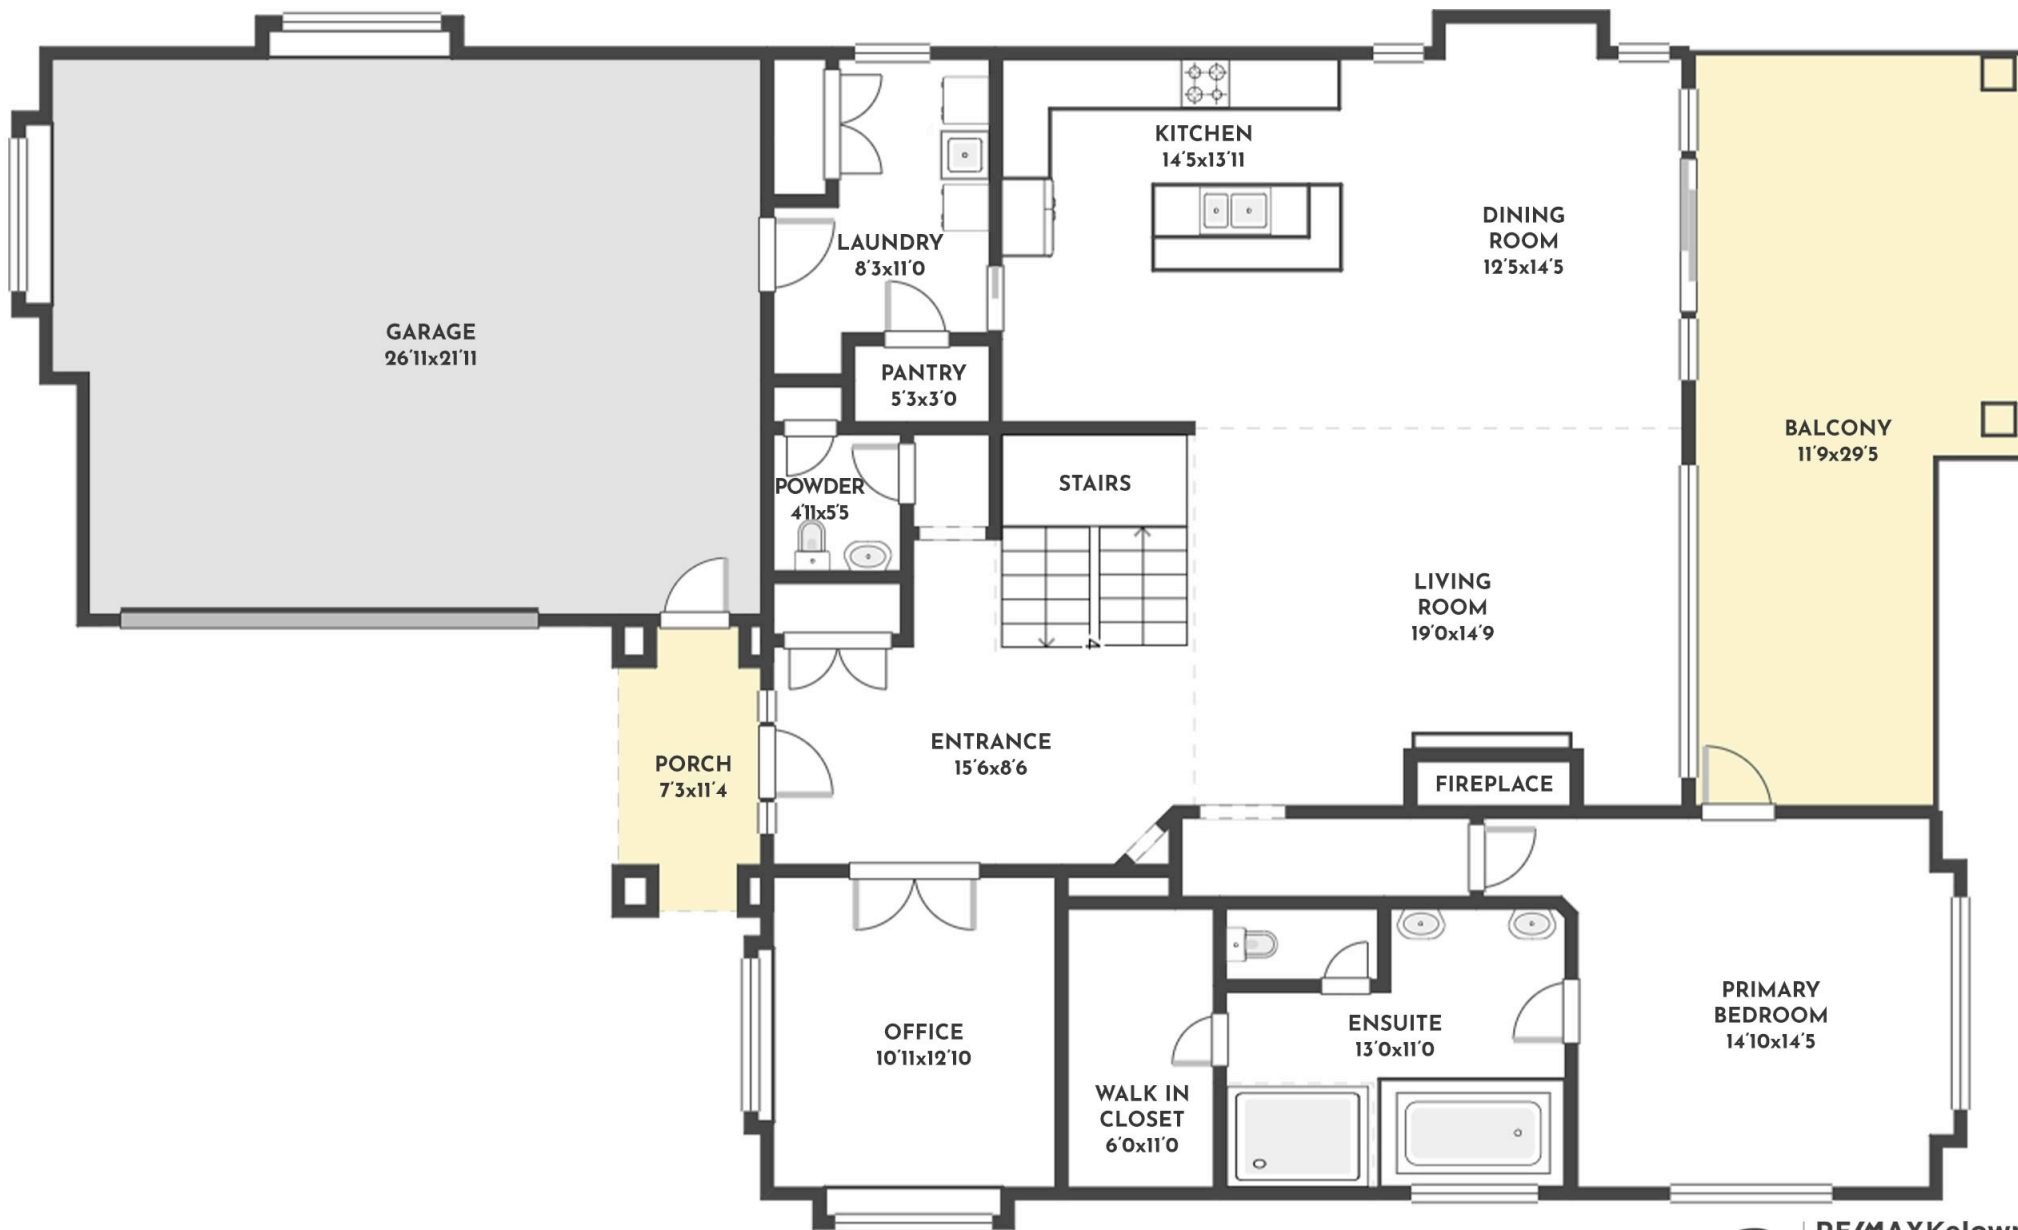

3 BED | 2.5 BATH | 3506 SQ.FT
UPPER FLOOR 1786 SQ.FT

980 HEWETSON COURT

Stone Sisters | www.StoneSisters.com | (250) 862-7675

Tan & grey regions are excluded from the total floor area. All room dimensions and floor areas must be considered approximate and are subject to independent verification. Dimensions are taken from interior laser measurements.

3 BED | 2.5 BATH | 3506 SQ.FT
LOWER FLOOR 1720 SQ.FT

980 HEWETSON COURT

Stone Sisters | www.StoneSisters.com | (250) 862-7675

Tan & grey regions are excluded from the total floor area. All room dimensions and floor areas must be considered approximate and are subject to independent verification. Dimensions are taken from interior laser measurements.