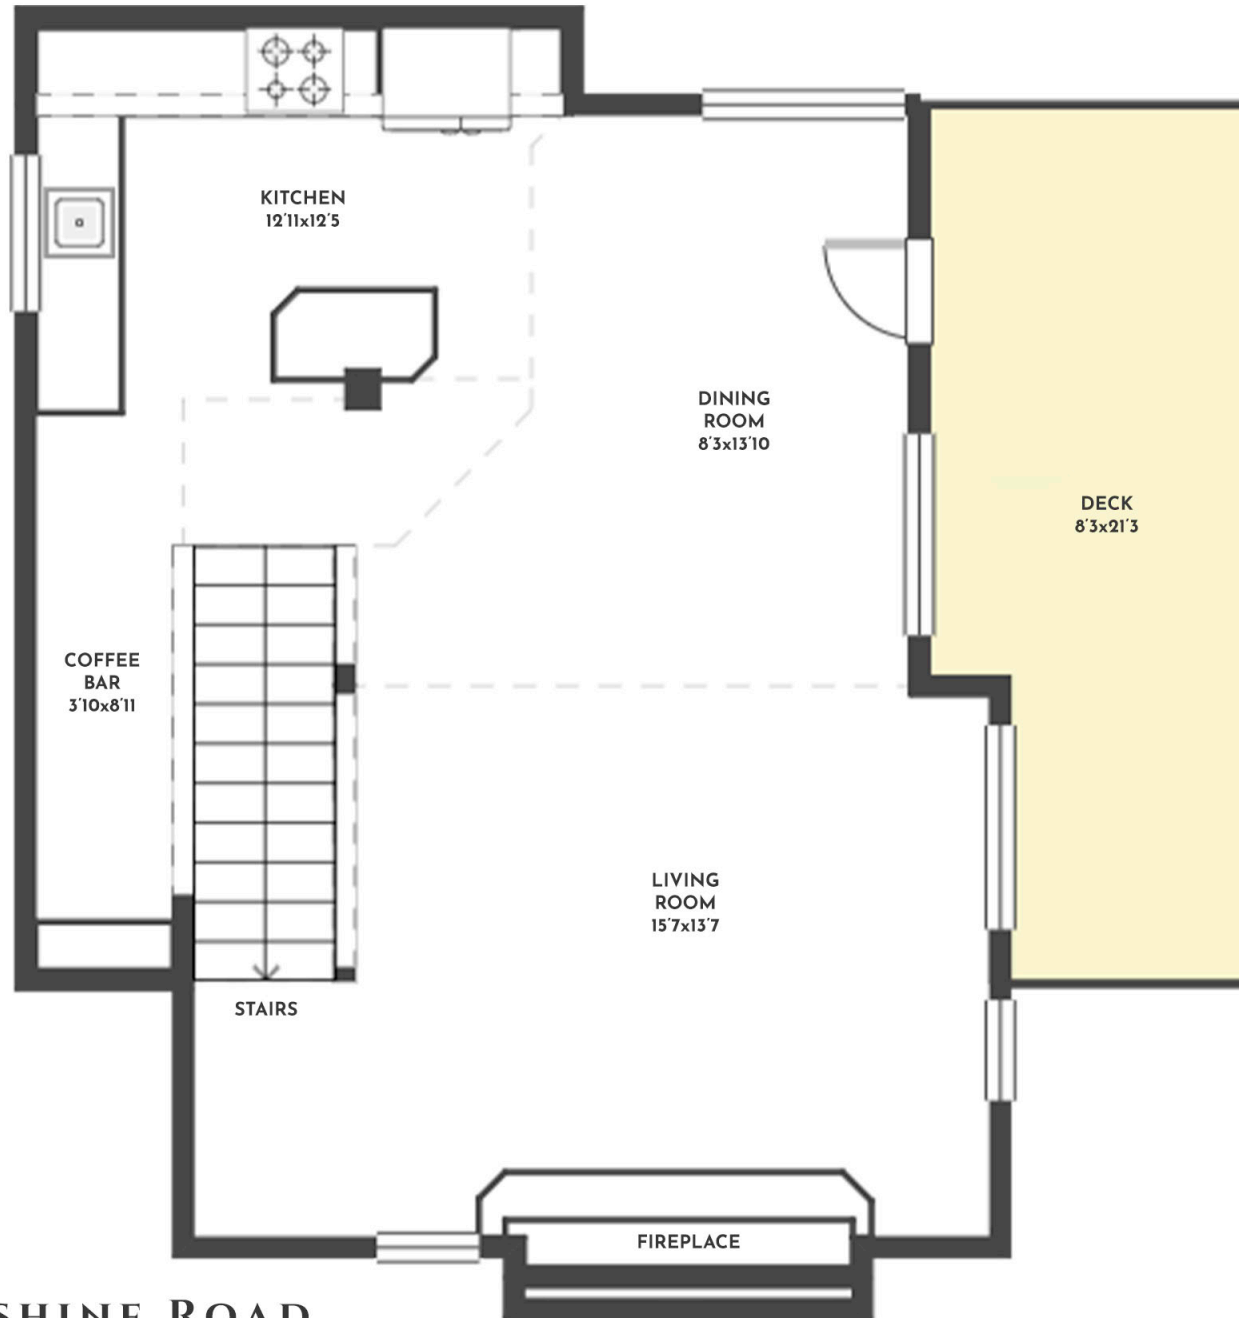

4 BED | 3 BATH | 2819 SQ.FT  
FIRST FLOOR 1098 SQ.FT

## 270 MOONSHINE ROAD

Stone Sisters | [www.StoneSisters.com](http://www.StoneSisters.com) | (250) 862-7675

Tan & grey regions are excluded from the total floor area. All room dimensions and floor areas must be considered approximate and are subject to independent verification. Dimensions are taken from interior laser measurements.

4 BED | 3 BATH | 2819 SQ.FT  
SECOND FLOOR 665 SQ.FT

4 BED | 3 BATH | 2819 SQ.FT  
BASEMENT FLOOR 476 SQ.FT