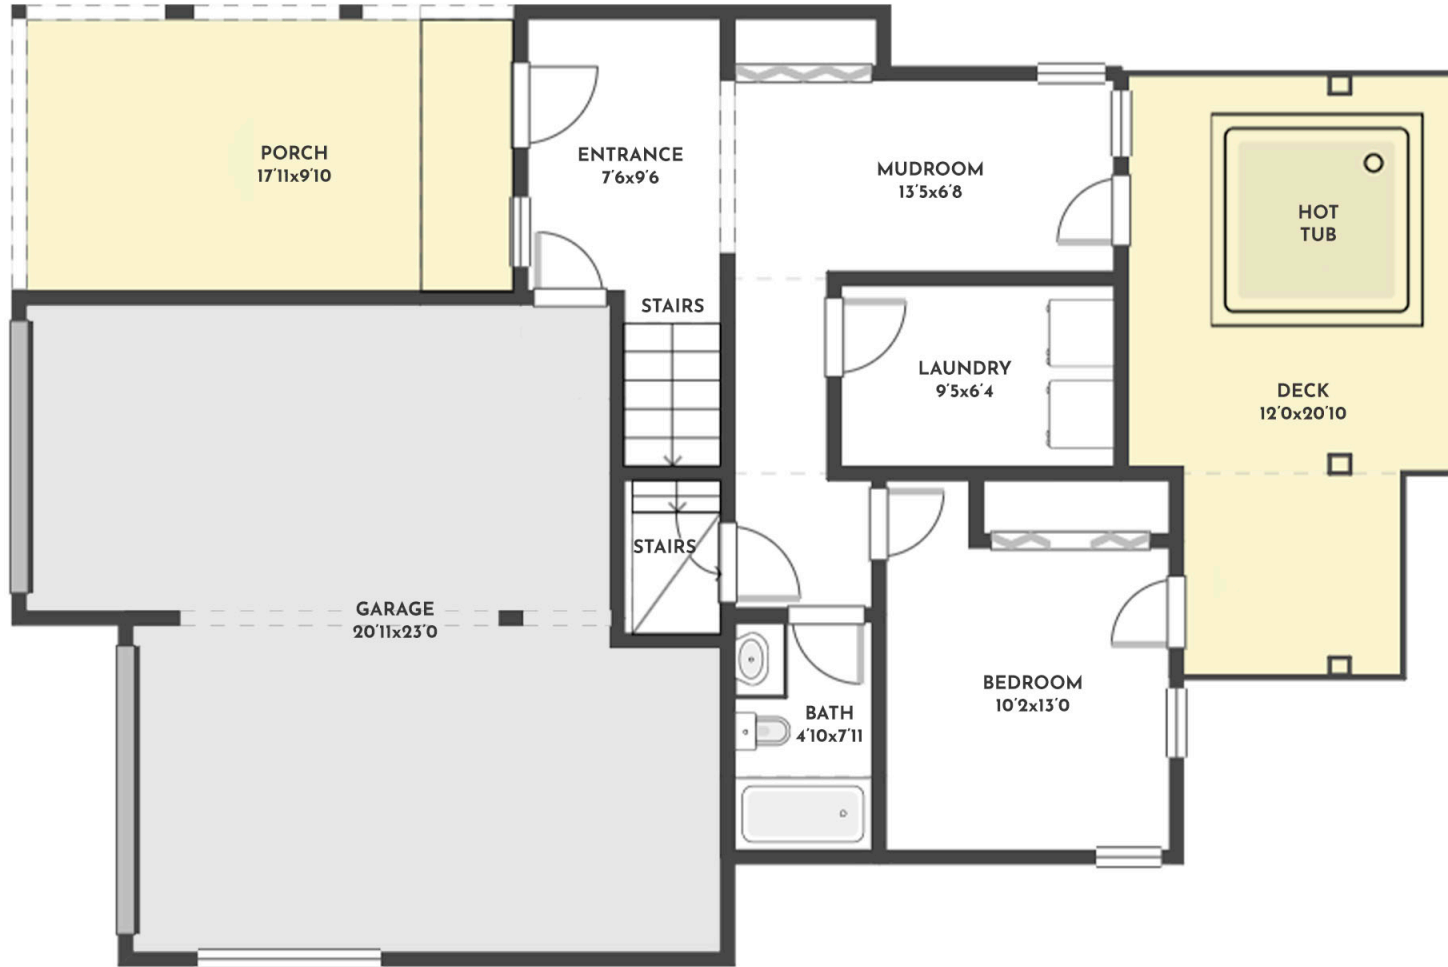

4 BED | 3 BATH | 2819 SQ.FT  
SECOND FLOOR 665 SQ.FT

## 270 MOONSHINE ROAD

Stone Sisters | [www.StoneSisters.com](http://www.StoneSisters.com) | (250) 862-7675

Tan & grey regions are excluded from the total floor area. All room dimensions and floor areas must be considered approximate and are subject to independent verification. Dimensions are taken from interior laser measurements.

**4 BED | 3 BATH | 2819 SQ.FT**  
**ENTRY LEVEL 580 SQ.FT**

4 BED | 3 BATH | 2819 SQ.FT  
BASEMENT FLOOR 476 SQ.FT