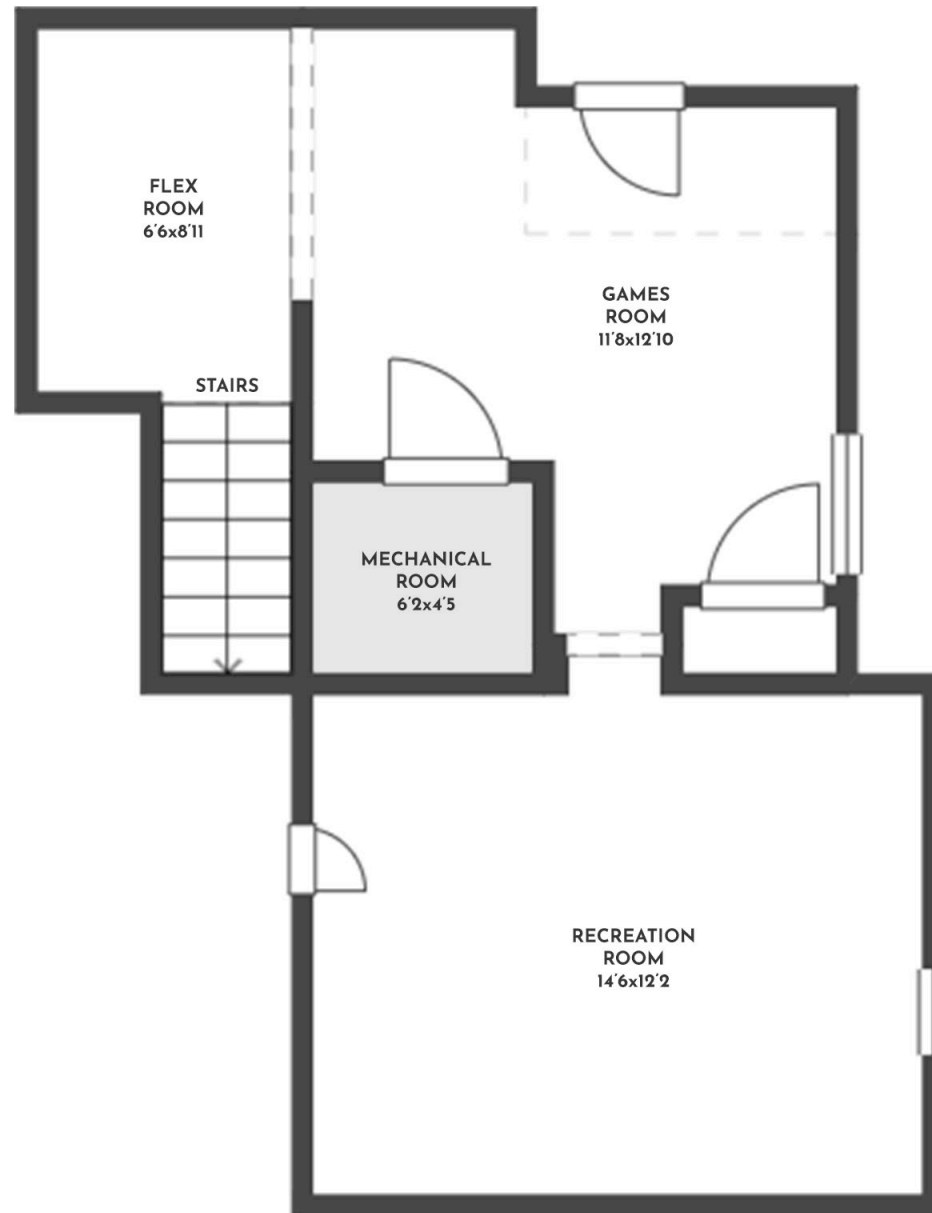

**4 BED | 3 BATH | 2819 SQ.FT**  
**ENTRY LEVEL 580 SQ.FT**

## 270 MOONSHINE ROAD

Stone Sisters | [www.StoneSisters.com](http://www.StoneSisters.com) | (250) 862-7675

Tan & grey regions are excluded from the total floor area. All room dimensions and floor areas must be considered approximate and are subject to independent verification. Dimensions are taken from interior laser measurements.

4 BED | 3 BATH | 2819 SQ.FT  
BASEMENT FLOOR 476 SQ.FT