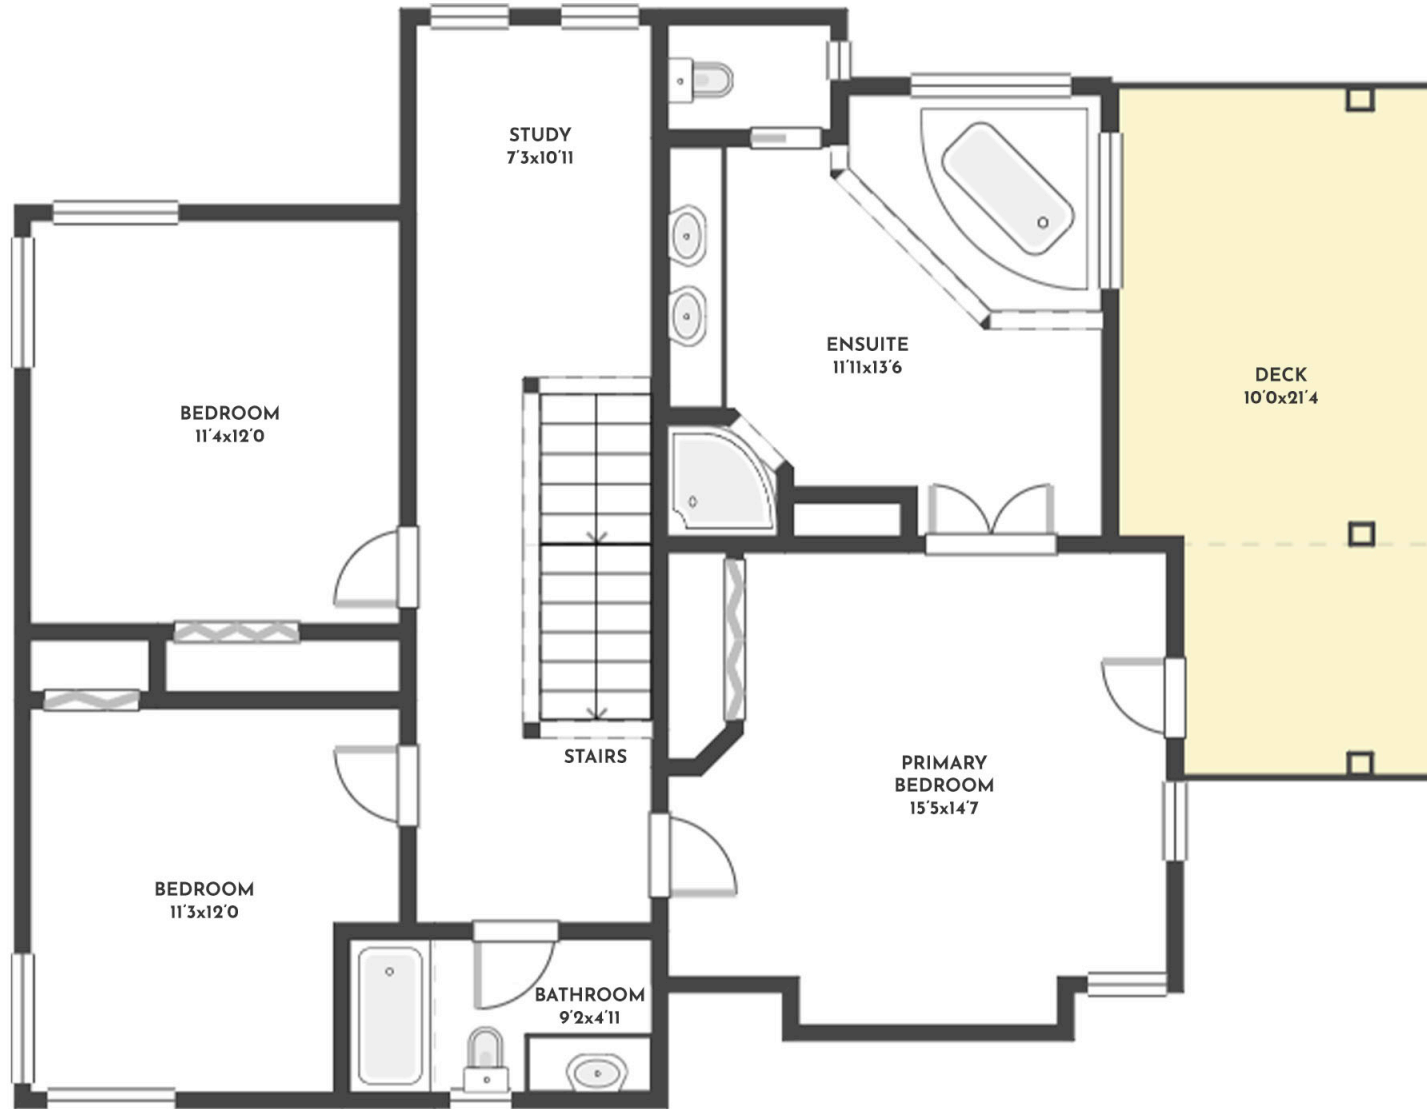

4 BED | 3 BATH | 2819 SQ.FT  
FIRST FLOOR 1098 SQ.FT

## 270 MOONSHINE ROAD

Stone Sisters | [www.StoneSisters.com](http://www.StoneSisters.com) | (250) 862-7675

Tan & grey regions are excluded from the total floor area. All room dimensions and floor areas must be considered approximate and are subject to independent verification. Dimensions are taken from interior laser measurements.

4 BED | 3 BATH | 2819 SQ.FT  
SECOND FLOOR 665 SQ.FT

4 BED | 3 BATH | 2819 SQ.FT  
BASEMENT FLOOR 476 SQ.FT