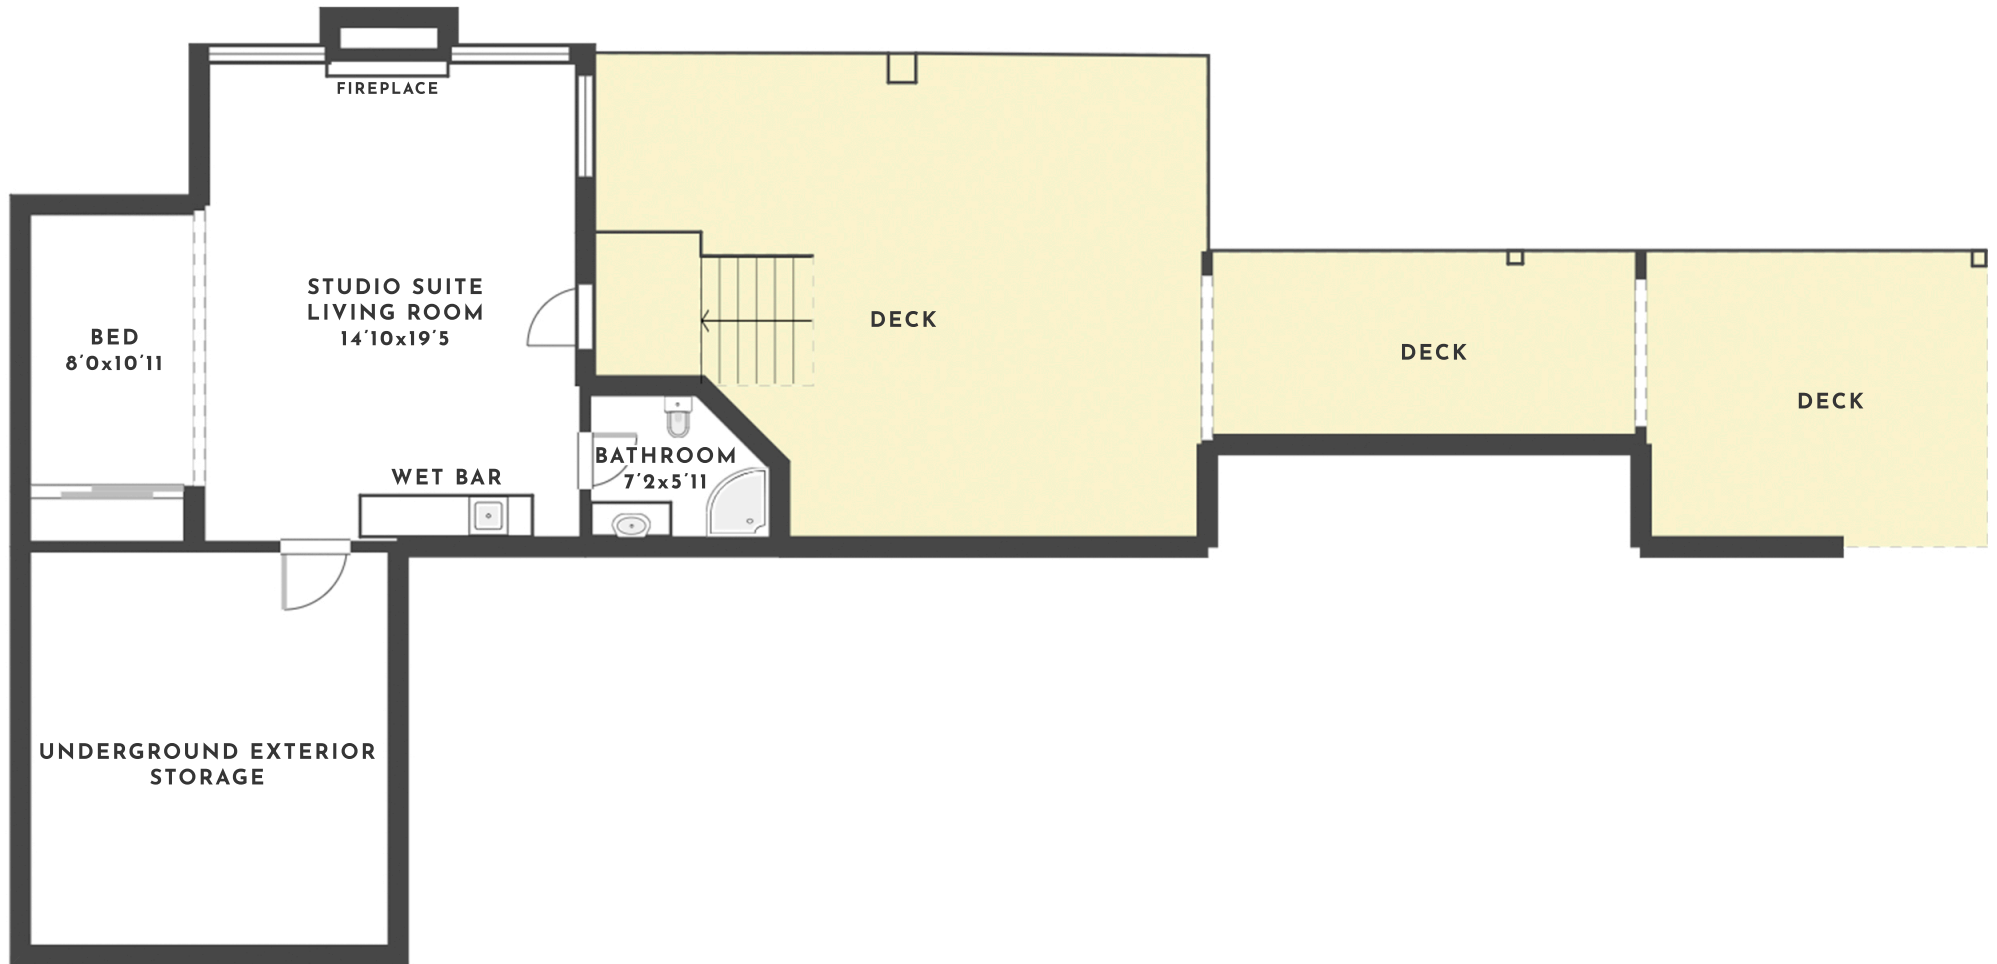

**5 BED | 5 BATH | 5499 SQ.FT
STUDIO SUITE 500 SQ.FT**

4069 WESTSIDE ROAD

Stone Sisters | www.StoneSisters.com | (250) 862-7675

Tan regions are excluded from the total floor area. All room dimensions and floor areas must be considered approximate and are subject to independent verification. Dimensions are taken from interior laser measurements.