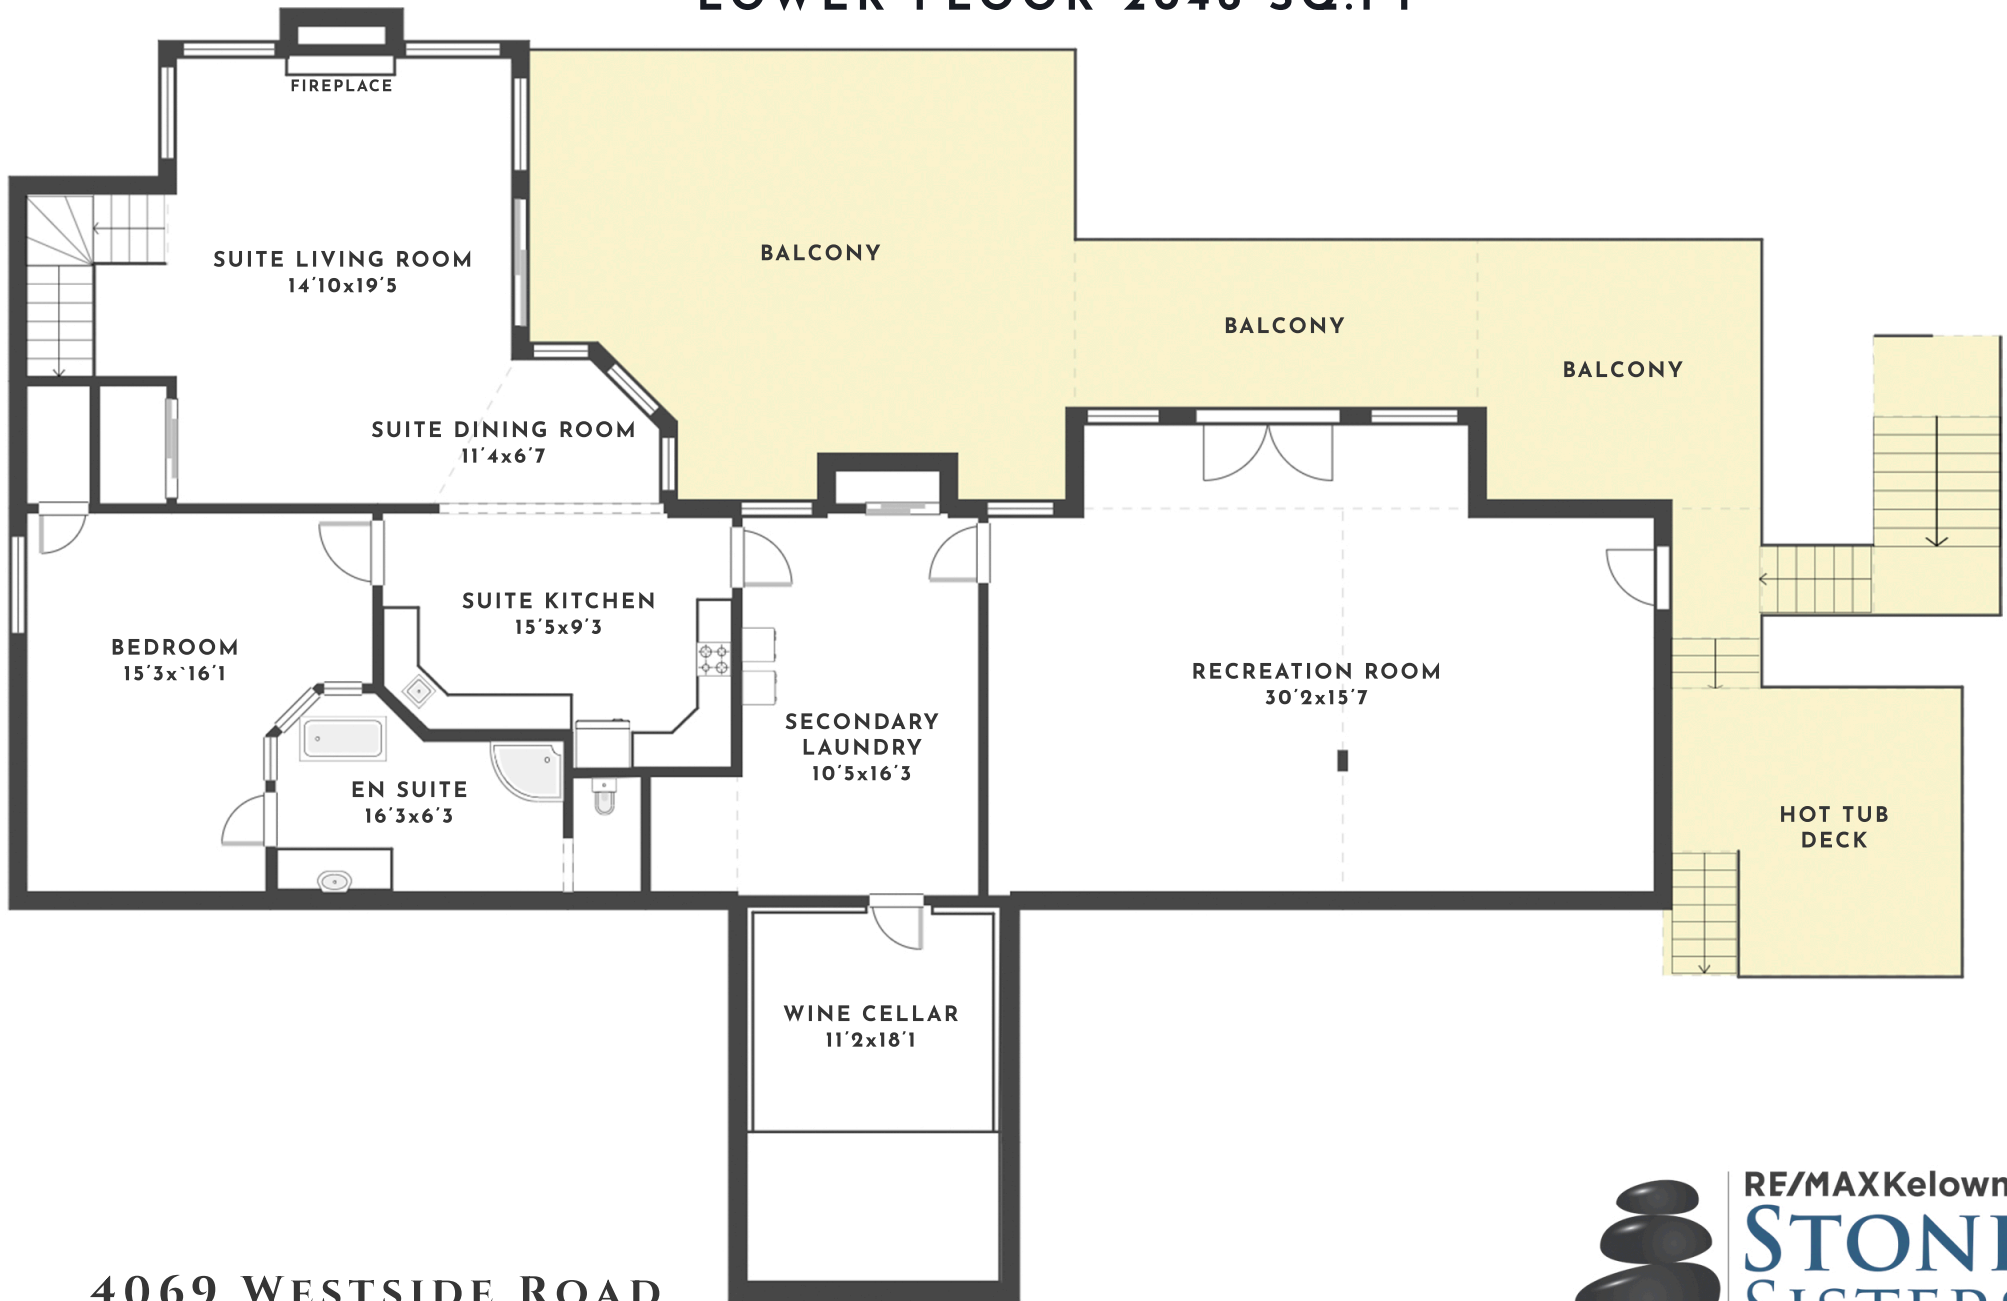

**5 BED | 5 BATH | 5499 SQ.FT
LOWER FLOOR 2046 SQ.FT**

4069 WESTSIDE ROAD

Stone Sisters | www.StoneSisters.com | (250) 862-7675

Tan regions are excluded from the total floor area. All room dimensions and floor areas must be considered approximate and are subject to independent verification. Dimensions are taken from interior laser measurements.