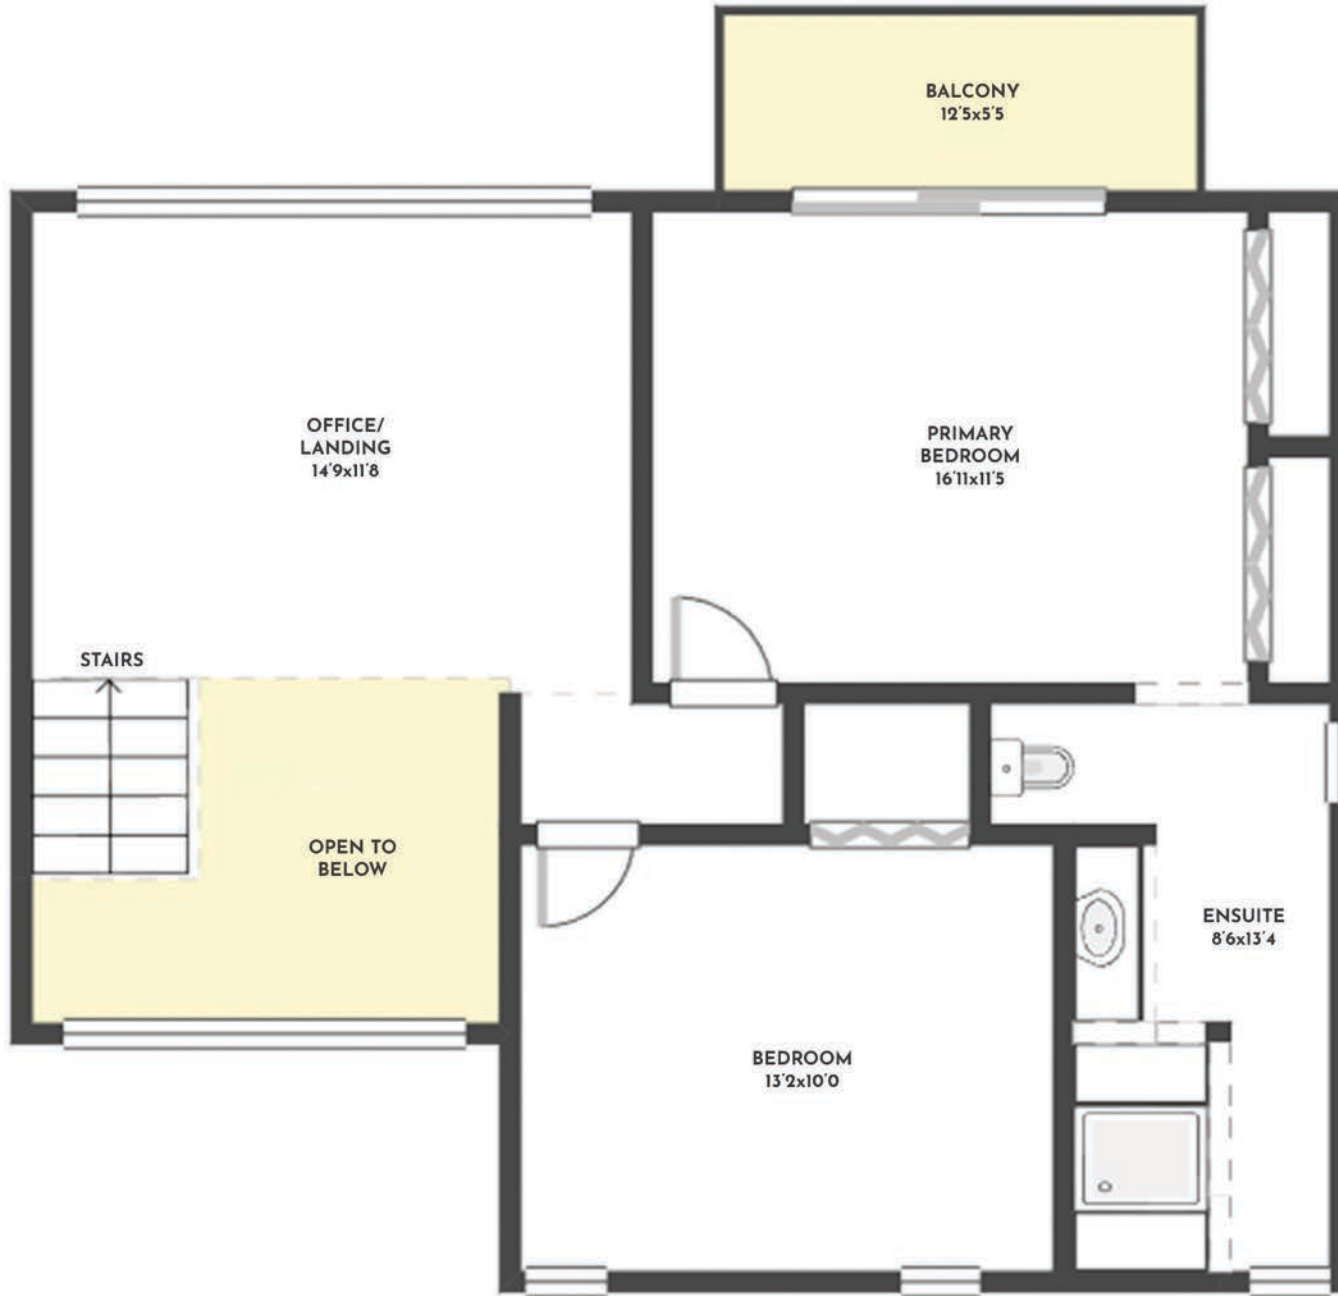

4 BED | 2.5 BATH | 2985 SQ.FT
UPPER FLOOR 681 SQ.FT

1200 MISSION RIDGE DRIVE

Stone Sisters | www.StoneSisters.com | (250) 862-7675

Tan & grey regions are excluded from the total floor area. All room dimensions and floor areas must be considered approximate and are subject to independent verification. Dimensions are taken from interior laser measurements.

4 BED | 2.5 BATH | 2985 SQ.FT
MAIN FLOOR 1804 SQ.FT

1200 MISSION RIDGE DRIVE

Stone Sisters | www.StoneSisters.com | (250) 862-7675

Tan & grey regions are excluded from the total floor area. All room dimensions and floor areas must be considered approximate and are subject to independent verification. Dimensions are taken from interior laser measurements.

4 BED | 2.5 BATH | 2985 SQ.FT
LOWER FLOOR 500 SQ.FT

1200 MISSION RIDGE DRIVE

Stone Sisters | www.StoneSisters.com | (250) 862-7675

Tan & grey regions are excluded from the total floor area. All room dimensions and floor areas must be considered approximate and are subject to independent verification. Dimensions are taken from interior laser measurements.