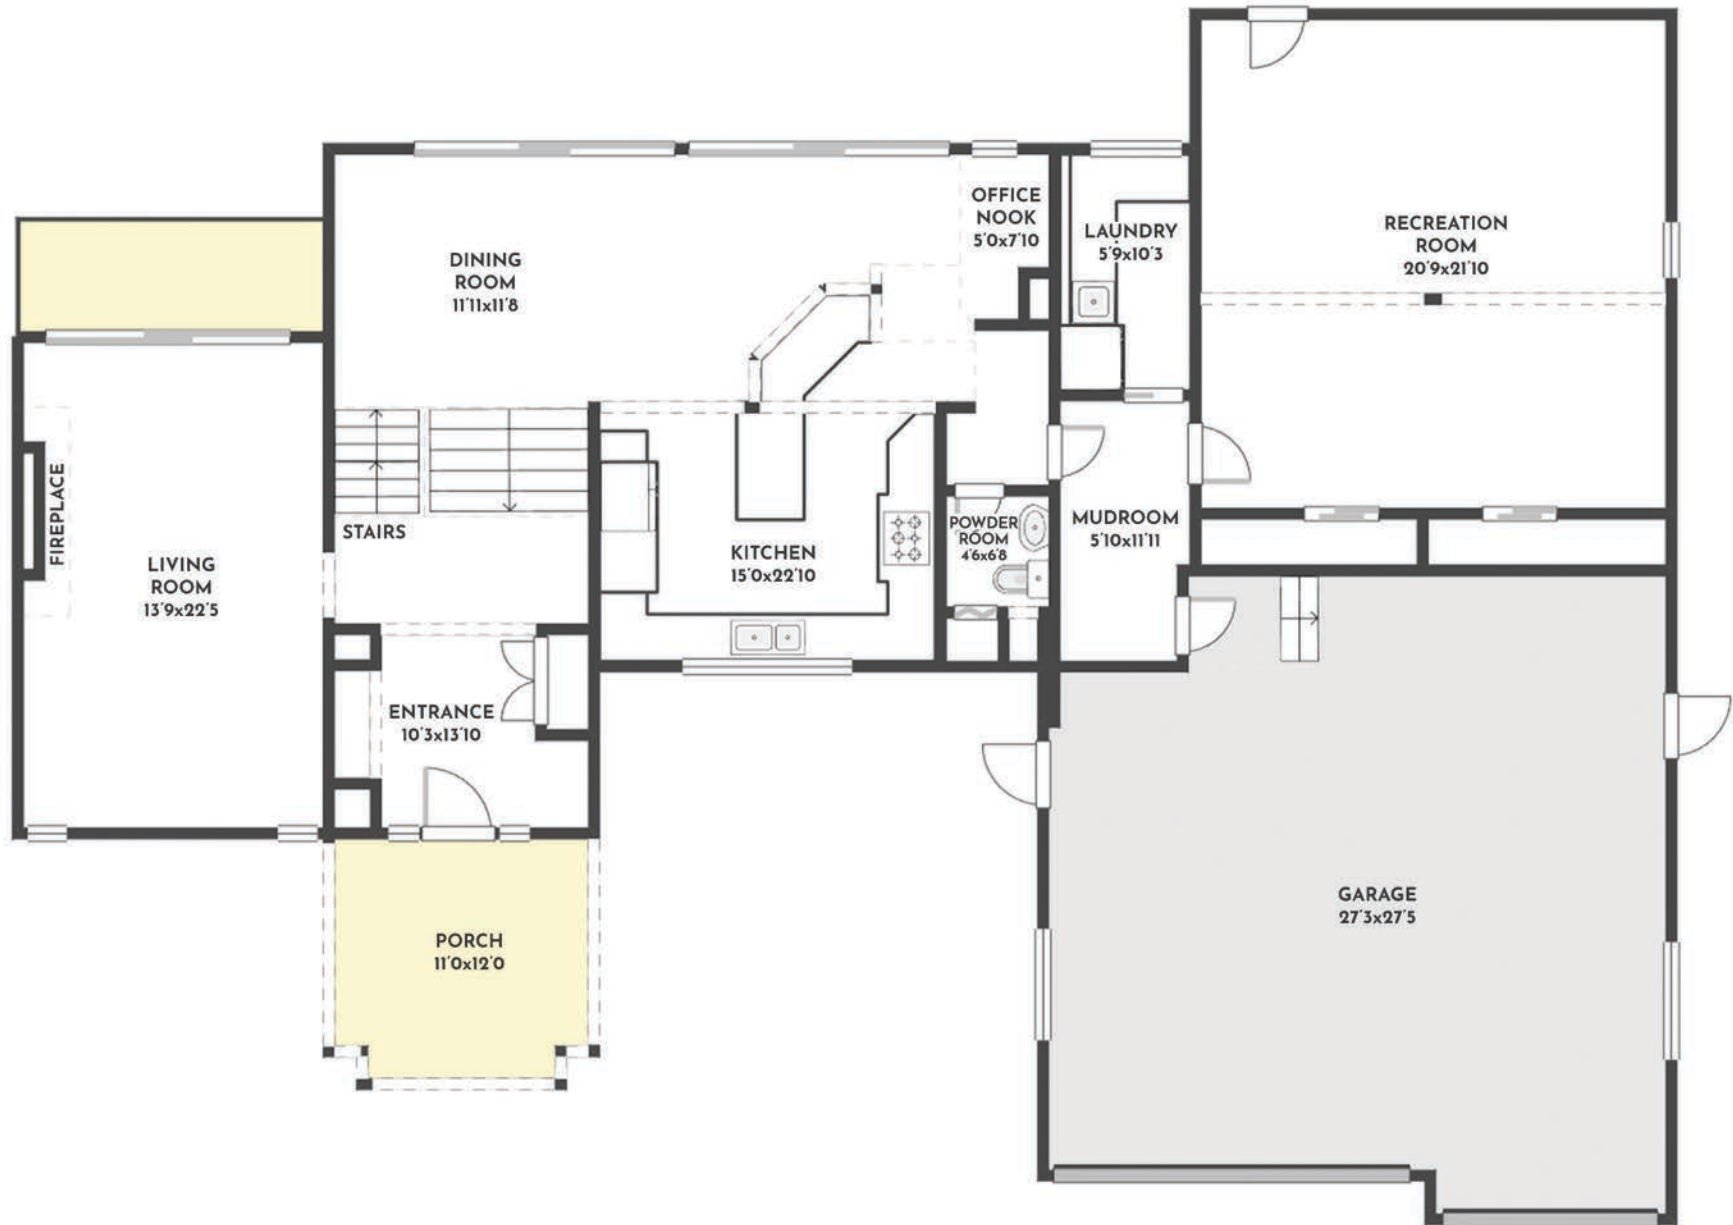

4 BED | 2.5 BATH | 2985 SQ.FT
UPPER FLOOR 681 SQ.FT

1200 MISSION RIDGE DRIVE

Stone Sisters | www.StoneSisters.com | (250) 862-7675

Tan & grey regions are excluded from the total floor area. All room dimensions and floor areas must be considered approximate and are subject to independent verification. Dimensions are taken from interior laser measurements.

4 BED | 2.5 BATH | 2985 SQ.FT
MAIN FLOOR 1804 SQ.FT

1200 MISSION RIDGE DRIVE

Stone Sisters | www.StoneSisters.com | (250) 862-7675

Tan & grey regions are excluded from the total floor area. All room dimensions and floor areas must be considered approximate and are subject to independent verification. Dimensions are taken from interior laser measurements.

4 BED | 2.5 BATH | 2985 SQ.FT
LOWER FLOOR 500 SQ.FT

1200 MISSION RIDGE DRIVE

Stone Sisters | www.StoneSisters.com | (250) 862-7675

Tan & grey regions are excluded from the total floor area. All room dimensions and floor areas must be considered approximate and are subject to independent verification. Dimensions are taken from interior laser measurements.