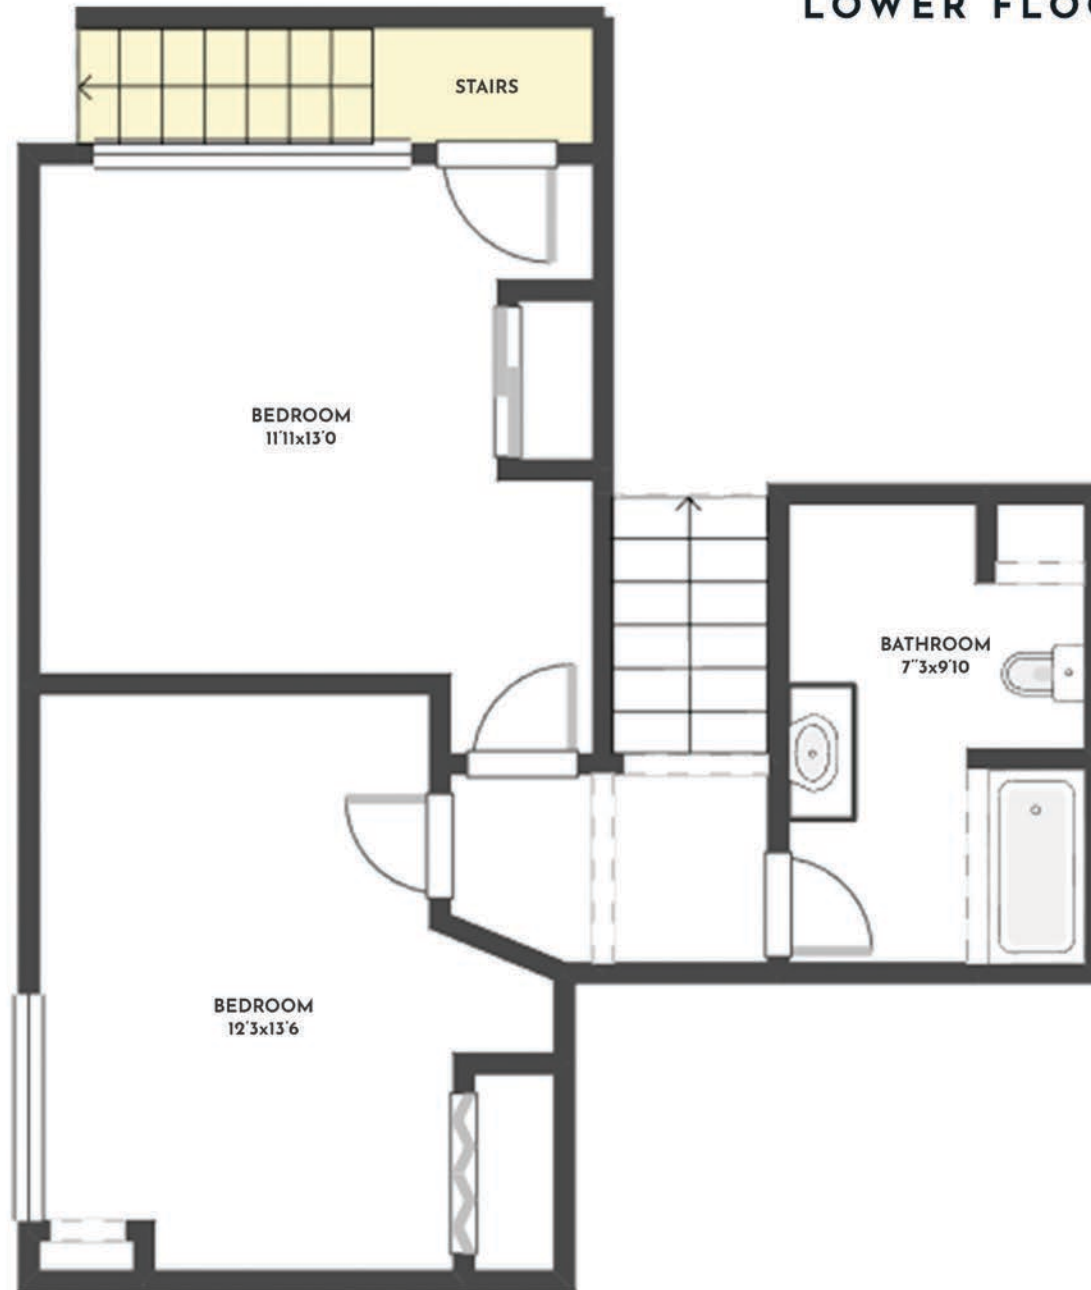

4 BED | 2.5 BATH | 2985 SQ.FT
UPPER FLOOR 681 SQ.FT

1200 MISSION RIDGE DRIVE

Stone Sisters | www.StoneSisters.com | (250) 862-7675

Tan & grey regions are excluded from the total floor area. All room dimensions and floor areas must be considered approximate and are subject to independent verification. Dimensions are taken from interior laser measurements.

4 BED | 2.5 BATH | 2985 SQ.FT
MAIN FLOOR 1804 SQ.FT

1200 MISSION RIDGE DRIVE

Stone Sisters | www.StoneSisters.com | (250) 862-7675

Tan & grey regions are excluded from the total floor area. All room dimensions and floor areas must be considered approximate and are subject to independent verification. Dimensions are taken from interior laser measurements.

4 BED | 2.5 BATH | 2985 SQ.FT
LOWER FLOOR 500 SQ.FT

1200 MISSION RIDGE DRIVE

Stone Sisters | www.StoneSisters.com | (250) 862-7675

Tan & grey regions are excluded from the total floor area. All room dimensions and floor areas must be considered approximate and are subject to independent verification. Dimensions are taken from interior laser measurements.